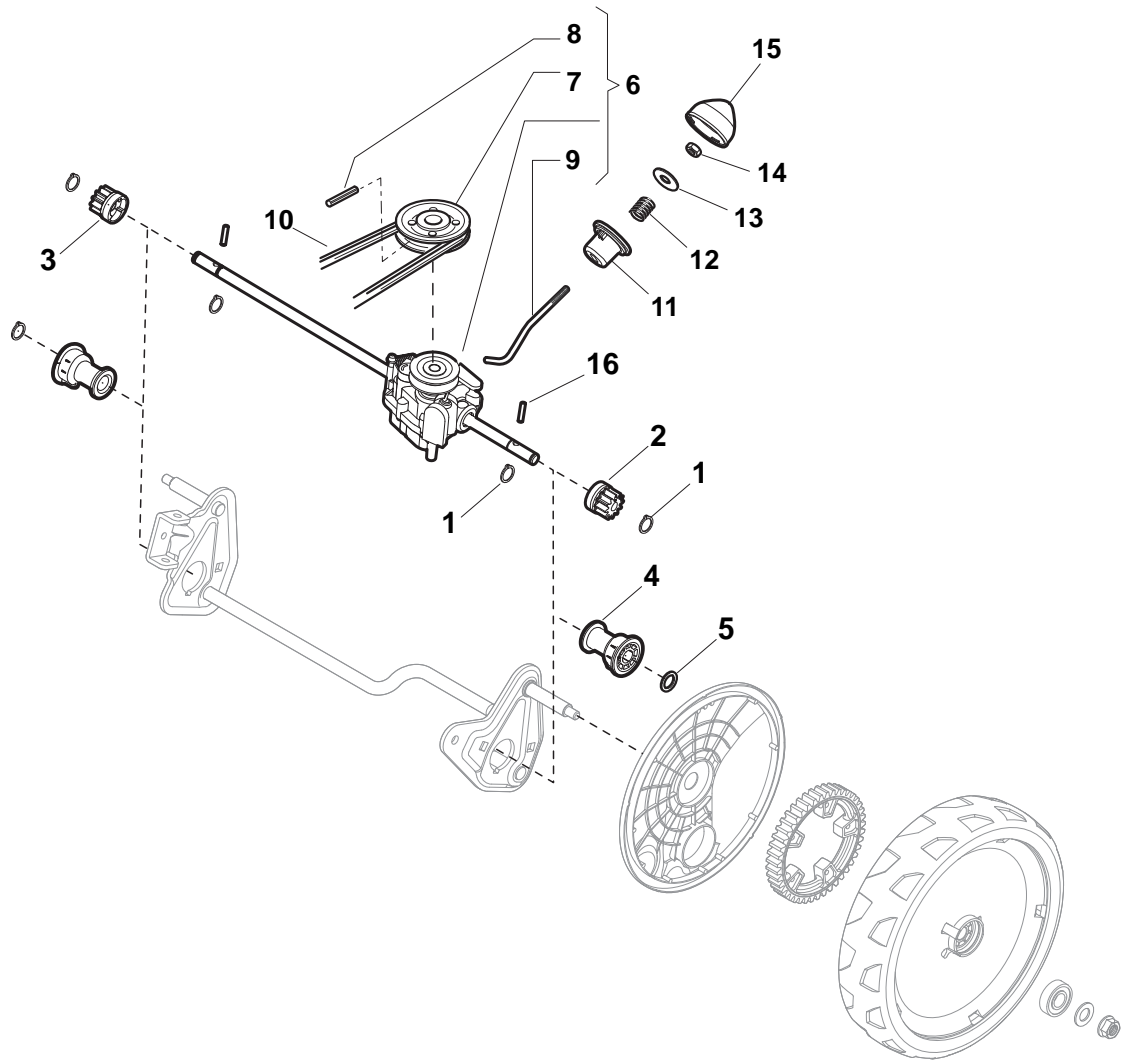

POSITION	PART No.	Q.Ty	DESCRIPTION	NOTES
1	381302853/0	1	Axle, Front Wheels	
2	322545142/0	2	Plate	
3	112728698/0	4	Screw	
4	112521350/0	2	Washer	
5	112155000/0	2	Nut	
6	112436051/0	2	Plate	
7	322869679/0	1	Rod, Height Adjustment	
8	122519823/0	2	Pin	
9	122446193/0	1	Spring	
11	112728698/0	4	Screw	
12	322545152/0	2	Plate	
13	381302849/0	1	Axle, Rear Wheels	
14	122534131/0	1	Pin	
15	381003357/0	1	Lever, Height Adjustment	
16	122446192/0	1	Spring	
17	112154510/0	1	Nut	
18	322600240/0	2	Protection, Wheel	
21	112521350/0	2	Washer	
22	112155000/0	2	Nut	

POSITION	PART No.	Q.Ty	DESCRIPTION	NOTES
1	381006785/0	1	Handle, Lower Part	
2	112819110/0	2	Screw	
3	122671651/0	2	Washer	
4	122399900/0	2	Knob, Black	
5	112293200/0	2	Nut	
7	112818900/0	2	Screw	
9	122399900/0	2	Knob, Black	
10	112293200/0	2	Nut	
11	112155000/0	2	Nut	
12	112521350/0	2	Washer	
13	112369500/0	2	Elastic Washer	
14	112760605/0	2	Screw	
15	381008691/0	1	Screws Outfit, Black	

POSITION	PART No.	Q.Ty	DESCRIPTION	NOTES
1	381006739/1	1	Handle, Upper Part	
1	381006745/1	1	Handle, Upper Part with sponge handgrip	
2	122430313/0	1	Guide Spring	
3	112521330/0	1	Washer	
4	112154510/0	1	Nut	
5	118390020/0	1	Fairlead	
6	181003363/1	1	Lever, Engine Brake Black	
7	181030087/0	1	Cable, Thread Engine Brake	
8	112727788/0	1	Screw	
9	112154510/0	1	Nut	
10	181003364/0	1	Lever, Driving Black	
11	381030051/0	1	Cable, Rear Drive	
12	181005516/0	1	Throttle Cable	

POSITION	PART No.	Q.Ty	DESCRIPTION	NOTES
1	112608600/0	4	Seeger	
2	122570134/0	1	Pinion L	
3	122570133/0	1	Pinion R	
4	322042067/0	2	Bush	
5	112521371/0	2	Washer	
6	181003092/0	1	Gear Box	
7	122601904/0	1	Pulley	
8	112645705/0	1	Pin	
9	122033283/0	1	Adjustment Rod	
10	135064196/0	1	Belt	
11	122041957/1	1	Bush	
12	122450063/0	1	Spring	
13	322680009/0	1	Washer	
14	112154510/0	1	Nut	
15	122110230/0	1	Cap	
16	122753000/0	2	Pin	