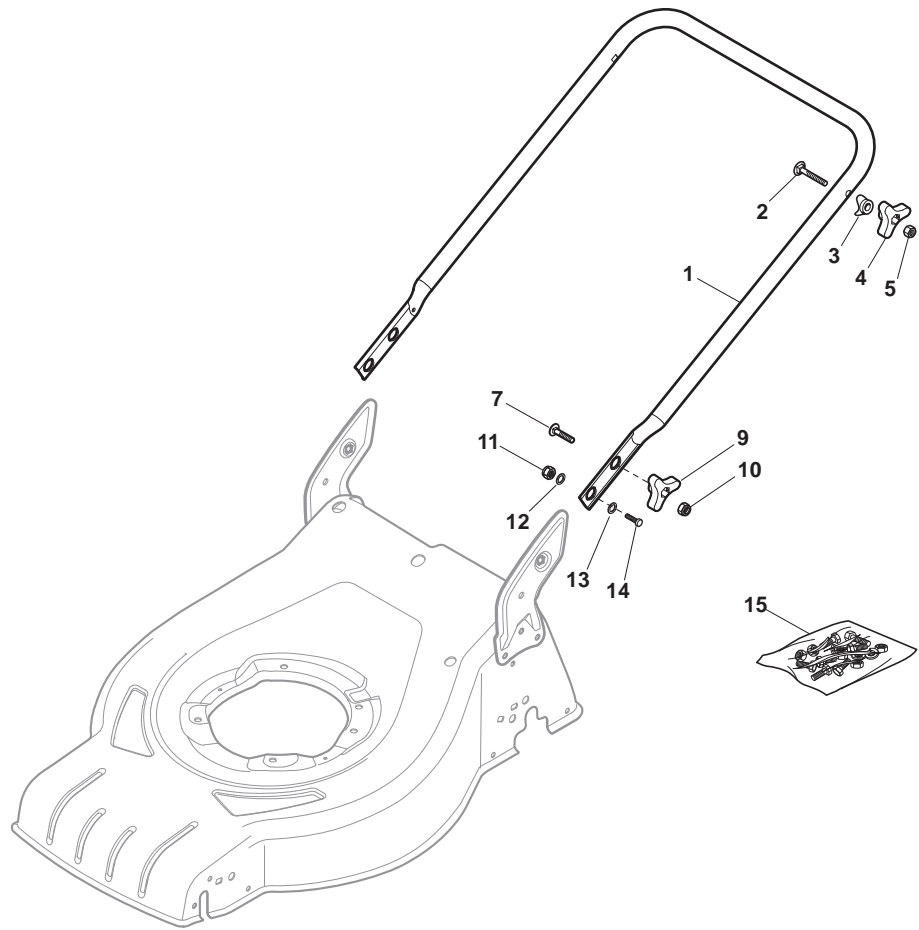

THIS INFORMATION IS NOT INTENDED FOR SALE OR RESALE, AND THIS NOTICE MUST REMAIN ON ALL COPIES.

POSITION	PART No.	Q.Ty	DESCRIPTION	NOTES
1	381004550/0	1	Deck Black	
2	322108308/0	1	Front Conveyor Assy	
3	112728699/0	6	Screw	
4	322108302/0	1	Rear Conveyor Assy	
5	112728699/0	6	Screw	
6	322545213/0	2	Plate	
7	381005167/0	1	Bracket, L	
8	112727801/0	6	Screw	
9	381005165/0	1	Bracket, R	
10	322060250/0	1	Protection, Belt	
11	322140244/0	1	Deflector	
12	112728530/0	2	Screw	

POSITION	PART No.	Q.Ty	DESCRIPTION	NOTES
1	381302853/0	1	Axle, Front Wheels	
2	322545142/0	2	Plate	
3	112728698/0	4	Screw	
4	112521350/0	2	Washer	
5	112155000/0	2	Nut	
6	112436051/0	2	Plate	
7	322869679/0	1	Rod, Height Adjustment	
8	122519823/0	2	Pin	
9	122446193/0	1	Spring	
11	112728698/0	4	Screw	
12	322545152/0	2	Plate	
13	381302849/0	1	Axle, Rear Wheels	
14	122534131/0	1	Pin	
15	381003357/0	1	Lever, Height Adjustment	
16	122446192/0	1	Spring	
17	112154510/0	1	Nut	
18	322600240/0	2	Protection, Wheel	
21	112521350/0	2	Washer	
22	112155000/0	2	Nut	

POSITION	PART No.	Q.Ty	DESCRIPTION	NOTES
1	381006785/0	1	Handle, Lower Part	
2	112819110/0	2	Screw	
3	122671651/0	2	Washer	
4	122399900/0	2	Knob, Black	
5	112293200/0	2	Nut	
7	112818900/0	2	Screw	
9	122399900/0	2	Knob, Black	
10	112293200/0	2	Nut	
11	112155000/0	2	Nut	
12	112521350/0	2	Washer	
13	112369500/0	2	Elastic Washer	
14	112760605/0	2	Screw	
15	381008691/0	1	Screws Outfit, Black	

POSITION	PART No.	Q.Ty	DESCRIPTION	NOTES
1	381006739/1	1	Handle, Upper Part	
1	381006745/1	1	Handle, Upper Part with sponge handgrip	
2	122430313/0	1	Guide Spring	
3	112521330/0	1	Washer	
4	112154510/0	1	Nut	
5	118390020/0	1	Fairlead	
6	181003363/1	1	Lever, Engine Brake Black	
7	181030087/0	1	Cable, Thread Engine Brake	
8	112727788/0	1	Screw	
9	112154510/0	1	Nut	
10	181003364/0	1	Lever, Driving Black	
11	381030051/0	1	Cable, Rear Drive	
12	181005516/0	1	Throttle Cable	