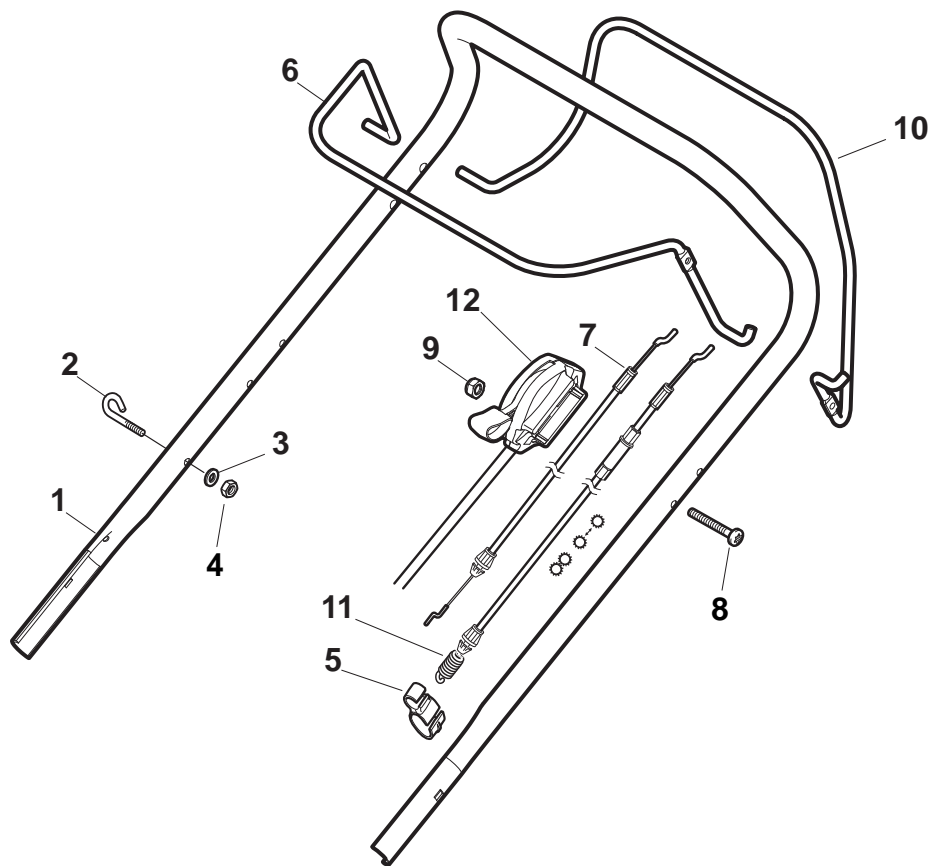

POSITION	PART No.	Q.Ty	DESCRIPTION	NOTES
1	381302853/0	1	Axle, Front Wheels	
2	322545142/0	2	Plate	
3	112728698/0	4	Screw	
4	112521350/0	2	Washer	
5	112155000/0	2	Nut	
6	112436051/0	2	Plate	
7	322869679/0	1	Rod, Height Adjustment	
8	122519823/0	2	Pin	
9	122446193/0	1	Spring	
11	112728698/0	4	Screw	
12	322545152/0	2	Plate	
13	381302849/0	1	Axle, Rear Wheels	
14	122534131/0	1	Pin	
15	381003357/0	1	Lever, Height Adjustment	
16	122446192/0	1	Spring	
17	112154510/0	1	Nut	
18	322600240/0	2	Protection, Wheel	
21	112521350/0	2	Washer	
22	112155000/0	2	Nut	

POSITION	PART No.	Q.Ty	DESCRIPTION	NOTES
1	381006785/0	1	Handle, Lower Part	
2	112819110/0	2	Screw	
3	122671651/0	2	Washer	
4	122399900/0	2	Knob, Black	
5	112293200/0	2	Nut	
7	112818900/0	2	Screw	
9	122399900/0	2	Knob, Black	
10	112293200/0	2	Nut	
11	112155000/0	2	Nut	
12	112521350/0	2	Washer	
13	112369500/0	2	Elastic Washer	
14	112760605/0	2	Screw	
15	381008691/0	1	Screws Outfit, Black	

POSITION	PART No.	Q.Ty	DESCRIPTION	NOTES
1	381006739/1	1	Handle, Upper Part	
1	381006745/1	1	Handle, Upper Part with sponge handgrip	
2	122430313/0	1	Guide Spring	
3	112521330/0	1	Washer	
4	112154510/0	1	Nut	
5	118390020/0	1	Fairlead	
6	181003363/1	1	Lever, Engine Brake Black	
7	181030087/0	1	Cable, Thread Engine Brake	
8	112727788/0	1	Screw	
9	112154510/0	1	Nut	
10	181003364/0	1	Lever, Driving Black	
11	381030051/0	1	Cable, Rear Drive	
12	181005516/0	1	Throttle Cable	

POSITION	PART No.	Q.Ty	DESCRIPTION	NOTES
1	112608600/0	4	Seeger	
2	122570134/0	1	Pinion L	
3	122570133/0	1	Pinion R	
4	322042067/0	2	Bush	
5	112521371/0	2	Washer	
6	181003092/0	1	Gear Box	
7	122601904/0	1	Pulley	
8	112645705/0	1	Pin	
9	122033283/0	1	Adjustment Rod	
10	135064196/0	1	Belt	
11	122041957/1	1	Bush	
12	122450063/0	1	Spring	
13	322680009/0	1	Washer	
14	112154510/0	1	Nut	
15	122110230/0	1	Cap	
16	122753000/0	2	Pin	