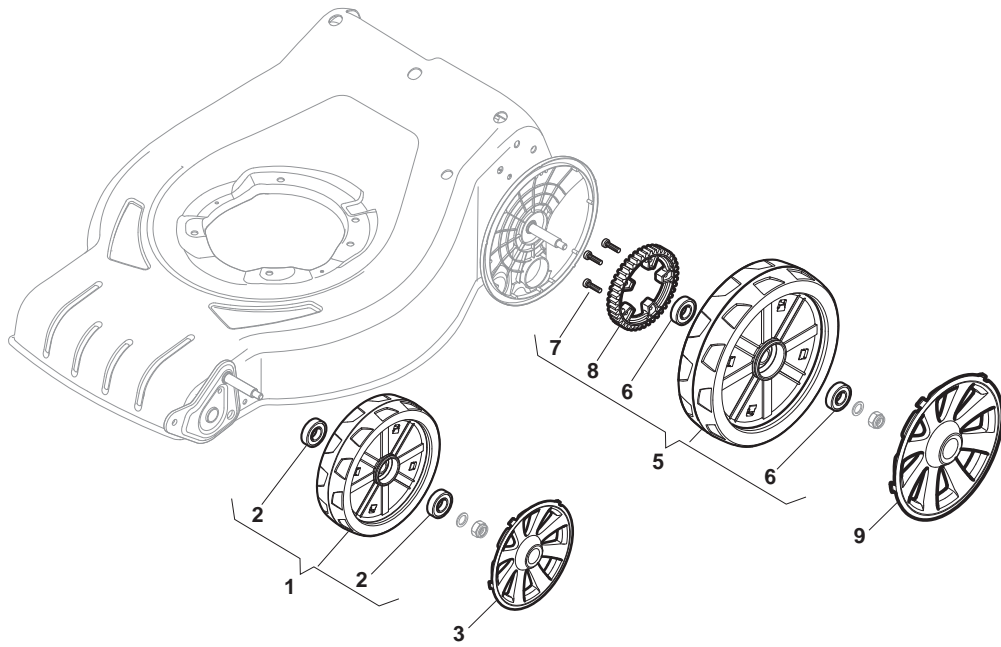

POSITION	PART No.	Q.Ty	DESCRIPTION	NOTES
1	381302853/0	1	Axle, Front Wheels	
2	322545142/0	2	Plate	
3	112728698/0	4	Screw	
4	112521350/0	2	Washer	
5	112155000/0	2	Nut	
6	112436051/0	2	Plate	
7	322869679/0	1	Rod, Height Adjustment	
8	122519823/0	2	Pin	
9	122446193/0	1	Spring	
11	112728698/0	4	Screw	
12	322545152/0	2	Plate	
13	381302849/0	1	Axle, Rear Wheels	
14	122534131/0	1	Pin	
15	381003357/0	1	Lever, Height Adjustment	
16	122446192/0	1	Spring	
17	112154510/0	1	Nut	
18	322600240/0	2	Protection, Wheel	
21	112521350/0	2	Washer	
22	112155000/0	2	Nut	

POSITION	PART No.	Q.Ty	DESCRIPTION	NOTES
1	381006785/0	1	Handle, Lower Part	
2	112819110/0	2	Screw	
3	122671651/0	2	Washer	
4	122399900/0	2	Knob, Black	
5	112293200/0	2	Nut	
7	112818900/0	2	Screw	
9	122399900/0	2	Knob, Black	
10	112293200/0	2	Nut	
11	112155000/0	2	Nut	
12	112521350/0	2	Washer	
13	112369500/0	2	Elastic Washer	
14	112760605/0	2	Screw	
15	381008691/0	1	Screws Outfit, Black	

POSITION	PART No.	Q.Ty	DESCRIPTION	NOTES
1	381006739/1	1	Handle, Upper Part	
1	381006745/1	1	Handle, Upper Part with sponge handgrip	
2	122430313/0	1	Guide Spring	
3	112521330/0	1	Washer	
4	112154510/0	1	Nut	
5	118390020/0	1	Fairlead	
6	181003363/1	1	Lever, Engine Brake Black	
7	181030087/0	1	Cable, Thread Engine Brake	
8	112727788/0	1	Screw	
9	112154510/0	1	Nut	
10	181003364/0	1	Lever, Driving Black	
11	381030051/0	1	Cable, Rear Drive	
12	181005516/0	1	Throttle Cable	

POSITION	PART No.	Q.Ty	DESCRIPTION	NOTES
1	112608600/0	4	Seeger	
2	122570134/0	1	Pinion L	
3	122570133/0	1	Pinion R	
4	322042067/0	2	Bush	
5	112521371/0	2	Washer	
6	181003092/0	1	Gear Box	
7	122601904/0	1	Pulley	
8	112645705/0	1	Pin	
9	122033283/0	1	Adjustment Rod	
10	135064196/0	1	Belt	
11	122041957/1	1	Bush	
12	122450063/0	1	Spring	
13	322680009/0	1	Washer	
14	112154510/0	1	Nut	
15	122110230/0	1	Cap	
16	122753000/0	2	Pin	