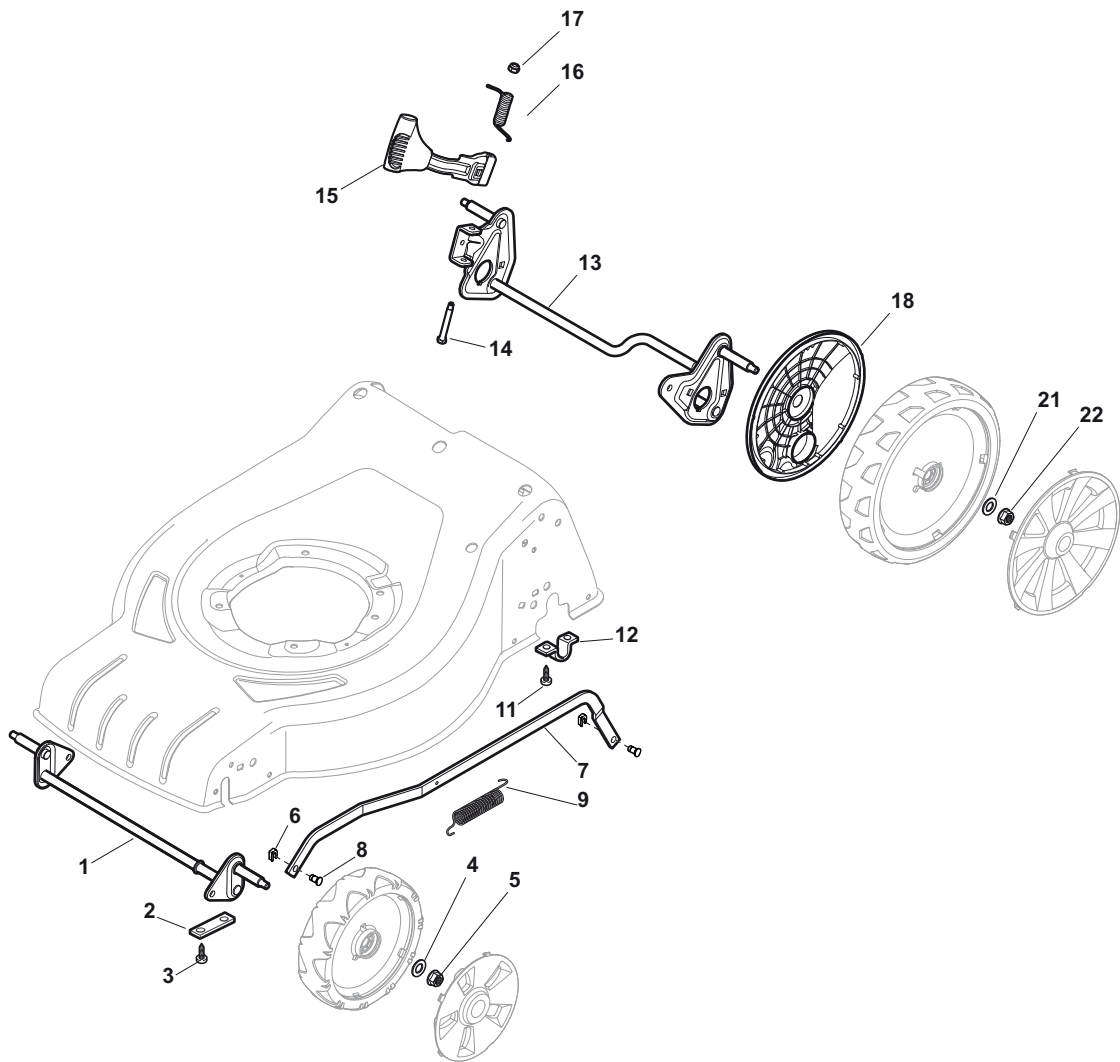

POSITION	PART No.	Q.Ty	DESCRIPTION	NOTES
1	381302853/0	1	Axle, Front Wheels	
2	322545142/0	2	Plate	
3	112728698/0	4	Screw	
4	112521350/0	2	Washer	
5	112155000/0	2	Nut	
6	112436051/0	2	Plate	
7	322869679/0	1	Rod, Height Adjustment	
8	122519823/0	2	Pin	
9	122446193/0	1	Spring	
11	112728698/0	4	Screw	
12	322545152/0	2	Plate	
13	381302849/0	1	Axle, Rear Wheels	
14	122534131/0	1	Pin	
15	381003357/0	1	Lever, Height Adjustment	
16	122446192/0	1	Spring	
17	112154510/0	1	Nut	
18	322600240/0	2	Protection, Wheel	
21	112521350/0	2	Washer	
22	112155000/0	2	Nut	

POSITION	PART No.	Q.Ty	DESCRIPTION	NOTES
1	381006739/1	1	Handle, Upper Part	
1	381006745/1	1	Handle, Upper Part with sponge handgrip	
2	122430313/0	1	Guide Spring	
3	112521330/0	1	Washer	
4	112154510/0	1	Nut	
5	118390020/0	1	Fairlead	
6	181003363/1	1	Lever, Engine Brake Black	
7	181030087/0	1	Cable, Thread Engine Brake	
8	112727788/0	1	Screw	
9	112154510/0	1	Nut	
10	181003364/0	1	Lever, Driving Black	
11	381030051/0	1	Cable, Rear Drive	
12	181005516/0	1	Throttle Cable	

POSITION	PART No.	Q.Ty	DESCRIPTION	NOTES
1	112608600/0	4	Seeger	
2	122570134/0	1	Pinion L	
3	122570133/0	1	Pinion R	
4	322042067/0	2	Bush	
5	112521371/0	2	Washer	
6	181003092/0	1	Gear Box	
7	122601904/0	1	Pulley	
8	112645705/0	1	Pin	
9	122033283/0	1	Adjustment Rod	
10	135064196/0	1	Belt	
11	122041957/1	1	Bush	
12	122450063/0	1	Spring	
13	322680009/0	1	Washer	
14	112154510/0	1	Nut	
15	122110230/0	1	Cap	
16	122753000/0	2	Pin	

POSITION	PART No.	Q.Ty	DESCRIPTION	NOTES
1	381007484/1	2	Wheel Ø 200	
2	119216035/0	4	Bearing	
3	322110649/0	2	Hub Cap Yellow	
5	381007479/1	2	Wheel Ø 280	
6	119216035/0	4	Bearing	
7	112728706/0	6	Screw	
8	322120115/0	2	Ring Gear	
9	322110650/0	2	Hub Cap Yellow	