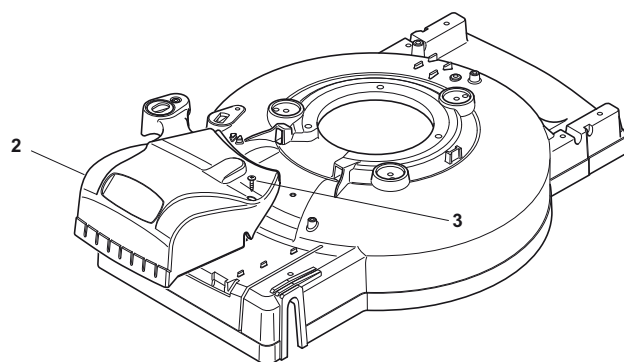

POSITION	PART No.	Q.Ty	DESCRIPTION	NOTES
2	322226120/0	1	Protection, Belt Yellow	
3	112728440/0	2	Screw