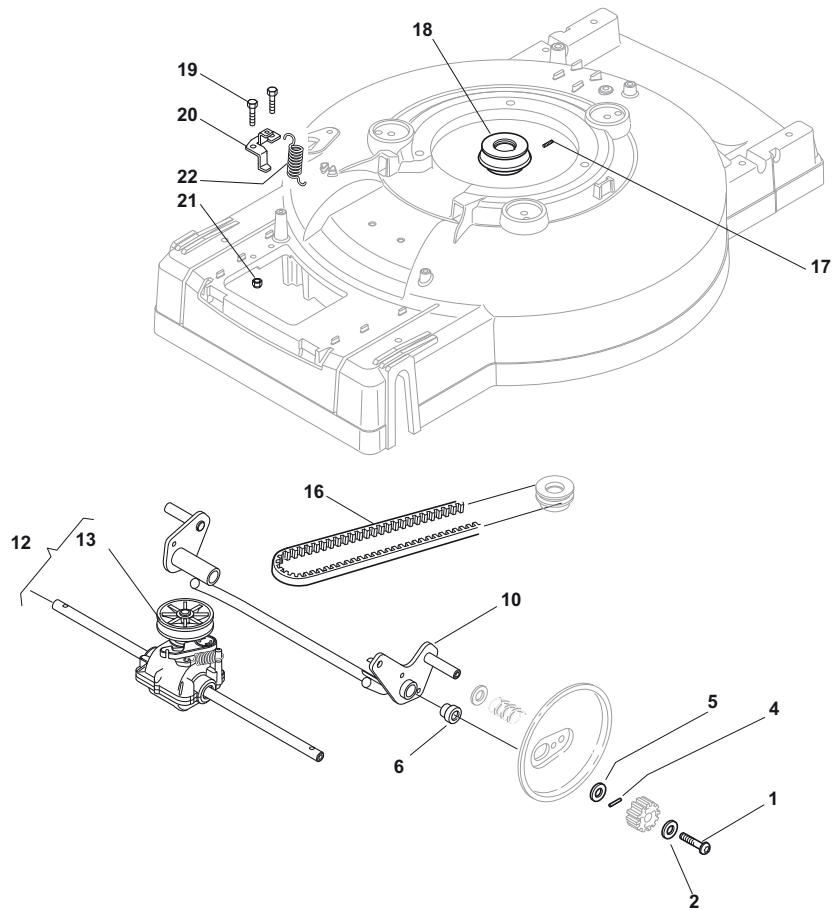

POSITION	PART No.	Q.Ty	DESCRIPTION	NOTES
1	112735662/1	2	Screw	
2	112521460/0	2	Washer	
4	122753002/0	2	Pin	
5	122671661/0	2	Washer	
6	122038406/0	2	Spacer	
10	381002833/1	1	Axle, Front Wheels	
12	181003110/0	1	Gear Box	
13	122601919/0	1	Pulley	
16	135064010/0	1	Belt	
17	112714312/0	1	Dowel	
18	122601920/0	1	Pulley, Crankshaft Ø 25	
19	112791011/0	2	Screw	
20	322551659/1	1	Plate	
21	112154510/0	2	Nut	
22	122450437/0	1	Spring