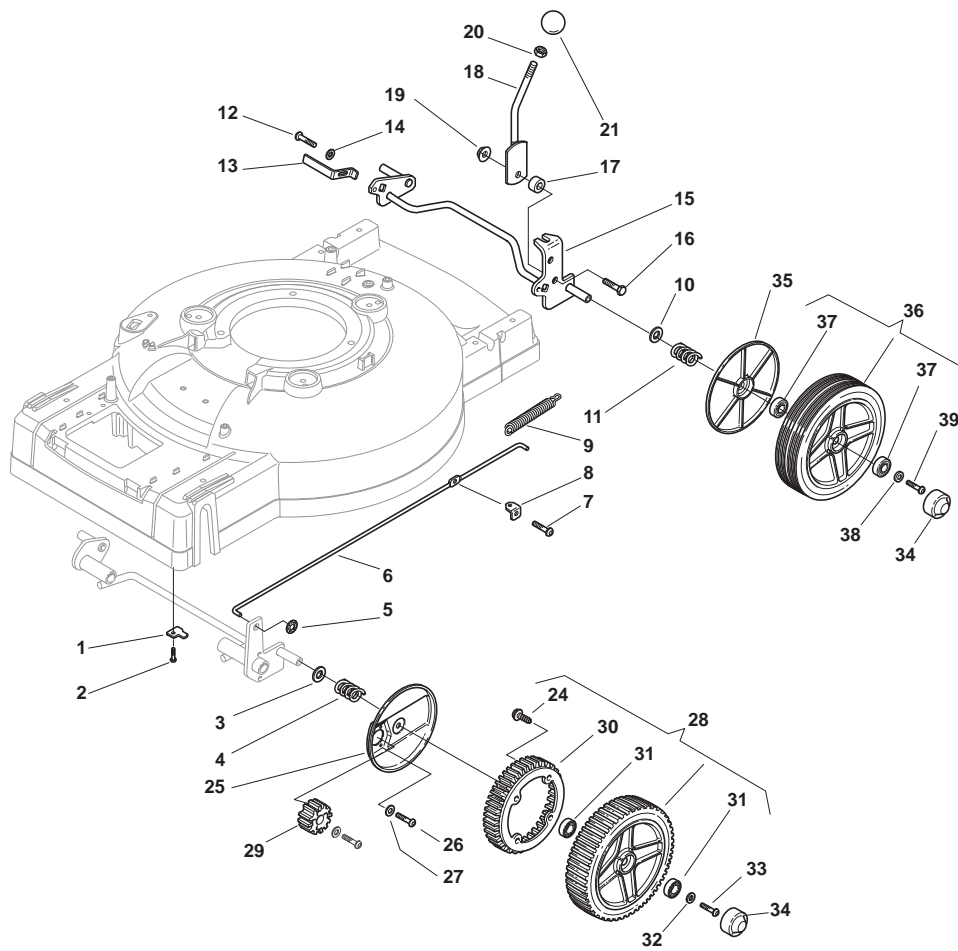

Genuine Spare Parts

www.stiga.com

MULTICLIP PRO 53 S SVAN

- Use GLOBAL GARDEN PRODUCT Genuine Spare Parts specified in the parts list for repair and/or replacement.
- The contents described in the parts list may change due to improvement.
- The drawings of the spare parts are only indicative and might not represent the part in question exactly.
- The indications "right" - "left" - "front" - "rear" refer to the position of the operator when using the machine.
- When placing orders of parts for repair and/or replacement, make sure that the illustrated parts list is the one applying to the machine's year of manufacture, as shown on the identification plate attached to the machine.

THIS INFORMATION IS NOT INTENDED FOR SALE OR RESALE, AND THIS NOTICE MUST REMAIN ON ALL COPIES.

POSITION	PART No.	Q.Ty	DESCRIPTION	NOTES
1	322545157/1	2	Plate	
2	112735662/1	4	Screw	
3	122671659/0	2	Washer	
4	122430215/0	2	Spring	
5	112604899/0	2	Crown Fastener	
6	122033331/0	1	Rod, Height Adjustment Control	
7	112735651/0	1	Screw	
8	322545139/0	1	Plate	
9	122446183/0	1	Spring	
10	122671659/0	2	Washer	
11	122430215/0	2	Spring	
12	112735661/0	2	Screw	
13	322551529/0	2	Plate	
14	112521330/0	2	Washer	
15	381002835/0	1	Axle, Rear Wheels	
16	112793701/0	1	Screw	
17	122170830/0	1	Spacer	
18	381003317/0	1	Lever, Height Adjustment	
19	112293201/0	1	Nut	
20	112293200/0	1	Nut	
21	322399812/0	1	Knob	
24	112728210/0	4	Screw	
25	322600129/0	2	Protection, Wheel	
26	112735661/0	4	Screw	
27	112521330/0	4	Washer	
28	381007367/0	2	Wheel Ø 205	
29	122570128/0	2	Pinion	
30	322120108/0	2	Ring Gear	
31	119216038/0	4	Bearing	
32	112521460/0	2	Washer	
33	112735662/1	2	Screw	
34	322110380/0	4	Hub Cap	
35	322600130/0	2	Protection, Wheel	
36	381007365/0	2	Wheel Ø 205	
37	119216038/0	4	Bearing	
38	112521460/0	2	Washer	
39	112735662/1	2	Screw	