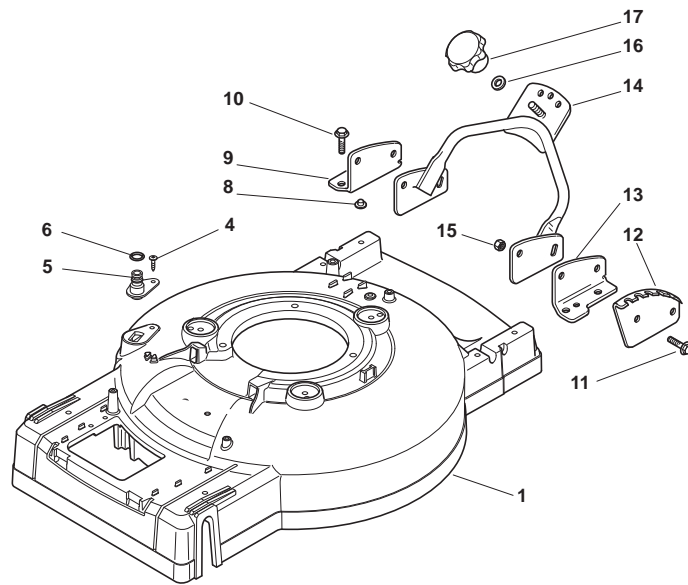

THIS INFORMATION IS NOT INTENDED FOR SALE OR RESALE, AND THIS NOTICE MUST REMAIN ON ALL COPIES.

POSITION	PART No.	Q.Ty	DESCRIPTION	NOTES
1	322545157/1	2	Plate	
2	112735662/1	4	Screw	
3	122671659/0	2	Washer	
4	122430215/0	2	Spring	
5	112604899/0	2	Crown Fastener	
6	122033331/0	1	Rod, Height Adjustment Control	
7	112735651/0	1	Screw	
8	322545139/0	1	Plate	
9	122446183/0	1	Spring	
10	122671659/0	2	Washer	
11	122430215/0	2	Spring	
12	112735661/0	2	Screw	
13	322551529/0	2	Plate	
14	112521330/0	2	Washer	
15	381002835/0	1	Axle, Rear Wheels	
16	112793701/0	1	Screw	
17	122170830/0	1	Spacer	
18	381003317/0	1	Lever, Height Adjustment	
19	112293201/0	1	Nut	
20	112293200/0	1	Nut	
21	322399812/0	1	Knob	
24	112728210/0	4	Screw	
25	322600129/0	2	Protection, Wheel	
26	112735661/0	4	Screw	
27	112521330/0	4	Washer	
28	381007367/0	2	Wheel Ø 205	
29	122570128/0	2	Pinion	
30	322120108/0	2	Ring Gear	
31	119216038/0	4	Bearing	
32	112521460/0	2	Washer	
33	112735662/1	2	Screw	
34	322110380/0	4	Hub Cap	
35	322600130/0	2	Protection, Wheel	
36	381007365/0	2	Wheel Ø 205	
37	119216038/0	4	Bearing	
38	112521460/0	2	Washer	
39	112735662/1	2	Screw	

POSITION	PART No.	Q.Ty	DESCRIPTION	NOTES
1	122465632/0	1	Hub, Crankshaft Ø 25	
2	181004139/0	1	Blade Winged	
3	322672110/1	2	Clutch Washer	
4	322672105/0	1	Washer	
5	112508120/0	1	Cupped Spring	
6	122041940/0	1	Clutch Bush	
7	112736815/0	1	Screw	
8	112139150/0	1	Feather, Crankshaft Ø 25	
9	122524329/0	3	Pin	
10	322672201/0	3	Washer	
11	381207225/1	1	Flange, Yellow	
12	322250012/0	3	Grommet	
13	122671651/0	3	Washer	
14	112521350/0	3	Washer	
15	112155000/0	3	Nut	
16	112735108/1	3	Screw	
17	112729601/1	1	Screw	
18	122450444/0	1	Spring	