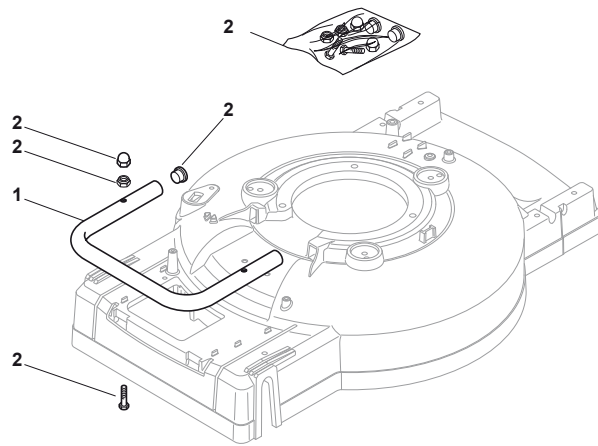

THIS INFORMATION IS NOT INTENDED FOR SALE OR RESALE, AND THIS NOTICE MUST REMAIN ON ALL COPIES.

POSITION	PART No.	Q.Ty	DESCRIPTION	NOTES
1	322545157/1	2	Plate	
2	112735662/1	4	Screw	
3	122671659/0	2	Washer	
4	122430215/0	2	Spring	
5	112604899/0	2	Crown Fastener	
6	122033331/0	1	Rod, Height Adjustment Control	
7	112735651/0	1	Screw	
8	322545139/0	1	Plate	
9	122446183/0	1	Spring	
10	122671659/0	2	Washer	
11	122430215/0	2	Spring	
12	112735661/0	2	Screw	
13	322551529/0	2	Plate	
14	112521330/0	2	Washer	
15	381002835/0	1	Axle, Rear Wheels	
16	112793701/0	1	Screw	
17	122170830/0	1	Spacer	
18	381003317/0	1	Lever, Height Adjustment	
19	112293201/0	1	Nut	
20	112293200/0	1	Nut	
21	322399812/0	1	Knob	
24	112728210/0	4	Screw	
25	322600129/0	2	Protection, Wheel	
26	112735661/0	4	Screw	
27	112521330/0	4	Washer	
28	381007367/0	2	Wheel Ø 205	
29	122570128/0	2	Pinion	
30	322120108/0	2	Ring Gear	
31	119216038/0	4	Bearing	
32	112521460/0	2	Washer	
33	112735662/1	2	Screw	
34	322110380/0	4	Hub Cap	
35	322600130/0	2	Protection, Wheel	
36	381007365/0	2	Wheel Ø 205	
37	119216038/0	4	Bearing	
38	112521460/0	2	Washer	
39	112735662/1	2	Screw	

POSITION	PART No.	Q.Ty	DESCRIPTION	NOTES
1	381003631/0	1	Deck Grey	
4	112728519/0	1	Screw	
5	122034000/0	1	Washing Connection	
6	119035000/0	1	Or Ring	
8	322820054/0	2	Cap	
9	322778417/0	1	Bracket, R	
10	112735595/0	4	Screw	
11	112800815/0	4	Screw	
12	322735569/0	1	Sector, Height Adjustment	
13	322778415/0	1	Bracket, L	
14	381006361/1	1	Handle, Middle Part Yellow	
15	112293200/0	4	Nut	
16	112523080/0	1	Washer	
17	322399813/0	1	Knob	