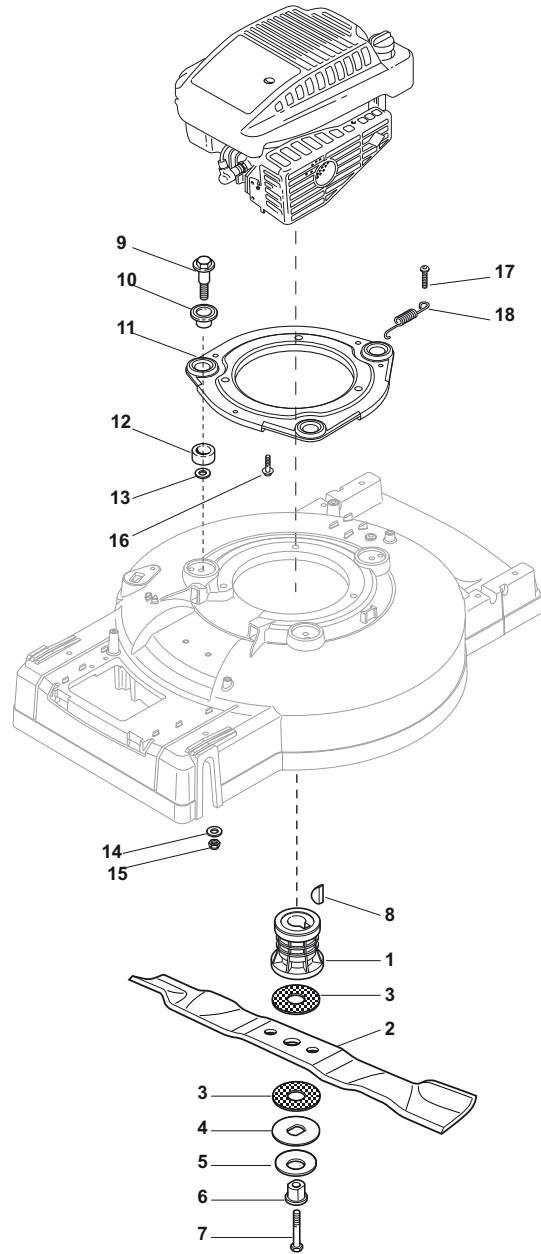

POSITION	PART No.	Q.Ty	DESCRIPTION	NOTES
1	381006363/2	1	Handle, Upper Part Yellow	
2	112727784/0	1	Screw	
3	181000769/1	1	Cable, Thread Engine Brake	
4	322551639/0	1	Plate	
5	112154510/0	1	Nut	
6	381003318/1	1	Lever, Engine Brake	
7	112154510/0	2	Nut	
8	112521330/0	2	Washer	
9	122671660/1	2	Washer	
10	112727784/0	2	Screw	
11	112154510/0	1	Nut	
12	112521330/0	1	Elastic Washer	
13	122450446/0	1	Spring	
14	122170840/0	1	Spacer	
15	381003313/0	1	Lever, Driving	
16	112293200/0	1	Nut	
17	322399812/0	1	Knob	
18	112727791/0	1	Screw	
19	381000745/1	1	Cable, Rear Drive	
20	112521330/0	1	Washer	
21	112154510/0	1	Nut	
22	122170842/0	1	Spacer	
23	322551653/0	1	Plate	
25	122170843/0	1	Spacer	
26	112727786/0	1	Screw	
28	122430314/0	1	Guide Spring	
29	381004405/0	1	Dash Board	
30	112154510/0	1	Nut	
31	112727792/0	1	Screw	
32	112154510/0	1	Nut	
33	322500050/0	1	Shoe	
34	122524342/0	1	Pin	
35	112604897/0	1	Snap Ring	

POSITION	PART No.	Q.Ty	DESCRIPTION	NOTES
1	112735662/1	2	Screw	
2	112521460/0	2	Washer	
4	122753002/0	2	Pin	
5	122671661/0	2	Washer	
6	122038406/0	2	Spacer	
10	381002833/1	1	Axle, Front Wheels	
12	181003110/0	1	Gear Box	
13	122601919/0	1	Pulley	
16	135064010/0	1	Belt	
17	112714312/0	1	Dowel	
18	122601920/0	1	Pulley, Crankshaft Ø 25	
19	112791011/0	2	Screw	
20	322551659/1	1	Plate	
21	112154510/0	2	Nut	
22	122450437/0	1	Spring	

POSITION	PART No.	Q.Ty	DESCRIPTION	NOTES
1	122465632/0	1	Hub, Crankshaft Ø 25	
2	181004139/0	1	Blade Winged	
3	322672110/1	2	Clutch Washer	
4	322672105/0	1	Washer	
5	112508120/0	1	Cupped Spring	
6	122041940/0	1	Clutch Bush	
7	112736815/0	1	Screw	
8	112139150/0	1	Feather, Crankshaft Ø 25	
9	122524329/0	3	Pin	
10	322672201/0	3	Washer	
11	381207225/1	1	Flange, Yellow	
12	322250012/0	3	Grommet	
13	122671651/0	3	Washer	
14	112521350/0	3	Washer	
15	112155000/0	3	Nut	
16	112735108/1	3	Screw	
17	112729601/1	1	Screw	
18	122450444/0	1	Spring	