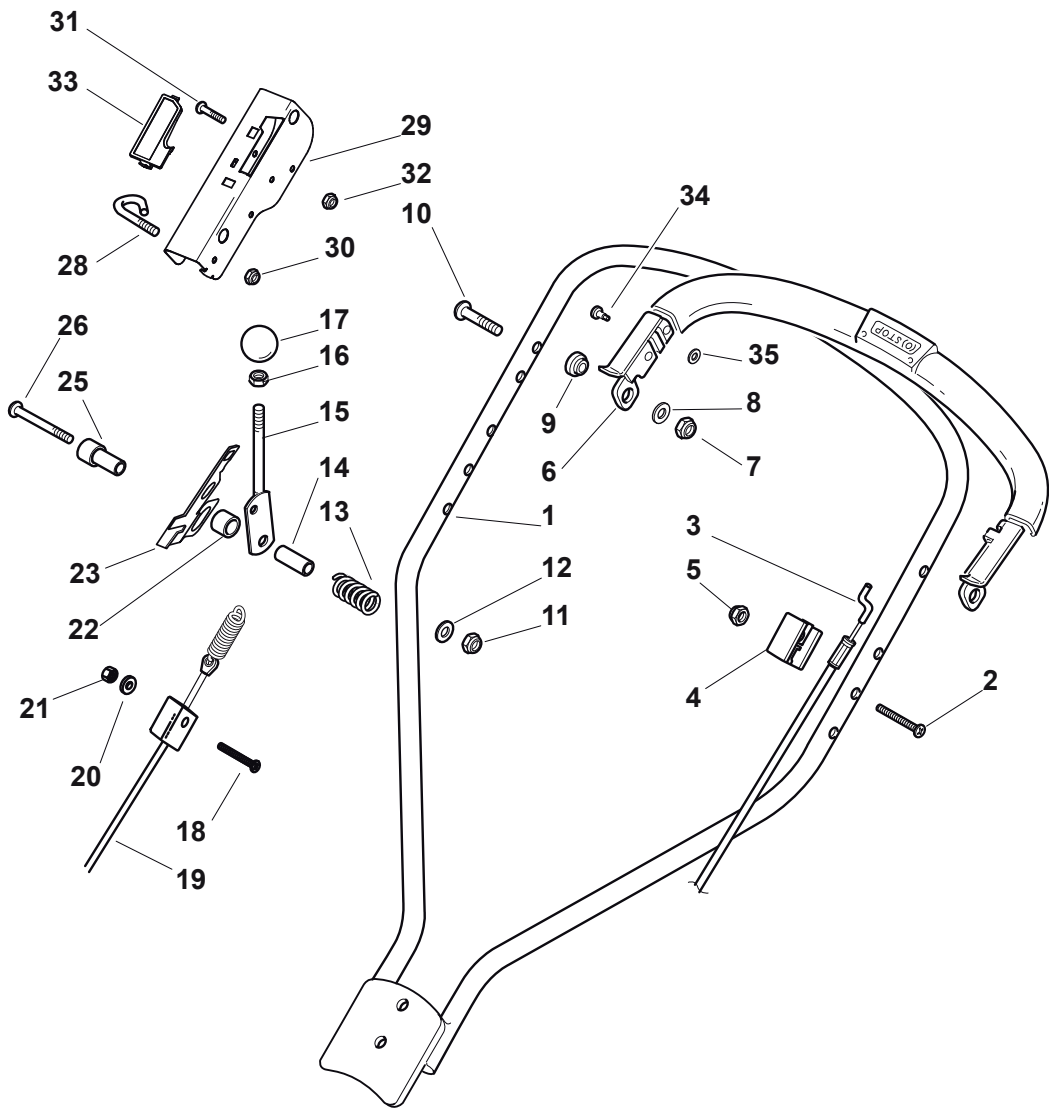

POSITION	PART No.	Q.Ty	DESCRIPTION	NOTES
1	381006363/2	1	Handle, Upper Part Yellow	
2	112727784/0	1	Screw	
3	181000769/1	1	Cable, Thread Engine Brake	
4	322551639/0	1	Plate	
5	112154510/0	1	Nut	
6	381003318/1	1	Lever, Engine Brake	
7	112154510/0	2	Nut	
8	112521330/0	2	Washer	
9	122671660/1	2	Washer	
10	112727784/0	2	Screw	
11	112154510/0	1	Nut	
12	112521330/0	1	Elastic Washer	
13	122450446/0	1	Spring	
14	122170840/0	1	Spacer	
15	381003313/0	1	Lever, Driving	
16	112293200/0	1	Nut	
17	322399812/0	1	Knob	
18	112727791/0	1	Screw	
19	381000745/1	1	Cable, Rear Drive	
20	112521330/0	1	Washer	
21	112154510/0	1	Nut	
22	122170842/0	1	Spacer	
23	322551653/0	1	Plate	
25	122170843/0	1	Spacer	
26	112727786/0	1	Screw	
28	122430314/0	1	Guide Spring	
29	381004405/0	1	Dash Board	
30	112154510/0	1	Nut	
31	112727792/0	1	Screw	
32	112154510/0	1	Nut	
33	322500050/0	1	Shoe	
34	122524342/0	1	Pin	
35	112604897/0	1	Snap Ring