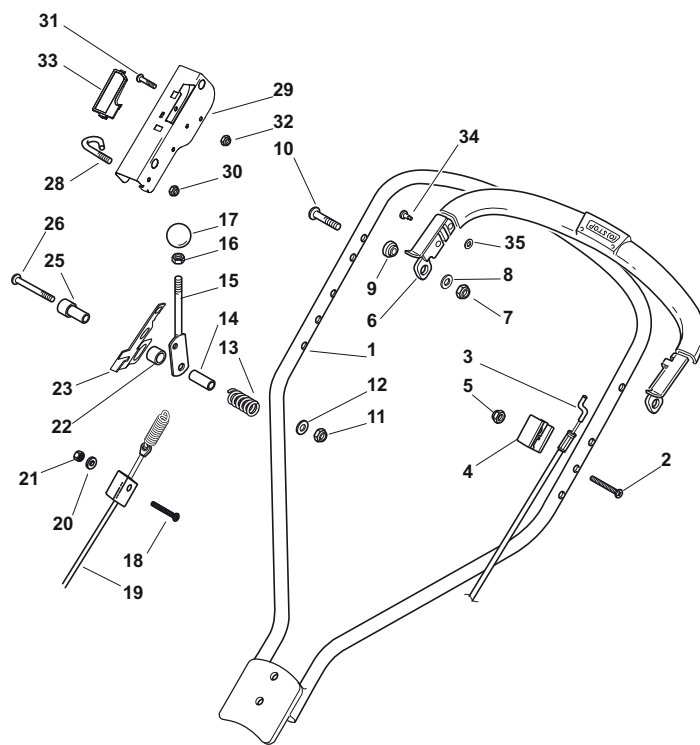

POSITION	PART No.	Q.Ty	DESCRIPTION	NOTES
1	381006363/2	1	Handle, Upper Part Yellow	
2	112727784/0	1	Screw	
3	181000769/1	1	Cable, Thread Engine Brake	
4	322551639/0	1	Plate	
5	112154510/0	1	Nut	
6	381003318/1	1	Lever, Engine Brake	
7	112154510/0	2	Nut	
8	112521330/0	2	Washer	
9	122671660/1	2	Washer	
10	112727784/0	2	Screw	
11	112154510/0	1	Nut	
12	112521330/0	1	Elastic Washer	
13	122450446/0	1	Spring	
14	122170840/0	1	Spacer	
15	381003313/0	1	Lever, Driving	
16	112293200/0	1	Nut	
17	322399812/0	1	Knob	
18	112727791/0	1	Screw	
19	381000745/1	1	Cable, Rear Drive	
20	112521330/0	1	Washer	
21	112154510/0	1	Nut	
22	122170842/0	1	Spacer	
23	322551653/0	1	Plate	
25	122170843/0	1	Spacer	
26	112727786/0	1	Screw	
28	122430314/0	1	Guide Spring	
29	381004405/0	1	Dash Board	
30	112154510/0	1	Nut	
31	112727792/0	1	Screw	
32	112154510/0	1	Nut	
33	322500050/0	1	Shoe	
34	122524342/0	1	Pin	
35	112604897/0	1	Snap Ring