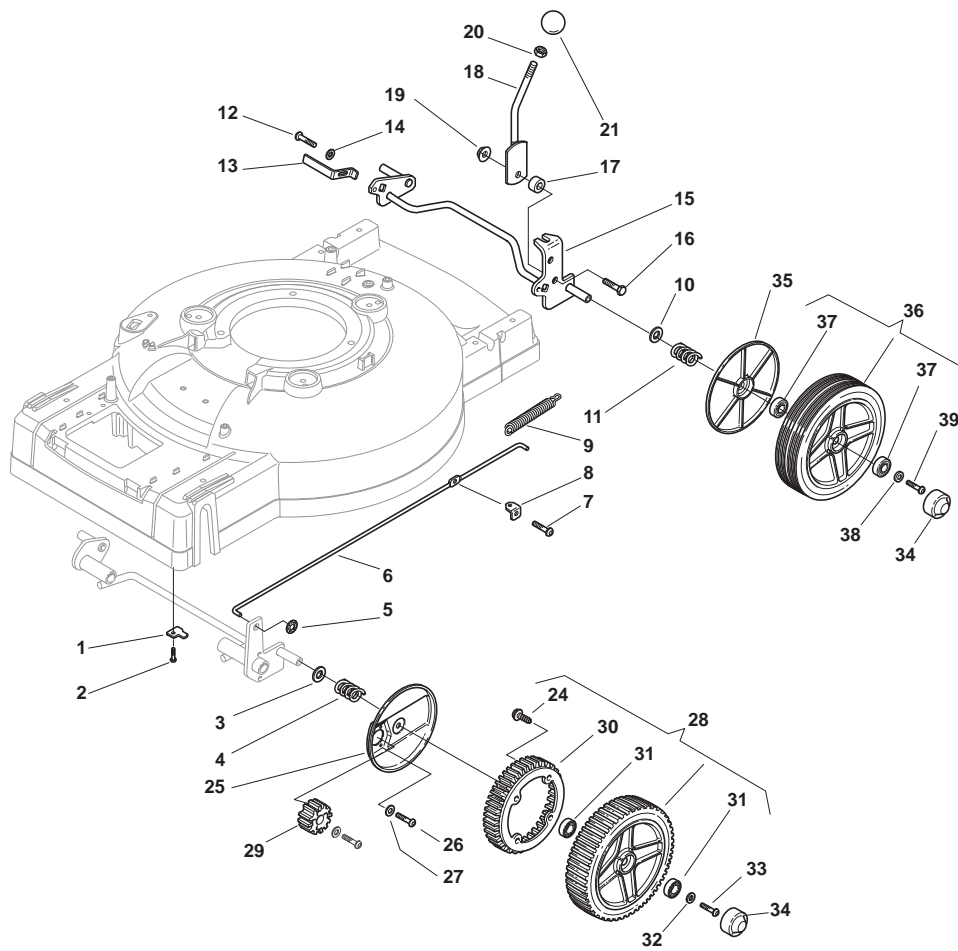

Genuine Spare Parts

www.stiga.com

MULTICLIP PRO 53 S4 SVAN

- Use GLOBAL GARDEN PRODUCT Genuine Spare Parts specified in the parts list for repair and/or replacement.
- The contents described in the parts list may change due to improvement.
- The drawings of the spare parts are only indicative and might not represent the part in question exactly.
- The indications "right" - "left" - "front" - "rear" refer to the position of the operator when using the machine.
- When placing orders of parts for repair and/or replacement, make sure that the illustrated parts list is the one applying to the machine's year of manufacture, as shown on the identification plate attached to the machine.

THIS INFORMATION IS NOT INTENDED FOR SALE OR RESALE, AND THIS NOTICE MUST REMAIN ON ALL COPIES.

POSITION	PART No.	Q.Ty	DESCRIPTION	NOTES
1	322545157/1	2	Plate	
2	112735662/1	4	Screw	
3	122671659/0	2	Washer	
4	122430215/0	2	Spring	
5	112604899/0	2	Crown Fastener	
6	122033331/0	1	Rod, Height Adjustment Control	
7	112735651/0	1	Screw	
8	322545139/0	1	Plate	
9	122446183/0	1	Spring	
10	122671659/0	2	Washer	
11	122430215/0	2	Spring	
12	112735661/0	2	Screw	
13	322551529/0	2	Plate	
14	112521330/0	2	Washer	
15	381002835/0	1	Axle, Rear Wheels	
16	112793701/0	1	Screw	
17	122170830/0	1	Spacer	
18	381003317/0	1	Lever, Height Adjustment	
19	112293201/0	1	Nut	
20	112293200/0	1	Nut	
21	322399812/0	1	Knob	
24	112728210/0	4	Screw	
25	322600129/0	2	Protection, Wheel	
26	112735661/0	4	Screw	
27	112521330/0	4	Washer	
28	381007367/0	2	Wheel Ø 205	
29	122570128/0	2	Pinion	
30	322120108/0	2	Ring Gear	
31	119216038/0	4	Bearing	
32	112521460/0	2	Washer	
33	112735662/1	2	Screw	
34	322110380/0	4	Hub Cap	
35	322600130/0	2	Protection, Wheel	
36	381007365/0	2	Wheel Ø 205	
37	119216038/0	4	Bearing	
38	112521460/0	2	Washer	
39	112735662/1	2	Screw	