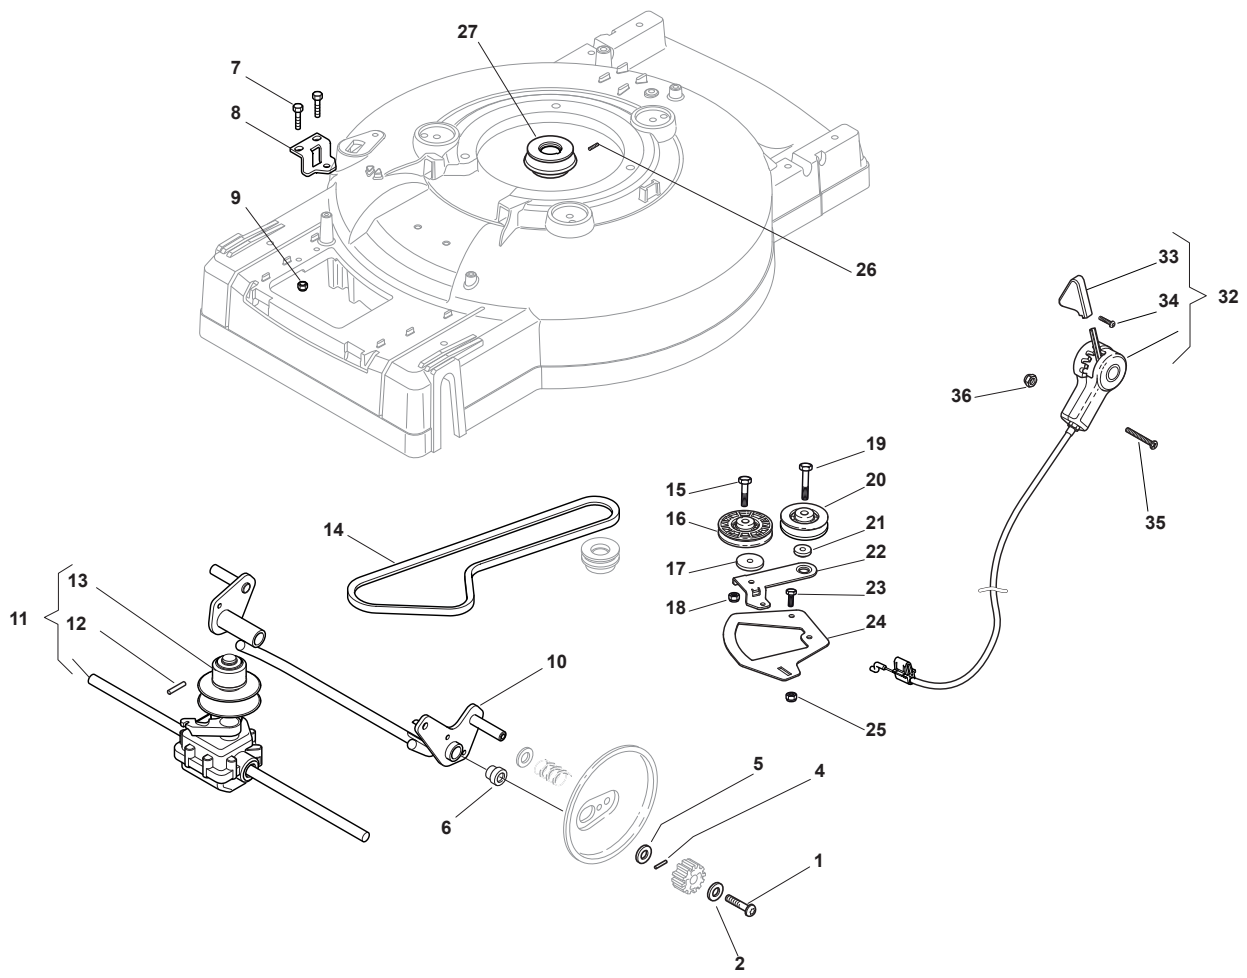

POSITION	PART No.	Q.Ty	DESCRIPTION	NOTES
1	112735662/1	2	Screw	
2	112521460/0	2	Washer	
4	122753002/0	2	Pin	
5	122671661/0	2	Washer	
6	122038406/0	2	Spacer	
7	112791011/0	2	Screw	
8	322551661/0	1	Plate	
9	112154510/0	2	Nut	
10	381002833/2	1	Axle, Front Wheels	
11	181003101/2	1	Gear Box	
12	112645700/0	1	Pin	
13	122601925/0	1	Pulley	
14	135064383/0	1	Belt	
15	112674701/0	1	Screw	
16	122601914/0	1	Pulley	
17	322680009/0	1	Washer	
18	112154510/0	1	Nut	
19	112689500/0	1	Screw	
20	122601915/0	1	Pulley	
21	122671656/0	1	Washer	
22	322320007/0	1	Lever	
23	112791011/0	1	Screw	
24	322806629/0	1	Support	
25	112154510/0	2	Nut	
26	112714312/0	1	Dowel	
27	122601920/0	1	Pulley, Crankshaft Ø 25	
32	381007112/0	1	Cable, Speed Drive Control	
33	322399820/0	1	Knob	
34	112728300/0	1	Screw	
35	112727787/0	2	Screw	
36	112154510/0	2	Nut