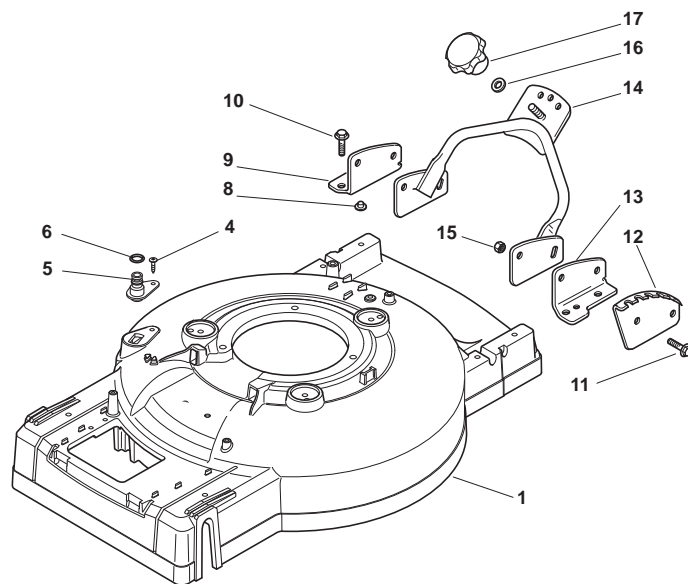

THIS INFORMATION IS NOT INTENDED FOR SALE OR RESALE, AND THIS NOTICE MUST REMAIN ON ALL COPIES.

POSITION	PART No.	Q.Ty	DESCRIPTION	NOTES
1	322545157/1	2	Plate	
2	112735662/1	4	Screw	
3	122671659/0	2	Washer	
4	122430215/0	2	Spring	
5	112604899/0	2	Crown Fastener	
6	122033331/0	1	Rod, Height Adjustment Control	
7	112735651/0	1	Screw	
8	322545139/0	1	Plate	
9	122446183/0	1	Spring	
10	122671659/0	2	Washer	
11	122430215/0	2	Spring	
12	112735661/0	2	Screw	
13	322551529/0	2	Plate	
14	112521330/0	2	Washer	
15	381002835/0	1	Axle, Rear Wheels	
16	112793701/0	1	Screw	
17	122170830/0	1	Spacer	
18	381003317/0	1	Lever, Height Adjustment	
19	112293201/0	1	Nut	
20	112293200/0	1	Nut	
21	322399812/0	1	Knob	
24	112728210/0	4	Screw	
25	322600129/0	2	Protection, Wheel	
26	112735661/0	4	Screw	
27	112521330/0	4	Washer	
28	381007367/0	2	Wheel Ø 205	
29	122570128/0	2	Pinion	
30	322120108/0	2	Ring Gear	
31	119216038/0	4	Bearing	
32	112521460/0	2	Washer	
33	112735662/1	2	Screw	
34	322110380/0	4	Hub Cap	
35	322600130/0	2	Protection, Wheel	
36	381007365/0	2	Wheel Ø 205	
37	119216038/0	4	Bearing	
38	112521460/0	2	Washer	
39	112735662/1	2	Screw	

POSITION	PART No.	Q.Ty	DESCRIPTION	NOTES
1	122465632/0	1	Hub, Crankshaft Ø 25	
2	181004139/0	1	Blade Winged	
3	322672110/1	2	Clutch Washer	
4	322672105/0	1	Washer	
5	112508120/0	1	Cupped Spring	
6	122041940/0	1	Clutch Bush	
7	112736815/0	1	Screw	
8	112139150/0	1	Feather, Crankshaft Ø 25	
9	122524329/0	3	Pin	
10	322672201/0	3	Washer	
11	381207225/1	1	Flange, Yellow	
12	322250012/0	3	Grommet	
13	122671651/0	3	Washer	
14	112521350/0	3	Washer	
15	112155000/0	3	Nut	
16	112735108/1	3	Screw	
17	112729601/1	1	Screw	
18	122450449/0	1	Spring	