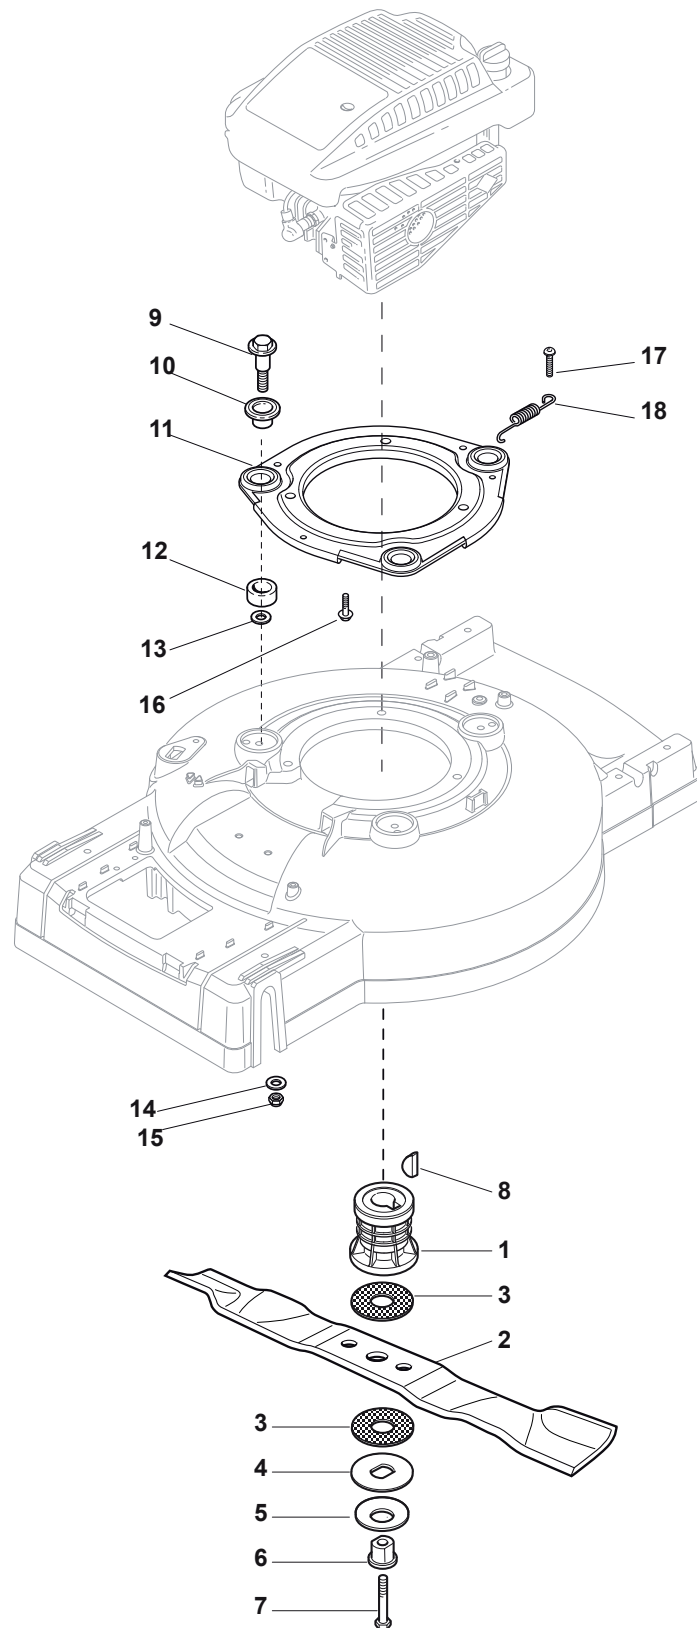

POSITION	PART No.	Q.Ty	DESCRIPTION	NOTES
1	381006363/2	1	Handle, Upper Part Yellow	
2	112727784/0	1	Screw	
3	181000769/1	1	Cable, Thread Engine Brake	
4	322551639/0	1	Plate	
5	112154510/0	1	Nut	
6	381003318/1	1	Lever, Engine Brake	
7	112154510/0	2	Nut	
8	112521330/0	2	Washer	
9	122671660/1	2	Washer	
10	112727784/0	2	Screw	
11	112154510/0	1	Nut	
12	112521330/0	1	Elastic Washer	
13	122450446/0	1	Spring	
14	122170840/0	1	Spacer	
15	381003313/0	1	Lever, Driving	
16	112293200/0	1	Nut	
17	322399812/0	1	Knob	
18	112727791/0	1	Screw	
19	381000745/1	1	Cable, Rear Drive	
20	112521330/0	1	Washer	
21	112154510/0	1	Nut	
22	122170842/0	1	Spacer	
23	322551653/0	1	Plate	
25	122170843/0	1	Spacer	
26	112727786/0	1	Screw	
28	122430314/0	1	Guide Spring	
29	381004405/0	1	Dash Board	
30	112154510/0	1	Nut	
31	112727792/0	1	Screw	
32	112154510/0	1	Nut	
33	322500050/0	1	Shoe	
34	122524342/0	1	Pin	
35	112604897/0	1	Snap Ring	

POSITION	PART No.	Q.Ty	DESCRIPTION	NOTES
1	112735662/1	2	Screw	
2	112521460/0	2	Washer	
4	122753002/0	2	Pin	
5	122671661/0	2	Washer	
6	122038406/0	2	Spacer	
7	112791011/0	2	Screw	
8	322551661/0	1	Plate	
9	112154510/0	2	Nut	
10	381002833/2	1	Axle, Front Wheels	
11	181003101/2	1	Gear Box	
12	112645700/0	1	Pin	
13	122601925/0	1	Pulley	
14	135064383/0	1	Belt	
15	112674701/0	1	Screw	
16	122601914/0	1	Pulley	
17	322680009/0	1	Washer	
18	112154510/0	1	Nut	
19	112689500/0	1	Screw	
20	122601915/0	1	Pulley	
21	122671656/0	1	Washer	
22	322320007/0	1	Lever	
23	112791011/0	1	Screw	
24	322806629/0	1	Support	
25	112154510/0	2	Nut	
26	112714312/0	1	Dowel	
27	122601920/0	1	Pulley, Crankshaft Ø 25	
32	381007112/0	1	Cable, Speed Drive Control	
33	322399820/0	1	Knob	
34	112728300/0	1	Screw	
35	112727787/0	2	Screw	
36	112154510/0	2	Nut	