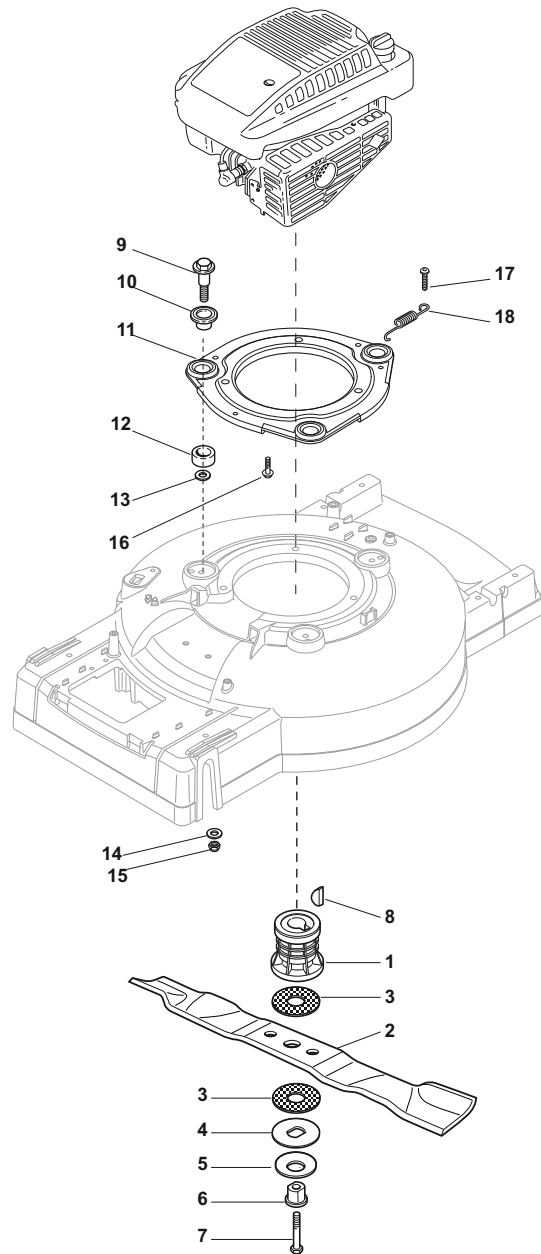

POSITION	PART No.	Q.Ty	DESCRIPTION	NOTES
1	122465621/0	1	Hub, Crankshaft Ø 22.2	
2	181004139/0	1	Blade Winged	
3	322672110/1	2	Clutch Washer	
4	322672105/0	1	Washer	
5	112508120/0	1	Cupped Spring	
6	122041940/0	1	Clutch Bush	
7	112736815/0	1	Screw	
8	112139100/0	1	Feather, Crankshaft Ø 22.2	
9	122524329/0	3	Pin	
10	322672201/0	3	Washer	
11	381207225/1	1	Flange, Yellow	
12	322250012/0	3	Grommet	
13	122671651/0	3	Washer	
14	112521350/0	3	Washer	
15	112155000/0	3	Nut	
16	112735108/1	3	Screw	
17	112729601/1	1	Screw	
18	122450444/0	1	Spring