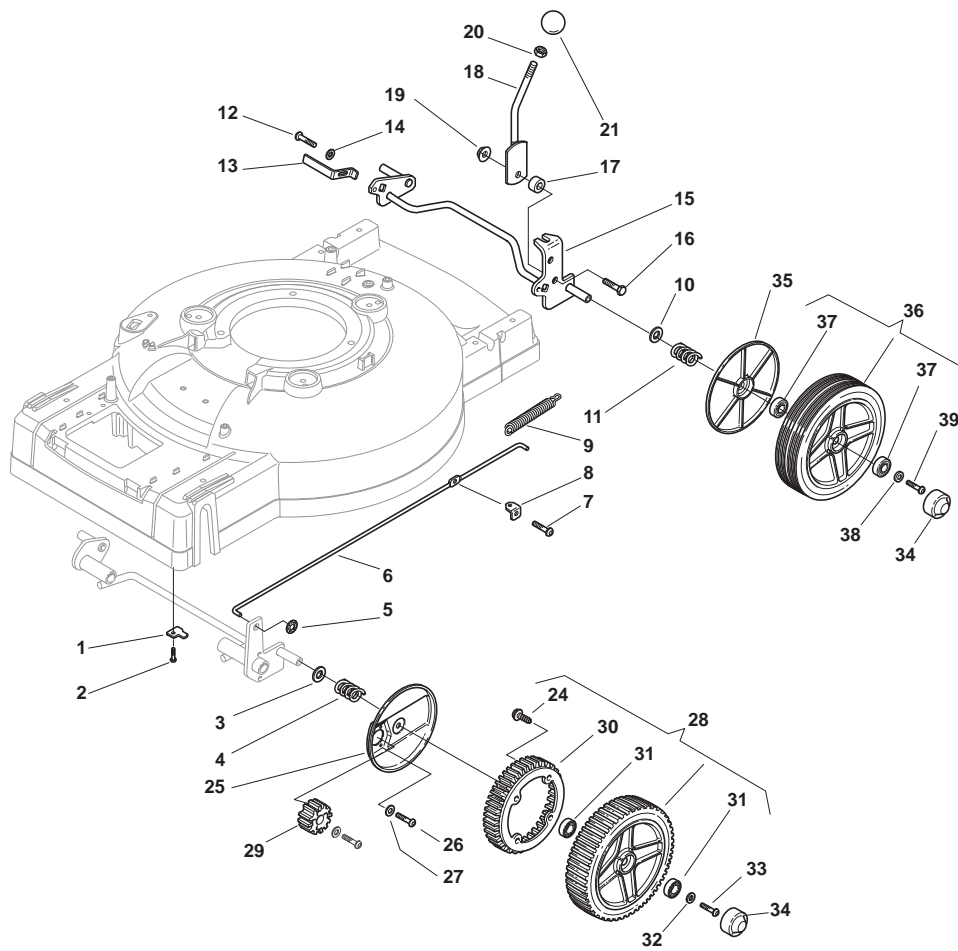

POSITION	PART No.	Q.Ty	DESCRIPTION	NOTES
1	322545157/1	2	Plate	
2	112735662/1	4	Screw	
3	122671659/0	2	Washer	
4	122430215/0	2	Spring	
5	112604899/0	2	Crown Fastener	
6	122033331/0	1	Rod, Height Adjustment Control	
7	112735651/0	1	Screw	
8	322545139/0	1	Plate	
9	122446183/0	1	Spring	
10	122671659/0	2	Washer	
11	122430215/0	2	Spring	
12	112735661/0	2	Screw	
13	322551529/0	2	Plate	
14	112521330/0	2	Washer	
15	381002835/0	1	Axle, Rear Wheels	
16	112793701/0	1	Screw	
17	122170830/0	1	Spacer	
18	381003317/0	1	Lever, Height Adjustment	
19	112293201/0	1	Nut	
20	112293200/0	1	Nut	
21	322399812/0	1	Knob	
24	112728210/0	4	Screw	
25	322600129/0	2	Protection, Wheel	
26	112735661/0	4	Screw	
27	112521330/0	4	Washer	
28	381007367/0	2	Wheel Ø 205	
29	122570128/0	2	Pinion	
30	322120108/0	2	Ring Gear	
31	119216038/0	4	Bearing	
32	112521460/0	2	Washer	
33	112735662/1	2	Screw	
34	322110380/0	4	Hub Cap	
35	322600130/0	2	Protection, Wheel	
36	381007365/0	2	Wheel Ø 205	
37	119216038/0	4	Bearing	
38	112521460/0	2	Washer	
39	112735662/1	2	Screw