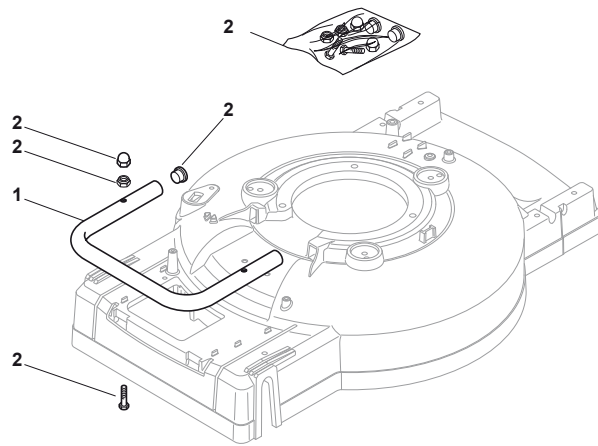

POSITION	PART No.	Q.Ty	DESCRIPTION	NOTES
1	322869713/0	1	Protection	
2	381008657/0	1	Bumper Outfit Assy