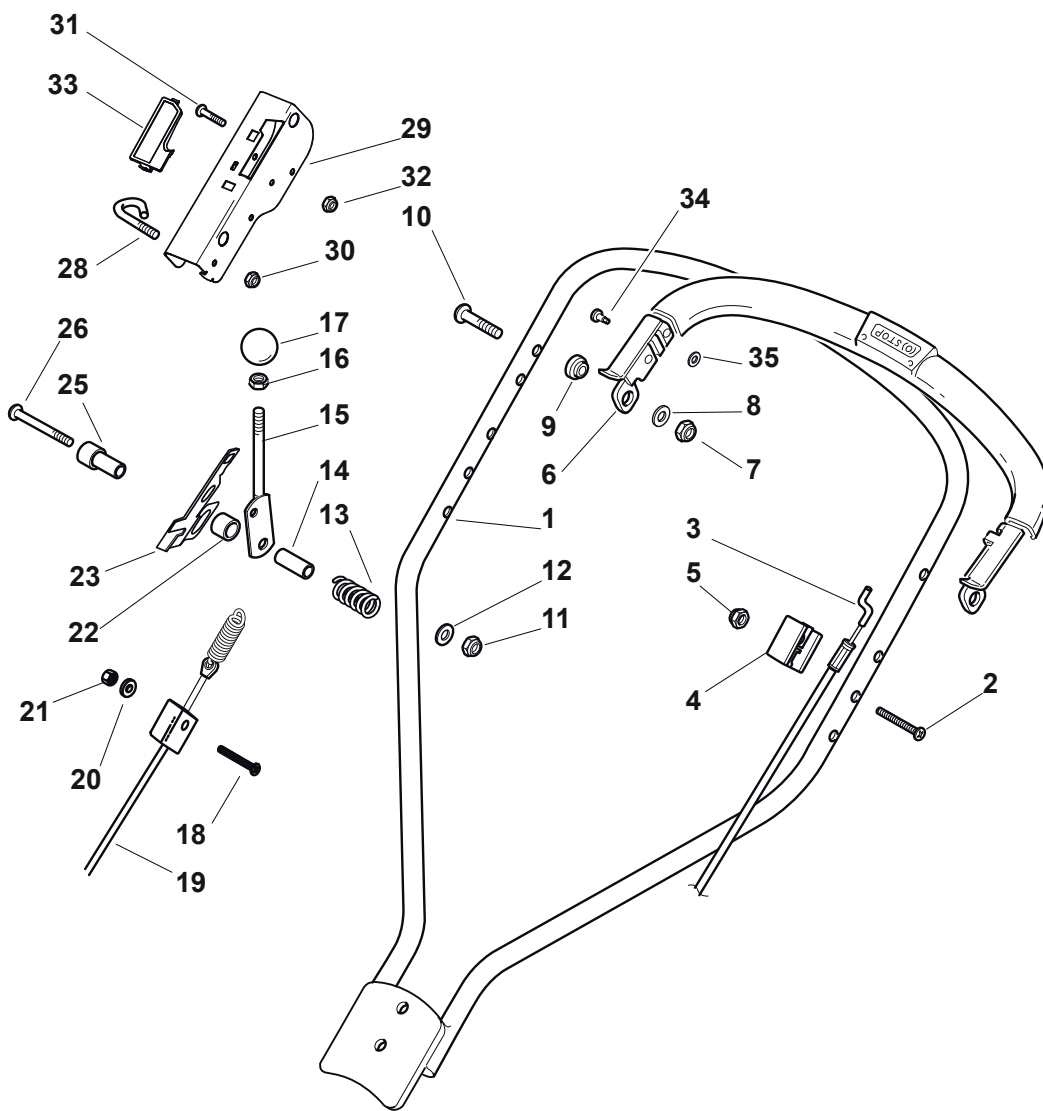

POSITION	PART No.	Q.Ty	DESCRIPTION	NOTES
1	381006363/2	1	Handle, Upper Part Yellow	
2	112727784/0	1	Screw	
3	181000769/1	1	Cable, Thread Engine Brake	
4	322551639/0	1	Plate	
5	112154510/0	1	Nut	
6	381003318/1	1	Lever, Engine Brake	
7	112154510/0	2	Nut	
8	112521330/0	2	Washer	
9	122671660/1	2	Washer	
10	112727784/0	2	Screw	
11	112154510/0	1	Nut	
12	112521330/0	1	Elastic Washer	
13	122450446/0	1	Spring	
14	122170840/0	1	Spacer	
15	381003313/0	1	Lever, Driving	
16	112293200/0	1	Nut	
17	322399812/0	1	Knob	
18	112727791/0	1	Screw	
19	381000745/1	1	Cable, Rear Drive	
20	112521330/0	1	Washer	
21	112154510/0	1	Nut	
22	122170842/0	1	Spacer	
23	322551653/0	1	Plate	
25	122170843/0	1	Spacer	
26	112727786/0	1	Screw	
28	122430314/0	1	Guide Spring	
29	381004405/0	1	Dash Board	
30	112154510/0	1	Nut	
31	112727792/0	1	Screw	
32	112154510/0	1	Nut	
33	322500050/0	1	Shoe	
34	122524342/0	1	Pin	
35	112604897/0	1	Snap Ring