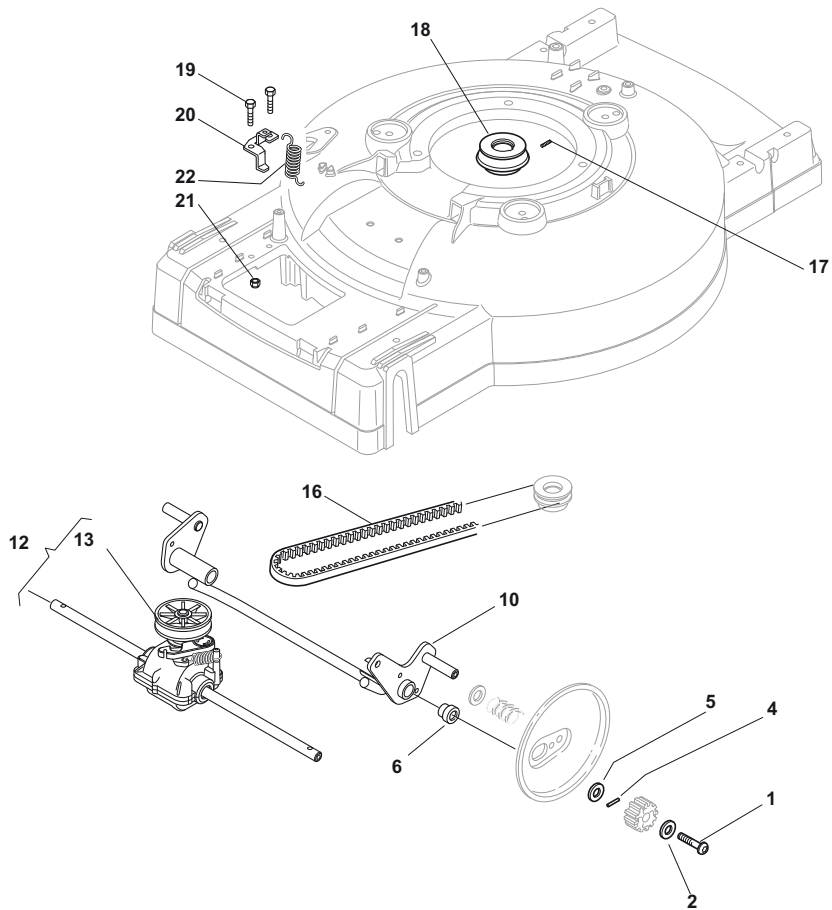

POSITION	PART No.	Q.Ty	DESCRIPTION	NOTES
1	112735662/1	2	Screw	
2	112521460/0	2	Washer	
4	122753002/0	2	Pin	
5	122671661/0	2	Washer	
6	122038406/0	2	Spacer	
10	381002833/1	1	Axle, Front Wheels	
12	181003110/0	1	Gear Box	
13	122601919/0	1	Pulley	
16	135064010/0	1	Belt	
17	112714312/0	1	Dowel	
18	122601917/0	1	Pulley, Crankshaft Ø 22.2	
19	112791011/0	2	Screw	
20	322551659/1	1	Plate	
21	112154510/0	2	Nut	
22	122450437/0	1	Spring