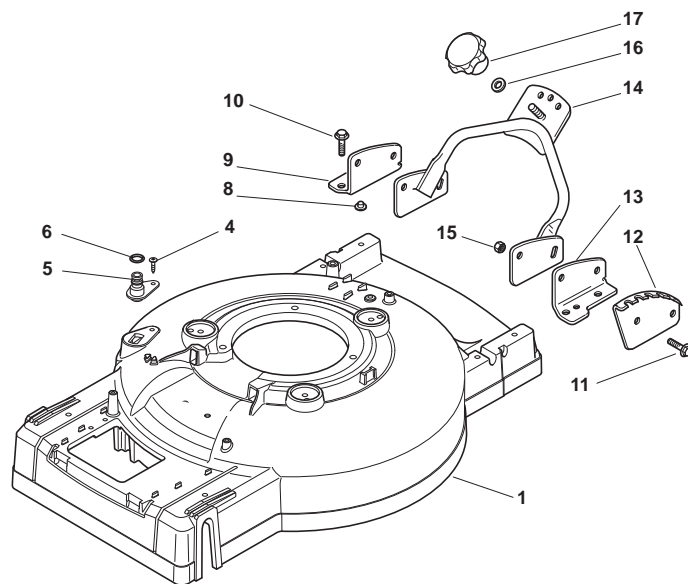

THIS INFORMATION IS NOT INTENDED FOR SALE OR RESALE, AND THIS NOTICE MUST REMAIN ON ALL COPIES.

| POSITION | PART No.    | Q.Ty | DESCRIPTION                    | NOTES |
|----------|-------------|------|--------------------------------|-------|
| 1        | 322545157/1 | 2    | Plate                          |       |
| 2        | 112735662/1 | 4    | Screw                          |       |
| 3        | 122671659/0 | 2    | Washer                         |       |
| 4        | 122430215/0 | 2    | Spring                         |       |
| 5        | 112604899/0 | 2    | Crown Fastener                 |       |
| 6        | 122033331/0 | 1    | Rod, Height Adjustment Control |       |
| 7        | 112735651/0 | 1    | Screw                          |       |
| 8        | 322545139/0 | 1    | Plate                          |       |
| 9        | 122446183/0 | 1    | Spring                         |       |
| 10       | 122671659/0 | 2    | Washer                         |       |
| 11       | 122430215/0 | 2    | Spring                         |       |
| 12       | 112735661/0 | 2    | Screw                          |       |
| 13       | 322551529/0 | 2    | Plate                          |       |
| 14       | 112521330/0 | 2    | Washer                         |       |
| 15       | 381002835/0 | 1    | Axle, Rear Wheels              |       |
| 16       | 112793701/0 | 1    | Screw                          |       |
| 17       | 122170830/0 | 1    | Spacer                         |       |
| 18       | 381003317/0 | 1    | Lever, Height Adjustment       |       |
| 19       | 112293201/0 | 1    | Nut                            |       |
| 20       | 112293200/0 | 1    | Nut                            |       |
| 21       | 322399812/0 | 1    | Knob                           |       |
| 24       | 112728210/0 | 4    | Screw                          |       |
| 25       | 322600129/0 | 2    | Protection, Wheel              |       |
| 26       | 112735661/0 | 4    | Screw                          |       |
| 27       | 112521330/0 | 4    | Washer                         |       |
| 28       | 381007367/0 | 2    | Wheel Ø 205                    |       |
| 29       | 122570128/0 | 2    | Pinion                         |       |
| 30       | 322120108/0 | 2    | Ring Gear                      |       |
| 31       | 119216038/0 | 4    | Bearing                        |       |
| 32       | 112521460/0 | 2    | Washer                         |       |
| 33       | 112735662/1 | 2    | Screw                          |       |
| 34       | 322110380/0 | 4    | Hub Cap                        |       |
| 35       | 322600130/0 | 2    | Protection, Wheel              |       |
| 36       | 381007365/0 | 2    | Wheel Ø 205                    |       |
| 37       | 119216038/0 | 4    | Bearing                        |       |
| 38       | 112521460/0 | 2    | Washer                         |       |
| 39       | 112735662/1 | 2    | Screw                          |       |