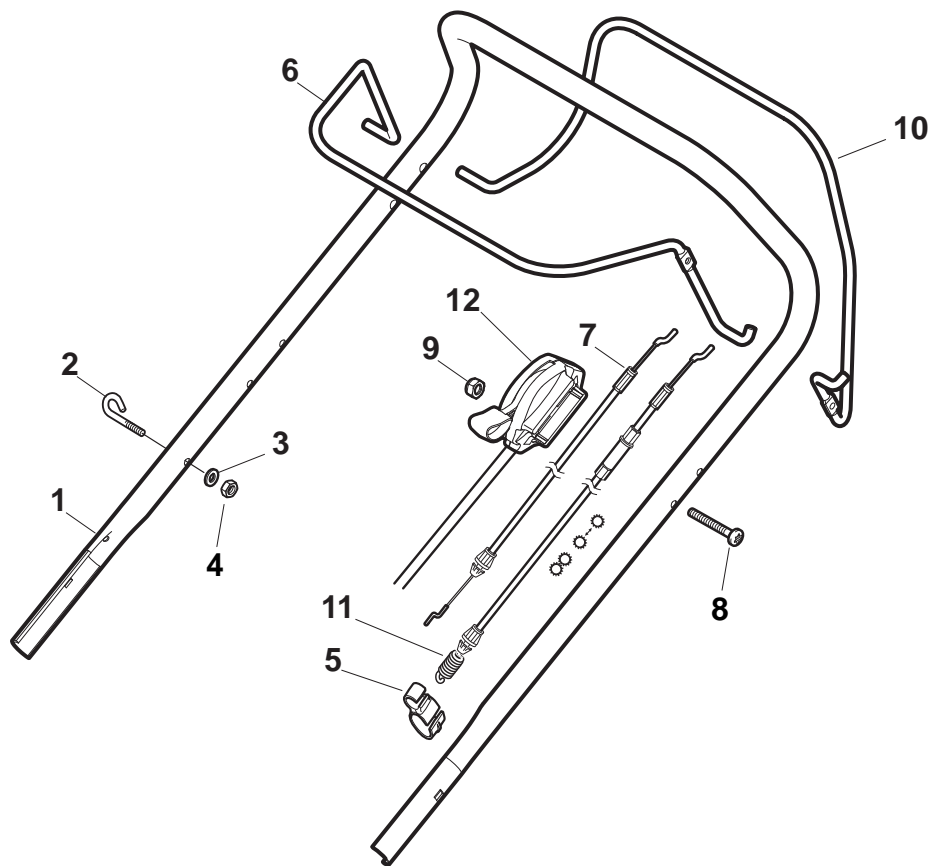

POSITION	PART No.	Q.Ty	DESCRIPTION	NOTES
1	381302821/0	1	Axle, Front Wheels	
2	322545142/0	2	Plate	
3	112728698/0	4	Screw	
4	112521350/0	2	Washer	
5	112155000/0	2	Nut	
6	112436051/0	2	Plate	
7	322869673/0	1	Rod, Height Adjustment	
8	122519820/0	2	Pin	
9	122446193/0	1	Spring	
11	112728698/0	4	Screw	
12	322545152/0	2	Plate	
13	381302817/0	1	Axle, Rear Wheels	
14	122534131/0	1	Pin	
15	381003357/0	1	Lever, Height Adjustment	
16	122446192/0	1	Spring	
17	112154510/0	1	Nut	
18	322600205/0	2	Wheel Protection	
21	112521350/0	2	Washer	
22	112155000/0	2	Nut	

POSITION	PART No.	Q.Ty	DESCRIPTION	NOTES
1	381006737/0	1	Handle, Lower Part	
2	112819110/0	2	Screw	
3	122671651/0	2	Washer	
4	122399900/0	2	Knob, Black	
5	112293200/0	2	Nut	
7	112818900/0	2	Screw	
9	122399900/0	2	Knob, Black	
10	112293200/0	2	Nut	
11	112155000/0	2	Nut	
12	112521350/0	2	Washer	
13	112369500/0	2	Elastic Washer	
14	112760605/0	2	Screw	
15	381008691/0	1	Screws Outfit, Black	

POSITION	PART No.	Q.Ty	DESCRIPTION	NOTES
1	381006739/1	1	Handle, Upper Part	
1	381006745/1	1	Handle, Upper Part with sponge handgrip	
2	122430313/0	1	Guide Spring	
3	112521330/0	1	Washer	
4	112154510/0	1	Nut	
5	118390020/0	1	Fairlead	
6	181003363/1	1	Lever, Engine Brake Black	
7	181030056/0	1	Cable, Thread Engine Brake	
8	112727788/0	1	Screw	
9	112154510/0	1	Nut	
10	181003364/0	1	Lever, Driving Black	
11	381030051/0	1	Cable, Rear Drive	
12	181005511/0	1	Throttle Cable	

POSITION	PART No.	Q.Ty	DESCRIPTION	NOTES
1	381007455/1	2	Wheel Ø 180	
2	119216035/0	4	Bearing	
3	322110638/0	2	Hub Cap Grey	
5	381007467/1	2	Wheel Ø 240	
6	119216035/0	4	Bearing	
7	112728706/0	6	Screw	
9	322110639/0	2	Hub Cap Grey	