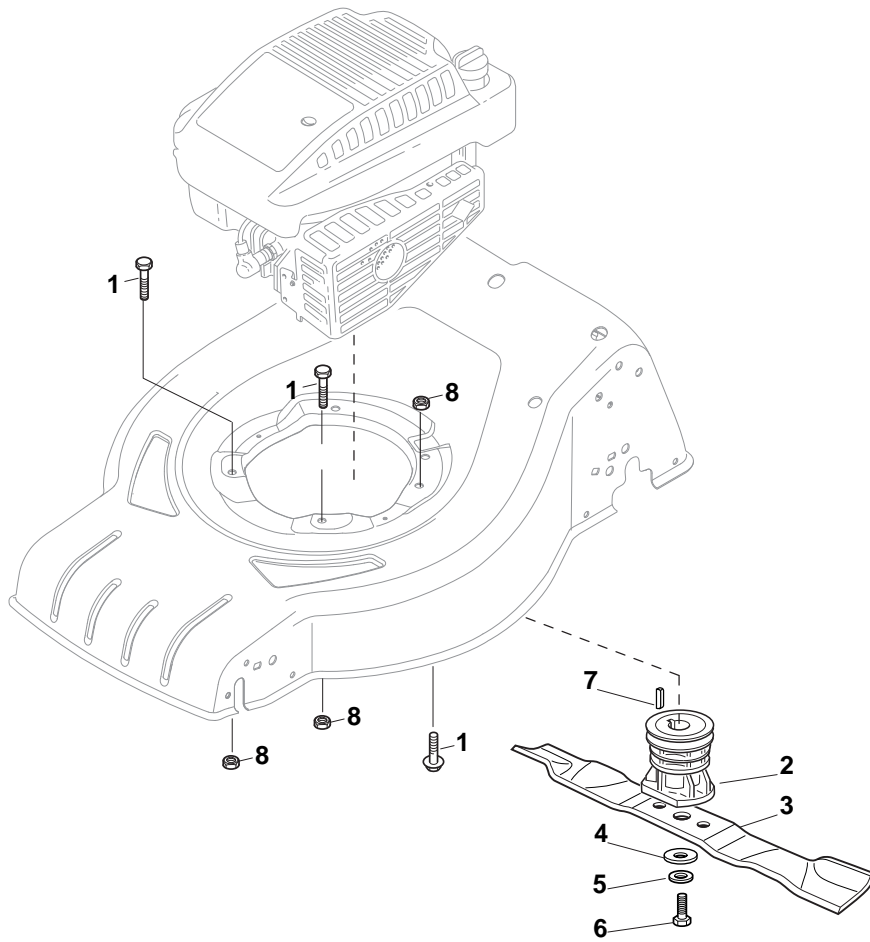

POSITION	PART No.	Q.Ty	DESCRIPTION	NOTES
1	112691115/0	3	Screw	
2	122465607/3	1	Hub With Pulley, Crankshaft Ø 22.2	
3	181004346/3	1	Blade Standard	
4	122160400/0	1	Elastic Washer	
5	112523080/0	1	Washer	
6	112735698/0	1	Screw	
7	112139100/0	1	Feather, Crankshaft Ø 22.2	
8	112154210/0	3	Screw