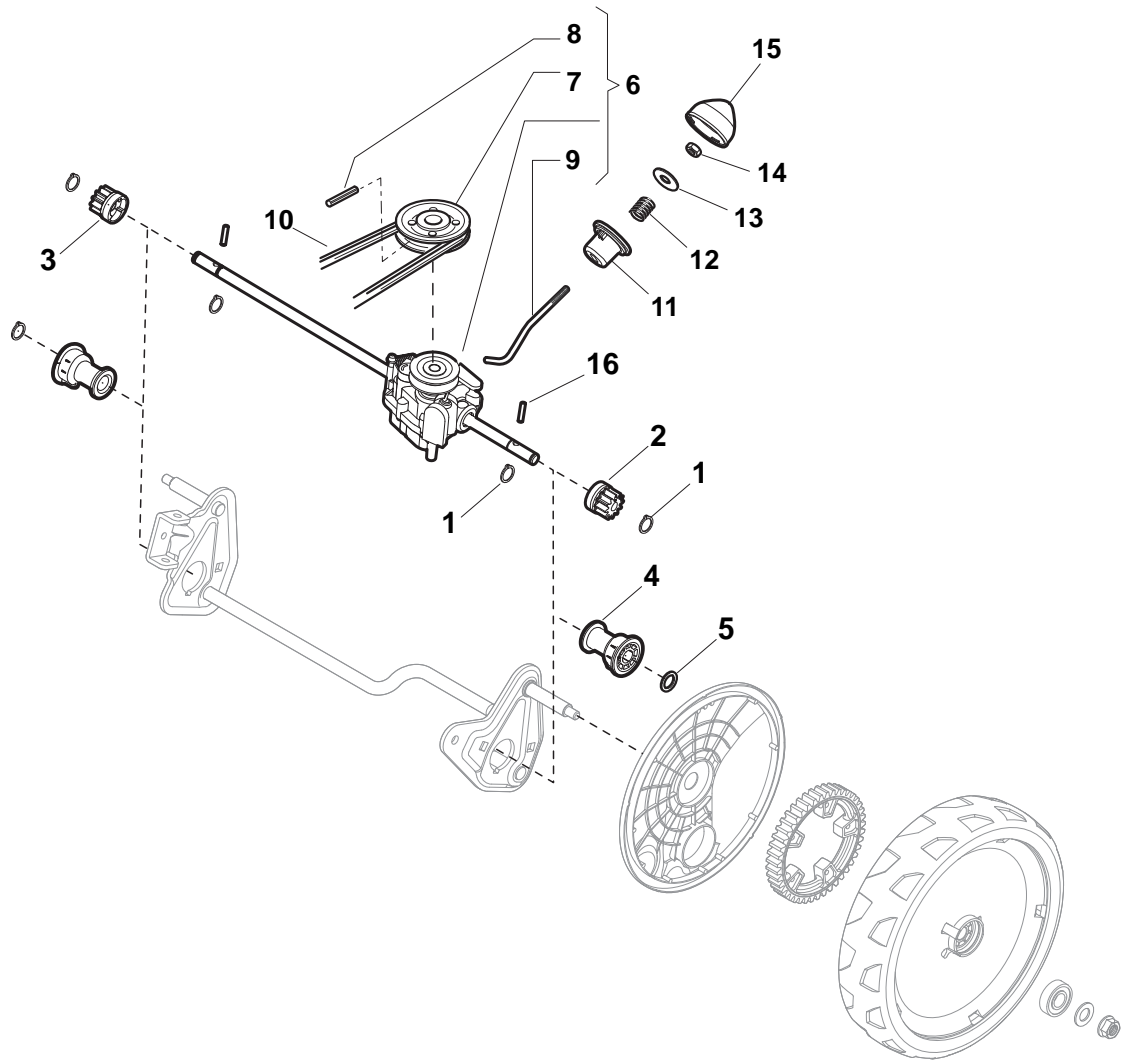

POSITION	PART No.	Q.Ty	DESCRIPTION	NOTES
1	381302821/0	1	Axle, Front Wheels	
2	322545142/0	2	Plate	
3	112728698/0	4	Screw	
4	112521350/0	2	Washer	
5	112155000/0	2	Nut	
6	112436051/0	2	Plate	
7	322869673/0	1	Rod, Height Adjustment	
8	122519820/0	2	Pin	
9	122446193/0	1	Spring	
11	112728698/0	4	Screw	
12	322545152/0	2	Plate	
13	381302817/0	1	Axle, Rear Wheels	
14	122534131/0	1	Pin	
15	381003357/0	1	Lever, Height Adjustment	
16	122446192/0	1	Spring	
17	112154510/0	1	Nut	
18	322600205/0	2	Wheel Protection	
21	112521350/0	2	Washer	
22	112155000/0	2	Nut	

POSITION	PART No.	Q.Ty	DESCRIPTION	NOTES
1	381006737/0	1	Handle, Lower Part	
2	112819110/0	2	Screw	
3	122671651/0	2	Washer	
4	122399900/0	2	Knob, Black	
5	112293200/0	2	Nut	
7	112818900/0	2	Screw	
9	122399900/0	2	Knob, Black	
10	112293200/0	2	Nut	
11	112155000/0	2	Nut	
12	112521350/0	2	Washer	
13	112369500/0	2	Elastic Washer	
14	112760605/0	2	Screw	
15	381008691/0	1	Screws Outfit, Black	

POSITION	PART No.	Q.Ty	DESCRIPTION	NOTES
1	381006739/1	1	Handle, Upper Part	
1	381006745/1	1	Handle, Upper Part with sponge handgrip	
2	122430313/0	1	Guide Spring	
3	112521330/0	1	Washer	
4	112154510/0	1	Nut	
5	118390020/0	1	Fairlead	
6	181003363/1	1	Lever, Engine Brake Black	
7	181030056/0	1	Cable, Thread Engine Brake	
8	112727788/0	1	Screw	
9	112154510/0	1	Nut	
10	181003364/0	1	Lever, Driving Black	
11	381030051/0	1	Cable, Rear Drive	
12	181005511/0	1	Throttle Cable	

POSITION	PART No.	Q.Ty	DESCRIPTION	NOTES
1	381007455/1	2	Wheel Ø 180	
2	119216035/0	4	Bearing	
3	322110638/0	2	Hub Cap Grey	
5	381007467/1	2	Wheel Ø 240	
6	119216035/0	4	Bearing	
7	112728706/0	6	Screw	
9	322110639/0	2	Hub Cap Grey	