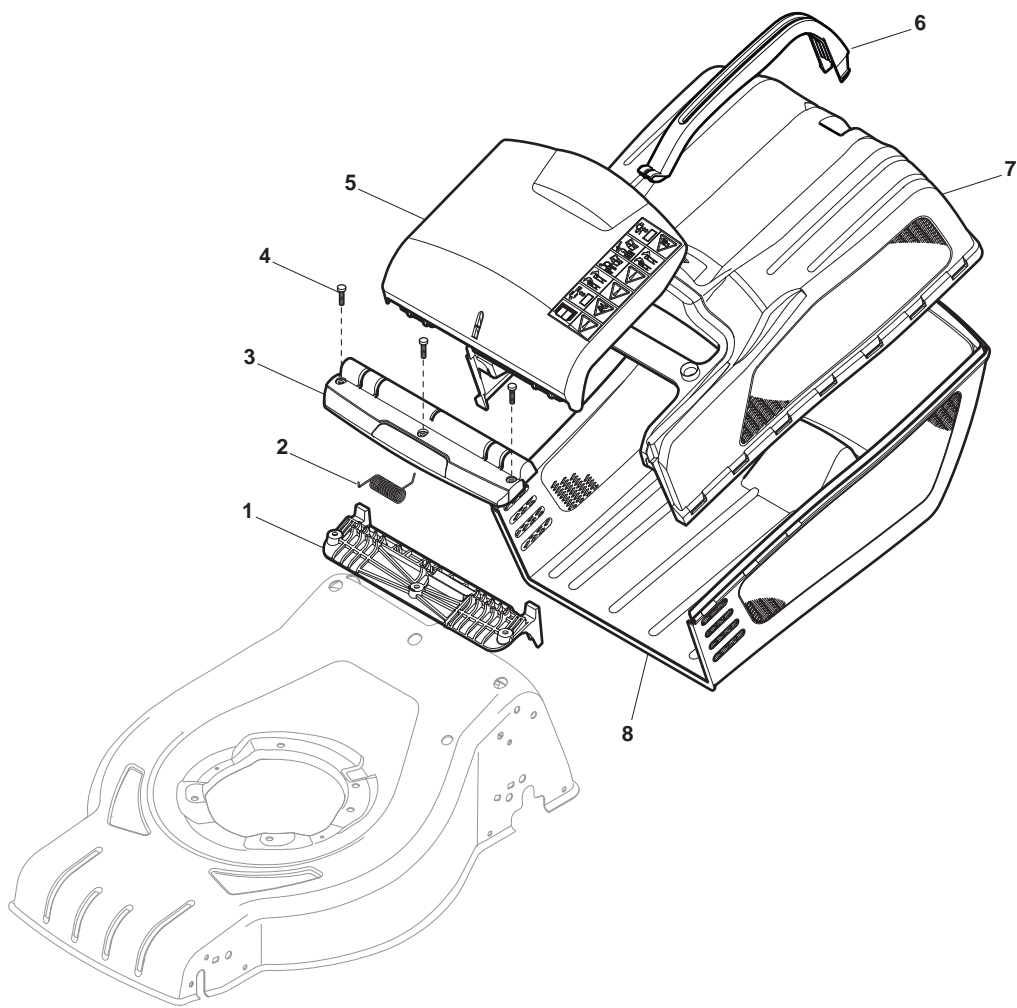

POSITION	PART No.	Q.Ty	DESCRIPTION	NOTES
1	322785331/0	1	Support	
2	122450464/0	1	Spring	
3	322109554/0	1	Cover, Black	
3	322109556/0	1	Cover, Yellow	
4	112728699/0	3	Screw	
5	322600206/1	1	Stone-Guard Black	
5	322600214/1	1	Stone-Guard Yellow	
6	322393643/0	1	Handle, Black	
7	322486260/0	1	Grassbox Upper Part, Black	
8	322486261/0	1	Grassbox Lower Part, Black