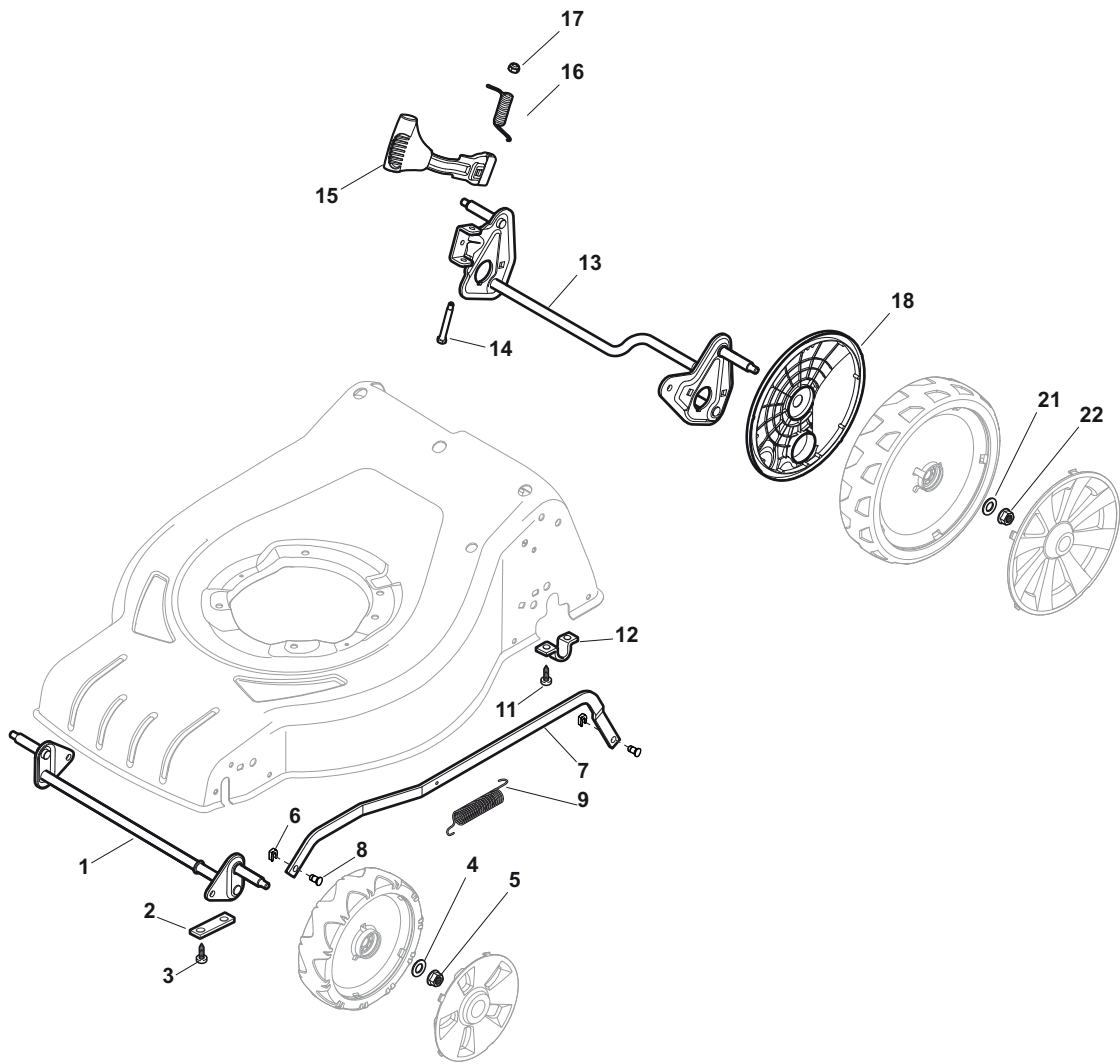

POSITION	PART No.	Q.Ty	DESCRIPTION	NOTES
1	381302821/0	1	Axle, Front Wheels	
2	322545142/0	2	Plate	
3	112728698/0	4	Screw	
4	112521350/0	2	Washer	
5	112155000/0	2	Nut	
6	112436051/0	2	Plate	
7	322869673/0	1	Rod, Height Adjustment	
8	122519820/0	2	Pin	
9	122446193/0	1	Spring	
11	112728698/0	4	Screw	
12	322545152/0	2	Plate	
13	381302817/0	1	Axle, Rear Wheels	
14	122534131/0	1	Pin	
15	381003357/0	1	Lever, Height Adjustment	
16	122446192/0	1	Spring	
17	112154510/0	1	Nut	
18	322600205/0	2	Wheel Protection	
21	112521350/0	2	Washer	
22	112155000/0	2	Nut	

POSITION	PART No.	Q.Ty	DESCRIPTION	NOTES
1	381006739/1	1	Handle, Upper Part	
1	381006745/1	1	Handle, Upper Part with sponge handgrip	
2	122430313/0	1	Guide Spring	
3	112521330/0	1	Washer	
4	112154510/0	1	Nut	
5	118390020/0	1	Fairlead	
6	181003363/1	1	Lever, Engine Brake Black	
7	181030056/0	1	Cable, Thread Engine Brake	
8	112727788/0	1	Screw	
9	112154510/0	1	Nut	
10	181003364/0	1	Lever, Driving Black	
11	381030051/0	1	Cable, Rear Drive	
12	181005511/0	1	Throttle Cable	

POSITION	PART No.	Q.Ty	DESCRIPTION	NOTES
1	112608600/0	4	Seeger	
2	122570120/1	1	Pinion L	
3	122570110/1	1	Pinion R	
4	322042066/0	2	Bush	
5	112521371/0	2	Washer	
6	181003092/0	1	Gear Box	
7	122601904/0	1	Pulley	
8	112645705/0	1	Pin	
9	122033283/0	1	Adjustment Rod	
10	135063800/0	1	Belt	
11	122041957/1	1	Bush	
12	122450063/0	1	Spring	
13	322680009/0	1	Washer	
14	112154510/0	1	Nut	
15	122110230/0	1	Cap	
16	122753000/0	2	Pin	

POSITION	PART No.	Q.Ty	DESCRIPTION	NOTES
1	381007455/1	2	Wheel Ø 180	
2	119216035/0	4	Bearing	
3	322110638/0	2	Hub Cap Grey	
5	381007467/1	2	Wheel Ø 240	
6	119216035/0	4	Bearing	
7	112728706/0	6	Screw	
9	322110639/0	2	Hub Cap Grey	