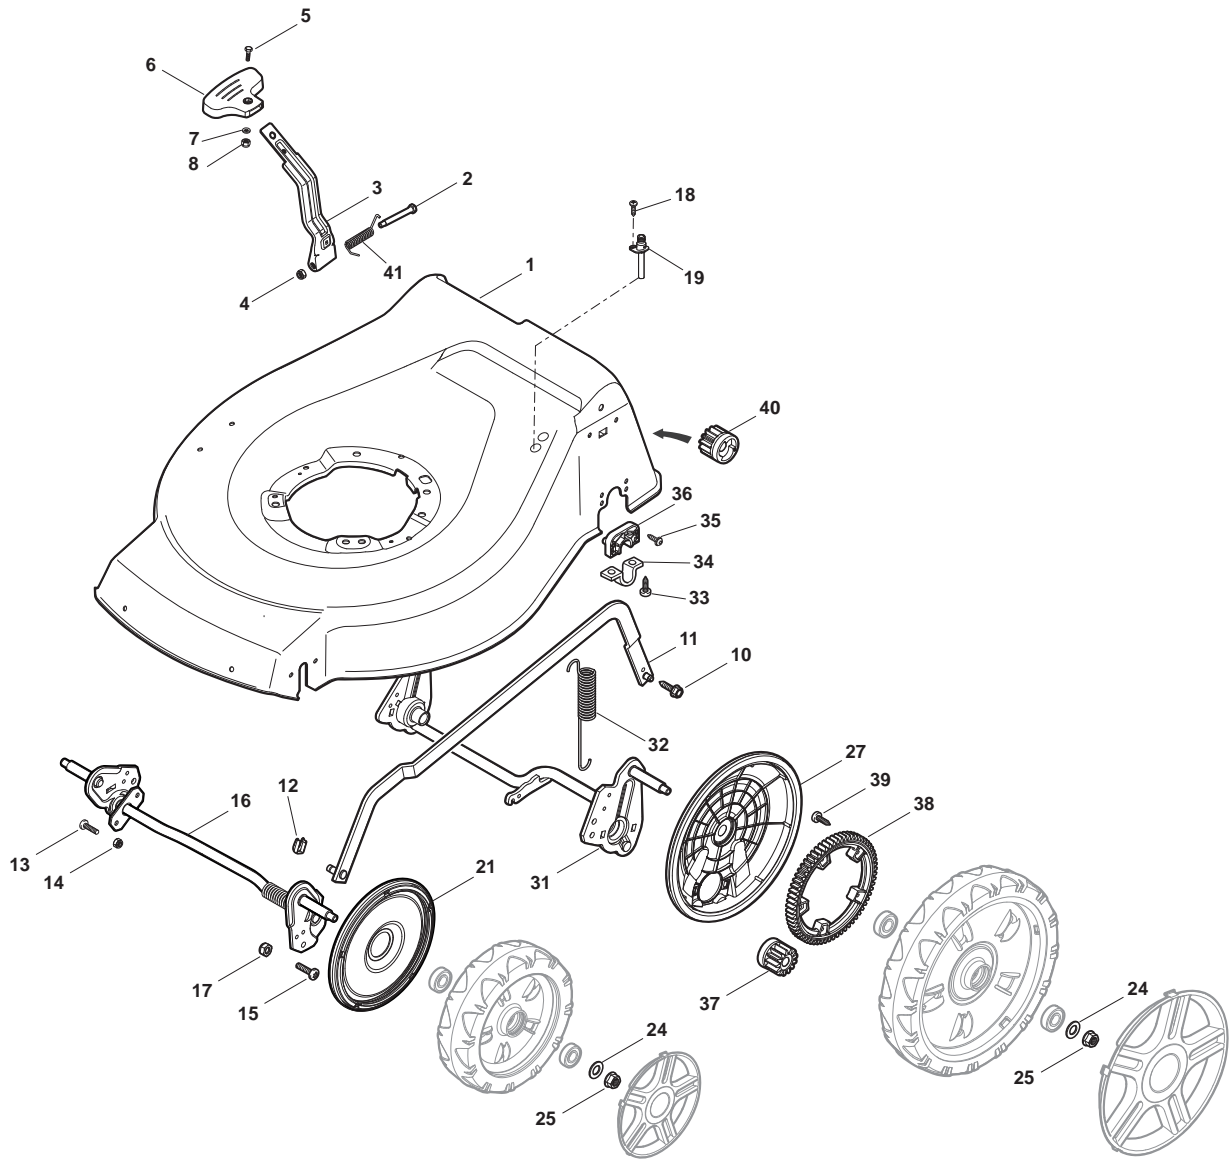

POSITION	PART No.	Q.Ty	DESCRIPTION	NOTES
1	381004562/0	1	Deck Yellow	
2	122534131/0	1	Pin	
3	381003398/0	1	Lever, Height Adjustment	
4	112154510/0	1	Nut	
5	112788512/0	1	Screw	
6	322394503/0	1	Knob	
7	112521310/0	1	Washer	
8	112150000/0	1	Nut	
10	122943013/0	1	Screw	
11	381002030/0	1	Rod, Height Adjustment	
12	112436051/0	1	Plate	
13	112727803/0	3	Screw	
14	112154510/0	3	Nut	
15	112727801/0	1	Screw	
16	381002883/1	1	Axle, Front Wheels	
17	112154510/0	1	Nut	
18	112728450/0	1	Screw	
19	322034002/0	1	Washing Connection	
21	322600145/0	2	Protection, Wheel	
24	112521350/0	4	Washer	
25	112155000/0	4	Nut	
27	322600208/0	2	Protection, Wheel	
31	381302835/1	1	Axle, Rear Wheels	
32	122450460/0	1	Spring	
33	112728697/0	4	Screw	
34	322545152/0	2	Plate	
35	112728697/0	4	Screw	
36	322785304/1	2	Support	
37	122570134/0	1	Pinion L	
38	322120115/0	2	Ring Gear	
39	112728706/0	6	Screw	
40	122570133/0	1	Pinion R	
41	122446192/0	1	Spring