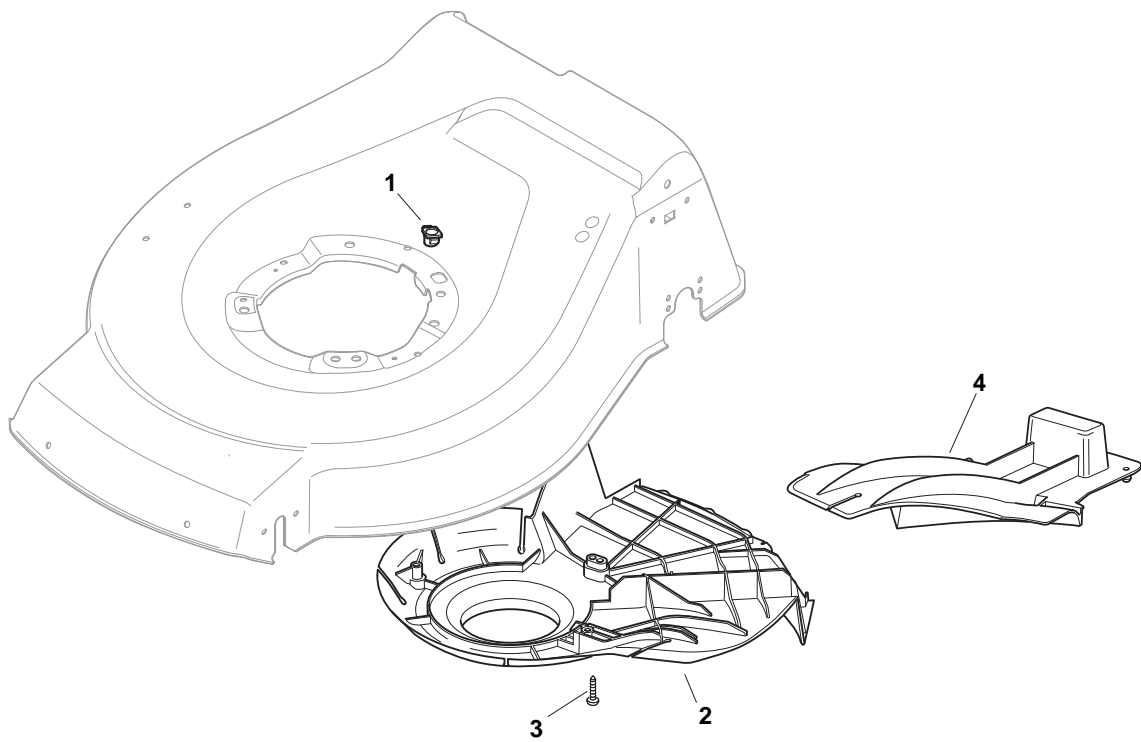

THIS INFORMATION IS NOT INTENDED FOR SALE OR RESALE, AND THIS NOTICE MUST REMAIN ON ALL COPIES.

POSITION	PART No.	Q.Ty	DESCRIPTION	NOTES
1	381004562/0	1	Deck Yellow	
2	122534131/0	1	Pin	
3	381003398/0	1	Lever, Height Adjustment	
4	112154510/0	1	Nut	
5	112788512/0	1	Screw	
6	322394503/0	1	Knob	
7	112521310/0	1	Washer	
8	112150000/0	1	Nut	
10	122943013/0	1	Screw	
11	381002030/0	1	Rod, Height Adjustment	
12	112436051/0	1	Plate	
13	112727803/0	3	Screw	
14	112154510/0	3	Nut	
15	112727801/0	1	Screw	
16	381002883/1	1	Axle, Front Wheels	
17	112154510/0	1	Nut	
18	112728450/0	1	Screw	
19	322034002/0	1	Washing Connection	
21	322600145/0	2	Protection, Wheel	
24	112521350/0	4	Washer	
25	112155000/0	4	Nut	
27	322600208/0	2	Protection, Wheel	
31	381302835/1	1	Axle, Rear Wheels	
32	122450460/0	1	Spring	
33	112728697/0	4	Screw	
34	322545152/0	2	Plate	
35	112728697/0	4	Screw	
36	322785304/1	2	Support	
37	122570134/0	1	Pinion L	
38	322120115/0	2	Ring Gear	
39	112728706/0	6	Screw	
40	122570133/0	1	Pinion R	
41	122446192/0	1	Spring	

POSITION	PART No.	Q.Ty	DESCRIPTION	NOTES
1	322291150/0	1	Rubber Insert	
2	322060198/1	1	Protection, Belt	
3	112728530/0	3	Screw	
4	322140223/0	1	Deflector	

POSITION	PART No.	Q.Ty	DESCRIPTION	NOTES
1	322500102/0	1	Front Combi	
2	112523000/1	2	Washer	
3	112728124/0	2	Screw	
5	322226151/0	1	Mask, Black	
6	112727799/0	2	Screw	
7	322393639/0	1	Handle, Grey	
8	112154510/0	2	Nut	

POSITION	PART No.	Q.Ty	DESCRIPTION	NOTES
1	119216035/0	8	Bearing	
2	381007416/2	4	Wheel Ø 200	
3	322110492/0	2	Hub Cap Grey	
4	381007417/2	2	Wheel Ø 280	
5	322110560/0	2	Hub Cap	

POSITION	PART No.	Q.Ty	DESCRIPTION	NOTES
1	112735108/1	3	Screw	
2	122465607/3	1	Hub With Pulley, Crankshaft Ø 22.2	
3	181004397/0	1	Blade Winged	
4	122160400/0	1	Elastic Washer	
5	112523080/0	1	Washer	
6	112735698/0	1	Screw	
7	112139100/0	1	Feather, Crankshaft Ø 22.2	