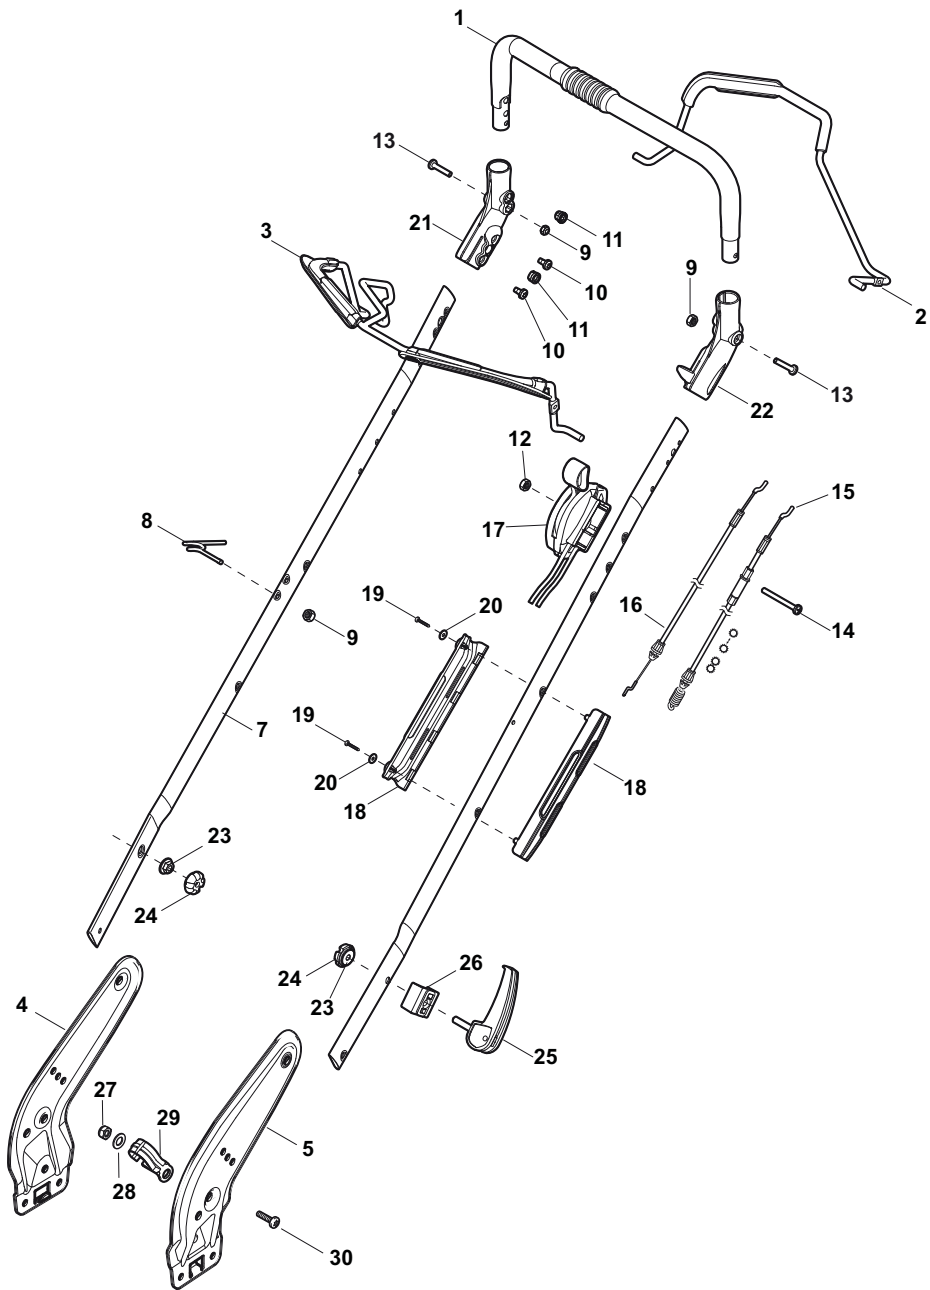

POSITION	PART No.	Q.Ty	DESCRIPTION	NOTES
1	322291150/0	1	Rubber Insert	
2	322060198/1	1	Protection, Belt	
3	112728530/0	3	Screw	
4	322140223/0	1	Deflector	

POSITION	PART No.	Q.Ty	DESCRIPTION	NOTES
1	322500102/0	1	Front Combi	
2	112523000/1	2	Washer	
3	112728124/0	2	Screw	
5	322226151/0	1	Mask, Black	
6	112727799/0	2	Screw	
7	322393639/0	1	Handle, Grey	
8	112154510/0	2	Nut	

POSITION	PART No.	Q.Ty	DESCRIPTION	NOTES
1	112608600/0	2	Seeger	
2	119216035/0	2	Bearing	
3	122753000/0	2	Pin	
5	181003076/1	1	Gear Box G.T. Cone Clutch	
6	122601904/0	1	Pulley	
7	112645705/0	1	Pin	
8	122033283/0	1	Adjustment Rod	
9	135063800/0	1	Belt	
11	122041957/1	1	Bush	
12	122450063/0	1	Spring	
13	322680009/0	1	Washer	
14	112154510/0	1	Nut	
15	122110230/0	1	Cap	

POSITION	PART No.	Q.Ty	DESCRIPTION	NOTES
1	119216035/0	8	Bearing	
2	381007416/2	4	Wheel Ø 200	
3	322110492/0	2	Hub Cap Grey	
4	381007417/2	2	Wheel Ø 280	
5	322110560/0	2	Hub Cap	

POSITION	PART No.	Q.Ty	DESCRIPTION	NOTES
1	112735108/1	3	Screw	
2	122465607/3	1	Hub With Pulley, Crankshaft Ø 22.2	
3	181004397/0	1	Blade Winged	
4	122160400/0	1	Elastic Washer	
5	112523080/0	1	Washer	
6	112735698/0	1	Screw	
7	112139100/0	1	Feather, Crankshaft Ø 22.2	