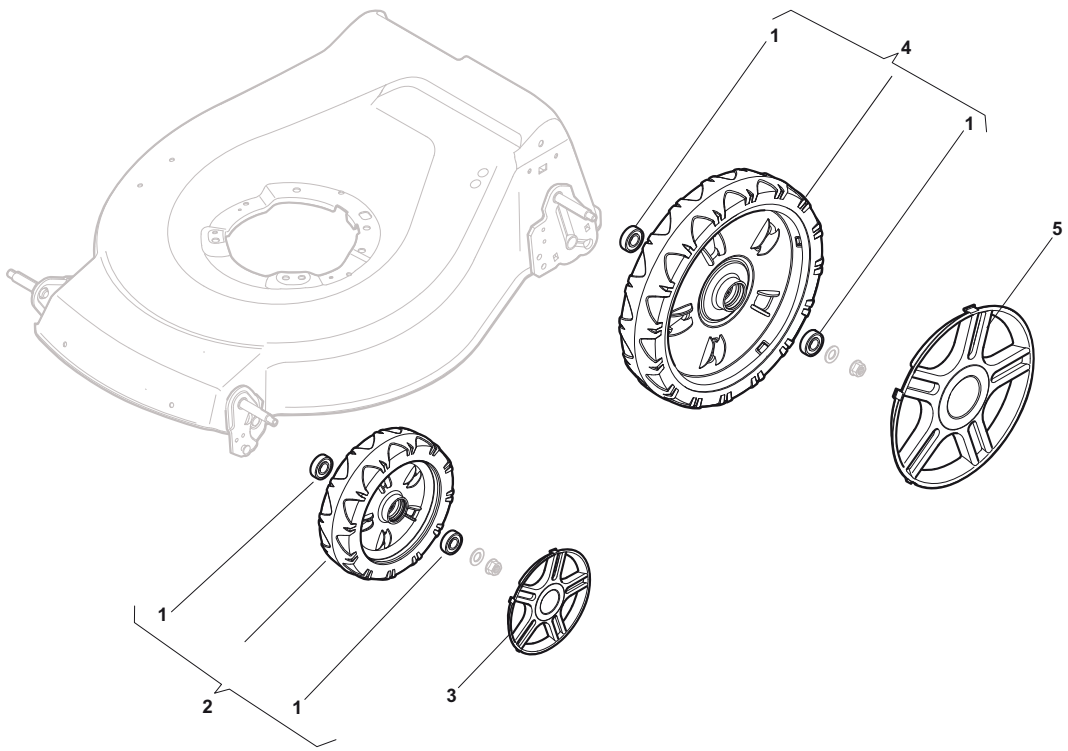

POSITION	PART No.	Q.Ty	DESCRIPTION	NOTES
1	322291150/0	1	Rubber Insert	
2	322060198/1	1	Protection, Belt	
3	112728530/0	3	Screw	
4	322140223/0	1	Deflector	

POSITION	PART No.	Q.Ty	DESCRIPTION	NOTES
1	322500102/0	1	Front Combi	
2	112523000/1	2	Washer	
3	112728124/0	2	Screw	
5	322226151/0	1	Mask, Black	
6	112727799/0	2	Screw	
7	322393639/0	1	Handle, Grey	
8	112154510/0	2	Nut	

POSITION	PART No.	Q.Ty	DESCRIPTION	NOTES
1	381006670/2	1	Handgrip	
2	381003349/0	1	Lever, Driving	
3	381003344/0	1	Lever, Engine Brake	
4	381005149/0	1	Bracket, R	
5	381005151/0	1	Bracket, L	
7	381006773/0	2	Handle Black	
8	122430309/0	1	Spring	
9	112154330/0	2	Nut	
10	112735662/1	4	Screw	
11	322041967/0	4	Bush	
12	112154510/0	3	Nut	
13	112728721/0	2	Screw	
14	112727786/0	1	Screw	
15	381030093/0	1	Cable, Rear Drive	
16	181030073/0	1	Cable, Thread Engine Brake	
17	181005516/0	1	Throttle Cable	
18	322806644/0	1	Protection	
19	112727812/0	2	Screw	
20	112523000/1	2	Washer	
21	322488301/0	1	Support , R	
22	322488303/0	1	Support, L	
23	112154220/0	2	Nut	
24	322399835/0	2	Knob	
25	381003253/0	2	Handle	
26	322680017/0	2	Support	
27	112155000/0	1	Nut	
28	125038002/1	1	Bush	
29	322192156/0	1	Fair Led	
30	112760605/0	1	Screw	

POSITION	PART No.	Q.Ty	DESCRIPTION	NOTES
1	112608600/0	2	Seeger	
2	119216035/0	2	Bearing	
3	122753000/0	2	Pin	
5	181003076/1	1	Gear Box G.T. Cone Clutch	
6	122601904/0	1	Pulley	
7	112645705/0	1	Pin	
8	122033283/0	1	Adjustment Rod	
9	135063800/0	1	Belt	
11	122041957/1	1	Bush	
12	122450063/0	1	Spring	
13	322680009/0	1	Washer	
14	112154510/0	1	Nut	
15	122110230/0	1	Cap	