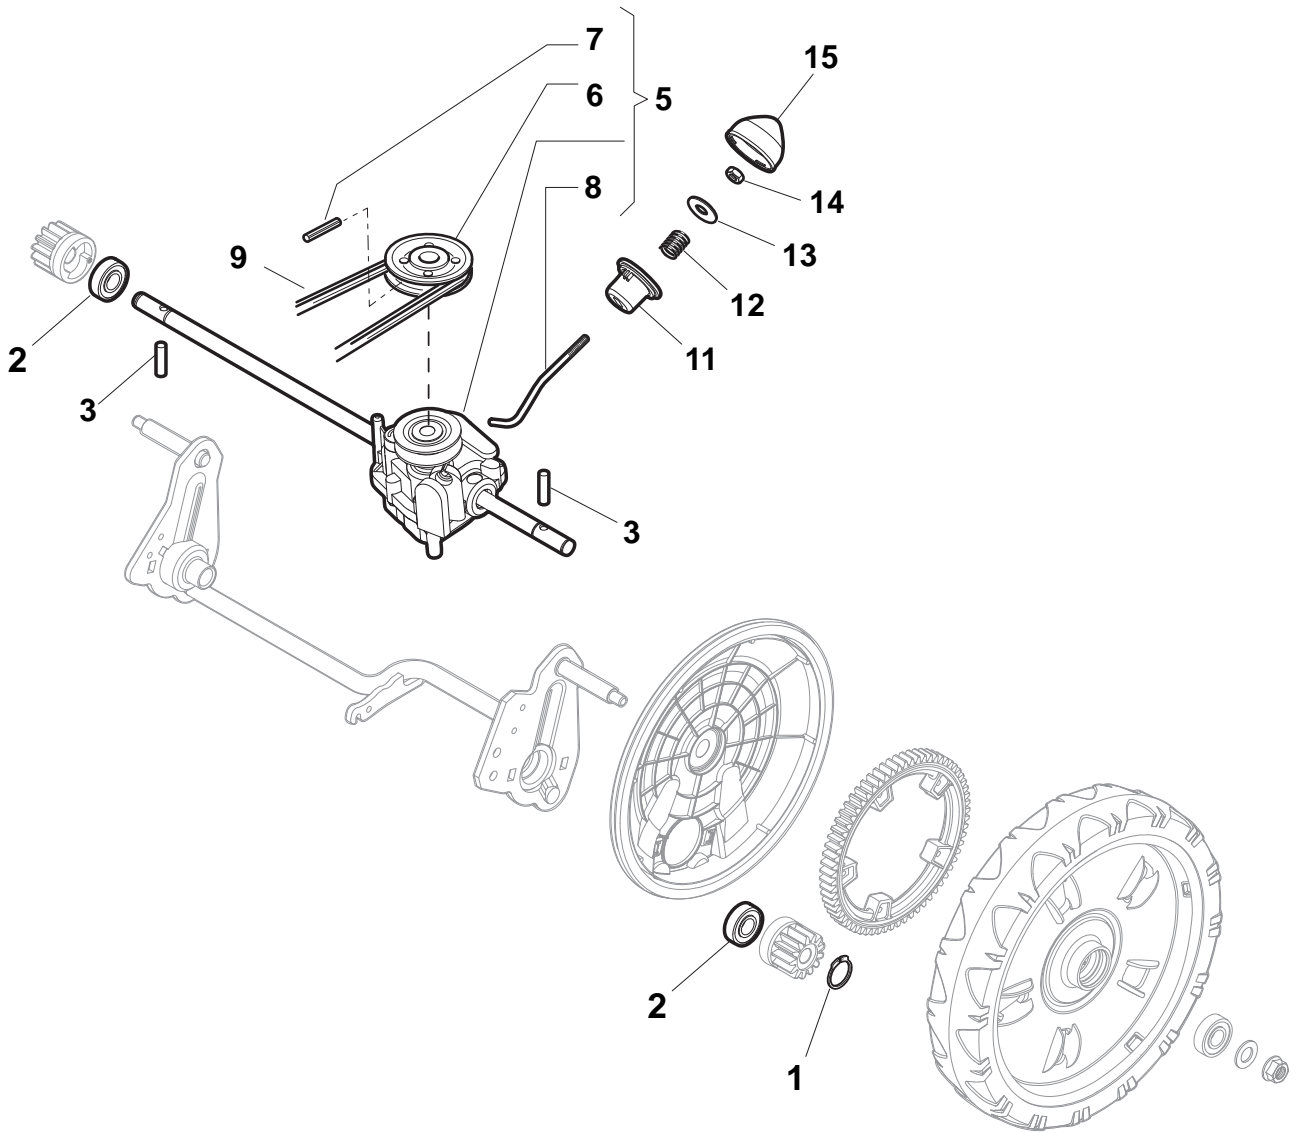

POSITION	PART No.	Q.Ty	DESCRIPTION	NOTES
1	322291150/0	1	Rubber Insert	
2	322060198/1	1	Protection, Belt	
3	112728530/0	3	Screw	
4	322140223/0	1	Deflector	

POSITION	PART No.	Q.Ty	DESCRIPTION	NOTES
1	322500102/0	1	Front Combi	
2	112523000/1	2	Washer	
3	112728124/0	2	Screw	
5	322226151/0	1	Mask, Black	
6	112727799/0	2	Screw	
7	322393639/0	1	Handle, Grey	
8	112154510/0	2	Nut	

POSITION	PART No.	Q.Ty	DESCRIPTION	NOTES
1	112608600/0	2	Seeger	
2	119216035/0	2	Bearing	
3	122753000/0	2	Pin	
5	181003076/1	1	Gear Box G.T. Cone Clutch	
6	122601904/0	1	Pulley	
7	112645705/0	1	Pin	
8	122033283/0	1	Adjustment Rod	
9	135063800/0	1	Belt	
11	122041957/1	1	Bush	
12	122450063/0	1	Spring	
13	322680009/0	1	Washer	
14	112154510/0	1	Nut	
15	122110230/0	1	Cap	

POSITION	PART No.	Q.Ty	DESCRIPTION	NOTES
1	119216035/0	8	Bearing	
2	381007416/2	4	Wheel Ø 200	
3	322110492/0	2	Hub Cap Grey	
4	381007417/2	2	Wheel Ø 280	
5	322110560/0	2	Hub Cap	

POSITION	PART No.	Q.Ty	DESCRIPTION	NOTES
1	112735108/1	3	Screw	
2	122465607/3	1	Hub With Pulley, Crankshaft Ø 22.2	
3	181004397/0	1	Blade Winged	
4	122160400/0	1	Elastic Washer	
5	112523080/0	1	Washer	
6	112735698/0	1	Screw	
7	112139100/0	1	Feather, Crankshaft Ø 22.2	