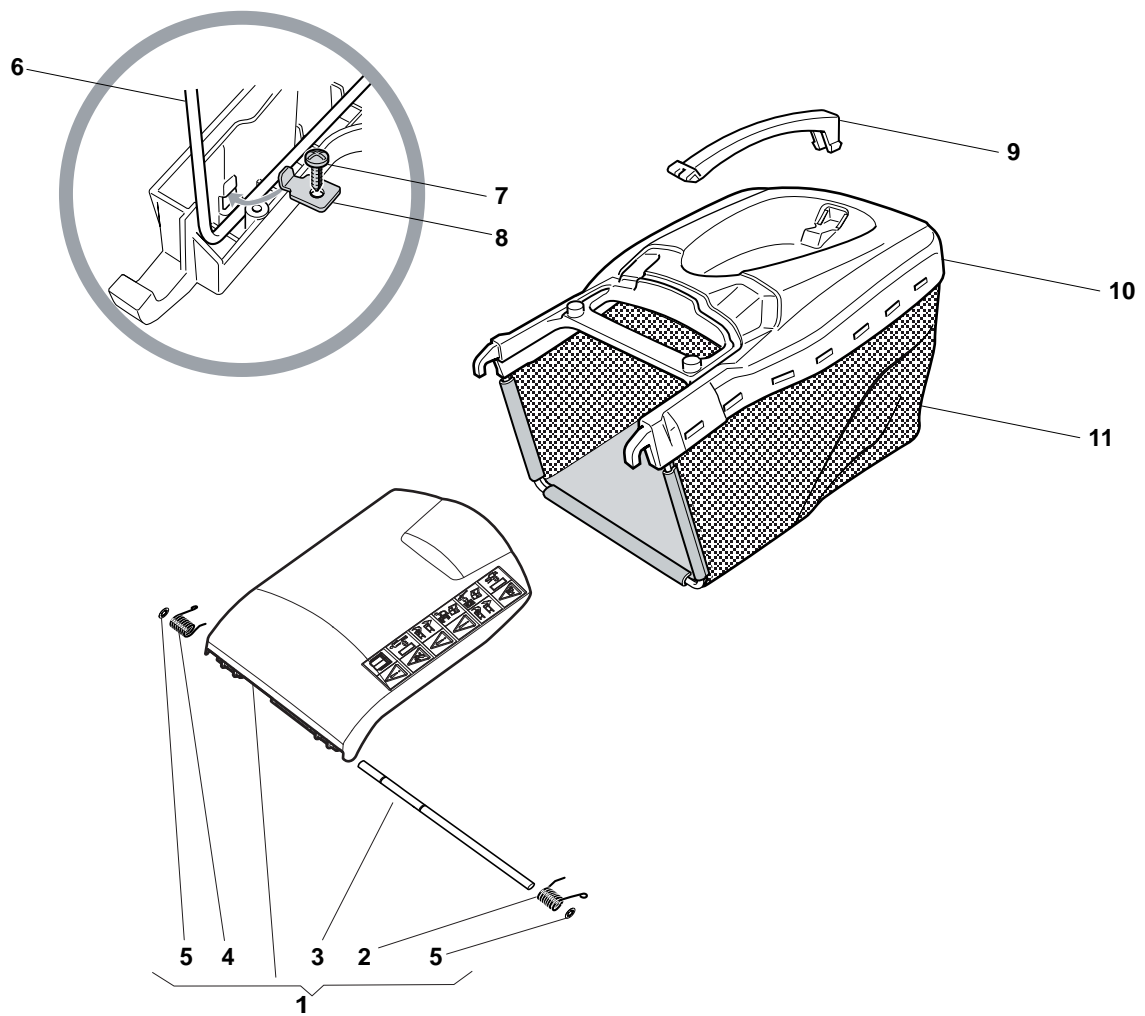

POSITION	PART No.	Q.Ty	DESCRIPTION	NOTES
1	381006670/2	1	Handgrip	
2	381003349/0	1	Lever, Driving	
3	381003344/0	1	Lever, Engine Brake	
4	381005149/0	1	Bracket, R	
5	381005151/0	1	Bracket, L	
7	381006773/0	2	Handle Black	
8	122430309/0	1	Spring	
9	112154330/0	2	Nut	
10	112735662/1	4	Screw	
11	322041967/0	4	Bush	
12	112154510/0	3	Nut	
13	112728721/0	2	Screw	
14	112727786/0	1	Screw	
15	381030093/0	1	Cable, Rear Drive	
16	181030073/0	1	Cable, Thread Engine Brake	
17	181005516/0	1	Throttle Cable	
18	322806644/0	1	Protection	
19	112727812/0	2	Screw	
20	112523000/1	2	Washer	
21	322488301/0	1	Support , R	
22	322488303/0	1	Support, L	
23	112154220/0	2	Nut	
24	322399835/0	2	Knob	
25	381003253/0	2	Handle	
26	322680017/0	2	Support	
27	112155000/0	1	Nut	
28	125038002/1	1	Bush	
29	322192156/0	1	Fair Led	
30	112760605/0	1	Screw	

POSITION	PART No.	Q.Ty	DESCRIPTION	NOTES
1	112608600/0	2	Seeger	
2	119216035/0	2	Bearing	
3	122753000/0	2	Pin	
5	181003076/1	1	Gear Box G.T. Cone Clutch	
6	122601904/0	1	Pulley	
7	112645705/0	1	Pin	
8	122033283/0	1	Adjustment Rod	
9	135063800/0	1	Belt	
11	122041957/1	1	Bush	
12	122450063/0	1	Spring	
13	322680009/0	1	Washer	
14	112154510/0	1	Nut	
15	122110230/0	1	Cap	

POSITION	PART No.	Q.Ty	DESCRIPTION	NOTES
1	119216035/0	8	Bearing	
2	381007416/2	4	Wheel Ø 200	
3	322110492/0	2	Hub Cap Grey	
4	381007417/2	2	Wheel Ø 280	
5	322110560/0	2	Hub Cap	

POSITION	PART No.	Q.Ty	DESCRIPTION	NOTES
1	112735108/1	3	Screw	
2	122465607/3	1	Hub With Pulley, Crankshaft Ø 22.2	
3	181004397/0	1	Blade Winged	
4	122160400/0	1	Elastic Washer	
5	112523080/0	1	Washer	
6	112735698/0	1	Screw	
7	112139100/0	1	Feather, Crankshaft Ø 22.2	