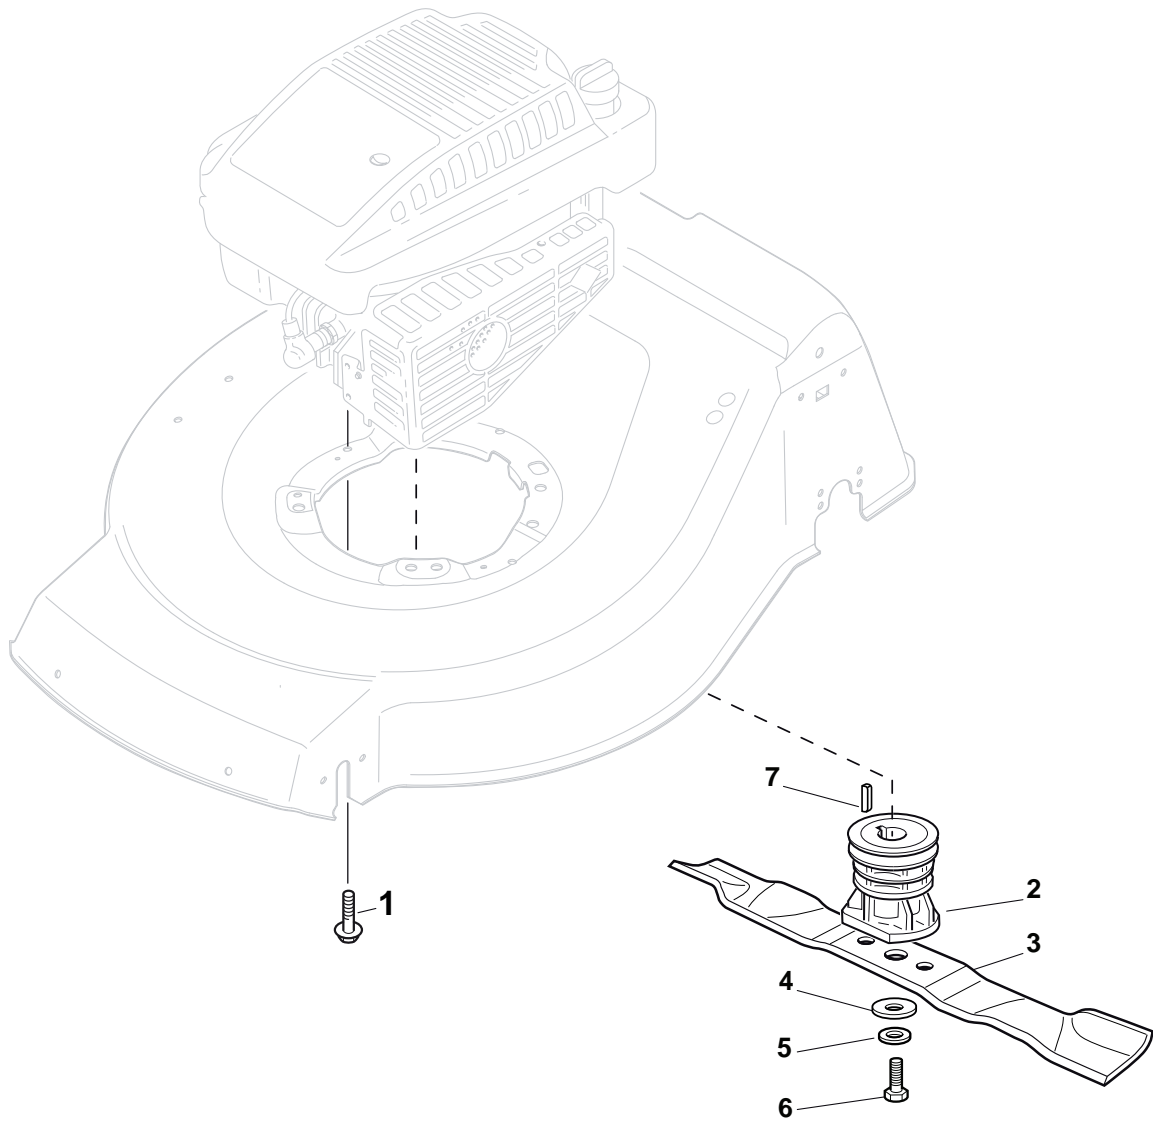

POSITION	PART No.	Q.Ty	DESCRIPTION	NOTES
1	112735108/1	3	Screw	
2	122465607/3	1	Hub With Pulley, Crankshaft Ø 22.2	
3	181004397/0	1	Blade Winged	
4	122160400/0	1	Elastic Washer	
5	112523080/0	1	Washer	
6	112735698/0	1	Screw	
7	112139100/0	1	Feather, Crankshaft Ø 22.2