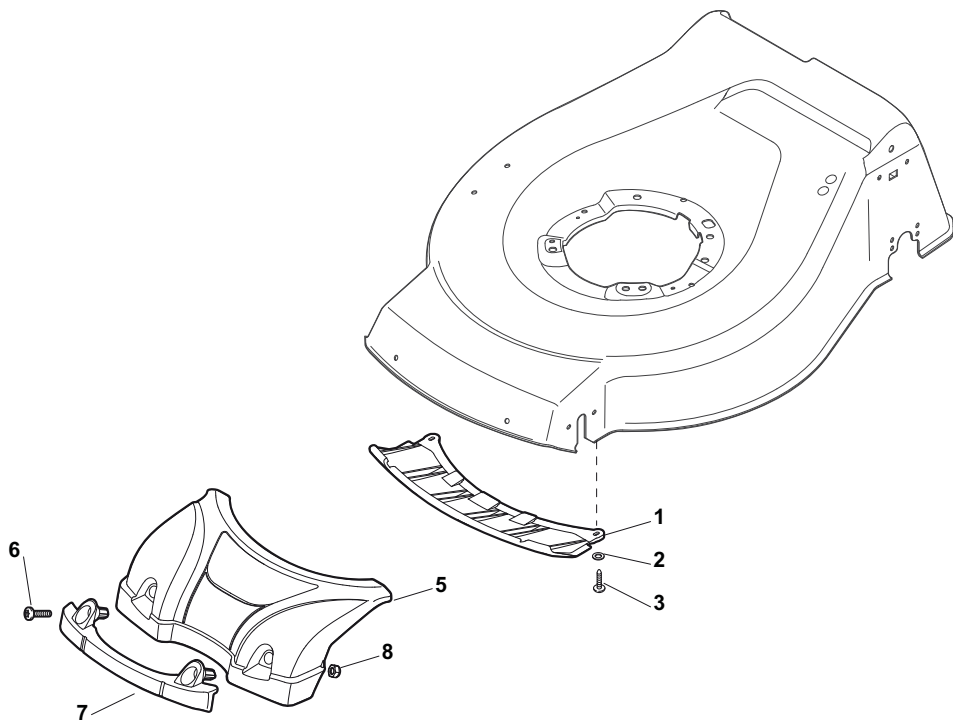

THIS INFORMATION IS NOT INTENDED FOR SALE OR RESALE, AND THIS NOTICE MUST REMAIN ON ALL COPIES.

POSITION	PART No.	Q.Ty	DESCRIPTION	NOTES
1	381004562/0	1	Deck Yellow	
2	122534131/0	1	Pin	
3	381003398/0	1	Lever, Height Adjustment	
4	112154510/0	1	Nut	
5	112788512/0	1	Screw	
6	322394503/0	1	Knob	
7	112521310/0	1	Washer	
8	112150000/0	1	Nut	
10	122943013/0	1	Screw	
11	381002030/0	1	Rod, Height Adjustment	
12	112436051/0	1	Plate	
13	112727803/0	3	Screw	
14	112154510/0	3	Nut	
15	112727801/0	1	Screw	
16	381002883/1	1	Axle, Front Wheels	
17	112154510/0	1	Nut	
18	112728450/0	1	Screw	
19	322034002/0	1	Washing Connection	
21	322600145/0	2	Protection, Wheel	
24	112521350/0	4	Washer	
25	112155000/0	4	Nut	
27	322600208/0	2	Protection, Wheel	
31	381302835/1	1	Axle, Rear Wheels	
32	122450460/0	1	Spring	
33	112728697/0	4	Screw	
34	322545152/0	2	Plate	
35	112728697/0	4	Screw	
36	322785304/1	2	Support	
37	122570134/0	1	Pinion L	
38	322120115/0	2	Ring Gear	
39	112728706/0	6	Screw	
40	122570133/0	1	Pinion R	
41	122446192/0	1	Spring	

POSITION	PART No.	Q.Ty	DESCRIPTION	NOTES
1	322291150/0	1	Rubber Insert	
2	322060198/1	1	Protection, Belt	
3	112728530/0	3	Screw	
4	322140223/0	1	Deflector	

POSITION	PART No.	Q.Ty	DESCRIPTION	NOTES
1	322500102/0	1	Front Combi	
2	112523000/1	2	Washer	
3	112728124/0	2	Screw	
5	322226151/0	1	Mask, Black	
6	112727799/0	2	Screw	
7	322393639/0	1	Handle, Grey	
8	112154510/0	2	Nut	

POSITION	PART No.	Q.Ty	DESCRIPTION	NOTES
1	119216035/0	8	Bearing	
2	381007416/2	4	Wheel Ø 200	
3	322110492/0	2	Hub Cap Grey	
4	381007417/2	2	Wheel Ø 280	
5	322110560/0	2	Hub Cap	

POSITION	PART No.	Q.Ty	DESCRIPTION	NOTES
1	112735108/1	3	Screw	
2	122465607/3	1	Hub With Pulley, Crankshaft Ø 22.2	
3	181004397/0	1	Blade Winged	
4	122160400/0	1	Elastic Washer	
5	112523080/0	1	Washer	
6	112735698/0	1	Screw	
7	112139100/0	1	Feather, Crankshaft Ø 22.2	