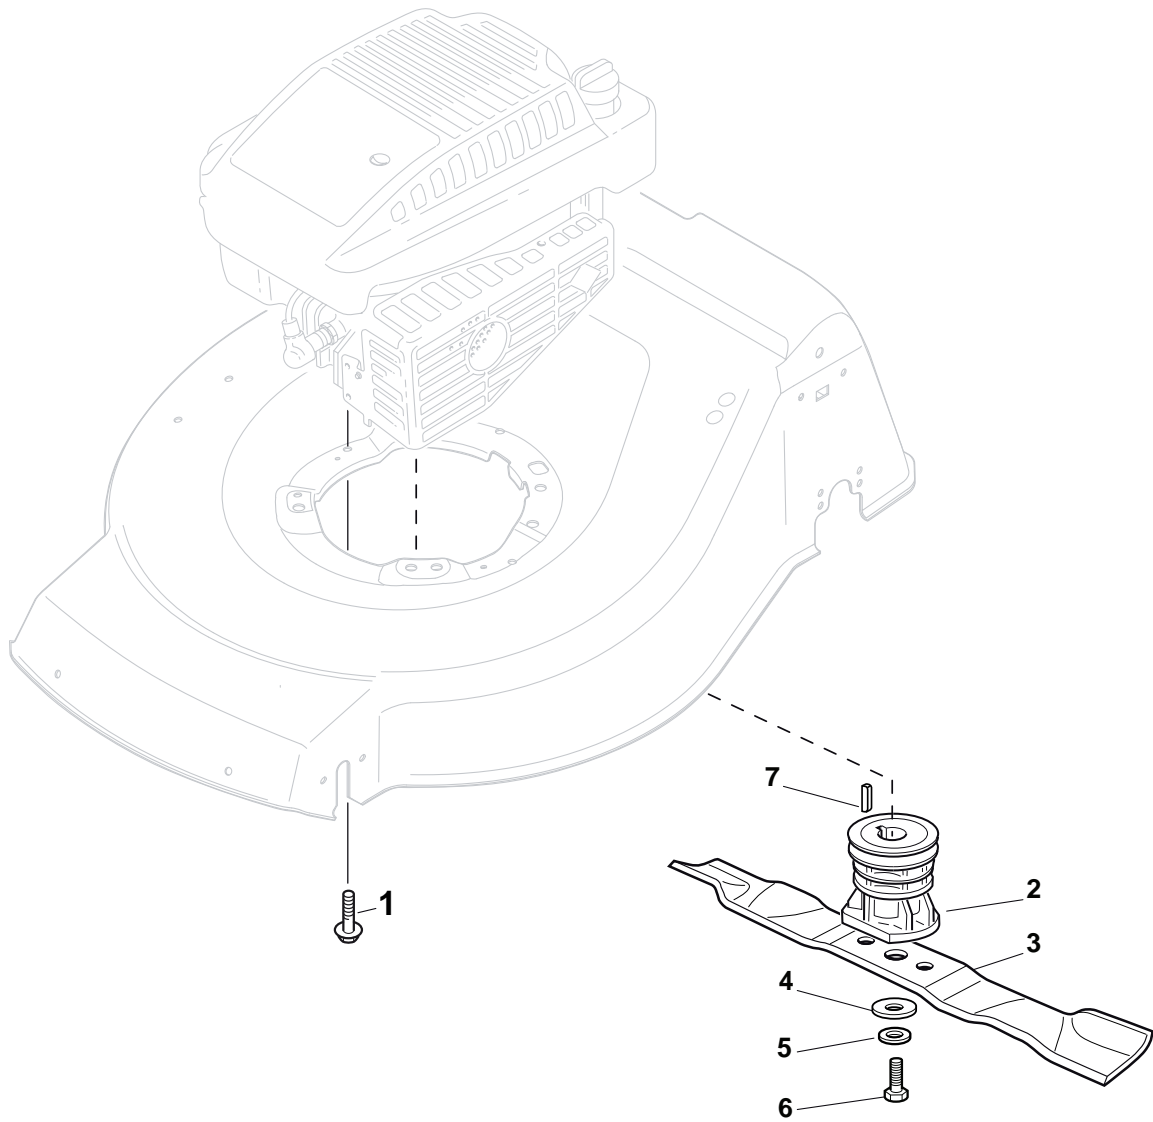

POSITION	PART No.	Q.Ty	DESCRIPTION	NOTES
1	112735108/1	3	Screw	
2	122465608/2	1	Hub With Pulley, Crankshaft Ø 25	
3	181004398/0	1	Blade Winged	
4	122160400/0	1	Elastic Washer	
5	112523080/0	1	Washer	
6	112735698/0	1	Screw	
7	112139150/0	1	Feather, Crankshaft Ø 25