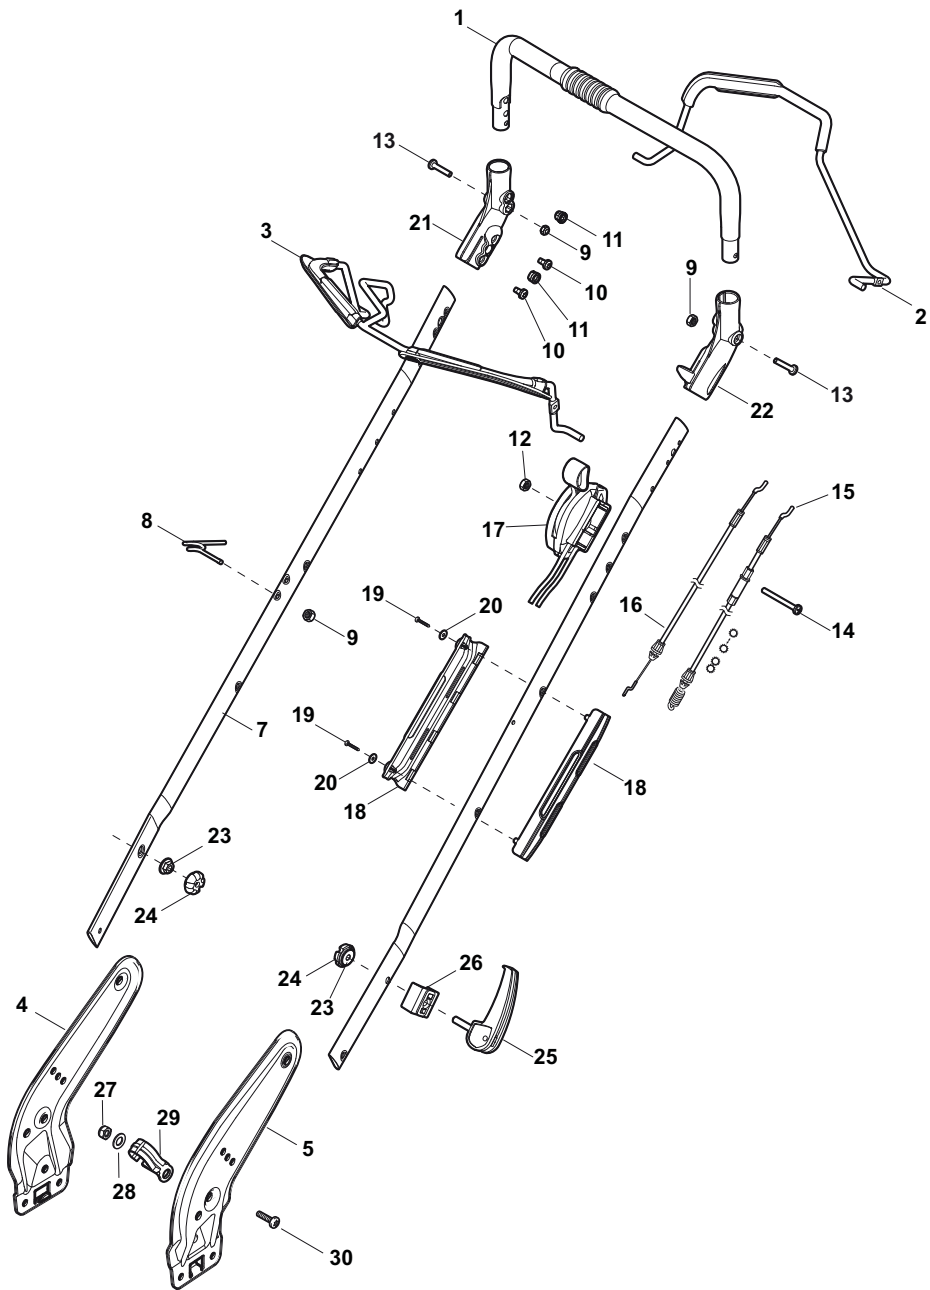

POSITION	PART No.	Q.Ty	DESCRIPTION	NOTES
1	322291150/0	1	Rubber Insert	
2	322060197/3	1	Protection, Belt	
3	112728530/0	3	Screw	
4	122140222/0	1	Deflector	

POSITION	PART No.	Q.Ty	DESCRIPTION	NOTES
1	322500103/0	1	Front Combi	
2	112523000/1	2	Washer	
3	112728124/0	2	Screw	
5	322226152/0	1	Mask, Black	
6	112727799/0	2	Screw	
7	322393639/0	1	Handle, Yellow	
8	112154510/0	2	Nut	

POSITION	PART No.	Q.Ty	DESCRIPTION	NOTES
1	112608600/0	2	Seeger	
2	119216035/0	2	Bearing	
3	122753000/0	2	Pin	
5	181003076/1	1	Gear Box G.T. Cone Clutch	
6	122601904/0	1	Pulley	
7	112645705/0	1	Pin	
8	122033283/0	1	Adjustment Rod	
9	135063902/0	1	Belt	
11	122041957/1	1	Bush	
12	122450063/0	1	Spring	
13	322680009/0	1	Washer	
14	112154510/0	1	Nut	
15	122110230/0	1	Cap	

POSITION	PART No.	Q.Ty	DESCRIPTION	NOTES
1	119216035/0	8	Bearing	
2	381007416/2	4	Wheel Ø 200	
3	322110492/0	2	Hub Cap Grey	
4	381007417/2	2	Wheel Ø 280	
5	322110560/0	2	Hub Cap Grey	

POSITION	PART No.	Q.Ty	DESCRIPTION	NOTES
1	112735108/1	3	Screw	
2	122465608/2	1	Hub With Pulley, Crankshaft Ø 25	
3	181004398/0	1	Blade Winged	
4	122160400/0	1	Elastic Washer	
5	112523080/0	1	Washer	
6	112735698/0	1	Screw	
7	112139150/0	1	Feather, Crankshaft Ø 25	