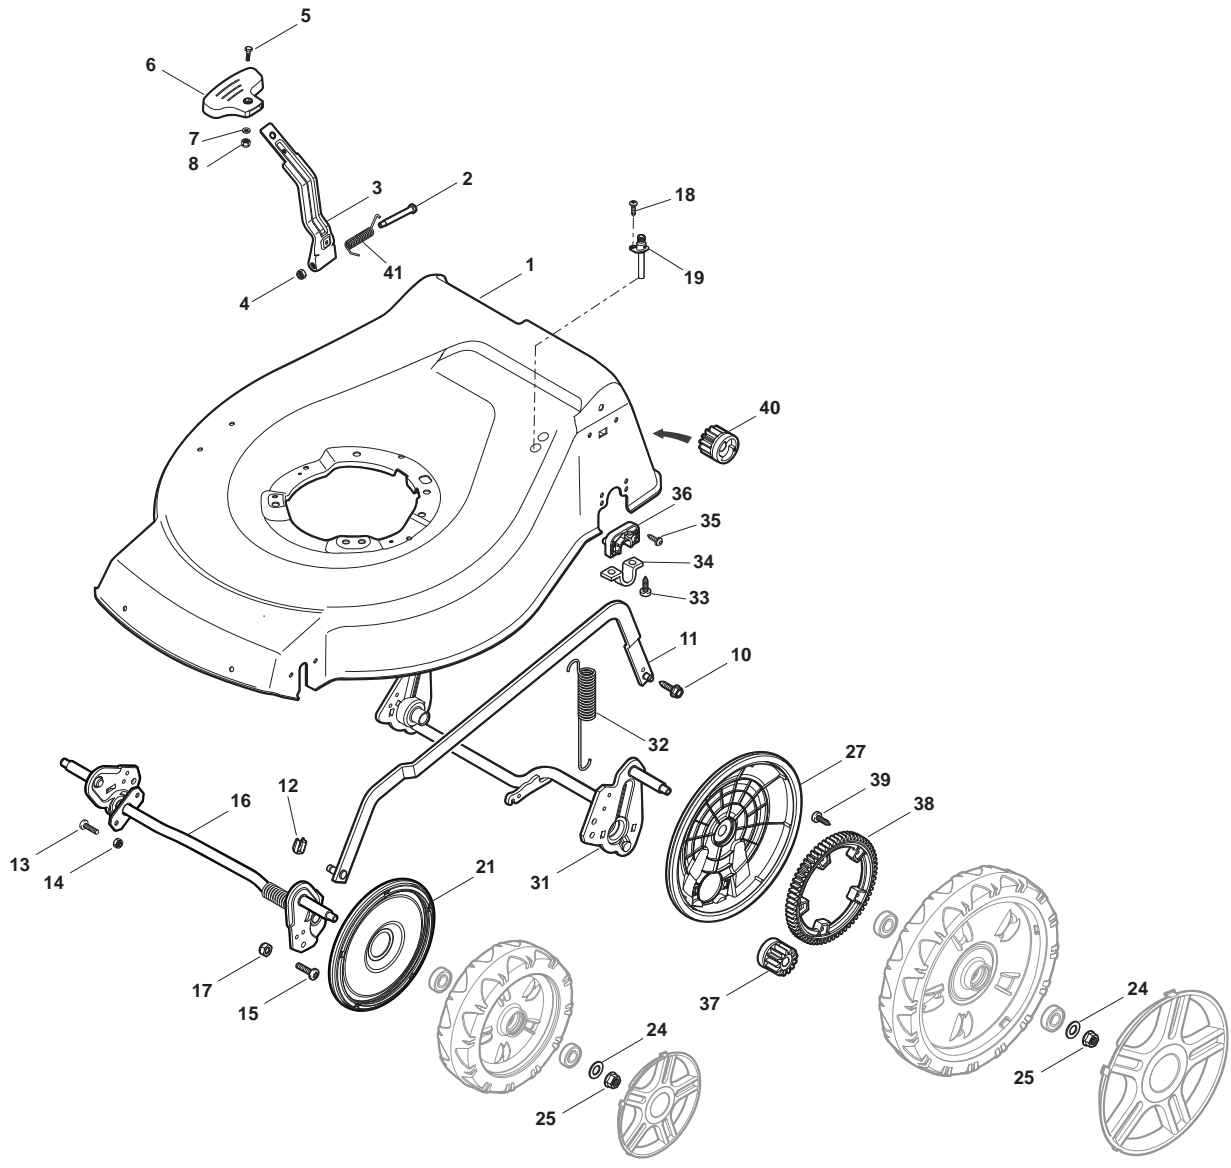

POSITION	PART No.	Q.Ty	DESCRIPTION	NOTES
1	381004590/0	1	Deck Yellow	
2	122534131/0	1	Pin	
3	381003398/0	1	Lever, Height Adjustment	
4	112154510/0	1	Nut	
5	112788512/0	1	Screw	
6	322394503/0	1	Knob	
7	112521310/0	1	Washer	
8	112150000/0	1	Nut	
10	122943013/0	1	Screw	
11	381002032/0	1	Rod, Height Adjustment	
12	112436051/0	1	Plate	
13	112727803/0	3	Screw	
14	112154510/0	3	Nut	
15	112727801/0	1	Screw	
16	381002887/1	1	Axle, Front Wheels	
17	112154510/0	1	Nut	
18	112728450/0	1	Screw	
19	322034002/0	1	Washing Connection	
21	322600145/0	2	Protection, Wheel	
24	112521350/0	4	Washer	
25	112155000/0	4	Nut	
27	322600208/0	2	Protection, Wheel	
31	381302835/1	1	Axle, Rear Wheels	
32	122450460/0	1	Spring	
33	112728697/0	4	Screw	
34	322545152/0	2	Plate	
35	112728697/0	4	Screw	
36	322785304/1	2	Support	
37	122570134/0	1	Pinion L	
38	322120115/0	2	Ring Gear	
39	112728706/0	6	Screw	
40	122570133/0	1	Pinion R	
41	122446192/0	1	Spring