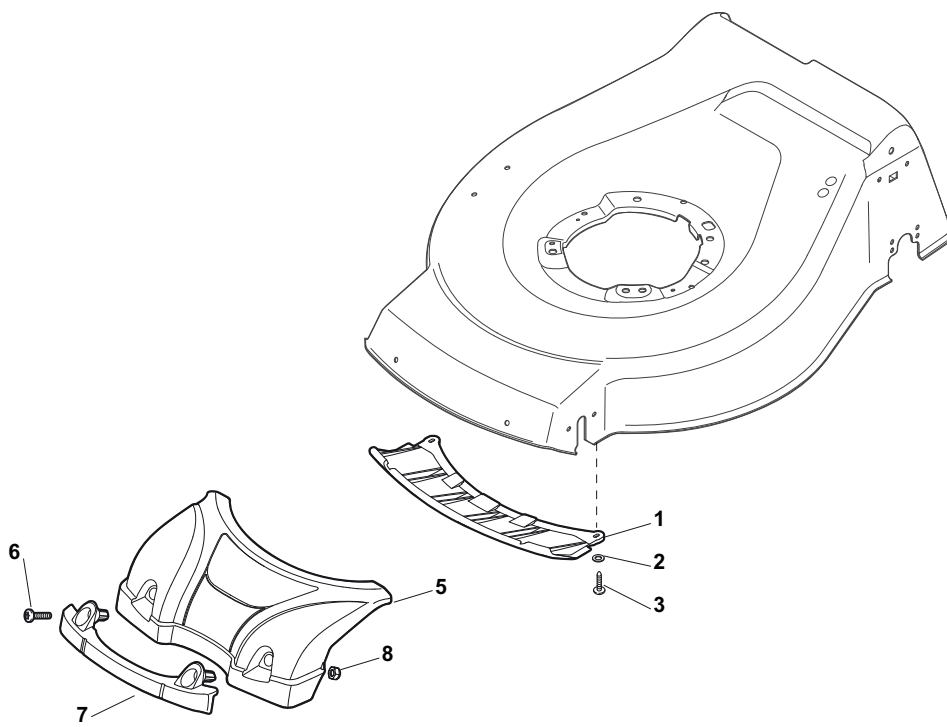

THIS INFORMATION IS NOT INTENDED FOR SALE OR RESALE, AND THIS NOTICE MUST REMAIN ON ALL COPIES.

POSITION	PART No.	Q.Ty	DESCRIPTION	NOTES
1	381004590/0	1	Deck Yellow	
2	122534131/0	1	Pin	
3	381003398/0	1	Lever, Height Adjustment	
4	112154510/0	1	Nut	
5	112788512/0	1	Screw	
6	322394503/0	1	Knob	
7	112521310/0	1	Washer	
8	112150000/0	1	Nut	
10	122943013/0	1	Screw	
11	381002032/0	1	Rod, Height Adjustment	
12	112436051/0	1	Plate	
13	112727803/0	3	Screw	
14	112154510/0	3	Nut	
15	112727801/0	1	Screw	
16	381002887/1	1	Axle, Front Wheels	
17	112154510/0	1	Nut	
18	112728450/0	1	Screw	
19	322034002/0	1	Washing Connection	
21	322600145/0	2	Protection, Wheel	
24	112521350/0	4	Washer	
25	112155000/0	4	Nut	
27	322600208/0	2	Protection, Wheel	
31	381302835/1	1	Axle, Rear Wheels	
32	122450460/0	1	Spring	
33	112728697/0	4	Screw	
34	322545152/0	2	Plate	
35	112728697/0	4	Screw	
36	322785304/1	2	Support	
37	122570134/0	1	Pinion L	
38	322120115/0	2	Ring Gear	
39	112728706/0	6	Screw	
40	122570133/0	1	Pinion R	
41	122446192/0	1	Spring	

POSITION	PART No.	Q.Ty	DESCRIPTION	NOTES
1	322291150/0	1	Rubber Insert	
2	322060197/3	1	Protection, Belt	
3	112728530/0	3	Screw	
4	122140222/0	1	Deflector	

POSITION	PART No.	Q.Ty	DESCRIPTION	NOTES
1	322500103/0	1	Front Combi	
2	112523000/1	2	Washer	
3	112728124/0	2	Screw	
5	322226152/0	1	Mask, Black	
6	112727799/0	2	Screw	
7	322393639/0	1	Handle, Yellow	
8	112154510/0	2	Nut	

POSITION	PART No.	Q.Ty	DESCRIPTION	NOTES
1	119216035/0	8	Bearing	
2	381007416/2	4	Wheel Ø 200	
3	322110492/0	2	Hub Cap Grey	
4	381007417/2	2	Wheel Ø 280	
5	322110560/0	2	Hub Cap Grey	

POSITION	PART No.	Q.Ty	DESCRIPTION	NOTES
1	112735108/1	3	Screw	
2	122465608/2	1	Hub With Pulley, Crankshaft Ø 25	
3	181004398/0	1	Blade Winged	
4	122160400/0	1	Elastic Washer	
5	112523080/0	1	Washer	
6	112735698/0	1	Screw	
7	112139150/0	1	Feather, Crankshaft Ø 25	