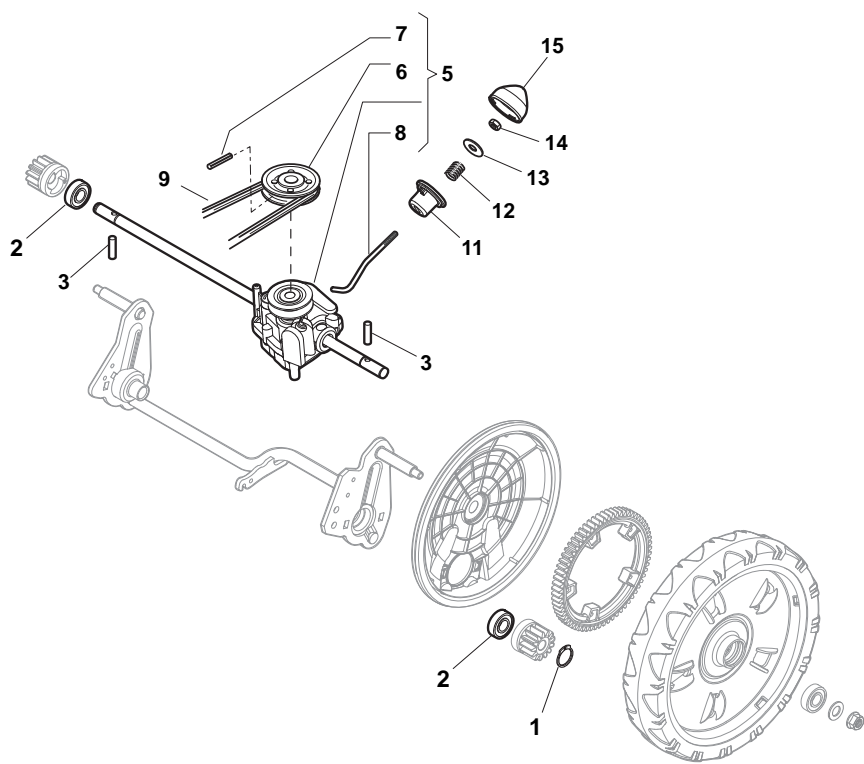

POSITION	PART No.	Q.Ty	DESCRIPTION	NOTES
1	322291150/0	1	Rubber Insert	
2	322060197/3	1	Protection, Belt	
3	112728530/0	3	Screw	
4	122140222/0	1	Deflector	

POSITION	PART No.	Q.Ty	DESCRIPTION	NOTES
1	322500103/0	1	Front Combi	
2	112523000/1	2	Washer	
3	112728124/0	2	Screw	
5	322226152/0	1	Mask, Black	
6	112727799/0	2	Screw	
7	322393639/0	1	Handle, Yellow	
8	112154510/0	2	Nut	

POSITION	PART No.	Q.Ty	DESCRIPTION	NOTES
1	112608600/0	2	Seeger	
2	119216035/0	2	Bearing	
3	122753000/0	2	Pin	
5	181003076/1	1	Gear Box G.T. Cone Clutch	
6	122601904/0	1	Pulley	
7	112645705/0	1	Pin	
8	122033283/0	1	Adjustment Rod	
9	135063902/0	1	Belt	
11	122041957/1	1	Bush	
12	122450063/0	1	Spring	
13	322680009/0	1	Washer	
14	112154510/0	1	Nut	
15	122110230/0	1	Cap	

POSITION	PART No.	Q.Ty	DESCRIPTION	NOTES
1	119216035/0	8	Bearing	
2	381007416/2	4	Wheel Ø 200	
3	322110492/0	2	Hub Cap Grey	
4	381007417/2	2	Wheel Ø 280	
5	322110560/0	2	Hub Cap Grey	

POSITION	PART No.	Q.Ty	DESCRIPTION	NOTES
1	112735108/1	3	Screw	
2	122465608/2	1	Hub With Pulley, Crankshaft Ø 25	
3	181004398/0	1	Blade Winged	
4	122160400/0	1	Elastic Washer	
5	112523080/0	1	Washer	
6	112735698/0	1	Screw	
7	112139150/0	1	Feather, Crankshaft Ø 25	