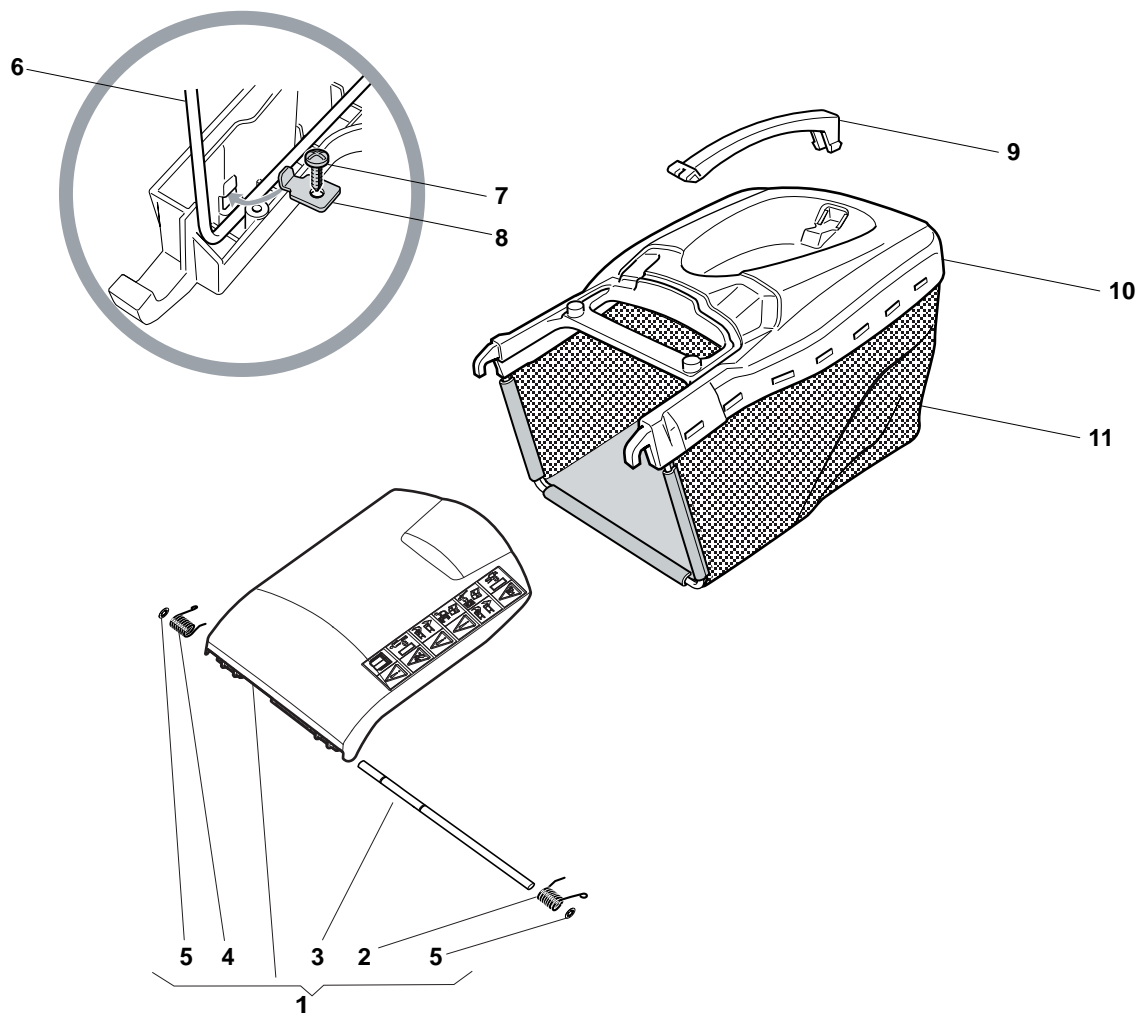

POSITION	PART No.	Q.Ty	DESCRIPTION	NOTES
1	381006670/2	1	Handgrip	
2	381003349/0	1	Lever, Driving	
3	381003344/0	1	Lever, Engine Brake	
4	381005149/0	1	Bracket, R	
5	381005151/0	1	Bracket, L	
7	381006773/0	2	Handle Black	
8	122430309/0	1	Spring	
9	112154330/0	2	Nut	
10	112735662/1	4	Screw	
11	322041967/0	4	Bush	
12	112154510/0	3	Nut	
13	112728721/0	2	Screw	
14	112727786/0	1	Screw	
15	381030093/0	1	Cable, Rear Drive	
16	181030074/0	1	Cable, Thread Engine Brake	
17	181005513/0	1	Throttle Cable	
18	322806644/0	1	Protection	
19	112727812/0	2	Screw	
20	112523000/1	2	Washer	
21	322488301/0	1	Support , R	
22	322488303/0	1	Support, L	
23	112154220/0	2	Nut	
24	322399835/0	2	Knob	
25	381003253/0	2	Handle	
26	322680017/0	2	Support	
27	112155000/0	1	Nut	
28	125038002/1	1	Bush	
29	322192156/0	1	Fair Led	
30	112760605/0	1	Screw	

POSITION	PART No.	Q.Ty	DESCRIPTION	NOTES
1	112608600/0	2	Seeger	
2	119216035/0	2	Bearing	
3	122753000/0	2	Pin	
5	181003076/1	1	Gear Box G.T. Cone Clutch	
6	122601904/0	1	Pulley	
7	112645705/0	1	Pin	
8	122033283/0	1	Adjustment Rod	
9	135063902/0	1	Belt	
11	122041957/1	1	Bush	
12	122450063/0	1	Spring	
13	322680009/0	1	Washer	
14	112154510/0	1	Nut	
15	122110230/0	1	Cap	

POSITION	PART No.	Q.Ty	DESCRIPTION	NOTES
1	119216035/0	8	Bearing	
2	381007416/2	4	Wheel Ø 200	
3	322110492/0	2	Hub Cap Grey	
4	381007417/2	2	Wheel Ø 280	
5	322110560/0	2	Hub Cap Grey	

POSITION	PART No.	Q.Ty	DESCRIPTION	NOTES
1	112735108/1	3	Screw	
2	122465608/2	1	Hub With Pulley, Crankshaft Ø 25	
3	181004398/0	1	Blade Winged	
4	122160400/0	1	Elastic Washer	
5	112523080/0	1	Washer	
6	112735698/0	1	Screw	
7	112139150/0	1	Feather, Crankshaft Ø 25	