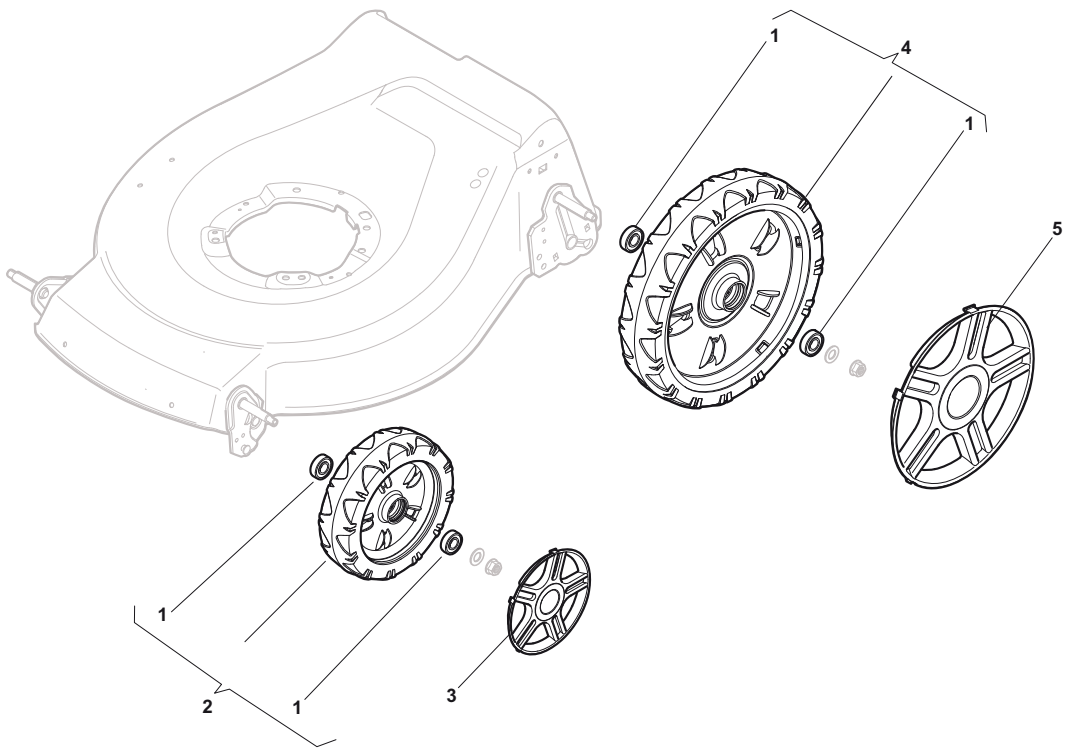

POSITION	PART No.	Q.Ty	DESCRIPTION	NOTES
1	322291150/0	1	Rubber Insert	
2	322060197/3	1	Protection, Belt	
3	112728530/0	3	Screw	
4	122140222/0	1	Deflector	

POSITION	PART No.	Q.Ty	DESCRIPTION	NOTES
1	322500103/0	1	Front Combi	
2	112523000/1	2	Washer	
3	112728124/0	2	Screw	
5	322226152/0	1	Mask, Black	
6	112727799/0	2	Screw	
7	322393639/0	1	Handle, Yellow	
8	112154510/0	2	Nut	

POSITION	PART No.	Q.Ty	DESCRIPTION	NOTES
1	381006670/2	1	Handgrip	
2	381003349/0	1	Lever, Driving	
3	381003344/0	1	Lever, Engine Brake	
4	381005149/0	1	Bracket, R	
5	381005151/0	1	Bracket, L	
7	381006773/0	2	Handle Black	
8	122430309/0	1	Spring	
9	112154330/0	2	Nut	
10	112735662/1	4	Screw	
11	322041967/0	4	Bush	
12	112154510/0	3	Nut	
13	112728721/0	2	Screw	
14	112727786/0	1	Screw	
15	381030093/0	1	Cable, Rear Drive	
16	181030074/0	1	Cable, Thread Engine Brake	
17	181005513/0	1	Throttle Cable	
18	322806644/0	1	Protection	
19	112727812/0	2	Screw	
20	112523000/1	2	Washer	
21	322488301/0	1	Support , R	
22	322488303/0	1	Support, L	
23	112154220/0	2	Nut	
24	322399835/0	2	Knob	
25	381003253/0	2	Handle	
26	322680017/0	2	Support	
27	112155000/0	1	Nut	
28	125038002/1	1	Bush	
29	322192156/0	1	Fair Led	
30	112760605/0	1	Screw	

POSITION	PART No.	Q.Ty	DESCRIPTION	NOTES
1	112608600/0	2	Seeger	
2	119216035/0	2	Bearing	
3	122753000/0	2	Pin	
5	181003076/1	1	Gear Box G.T. Cone Clutch	
6	122601904/0	1	Pulley	
7	112645705/0	1	Pin	
8	122033283/0	1	Adjustment Rod	
9	135063902/0	1	Belt	
11	122041957/1	1	Bush	
12	122450063/0	1	Spring	
13	322680009/0	1	Washer	
14	112154510/0	1	Nut	
15	122110230/0	1	Cap	