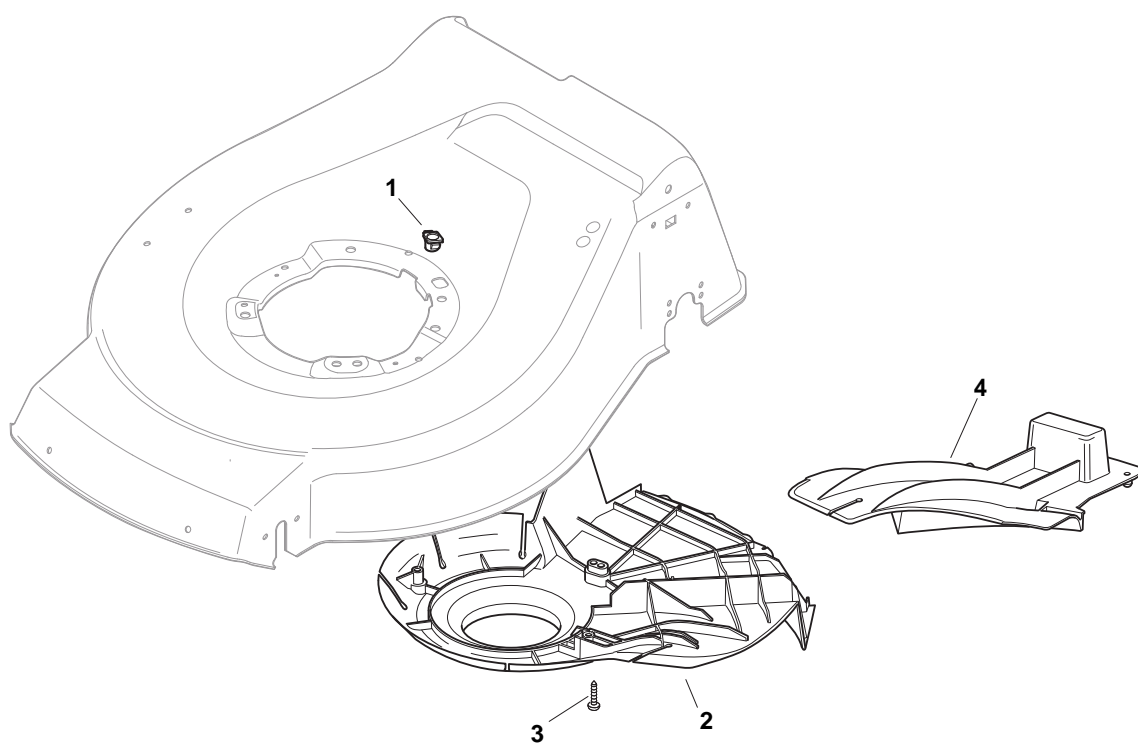

THIS INFORMATION IS NOT INTENDED FOR SALE OR RESALE, AND THIS NOTICE MUST REMAIN ON ALL COPIES.

POSITION	PART No.	Q.Ty	DESCRIPTION	NOTES
1	381004590/0	1	Deck Yellow	
2	122534131/0	1	Pin	
3	381003398/0	1	Lever, Height Adjustment	
4	112154510/0	1	Nut	
5	112788512/0	1	Screw	
6	322394503/0	1	Knob	
7	112521310/0	1	Washer	
8	112150000/0	1	Nut	
10	122943013/0	1	Screw	
11	381002032/0	1	Rod, Height Adjustment	
12	112436051/0	1	Plate	
13	112727803/0	3	Screw	
14	112154510/0	3	Nut	
15	112727801/0	1	Screw	
16	381002887/1	1	Axle, Front Wheels	
17	112154510/0	1	Nut	
18	112728450/0	1	Screw	
19	322034002/0	1	Washing Connection	
21	322600145/0	2	Protection, Wheel	
24	112521350/0	4	Washer	
25	112155000/0	4	Nut	
27	322600208/0	2	Protection, Wheel	
31	381302835/1	1	Axle, Rear Wheels	
32	122450460/0	1	Spring	
33	112728697/0	4	Screw	
34	322545152/0	2	Plate	
35	112728697/0	4	Screw	
36	322785304/1	2	Support	
37	122570134/0	1	Pinion L	
38	322120115/0	2	Ring Gear	
39	112728706/0	6	Screw	
40	122570133/0	1	Pinion R	
41	122446192/0	1	Spring	

POSITION	PART No.	Q.Ty	DESCRIPTION	NOTES
1	322291150/0	1	Rubber Insert	
2	322060197/3	1	Protection, Belt	
3	112728530/0	3	Screw	
4	122140222/0	1	Deflector	

POSITION	PART No.	Q.Ty	DESCRIPTION	NOTES
1	322500103/0	1	Front Combi	
2	112523000/1	2	Washer	
3	112728124/0	2	Screw	
5	322226152/0	1	Mask, Black	
6	112727799/0	2	Screw	
7	322393639/0	1	Handle, Yellow	
8	112154510/0	2	Nut	

POSITION	PART No.	Q.Ty	DESCRIPTION	NOTES
1	119216035/0	8	Bearing	
2	381007416/2	4	Wheel Ø 200	
3	322110492/0	2	Hub Cap Grey	
4	381007417/2	2	Wheel Ø 280	
5	322110560/0	2	Hub Cap Grey	

POSITION	PART No.	Q.Ty	DESCRIPTION	NOTES
1	112735108/1	3	Screw	
2	122465608/2	1	Hub With Pulley, Crankshaft Ø 25	
3	181004398/0	1	Blade Winged	
4	122160400/0	1	Elastic Washer	
5	112523080/0	1	Washer	
6	112735698/0	1	Screw	
7	112139150/0	1	Feather, Crankshaft Ø 25	