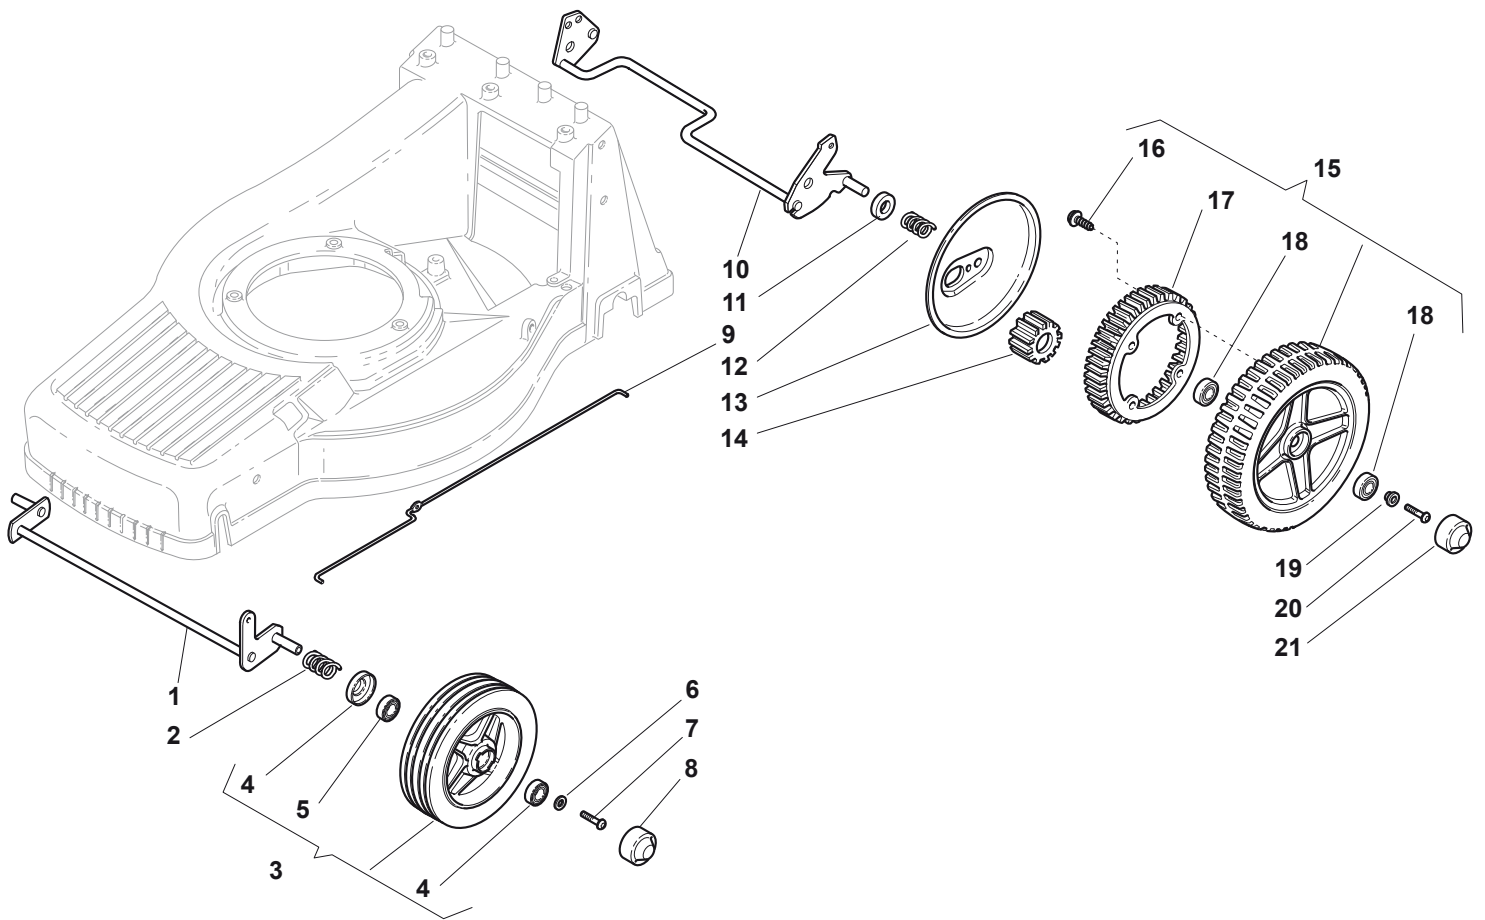

POSITION	PART No.	Q.Ty	DESCRIPTION	NOTES
1	381002827/0	1	Axle, Front Wheels	
2	122430210/0	2	Spring	
3	381007364/0	2	Wheel Ø 190	
4	322160522/0	2	Dust Cover	
5	119216039/0	4	Bearing	
6	112521460/0	2	Washer	
7	112735662/1	2	Screw	
8	322110379/0	2	Hub Cap	
9	122033322/0	1	Rod, Height Adjustment Control	
10	381002823/0	1	Axle, Rear Wheels	
11	122170810/0	2	Spacer	
12	122430215/0	2	Spring	
13	322600127/0	2	Protection, Wheel	
14	122570126/0	2	Pinion	
15	381007367/0	2	Wheel Ø 205	
16	112728210/0	8	Screw	
17	322120108/0	2	Ring Gear	
18	119216038/0	4	Bearing	
19	122671655/0	2	Washer	
20	112735592/0	2	Screw	
21	322110380/0	2	Hub Cap