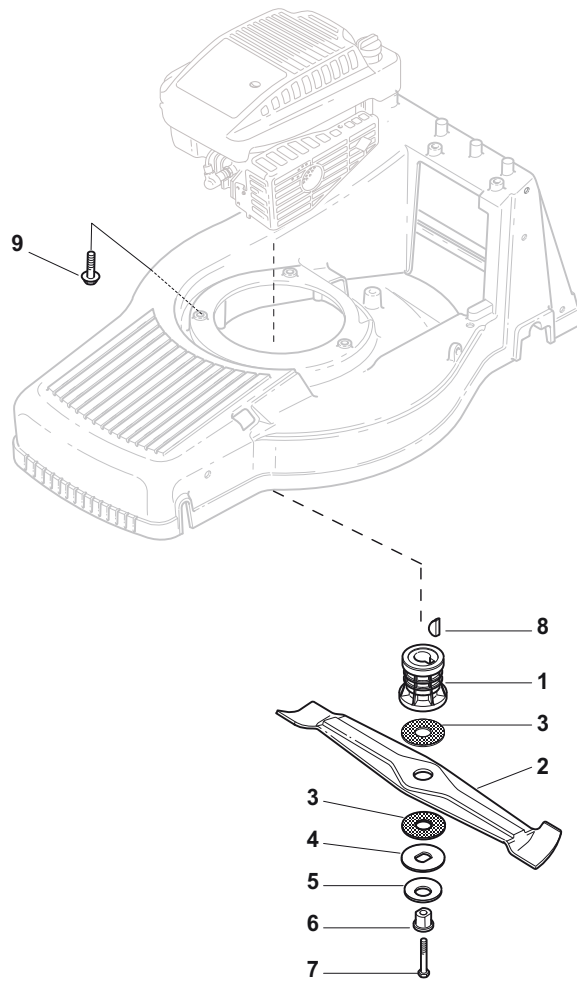

POSITION	PART No.	Q.Ty	DESCRIPTION	NOTES
1	112820655/0	2	Screw	
2	322551635/0	1	Plate For Handle	
3	322778405/0	2	Support	
4	112760515/0	2	Screw	
5	112521350/0	2	Washer	
6	112521350/0	4	Washer	
7	322399810/0	4	Knob	
8	112361005/0	4	Nut	
9	381006631/0	1	Handle, Lower Part	
10	322192001/0	1	Anchor Clamp	
11	112728691/0	1	Screw	
12	112820655/0	2	Screw	
13	122430311/0	1	Guide Spring	
14	322545137/0	2	Plate For Handle Fastening	

POSITION	PART No.	Q.Ty	DESCRIPTION	NOTES
1	381006632/1	1	Handle, Upper Part	
2	381003330/0	1	Lever, Engine Brake	
3	181030061/0	1	Cable, Thread Engine Brake	
4	381000697/0	1	Plate	
5	381003297/1	1	Screw	
6	112727783/0	1	Nut	
7	322551640/0	1	Handle, Upper Part	
8	112154510/0	1	Nut	

POSITION	PART No.	Q.Ty	DESCRIPTION	NOTES
1	381002827/0	1	Axle, Front Wheels	
2	122430210/0	2	Spring	
3	381007364/0	2	Wheel Ø 190	
4	322160522/0	2	Dust Cover	
5	119216039/0	4	Bearing	
6	112521460/0	2	Washer	
7	112735662/1	2	Screw	
8	322110379/0	2	Hub Cap	
9	122033322/0	1	Rod, Height Adjustment Control	
10	381002823/0	1	Axle, Rear Wheels	
11	122170810/0	2	Spacer	
12	122430215/0	2	Spring	
13	322600127/0	2	Protection, Wheel	
14	122570126/0	2	Pinion	
15	381007367/0	2	Wheel Ø 205	
16	112728210/0	8	Screw	
17	322120108/0	2	Ring Gear	
18	119216038/0	4	Bearing	
19	122671655/0	2	Washer	
20	112735592/0	2	Screw	
21	322110380/0	2	Hub Cap	

POSITION	PART No.	Q.Ty	DESCRIPTION	NOTES
1	122465631/0	1	Hub With Pulley, Crankshaft Ø 25	
2	181004135/0	1	Blade Winged	
3	322672111/0	2	Clutch Washer	
4	322672105/0	1	Washer	
5	112508120/0	1	Cupped Spring	
6	122041940/0	1	Clutch Bush	
7	112736850/0	1	Screw	
8	112139150/0	1	Feather, Crankshaft Ø 25	
9	112735108/1	3	Screw	