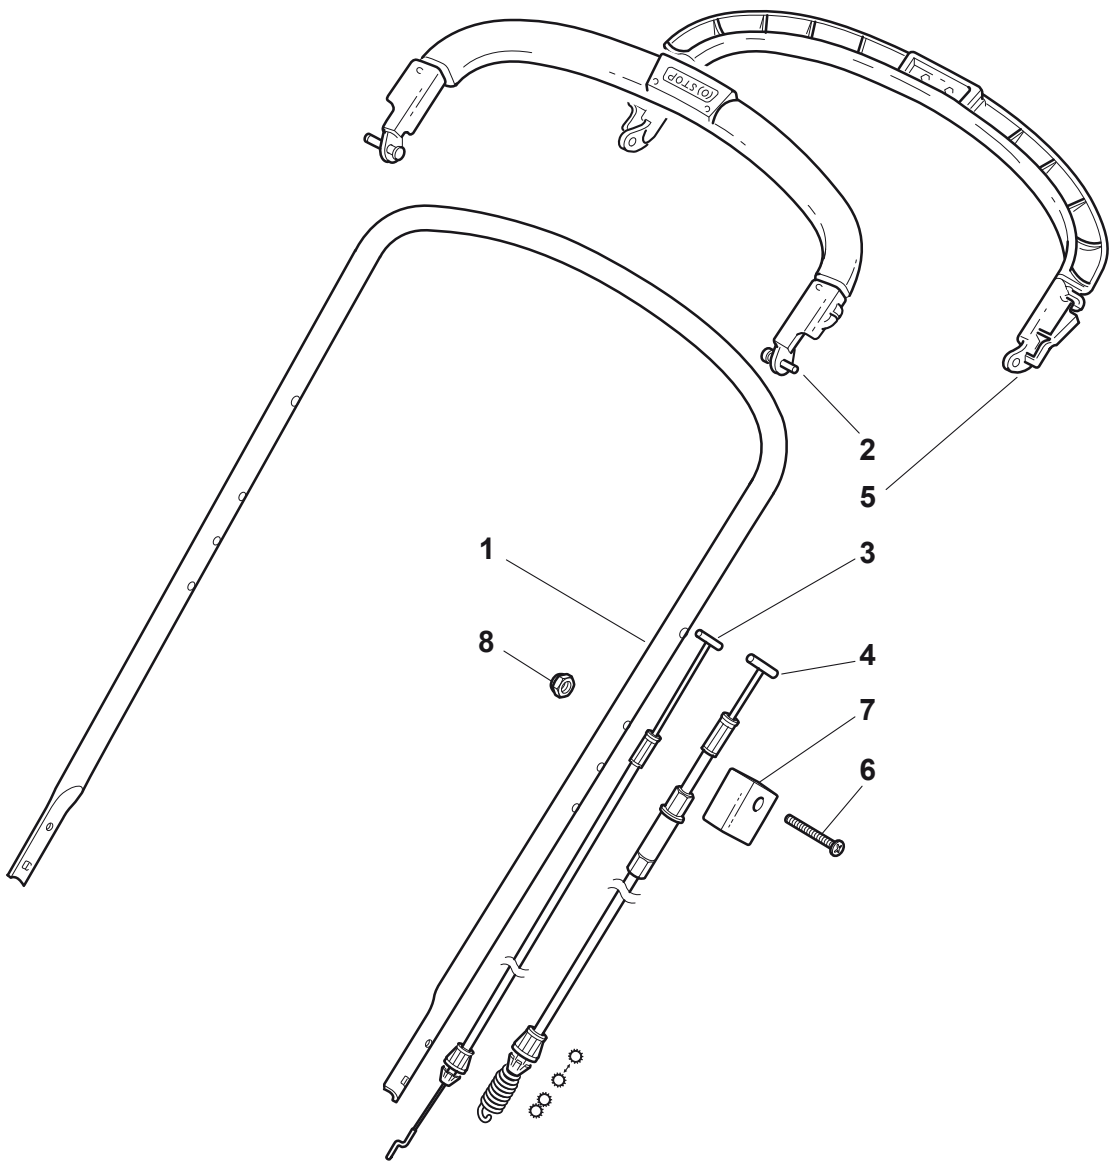

POSITION	PART No.	Q.Ty	DESCRIPTION	NOTES
1	112820655/0	2	Screw	
2	322551635/0	1	Plate For Handle	
3	322778405/0	2	Support	
4	112760515/0	2	Screw	
5	112521350/0	2	Washer	
6	112521350/0	4	Washer	
7	322399810/0	4	Knob	
8	112361005/0	4	Nut	
9	381006631/0	1	Handle, Lower Part	
10	322192001/0	1	Anchor Clamp	
11	112728691/0	1	Screw	
12	112820655/0	2	Screw	
13	122430311/0	1	Guide Spring	
14	322545137/0	2	Plate For Handle Fastening	

POSITION	PART No.	Q.Ty	DESCRIPTION	NOTES
1	381006632/1	1	Handle, Upper Part	
2	381003330/0	1	Lever, Engine Brake	
3	181030061/0	1	Cable, Thread Engine Brake	
4	381000697/0	1	Plate	
5	381003297/1	1	Screw	
6	112727783/0	1	Nut	
7	322551640/0	1	Handle, Upper Part	
8	112154510/0	1	Nut	

POSITION	PART No.	Q.Ty	DESCRIPTION	NOTES
1	381002827/0	1	Axle, Front Wheels	
2	122430210/0	2	Spring	
3	381007364/0	2	Wheel Ø 190	
4	322160522/0	2	Dust Cover	
5	119216039/0	4	Bearing	
6	112521460/0	2	Washer	
7	112735662/1	2	Screw	
8	322110379/0	2	Hub Cap	
9	122033322/0	1	Rod, Height Adjustment Control	
10	381002823/0	1	Axle, Rear Wheels	
11	122170810/0	2	Spacer	
12	122430215/0	2	Spring	
13	322600127/0	2	Protection, Wheel	
14	122570126/0	2	Pinion	
15	381007367/0	2	Wheel Ø 205	
16	112728210/0	8	Screw	
17	322120108/0	2	Ring Gear	
18	119216038/0	4	Bearing	
19	122671655/0	2	Washer	
20	112735592/0	2	Screw	
21	322110380/0	2	Hub Cap	