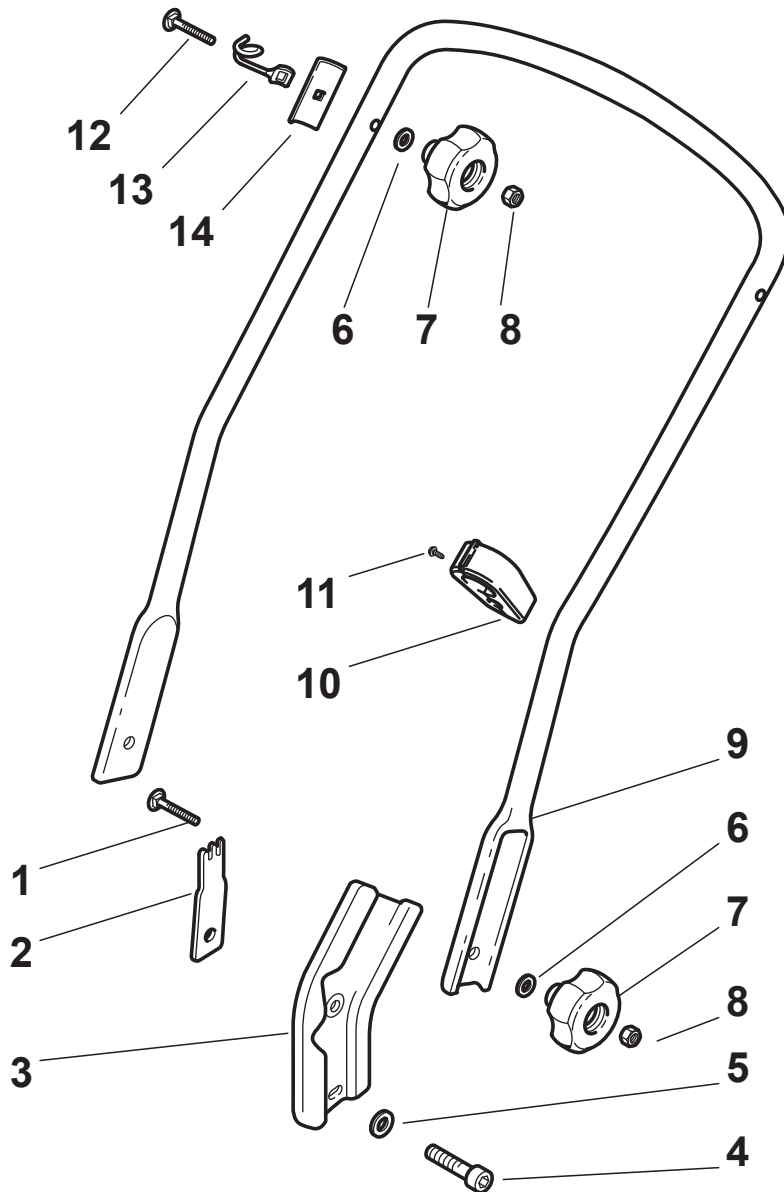

POSITION	PART No.	Q.Ty	DESCRIPTION	NOTES
1	112820655/0	2	Screw	
2	322551635/0	1	Plate For Handle	
3	322778405/0	2	Support	
4	112760515/0	2	Screw	
5	112521350/0	2	Washer	
6	112521350/0	4	Washer	
7	322399810/0	4	Knob	
8	112361005/0	4	Nut	
9	381006631/0	1	Handle, Lower Part	
10	322192001/0	1	Anchor Clamp	
11	112728691/0	1	Screw	
12	112820655/0	2	Screw	
13	122430311/0	1	Guide Spring	
14	322545137/0	2	Plate For Handle Fastening	

POSITION	PART No.	Q.Ty	DESCRIPTION	NOTES
1	381006632/1	1	Handle, Upper Part	
2	381003330/0	1	Lever, Engine Brake	
3	181030061/0	1	Cable, Thread Engine Brake	
4	381000697/0	1	Plate	
5	381003297/1	1	Screw	
6	112727783/0	1	Nut	
7	322551640/0	1	Handle, Upper Part	
8	112154510/0	1	Nut	

POSITION	PART No.	Q.Ty	DESCRIPTION	NOTES
1	381002827/0	1	Axle, Front Wheels	
2	122430210/0	2	Spring	
3	381007364/0	2	Wheel Ø 190	
4	322160522/0	2	Dust Cover	
5	119216039/0	4	Bearing	
6	112521460/0	2	Washer	
7	112735662/1	2	Screw	
8	322110379/0	2	Hub Cap	
9	122033322/0	1	Rod, Height Adjustment Control	
10	381002823/0	1	Axle, Rear Wheels	
11	122170810/0	2	Spacer	
12	122430215/0	2	Spring	
13	322600127/0	2	Protection, Wheel	
14	122570126/0	2	Pinion	
15	381007367/0	2	Wheel Ø 205	
16	112728210/0	8	Screw	
17	322120108/0	2	Ring Gear	
18	119216038/0	4	Bearing	
19	122671655/0	2	Washer	
20	112735592/0	2	Screw	
21	322110380/0	2	Hub Cap	

POSITION	PART No.	Q.Ty	DESCRIPTION	NOTES
1	122465631/0	1	Hub With Pulley, Crankshaft Ø 25	
2	181004135/0	1	Blade Winged	
3	322672111/0	2	Clutch Washer	
4	322672105/0	1	Washer	
5	112508120/0	1	Cupped Spring	
6	122041940/0	1	Clutch Bush	
7	112736850/0	1	Screw	
8	112139150/0	1	Feather, Crankshaft Ø 25	
9	112735108/1	3	Screw	