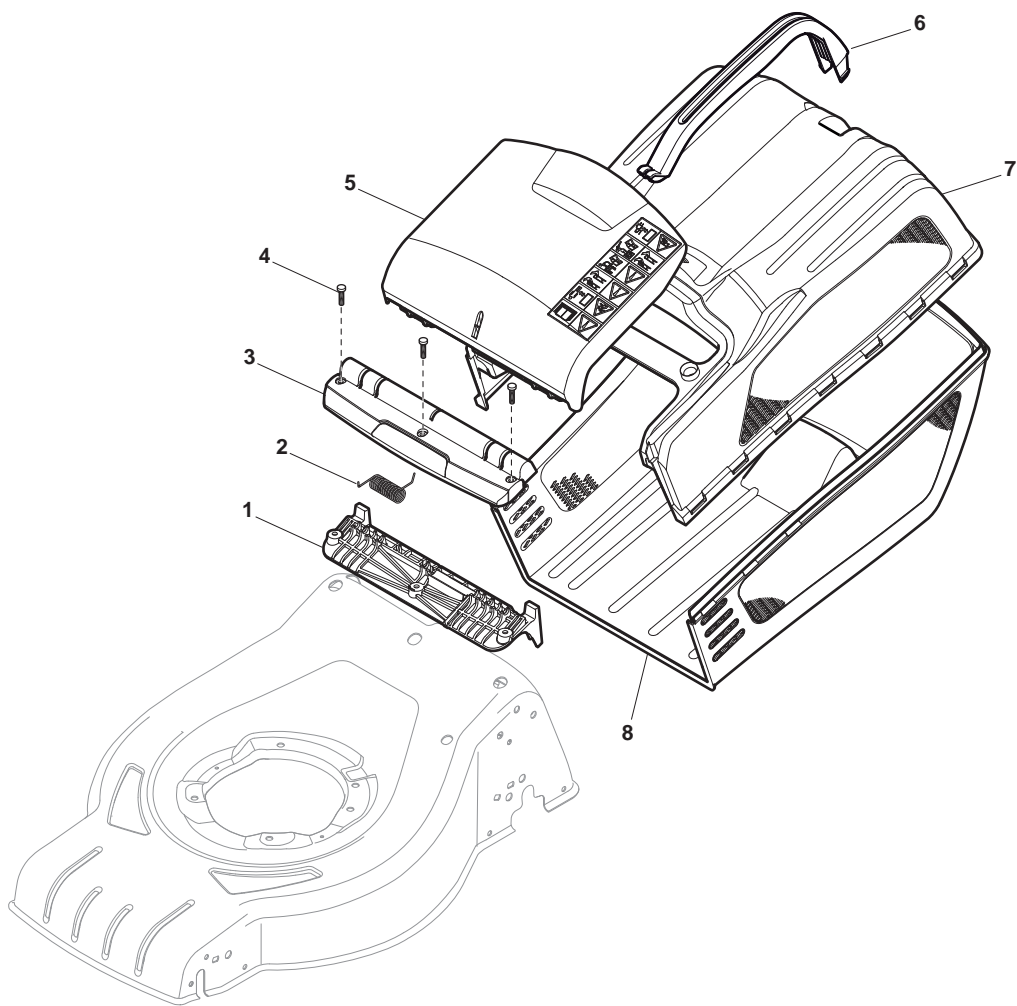

Grass-Catcher				
POS	CODE	Q.TY	DESCRIPTION	NOTES
1	322785331/0	1	Support	
2	122450464/0	1	Spring	
3	322109556/0	1	Cover, Yellow	
4	112728699/0	3	Screw	
5	322600214/1	1	Stone-Guard Yellow	
6	322393716/0	1	Handle, Grey	
7	322486387/0	1	Grassbox Upper Part, Stiga Grey	
8	322486388/0	1	Grassbox Lower Part, Stiga Grey