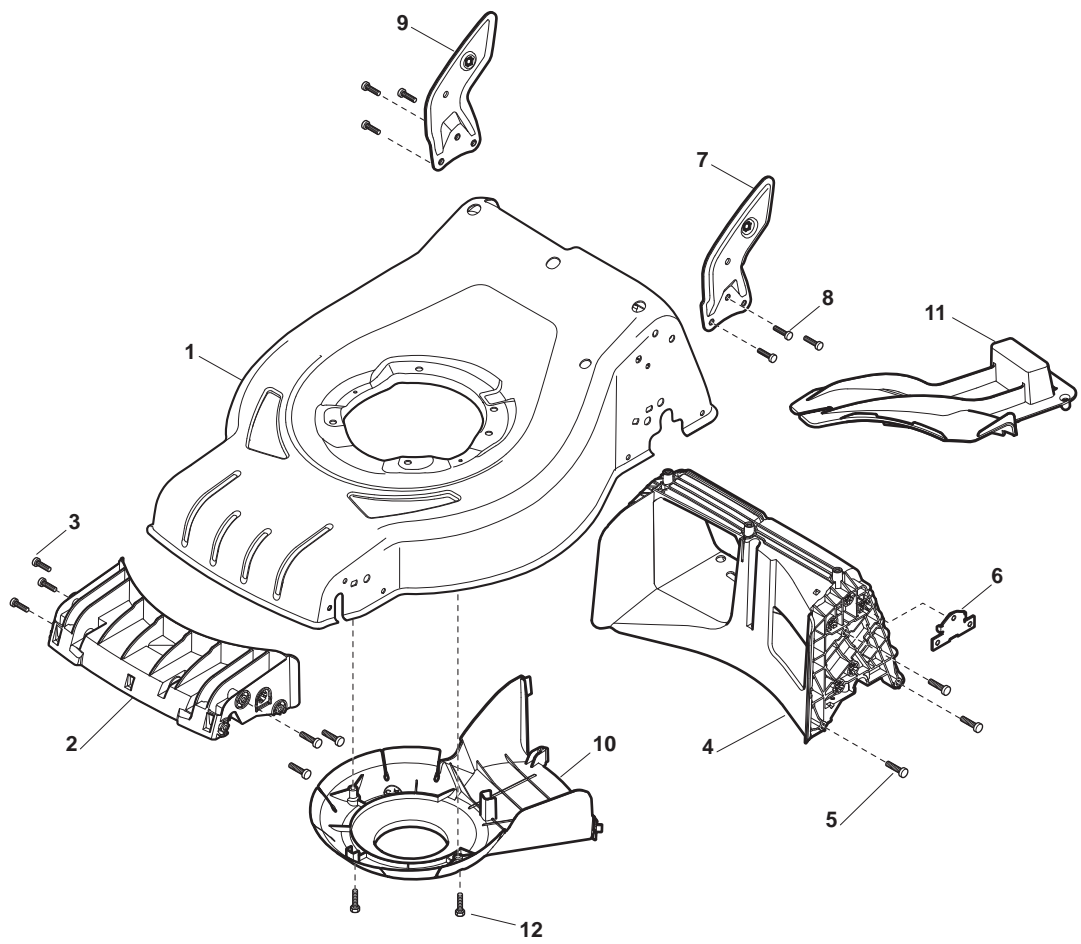

Deck				
POS	CODE	Q.TY	DESCRIPTION	NOTES
1	381004729/0	1	Deck Grey	
2	322108301/1	1	Front Conveyor Assy	
3	112728699/0	6	Screw	
4	322108302/0	1	Rear Conveyor Assy	
5	112728699/0	6	Screw	
6	322545213/0	2	Plate	
7	381005139/0	1	Bracket, L	
8	112727801/0	6	Screw	
9	381005137/0	1	Bracket, R	
10	322060242/0	1	Protection, Belt	
11	322140239/0	1	Deflector	
12	112728530/0	2	Screw