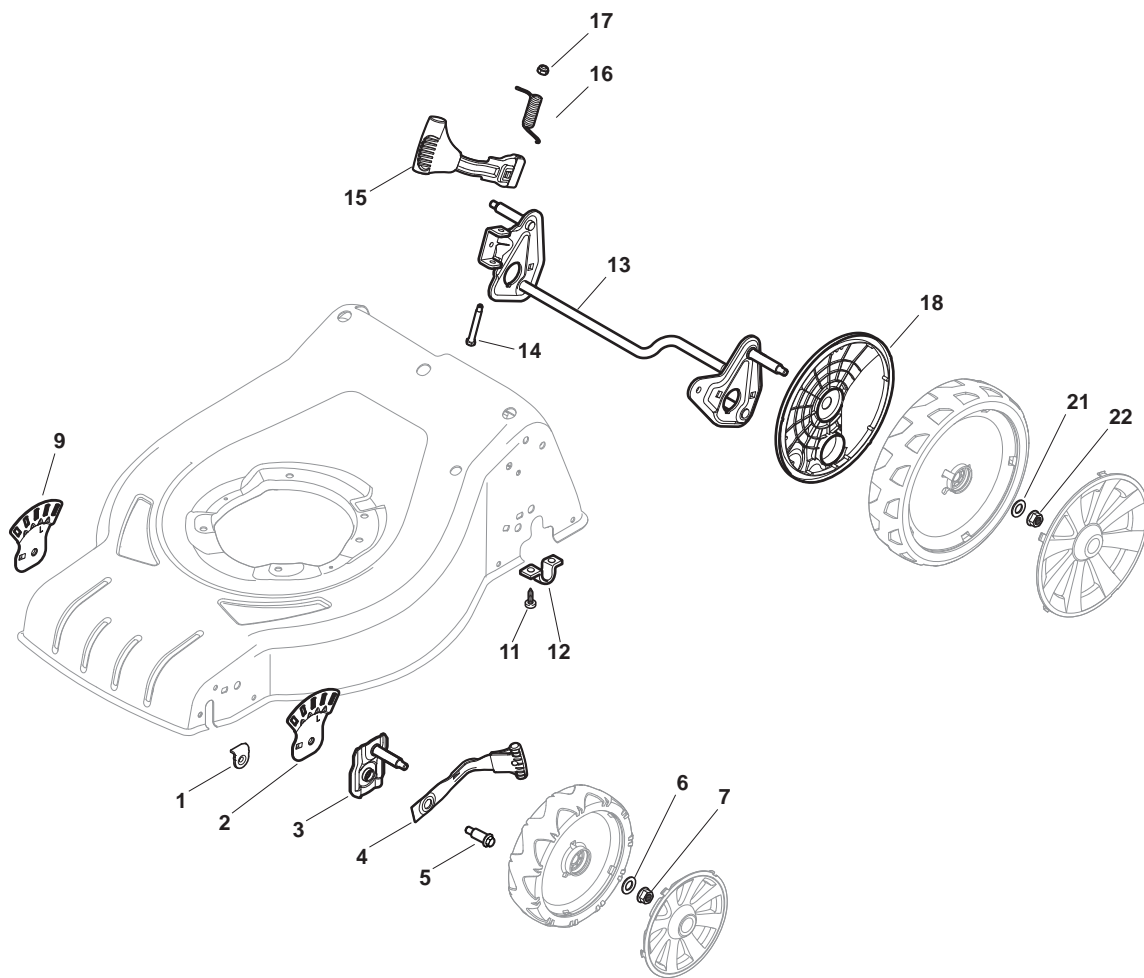

www.stiga.com

Illustrated Parts List

for model:

COLLECTOR 48 S B

- Use GLOBAL GARDEN PRODUCT genuine spare parts specified in the parts list for repair and/or replacement.
- Then contents described in the parts list may change due to improvement.
- The drawings of the spare part are only indicative and might not represent the part in question exactly.
- The indications "right" - "left" - "front" - "rear" refer to the position of the operator when using the machine.
- When placing orders of parts for repair and/or replacement, make sure that the illustrated parts list is the one applying to the machine's year of manufacture, as shown on the identification plate attached to the machine.

Deck And Height Adjusting				
POS	CODE	Q.TY	DESCRIPTION	NOTES
1	322545189/0	2	Plate	
2	322735597/1	1	Sector, Height Adjustment	
3	381005141/0	2	Support, Wheel	
4	381003354/0	2	Lever, Height Adjustment	
5	122519811/0	2	Pin	
6	112521350/0	2	Washer	
7	112155000/0	2	Nut	
9	322735595/1	1	Sector, Height Adjustment	
11	112728698/0	4	Screw	
12	322545152/0	2	Plate	
13	381302817/0	1	Axle, Rear Wheels	
14	122534131/0	1	Pin	
15	381003357/0	1	Lever, Height Adjustment	
16	122446192/0	1	Spring	
17	112154510/0	1	Nut	
18	322600205/0	2	Wheel Protection	
21	112521350/0	2	Washer	
22	112155000/0	2	Nut	

Handle, Upper Part				
POS	CODE	Q.TY	DESCRIPTION	NOTES
1	381006754/0	1	Handle, Upper Part with sponge handgrip Yellow	
2	122430313/0	1	Guide Spring	
3	112521330/0	1	Washer	
4	112154510/0	1	Nut	
5	118390020/0	1	Fairlead	
6	181003363/1	1	Lever, Engine Brake Black	
7	181030056/0	1	Cable, Thread Engine Brake	
8	112727783/0	1	Screw	
9	112154510/0	1	Nut	
10	181003364/0	1	Lever, Driving Black	
11	381030051/0	1	Cable, Rear Drive	
12	322551640/0	1	Plate	

Wheels and Hub Cover				
POS	CODE	Q.TY	DESCRIPTION	NOTES
1	381007445/1	2	Wheel Ø 180	
2	119216035/0	4	Bearing	
3	322110744/0	2	Hub Cap Grey	
5	381007466/1	2	Wheel Ø 240	
6	119216035/0	4	Bearing	
7	112728706/0	6	Screw	
9	322110745/0	2	Hub Cap Grey	