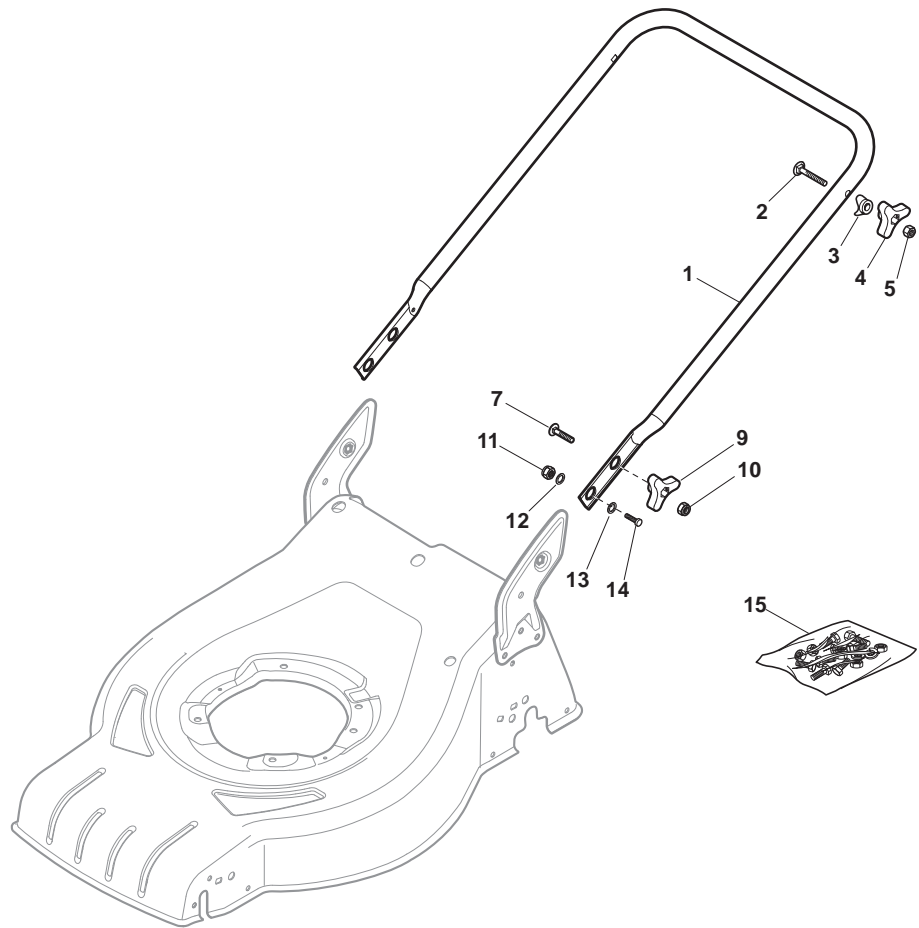

THIS INFORMATION IS NOT INTENDED FOR SALE OR RESALE, AND THIS NOTICE MUST REMAIN ON ALL COPIES.

www.ggp-group.com

Deck				
POS	CODE	Q.TY	DESCRIPTION	NOTES
1	381004729/0	1	Deck Grey	
2	322108301/1	1	Front Conveyor Assy	
3	112728699/0	6	Screw	
4	322108302/0	1	Rear Conveyor Assy	
5	112728699/0	6	Screw	
6	322545213/0	2	Plate	
7	381005139/0	1	Bracket, L	
8	112727801/0	6	Screw	
9	381005137/0	1	Bracket, R	
10	322060242/0	1	Protection, Belt	
11	322140239/0	1	Deflector	
12	112728530/0	2	Screw	

Deck And Height Adjusting				
POS	CODE	Q.TY	DESCRIPTION	NOTES
1	322545189/0	2	Plate	
2	322735597/1	1	Sector, Height Adjustment	
3	381005141/0	2	Support, Wheel	
4	381003354/0	2	Lever, Height Adjustment	
5	122519811/0	2	Pin	
6	112521350/0	2	Washer	
7	112155000/0	2	Nut	
9	322735595/1	1	Sector, Height Adjustment	
11	112728698/0	4	Screw	
12	322545152/0	2	Plate	
13	381302817/0	1	Axle, Rear Wheels	
14	122534131/0	1	Pin	
15	381003357/0	1	Lever, Height Adjustment	
16	122446192/0	1	Spring	
17	112154510/0	1	Nut	
18	322600205/0	2	Wheel Protection	
21	112521350/0	2	Washer	
22	112155000/0	2	Nut	

Handle, Lower Part				
POS	CODE	Q.TY	DESCRIPTION	NOTES
1	381007537/0	1	Handle, Lower Part	Yellow
2	112819110/0	2	Screw	
3	122671651/0	2	Washer	
4	122399900/0	2	Knob, Black	Black
5	112293200/0	2	Nut	
7	112818900/0	2	Screw	
9	122399900/0	2	Knob, Black	Black
10	112293200/0	2	Nut	
11	112155000/0	2	Nut	
12	112521350/0	2	Washer	
13	112369500/0	2	Elastic Washer	
14	112760605/0	2	Screw	
15	381008691/0	1	Screws Outfit, Black	Black

Handle, Upper Part				
POS	CODE	Q.TY	DESCRIPTION	NOTES
1	381006754/0	1	Handle, Upper Part with sponge handgrip Yellow	
2	122430313/0	1	Guide Spring	
3	112521330/0	1	Washer	
4	112154510/0	1	Nut	
5	118390020/0	1	Fairlead	
6	181003363/1	1	Lever, Engine Brake Black	
7	181030056/0	1	Cable, Thread Engine Brake	
8	112727783/0	1	Screw	
9	112154510/0	1	Nut	
10	181003364/0	1	Lever, Driving Black	
11	381030051/0	1	Cable, Rear Drive	
12	322551640/0	1	Plate	