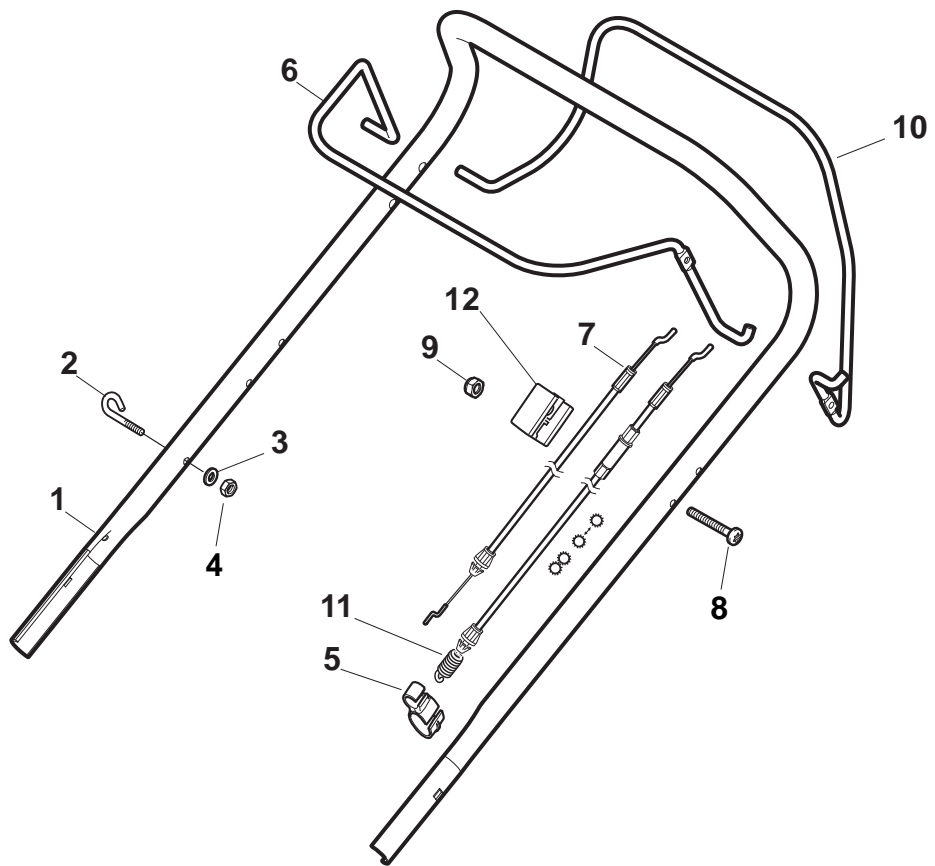

Deck And Height Adjusting				
POS	CODE	Q.TY	DESCRIPTION	NOTES
1	322545189/0	2	Plate	
2	322735597/1	1	Sector, Height Adjustment	
3	381005141/0	2	Support, Wheel	
4	381003354/0	2	Lever, Height Adjustment	
5	122519811/0	2	Pin	
6	112521350/0	2	Washer	
7	112155000/0	2	Nut	
9	322735595/1	1	Sector, Height Adjustment	
11	112728698/0	4	Screw	
12	322545152/0	2	Plate	
13	381302817/0	1	Axle, Rear Wheels	
14	122534131/0	1	Pin	
15	381003357/0	1	Lever, Height Adjustment	
16	122446192/0	1	Spring	
17	112154510/0	1	Nut	
18	322600205/0	2	Wheel Protection	
21	112521350/0	2	Washer	
22	112155000/0	2	Nut	

Handle, Lower Part				
POS	CODE	Q.TY	DESCRIPTION	NOTES
1	381007537/0	1	Handle, Lower Part	Yellow
2	112819110/0	2	Screw	
3	122671651/0	2	Washer	
4	122399900/0	2	Knob, Black	Black
5	112293200/0	2	Nut	
7	112818900/0	2	Screw	
9	122399900/0	2	Knob, Black	Black
10	112293200/0	2	Nut	
11	112155000/0	2	Nut	
12	112521350/0	2	Washer	
13	112369500/0	2	Elastic Washer	
14	112760605/0	2	Screw	
15	381008691/0	1	Screws Outfit, Black	Black

Handle, Upper Part				
POS	CODE	Q.TY	DESCRIPTION	NOTES
1	381006754/0	1	Handle, Upper Part with sponge handgrip Yellow	
2	122430313/0	1	Guide Spring	
3	112521330/0	1	Washer	
4	112154510/0	1	Nut	
5	118390020/0	1	Fairlead	
6	181003363/1	1	Lever, Engine Brake Black	
7	181030056/0	1	Cable, Thread Engine Brake	
8	112727783/0	1	Screw	
9	112154510/0	1	Nut	
10	181003364/0	1	Lever, Driving Black	
11	381030051/0	1	Cable, Rear Drive	
12	322551640/0	1	Plate	

Wheels and Hub Cover				
POS	CODE	Q.TY	DESCRIPTION	NOTES
1	381007445/1	2	Wheel Ø 180	
2	119216035/0	4	Bearing	
3	322110744/0	2	Hub Cap Grey	
5	381007466/1	2	Wheel Ø 240	
6	119216035/0	4	Bearing	
7	112728706/0	6	Screw	
9	322110745/0	2	Hub Cap Grey	