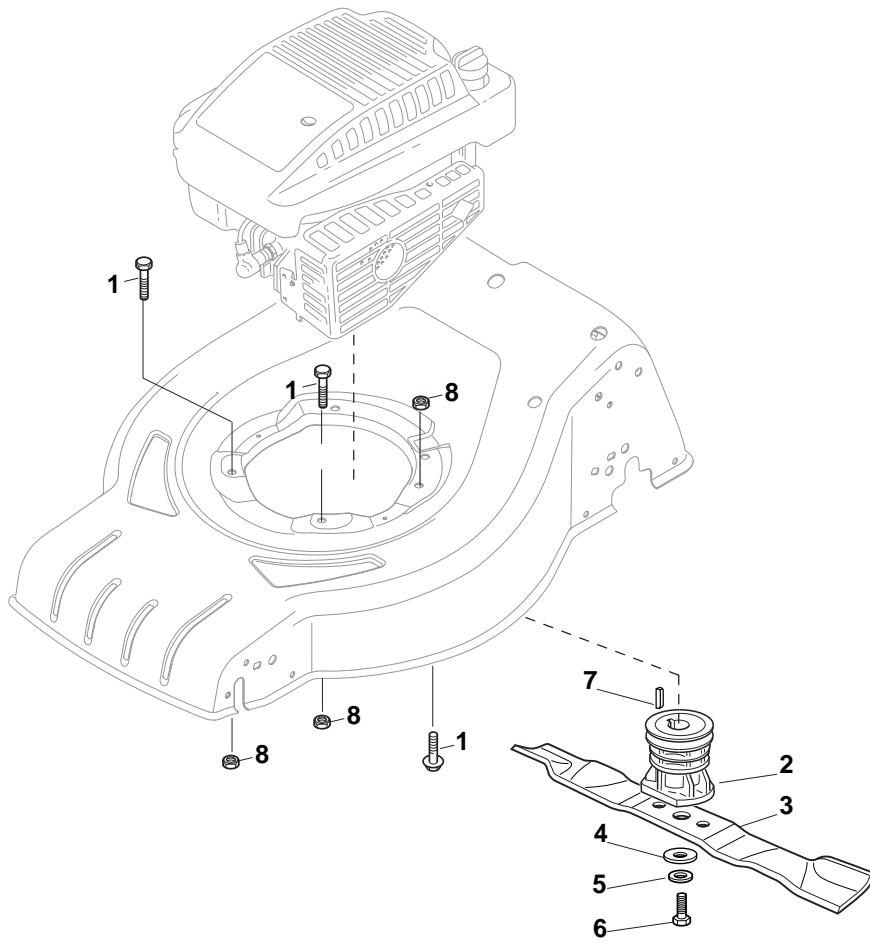

Blade and Hub				
POS	CODE	Q.TY	DESCRIPTION	NOTES
1	112691100/0	3	Screw	
2	122465607/3	1	Hub With Pulley, Crankshaft Ø 22	
3	181004346/3	1	Blade Standard	
4	122160400/0	1	Elastic Washer	
5	112523080/0	1	Washer	
6	112735698/0	1	Screw	
7	112139100/0	1	Feather, Crankshaft Ø 22.2	
8	112154210/0	3	Screw