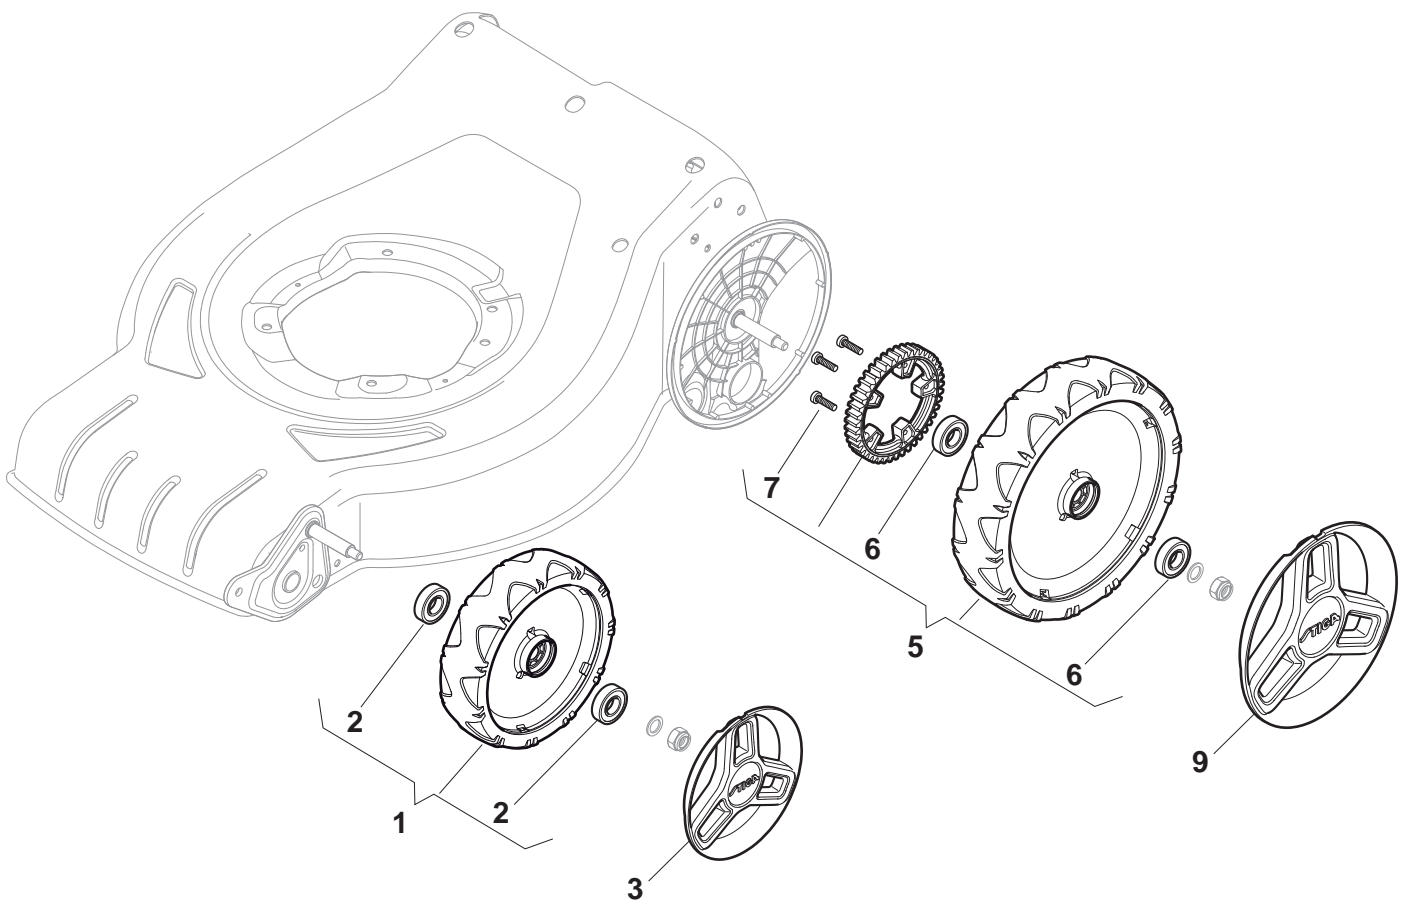

Deck And Height Adjusting				
POS	CODE	Q.TY	DESCRIPTION	NOTES
1	322545189/0	2	Plate	
2	322735597/1	1	Sector, Height Adjustment	
3	381005141/0	2	Support, Wheel	
4	381003354/0	2	Lever, Height Adjustment	
5	122519811/0	2	Pin	
6	112521350/0	2	Washer	
7	112155000/0	2	Nut	
9	322735595/1	1	Sector, Height Adjustment	
11	112728698/0	4	Screw	
12	322545152/0	2	Plate	
13	381302817/0	1	Axle, Rear Wheels	
14	122534131/0	1	Pin	
15	381003357/0	1	Lever, Height Adjustment	
16	122446192/0	1	Spring	
17	112154510/0	1	Nut	
18	322600205/0	2	Wheel Protection	
21	112521350/0	2	Washer	
22	112155000/0	2	Nut	

Handle, Lower Part				
POS	CODE	Q.TY	DESCRIPTION	NOTES
1	381007537/0	1	Handle, Lower Part	Yellow
2	112819110/0	2	Screw	
3	122671651/0	2	Washer	
4	122399900/0	2	Knob, Black	Black
5	112293200/0	2	Nut	
7	112818900/0	2	Screw	
9	122399900/0	2	Knob, Black	Black
10	112293200/0	2	Nut	
11	112155000/0	2	Nut	
12	112521350/0	2	Washer	
13	112369500/0	2	Elastic Washer	
14	112760605/0	2	Screw	
15	381008691/0	1	Screws Outfit, Black	Black

Handle, Upper Part				
POS	CODE	Q.TY	DESCRIPTION	NOTES
1	381006754/0	1	Handle, Upper Part with sponge handgrip Yellow	
2	122430313/0	1	Guide Spring	
3	112521330/0	1	Washer	
4	112154510/0	1	Nut	
5	118390020/0	1	Fairlead	
6	181003363/1	1	Lever, Engine Brake Black	
7	181030056/0	1	Cable, Thread Engine Brake	
8	112727783/0	1	Screw	
9	112154510/0	1	Nut	
10	181003364/0	1	Lever, Driving Black	
11	381030051/0	1	Cable, Rear Drive	
12	322551640/0	1	Plate	

Wheels and Hub Cover				
POS	CODE	Q.TY	DESCRIPTION	NOTES
1	381007445/1	2	Wheel Ø 180	
2	119216035/0	4	Bearing	
3	322110744/0	2	Hub Cap Grey	
5	381007466/1	2	Wheel Ø 240	
6	119216035/0	4	Bearing	
7	112728706/0	6	Screw	
9	322110745/0	2	Hub Cap Grey	