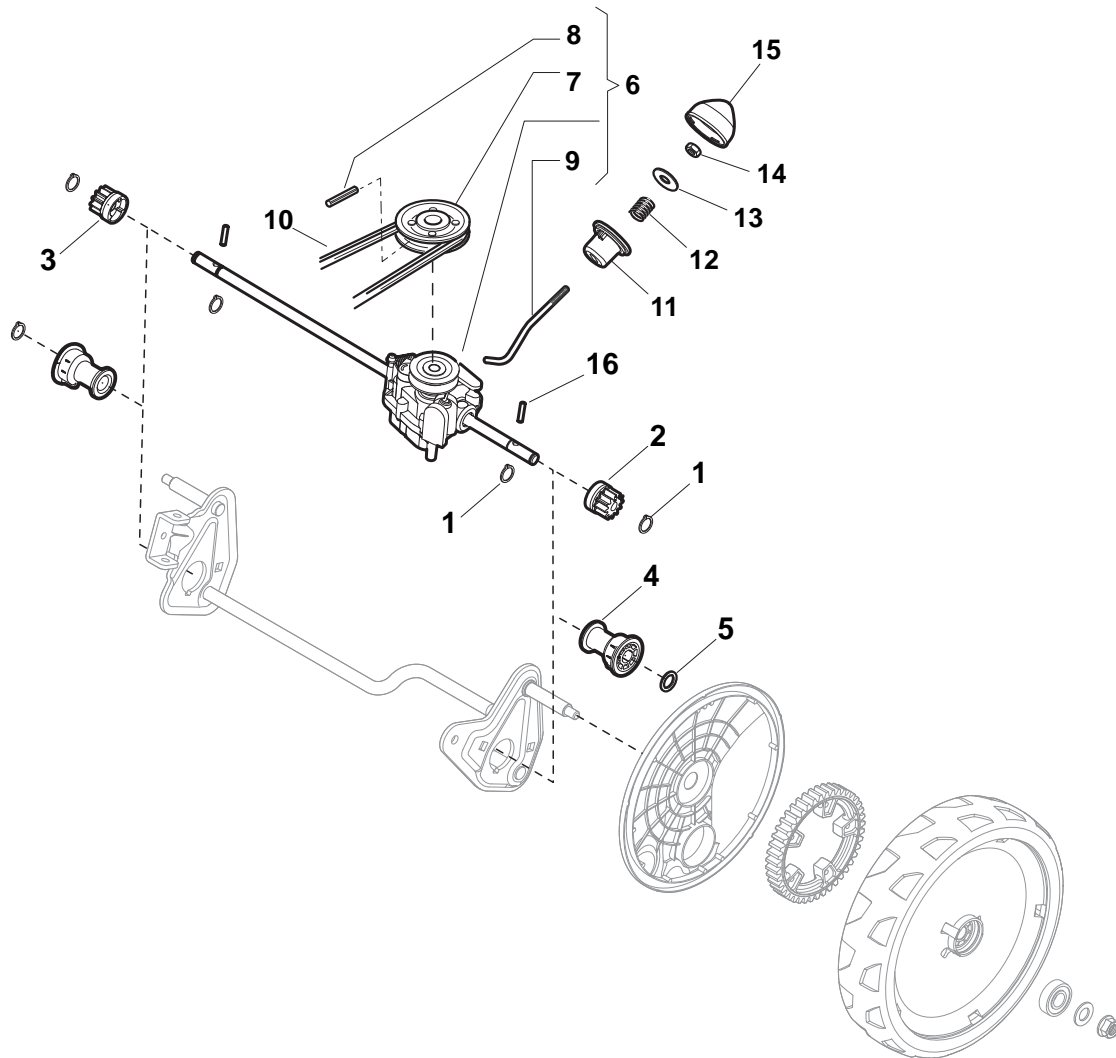

Deck And Height Adjusting				
POS	CODE	Q.TY	DESCRIPTION	NOTES
1	322545189/0	2	Plate	
2	322735597/1	1	Sector, Height Adjustment	
3	381005141/0	2	Support, Wheel	
4	381003354/0	2	Lever, Height Adjustment	
5	122519811/0	2	Pin	
6	112521350/0	2	Washer	
7	112155000/0	2	Nut	
9	322735595/1	1	Sector, Height Adjustment	
11	112728698/0	4	Screw	
12	322545152/0	2	Plate	
13	381302817/0	1	Axle, Rear Wheels	
14	122534131/0	1	Pin	
15	381003357/0	1	Lever, Height Adjustment	
16	122446192/0	1	Spring	
17	112154510/0	1	Nut	
18	322600205/0	2	Wheel Protection	
21	112521350/0	2	Washer	
22	112155000/0	2	Nut	

Handle, Lower Part				
POS	CODE	Q.TY	DESCRIPTION	NOTES
1	381007537/0	1	Handle, Lower Part	Yellow
2	112819110/0	2	Screw	
3	122671651/0	2	Washer	
4	122399900/0	2	Knob, Black	Black
5	112293200/0	2	Nut	
7	112818900/0	2	Screw	
9	122399900/0	2	Knob, Black	Black
10	112293200/0	2	Nut	
11	112155000/0	2	Nut	
12	112521350/0	2	Washer	
13	112369500/0	2	Elastic Washer	
14	112760605/0	2	Screw	
15	381008691/0	1	Screws Outfit, Black	Black

Handle, Upper Part				
POS	CODE	Q.TY	DESCRIPTION	NOTES
1	381006754/0	1	Handle, Upper Part with sponge handgrip Yellow	
2	122430313/0	1	Guide Spring	
3	112521330/0	1	Washer	
4	112154510/0	1	Nut	
5	118390020/0	1	Fairlead	
6	181003363/1	1	Lever, Engine Brake Black	
7	181030056/0	1	Cable, Thread Engine Brake	
8	112727783/0	1	Screw	
9	112154510/0	1	Nut	
10	181003364/0	1	Lever, Driving Black	
11	381030051/0	1	Cable, Rear Drive	
12	322551640/0	1	Plate	

Wheels and Hub Cover				
POS	CODE	Q.TY	DESCRIPTION	NOTES
1	381007445/1	2	Wheel Ø 180	
2	119216035/0	4	Bearing	
3	322110744/0	2	Hub Cap Grey	
5	381007466/1	2	Wheel Ø 240	
6	119216035/0	4	Bearing	
7	112728706/0	6	Screw	
9	322110745/0	2	Hub Cap Grey	