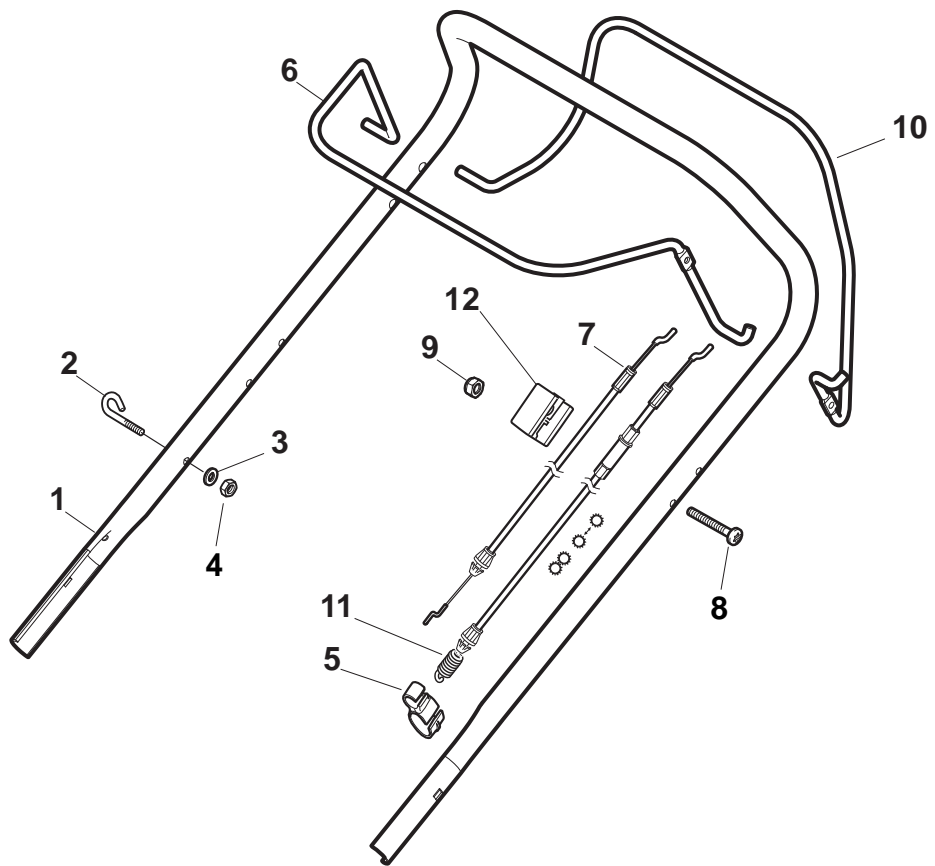

Deck And Height Adjusting				
POS	CODE	Q.TY	DESCRIPTION	NOTES
1	381302821/0	1	Axle, Front Wheels	
2	322545142/0	2	Plate	
3	112728698/0	4	Screw	
4	112521350/0	2	Washer	
5	112155000/0	2	Nut	
6	112436051/0	2	Plate	
7	322869683/0	1	Rod, Height Adjustment	
8	122519820/0	2	Pin	
9	122446193/0	1	Spring	
11	112728698/0	4	Screw	
12	322545152/0	2	Plate	
13	381302817/0	1	Axle, Rear Wheels	
14	122534131/0	1	Pin	
15	381003357/0	1	Lever, Height Adjustment	
16	122446192/0	1	Spring	
17	112154510/0	1	Nut	
18	322600205/0	2	Wheel Protection	
21	112521350/0	2	Washer	
22	112155000/0	2	Nut	

Handle, Lower Part				
POS	CODE	Q.TY	DESCRIPTION	NOTES
1	381007537/0	1	Handle, Lower Part	Yellow
2	112819110/0	2	Screw	
3	122671651/0	2	Washer	
4	122399900/0	2	Knob, Black	Black
5	112293200/0	2	Nut	
7	112818900/0	2	Screw	
9	122399900/0	2	Knob, Black	Black
10	112293200/0	2	Nut	
11	112155000/0	2	Nut	
12	112521350/0	2	Washer	
13	112369500/0	2	Elastic Washer	
14	112760605/0	2	Screw	
15	381008691/0	1	Screws Outfit, Black	Black

Handle, Upper Part				
POS	CODE	Q.TY	DESCRIPTION	NOTES
1	381006754/0	1	Handle, Upper Part with sponge handgrip Yellow	
2	122430313/0	1	Guide Spring	
3	112521330/0	1	Washer	
4	112154510/0	1	Nut	
5	118390020/0	1	Fairlead	
6	181003363/1	1	Lever, Engine Brake Black	
7	181030056/0	1	Cable, Thread Engine Brake	
8	112727783/0	1	Screw	
9	112154510/0	1	Nut	
10	181003364/0	1	Lever, Driving Black	
11	381030051/0	1	Cable, Rear Drive	
12	322551640/0	1	Plate	

Wheels and Hub Cover				
POS	CODE	Q.TY	DESCRIPTION	NOTES
1	381007445/1	2	Wheel Ø 180	
2	119216035/0	4	Bearing	
3	322110744/0	2	Hub Cap Grey	
5	381007466/1	2	Wheel Ø 240	
6	119216035/0	4	Bearing	
7	112728706/0	6	Screw	
9	322110745/0	2	Hub Cap Grey	