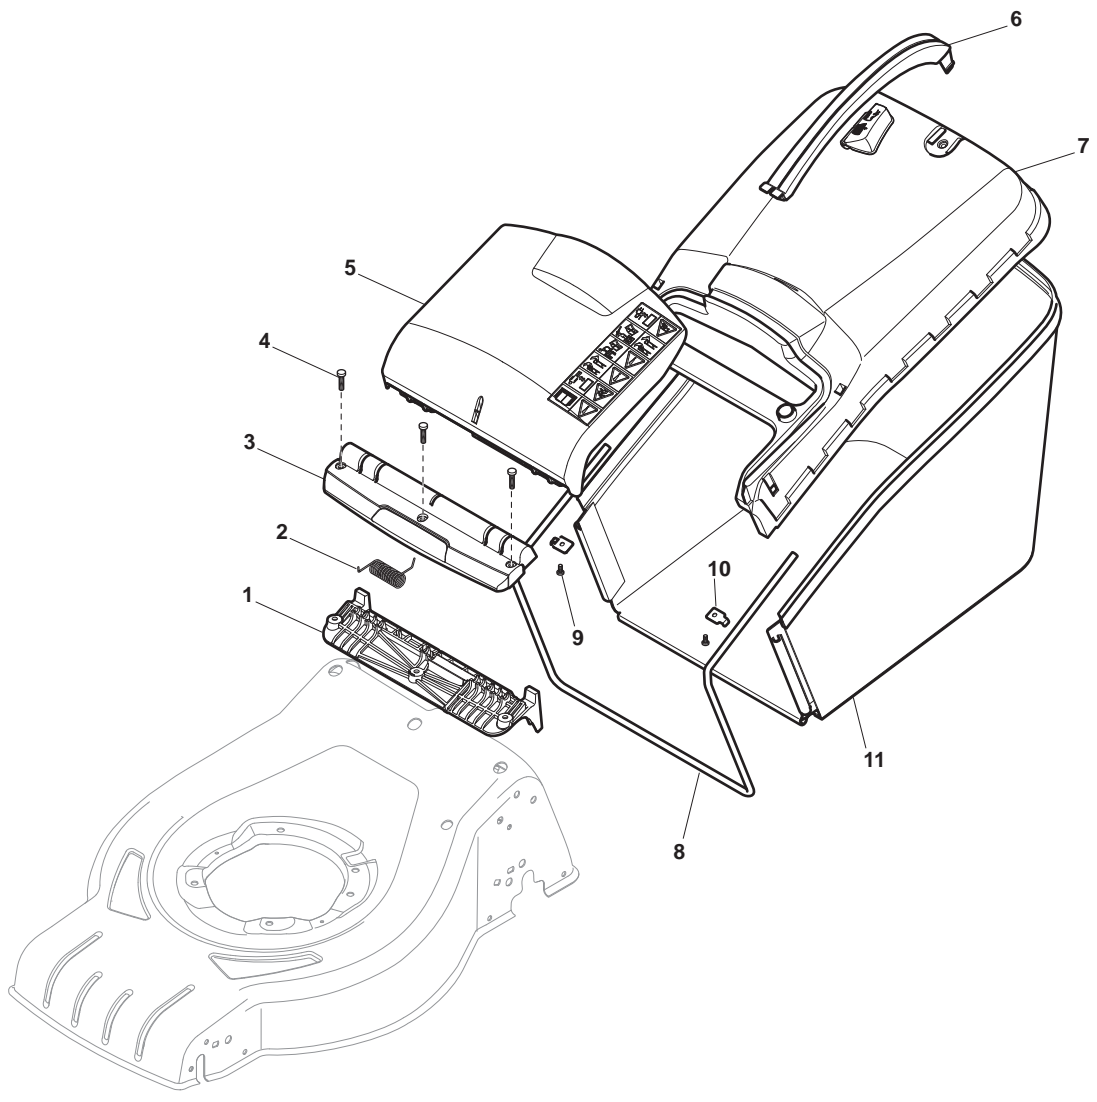

Grass-Catcher				
POS	CODE	Q.TY	DESCRIPTION	NOTES
1	322785331/0	1	Support	
2	122450464/0	1	Spring	
3	322109554/0	2	Cover, Black	
3	322109556/0	4	Cover, Yellow	
4	112728699/0	2	Screw	
5	322600206/1	4	Stone-Guard Black	
5	322600214/1	1	Stone-Guard Yellow	
6	322393644/0	1	Handle, Black	
6	322393715/0	2	Handle, Grey	
7	381486016/0A	1	Grass-Box, Upper Part Yellow	
7	381486018/0	1	Grass-Box, Upper Part Black	
8	122608561/0	1	Stiffening Lower	
9	112728692/0	1	Screw	
10	322545159/0	4	Plate	
11	181002318/0	4	Box, Fabric