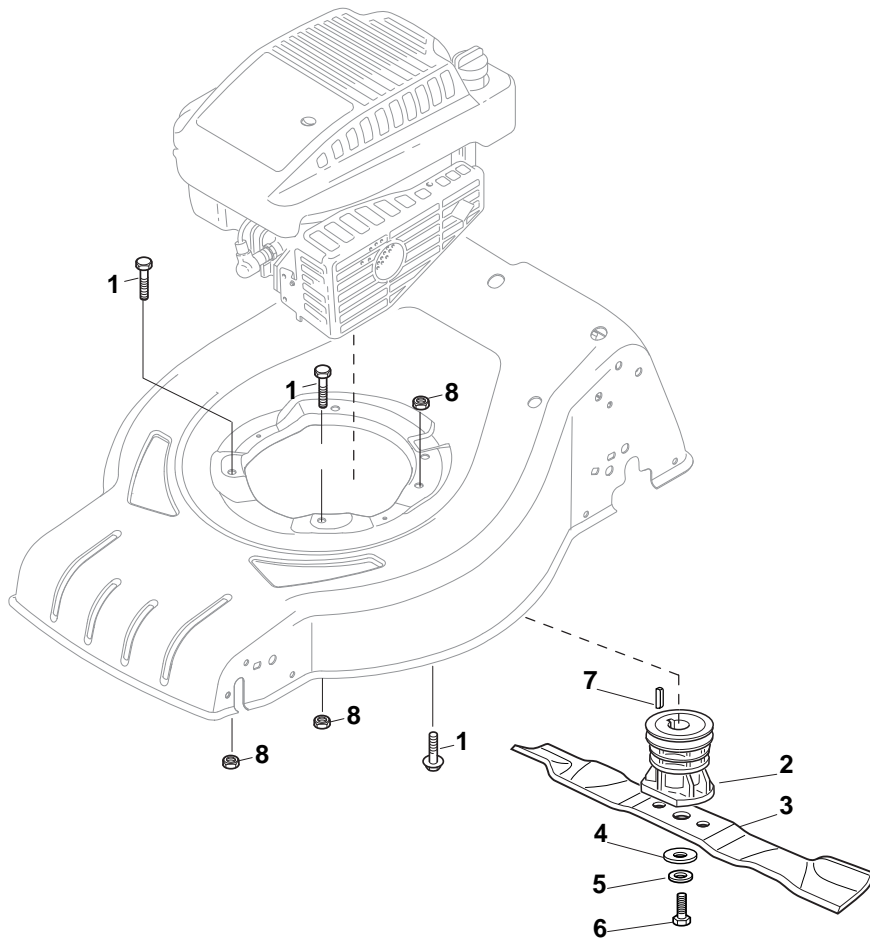

Blade and Hub				
POS	CODE	Q.TY	DESCRIPTION	NOTES
1	112691100/0	3	Screw	
3	181004346/3	1	Blade Standard	
4	122160400/0	1	Elastic Washer	
5	112523080/0	1	Washer	
6	112735698/0	1	Screw	
8	112154210/0	3	Screw