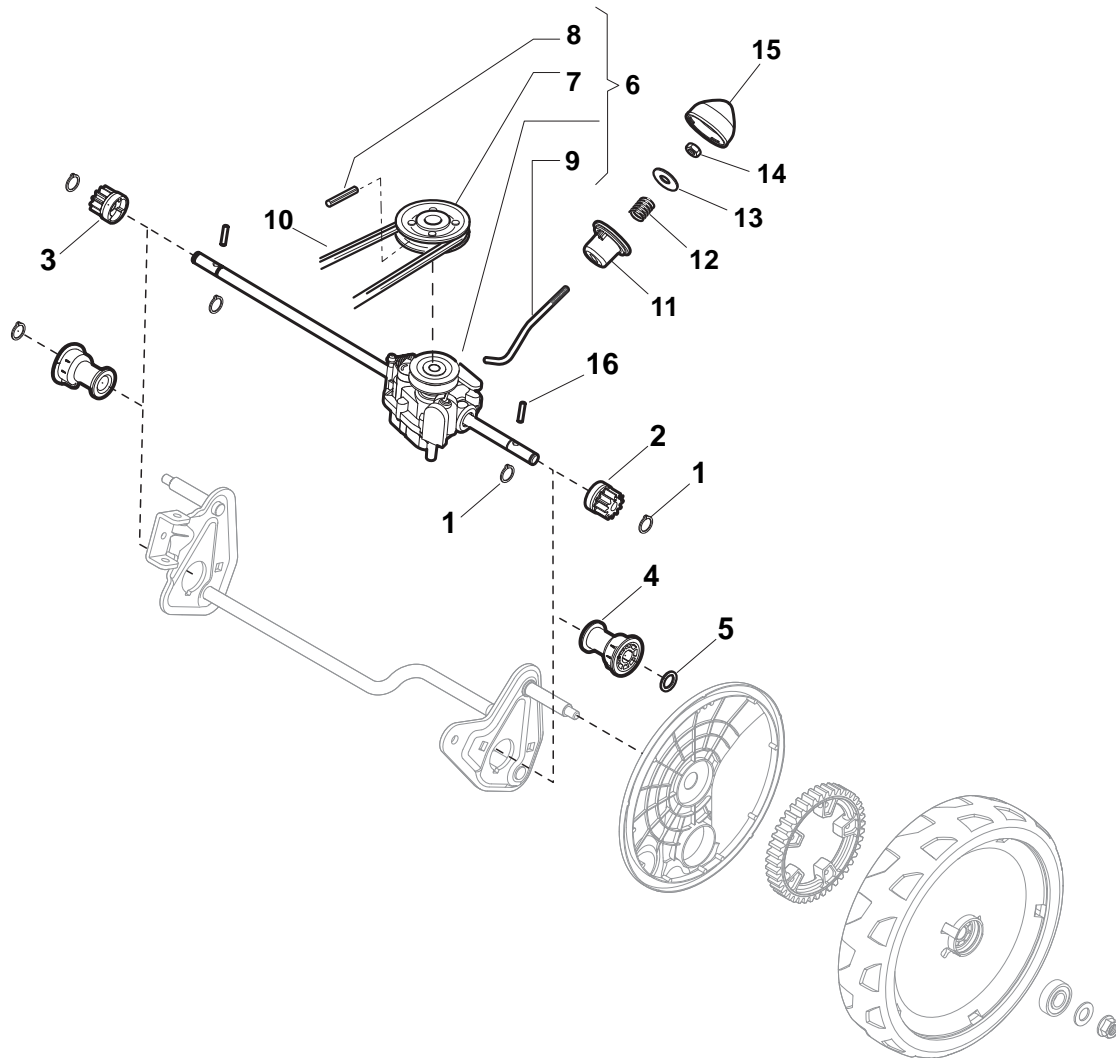

Deck And Height Adjusting				
POS	CODE	Q.TY	DESCRIPTION	NOTES
1	381302821/0	1	Axle, Front Wheels	
2	322545142/0	2	Plate	
3	112728698/0	4	Screw	
4	112521350/0	2	Washer	
5	112155000/0	2	Nut	
6	112436051/0	2	Plate	
7	322869683/0	1	Rod, Height Adjustment	
8	122519820/0	2	Pin	
9	122446193/0	1	Spring	
11	112728698/0	4	Screw	
12	322545152/0	2	Plate	
13	381302817/0	1	Axle, Rear Wheels	
14	122534131/0	1	Pin	
15	381003357/0	1	Lever, Height Adjustment	
16	122446192/0	1	Spring	
17	112154510/0	1	Nut	
18	322600205/0	2	Wheel Protection	
21	112521350/0	2	Washer	
22	112155000/0	2	Nut	

Handle, Lower Part				
POS	CODE	Q.TY	DESCRIPTION	NOTES
1	381007537/0	1	Handle, Lower Part	Yellow
2	112819110/0	2	Screw	
3	122671651/0	2	Washer	
4	122399900/0	2	Knob, Black	Black
5	112293200/0	2	Nut	
7	112818900/0	2	Screw	
9	122399900/0	2	Knob, Black	Black
10	112293200/0	2	Nut	
11	112155000/0	2	Nut	
12	112521350/0	2	Washer	
13	112369500/0	2	Elastic Washer	
14	112760605/0	2	Screw	
15	381008691/0	1	Screws Outfit, Black	Black

Handle, Upper Part				
POS	CODE	Q.TY	DESCRIPTION	NOTES
1	381006754/0	1	Handle, Upper Part with sponge handgrip Yellow	
2	122430313/0	1	Guide Spring	
3	112521330/0	1	Washer	
4	112154510/0	1	Nut	
5	118390020/0	1	Fairlead	
6	181003363/1	1	Lever, Engine Brake Black	
7	181030056/0	1	Cable, Thread Engine Brake	
8	112727783/0	1	Screw	
9	112154510/0	1	Nut	
10	181003364/0	1	Lever, Driving Black	
11	381030051/0	1	Cable, Rear Drive	
12	322551640/0	1	Plate	

Wheels and Hub Cover				
POS	CODE	Q.TY	DESCRIPTION	NOTES
1	381007445/1	2	Wheel Ø 180	
2	119216035/0	4	Bearing	
3	322110744/0	2	Hub Cap Grey	
5	381007466/1	2	Wheel Ø 240	
6	119216035/0	4	Bearing	
7	112728706/0	6	Screw	
9	322110745/0	2	Hub Cap Grey	