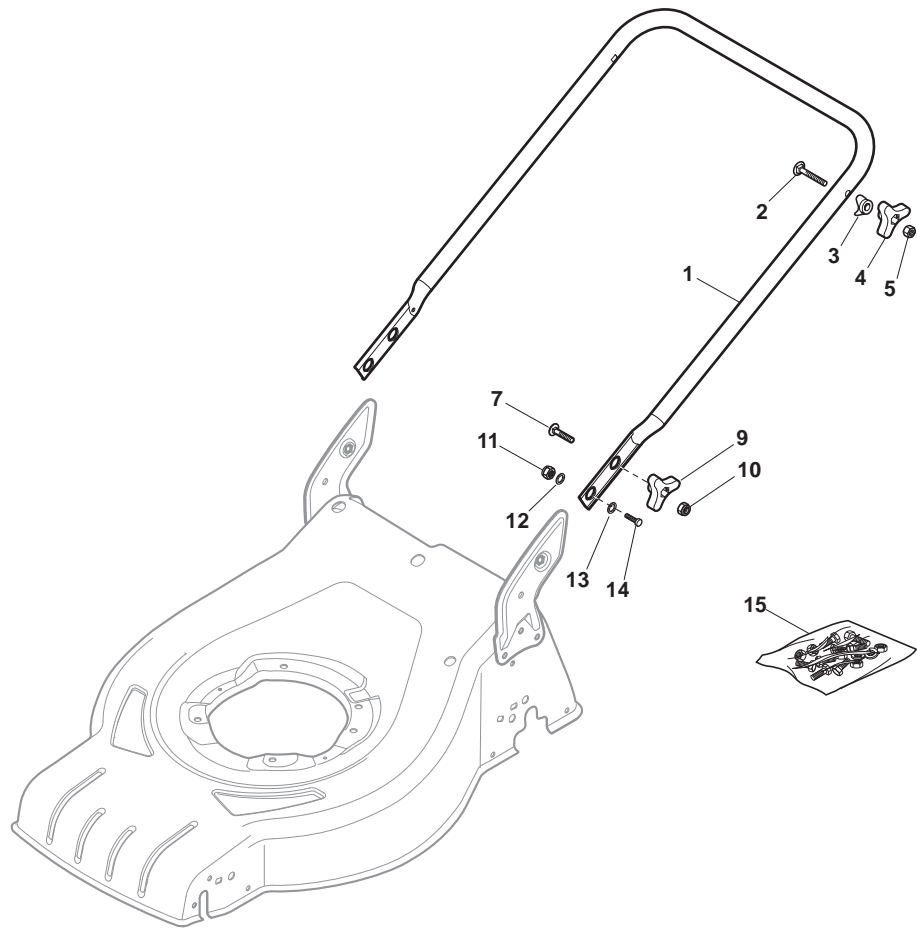

THIS INFORMATION IS NOT INTENDED FOR SALE OR RESALE, AND THIS NOTICE MUST REMAIN ON ALL COPIES.

www.ggp-group.com

Deck				
POS	CODE	Q.TY	DESCRIPTION	NOTES
1	381004729/0	1	Deck Grey	
2	322108301/1	1	Front Conveyor Assy	
3	112728699/0	6	Screw	
4	322108302/0	1	Rear Conveyor Assy	
5	112728699/0	6	Screw	
6	322545213/0	2	Plate	
7	381005139/0	1	Bracket, L	
8	112727801/0	6	Screw	
9	381005137/0	1	Bracket, R	
10	322060242/0	1	Protection, Belt	
11	322140239/0	1	Deflector	
12	112728530/0	2	Screw	

Deck And Height Adjusting				
POS	CODE	Q.TY	DESCRIPTION	NOTES
1	381302821/0	1	Axle, Front Wheels	
2	322545142/0	2	Plate	
3	112728698/0	4	Screw	
4	112521350/0	2	Washer	
5	112155000/0	2	Nut	
6	112436051/0	2	Plate	
7	322869683/0	1	Rod, Height Adjustment	
8	122519820/0	2	Pin	
9	122446193/0	1	Spring	
11	112728698/0	4	Screw	
12	322545152/0	2	Plate	
13	381302817/0	1	Axle, Rear Wheels	
14	122534131/0	1	Pin	
15	381003357/0	1	Lever, Height Adjustment	
16	122446192/0	1	Spring	
17	112154510/0	1	Nut	
18	322600205/0	2	Wheel Protection	
21	112521350/0	2	Washer	
22	112155000/0	2	Nut	

Handle, Lower Part				
POS	CODE	Q.TY	DESCRIPTION	NOTES
1	381007537/0	1	Handle, Lower Part	Yellow
2	112819110/0	2	Screw	
3	122671651/0	2	Washer	
4	122399900/0	2	Knob, Black	Black
5	112293200/0	2	Nut	
7	112818900/0	2	Screw	
9	122399900/0	2	Knob, Black	Black
10	112293200/0	2	Nut	
11	112155000/0	2	Nut	
12	112521350/0	2	Washer	
13	112369500/0	2	Elastic Washer	
14	112760605/0	2	Screw	
15	381008691/0	1	Screws Outfit, Black	Black

Handle, Upper Part				
POS	CODE	Q.TY	DESCRIPTION	NOTES
1	381006754/0	1	Handle, Upper Part with sponge handgrip Yellow	
2	122430313/0	1	Guide Spring	
3	112521330/0	1	Washer	
4	112154510/0	1	Nut	
5	118390020/0	1	Fairlead	
6	181003363/1	1	Lever, Engine Brake Black	
7	181030056/0	1	Cable, Thread Engine Brake	
8	112727783/0	1	Screw	
9	112154510/0	1	Nut	
10	181003364/0	1	Lever, Driving Black	
11	381030051/0	1	Cable, Rear Drive	
12	322551640/0	1	Plate	