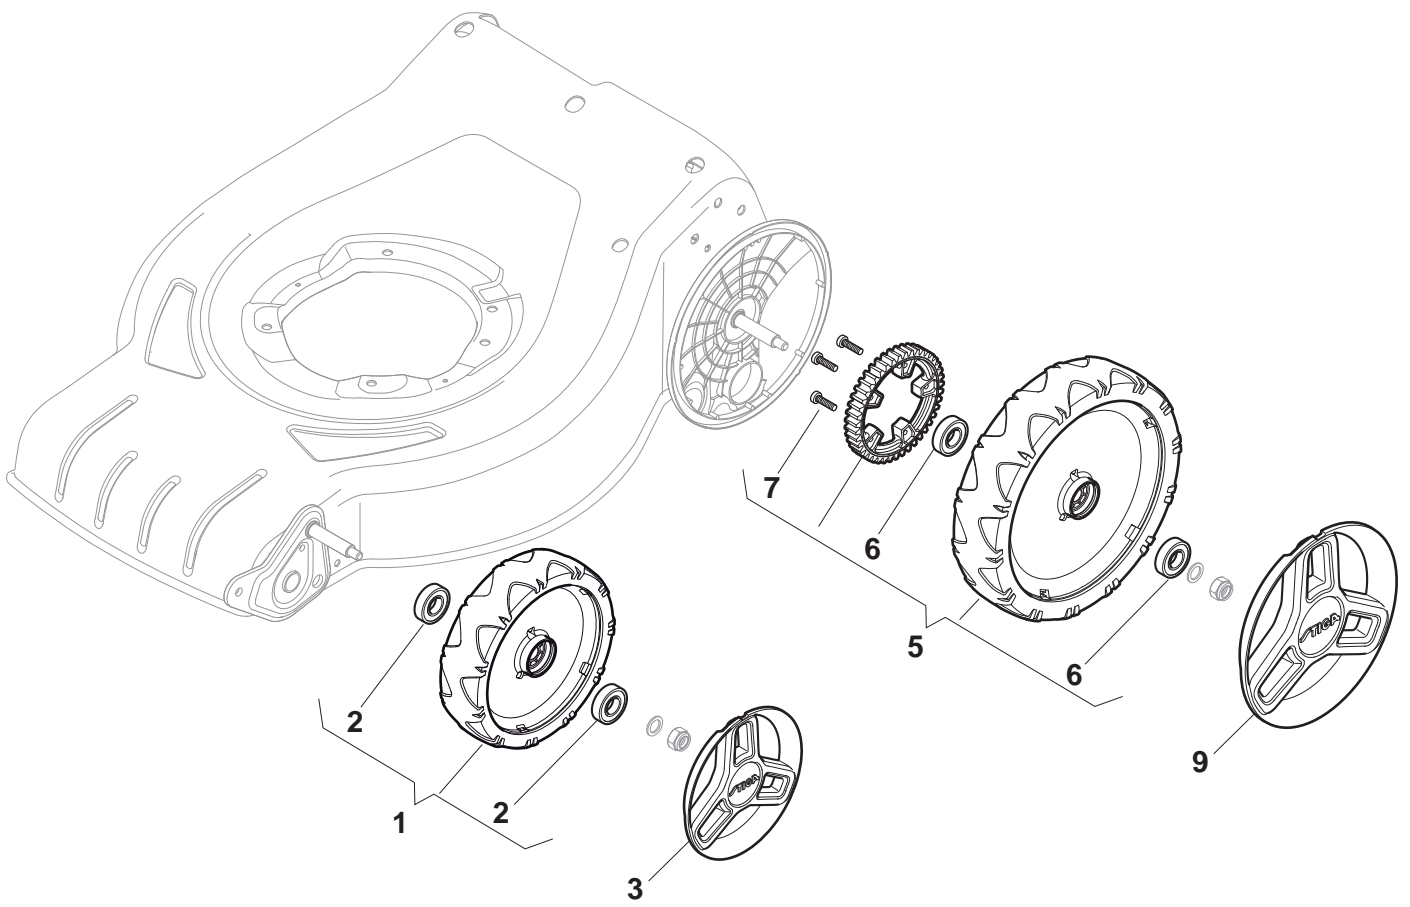

Deck And Height Adjusting				
POS	CODE	Q.TY	DESCRIPTION	NOTES
1	381302821/0	1	Axle, Front Wheels	
2	322545142/0	2	Plate	
3	112728698/0	4	Screw	
4	112521350/0	2	Washer	
5	112155000/0	2	Nut	
6	112436051/0	2	Plate	
7	322869683/0	1	Rod, Height Adjustment	
8	122519820/0	2	Pin	
9	122446193/0	1	Spring	
11	112728698/0	4	Screw	
12	322545152/0	2	Plate	
13	381302817/0	1	Axle, Rear Wheels	
14	122534131/0	1	Pin	
15	381003357/0	1	Lever, Height Adjustment	
16	122446192/0	1	Spring	
17	112154510/0	1	Nut	
18	322600205/0	2	Wheel Protection	
21	112521350/0	2	Washer	
22	112155000/0	2	Nut	

Handle, Lower Part				
POS	CODE	Q.TY	DESCRIPTION	NOTES
1	381007537/0	1	Handle, Lower Part	Yellow
2	112819110/0	2	Screw	
3	122671651/0	2	Washer	
4	122399900/0	2	Knob, Black	Black
5	112293200/0	2	Nut	
7	112818900/0	2	Screw	
9	122399900/0	2	Knob, Black	Black
10	112293200/0	2	Nut	
11	112155000/0	2	Nut	
12	112521350/0	2	Washer	
13	112369500/0	2	Elastic Washer	
14	112760605/0	2	Screw	
15	381008691/0	1	Screws Outfit, Black	Black

Handle, Upper Part				
POS	CODE	Q.TY	DESCRIPTION	NOTES
1	381006754/0	1	Handle, Upper Part with sponge handgrip Yellow	
2	122430313/0	1	Guide Spring	
3	112521330/0	1	Washer	
4	112154510/0	1	Nut	
5	118390020/0	1	Fairlead	
6	181003363/1	1	Lever, Engine Brake Black	
7	181030056/0	1	Cable, Thread Engine Brake	
8	112727783/0	1	Screw	
9	112154510/0	1	Nut	
10	181003364/0	1	Lever, Driving Black	
11	381030051/0	1	Cable, Rear Drive	
12	322551640/0	1	Plate	

Wheels and Hub Cover				
POS	CODE	Q.TY	DESCRIPTION	NOTES
1	381007445/1	2	Wheel Ø 180	
2	119216035/0	4	Bearing	
3	322110744/0	2	Hub Cap Grey	
5	381007466/1	2	Wheel Ø 240	
6	119216035/0	4	Bearing	
7	112728706/0	6	Screw	
9	322110745/0	2	Hub Cap Grey	