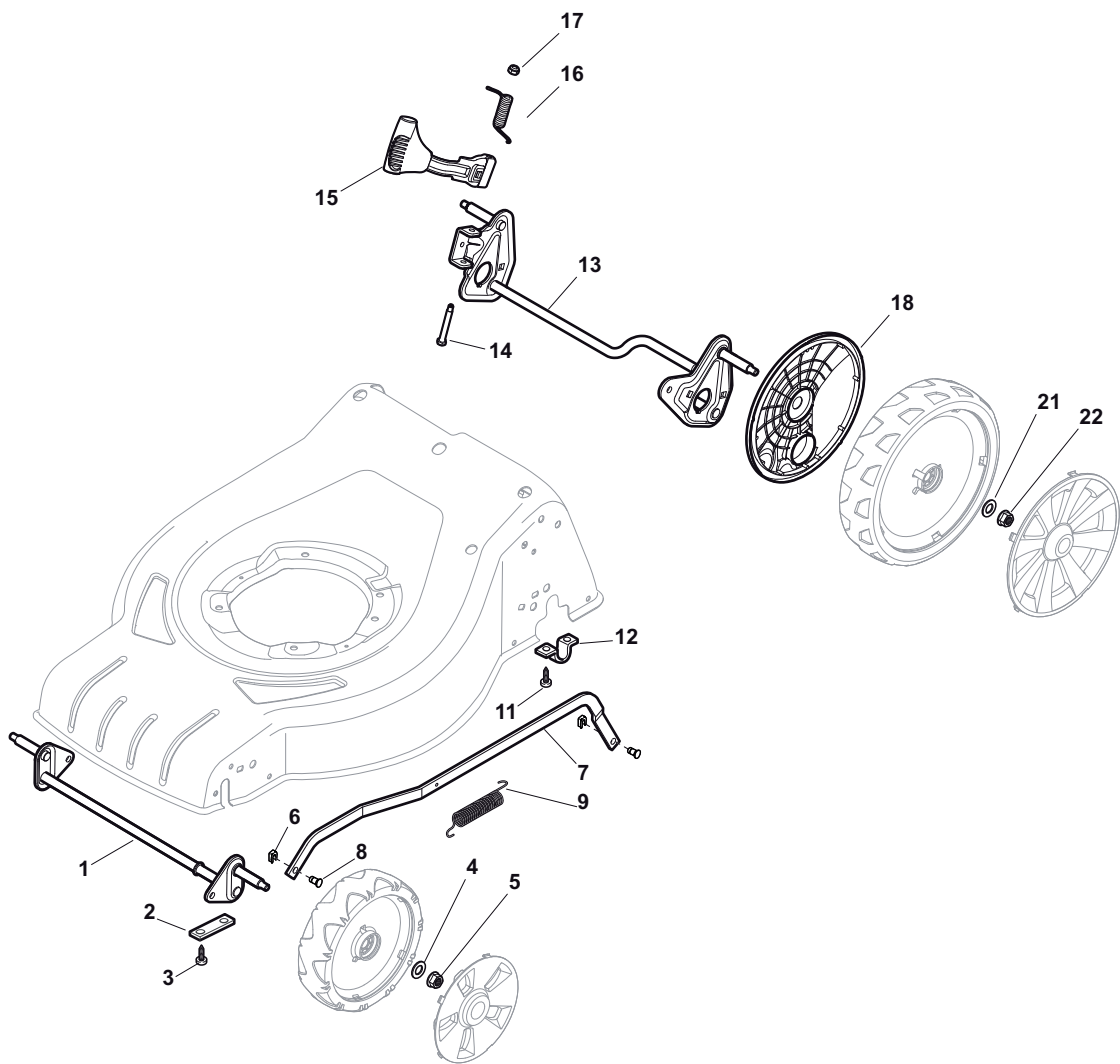

www.stiga.com

Illustrated Parts List

for model:

COMBI 48 S B

- Use GLOBAL GARDEN PRODUCT genuine spare parts specified in the parts list for repair and/or replacement.
- Then contents described in the parts list may change due to improvement.
- The drawings of the spare part are only indicative and might not represent the part in question exactly.
- The indications "right" - "left" - "front" - "rear" refer to the position of the operator when using the machine.
- When placing orders of parts for repair and/or replacement, make sure that the illustrated parts list is the one applying to the machine's year of manufacture, as shown on the identification plate attached to the machine.

Deck And Height Adjusting				
POS	CODE	Q.TY	DESCRIPTION	NOTES
1	381302821/0	1	Axle, Front Wheels	
2	322545142/0	2	Plate	
3	112728698/0	4	Screw	
4	112521350/0	2	Washer	
5	112155000/0	2	Nut	
6	112436051/0	2	Plate	
7	322869683/0	1	Rod, Height Adjustment	
8	122519820/0	2	Pin	
9	122446193/0	1	Spring	
11	112728698/0	4	Screw	
12	322545152/0	2	Plate	
13	381302817/0	1	Axle, Rear Wheels	
14	122534131/0	1	Pin	
15	381003357/0	1	Lever, Height Adjustment	
16	122446192/0	1	Spring	
17	112154510/0	1	Nut	
18	322600205/0	2	Wheel Protection	
21	112521350/0	2	Washer	
22	112155000/0	2	Nut	

Handle, Upper Part				
POS	CODE	Q.TY	DESCRIPTION	NOTES
1	381006754/0	1	Handle, Upper Part with sponge handgrip Yellow	
2	122430313/0	1	Guide Spring	
3	112521330/0	1	Washer	
4	112154510/0	1	Nut	
5	118390020/0	1	Fairlead	
6	181003363/1	1	Lever, Engine Brake Black	
7	181030056/0	1	Cable, Thread Engine Brake	
8	112727783/0	1	Screw	
9	112154510/0	1	Nut	
10	181003364/0	1	Lever, Driving Black	
11	381030051/0	1	Cable, Rear Drive	
12	322551640/0	1	Plate	

Wheels and Hub Cover				
POS	CODE	Q.TY	DESCRIPTION	NOTES
1	381007445/1	2	Wheel Ø 180	
2	119216035/0	4	Bearing	
3	322110744/0	2	Hub Cap Grey	
5	381007466/1	2	Wheel Ø 240	
6	119216035/0	4	Bearing	
7	112728706/0	6	Screw	
9	322110745/0	2	Hub Cap Grey	