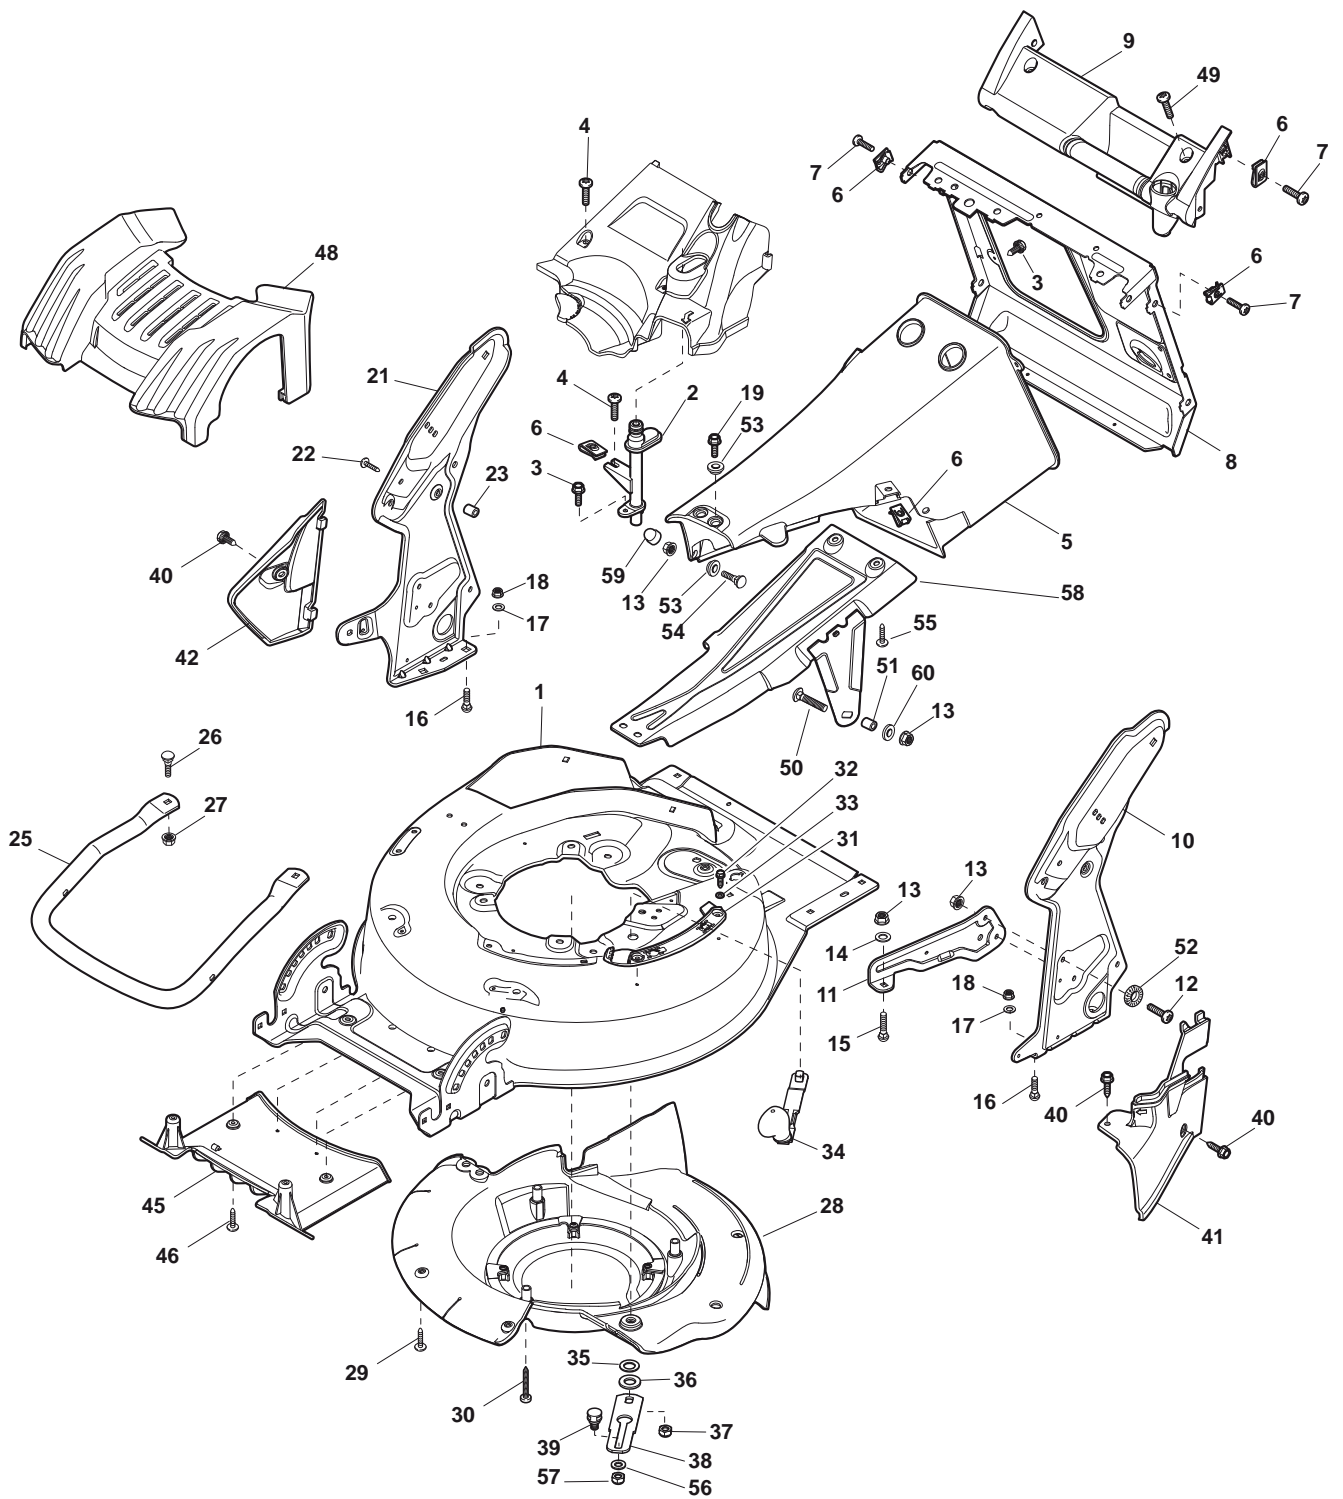

Deck And Height Adjusting				
POS	CODE	Q.TY	DESCRIPTION	NOTES
1	381004740/0	1	Deck Grey	
2	322034001/1	1	Washing Connection	
3	125943004/0	5	Screw	
4	112727802/0	2	Screw	
5	322108294/0	1	Conveyor Yellow	
6	112437507/0	12	Plate	
7	112727802/0	8	Screw	
8	381545321/1	1	Rear Plate	
9	322785282/0	1	Support	
10	381545333/0	1	Bracket, L	
11	322545191/0	1	Support	
12	112727803/0	2	Screw	
13	112154510/0	4	Nut	
14	112521330/0	1	Washer	
15	112815200/0	1	Screw	
16	112818690/0	4	Screw	
17	112521350/0	4	Washer	
18	112155000/0	4	Nut	
19	112727801/0	2	Screw	
21	381545331/0	1	Bracket, R	
22	112735662/1	2	Screw	
23	122534128/0	2	Pin	
25	381393702/0	2	Protection	
26	112815205/0	2	Screw	
27	112154510/0	2	Nut	
28	381102203/0	1	Protection Mulching	
29	125943004/0	2	Screw	
30	112735115/0	3	Screw	
31	322500052/2	1	Shoe	
32	112731580/0	2	Screw	
33	112521331/0	2	Washer	
34	381003338/0	1	Lever	
35	321660100/0	1	Washer	
36	112521370/0	1	Washer	
37	112154210/0	1	Nut	
38	322320009/0	1	Lever	
39	122042022/0	1	Bush	
40	125943004/0	3	Screw	
41	322109830/0	1	Guard Black	
42	322109825/0	1	Guard Black	
45	322500101/0	1	Front Combi	
46	112728703/0	2	Screw	
48	322226200/0	1	Mask, Grey	
49	112727801/0	2	Screw	
50	112815270/0	2	Screw	
51	122671664/0	2	Spacer	
52	112540040/0	2	Washer	
53	325160039/0	6	Spacer	
54	112794986/0	1	Screw	
55	112727799/0	2	Screw	
56	112521350/0	1	Washer	
57	112155000/0	1	Nut	
58	381608501/0	1	Stiffening Lower	
59	118203853/0	1	Protection