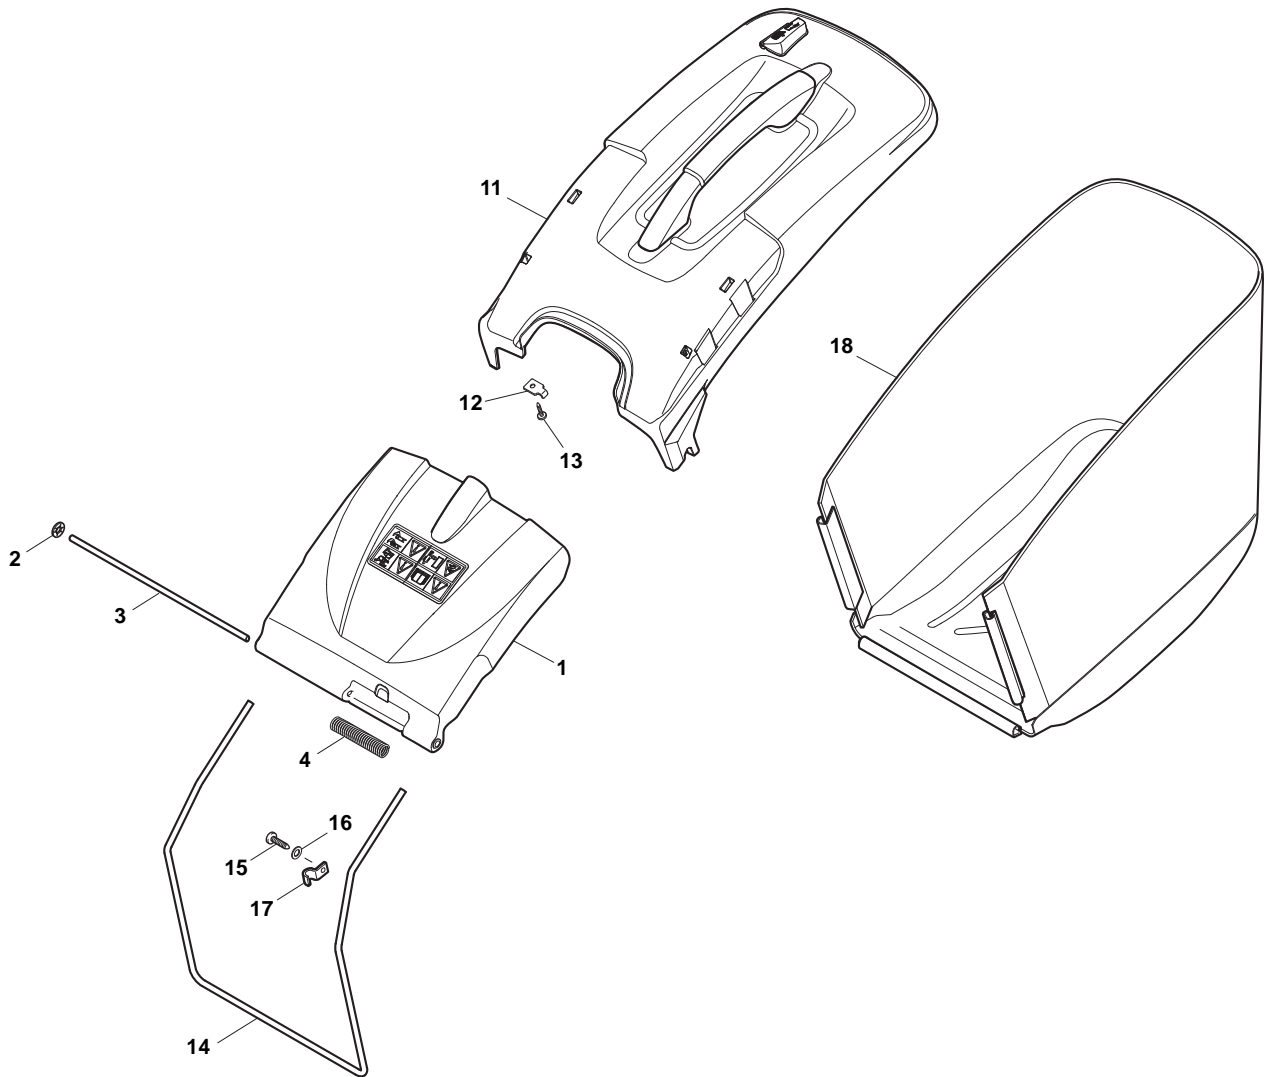

Grass-Box				
POS	CODE	Q.TY	DESCRIPTION	NOTES
1	322600180/4	1	Stone-Guard	
2	112604899/0	2	Crown Fastener	
3	122517863/0	1	Pin	
4	122450455/1	1	Spring	
11	381486007/0	1	Grass-Box, Upper Part	
12	322545159/0	2	Plate	
13	112728689/0	2	Screw	
14	122608542/0	1	Stiffening Lower	
15	112728689/0	2	Screw	
16	112521320/0	2	Washer	
17	325774220/0	2	Plate	
18	181002302/2	1	Box, Fabric	Stiga