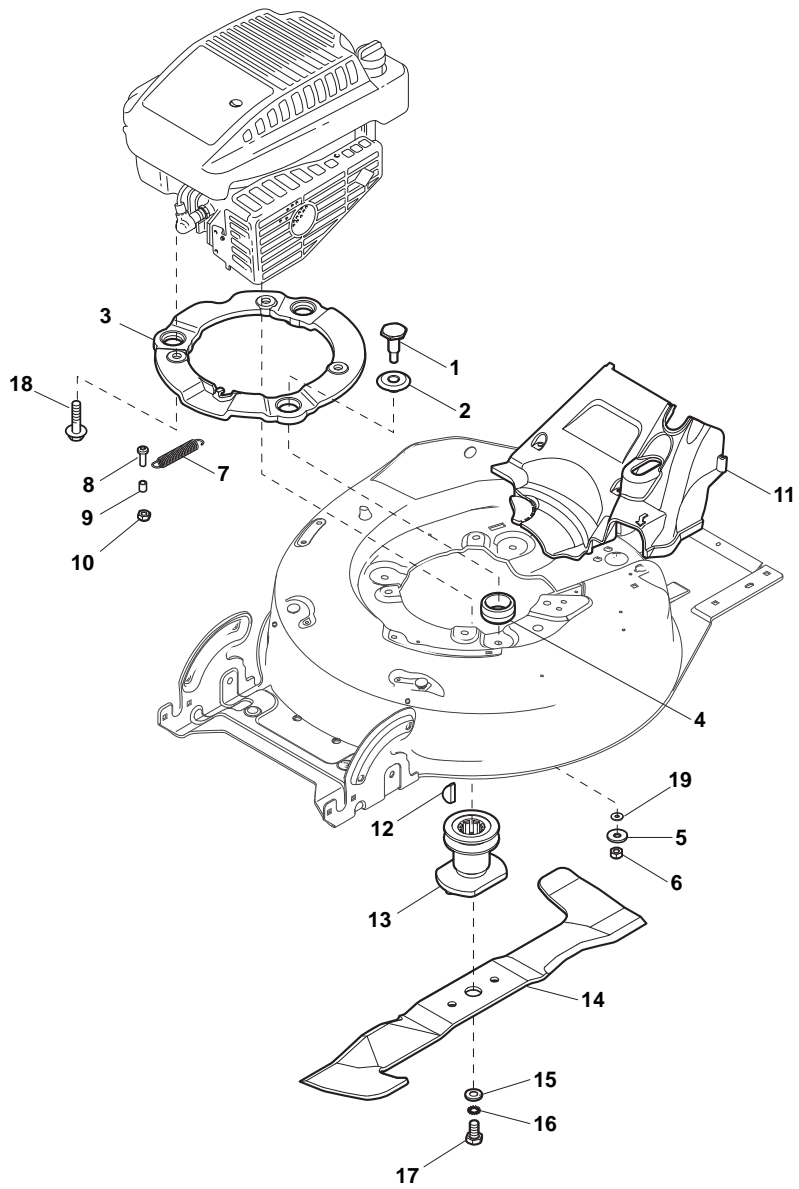

Side Discharge				
POS	CODE	Q.TY	DESCRIPTION	NOTES
1	112727803/0	2	Screw	
2	322806635/1	1	Fulcrum Pin	
3	322783010/1	1	Button	
4	122450456/0	1	Spring	
5	122517864/0	1	Pin	
6	122450457/0	1	Spring	
7	122517866/0	1	Pin	
9	112728706/0	2	Screw	
10	322600200/0	1	Ejection Guard	
11	322393633/0	1	Handle	
15	322108289/0	1	Ejection Guard	

Handle				
POS	CODE	Q.TY	DESCRIPTION	NOTES
1	381006670/2	1	Handgrip	
2	381003349/0	1	Lever, Driving	
3	381003344/0	1	Lever, Engine Brake	
4	122430309/0	1	Spring	
5	112154330/0	1	Nut	
6	381006821/0	1	Handle Grey, Right	
7	112735662/1	4	Screw	
8	322041967/1	3	Bush	
9	112154510/0	3	Nut	
10	112728721/0	2	Screw	
11	112727784/0	1	Screw	
12	181030066/0	1	Cable, Thread Engine Brake	
13	381030068/0	1	Cable, Rear Drive	
14	322551639/0	1	Plate	
15	322806644/0	1	Protection	
16	112727812/0	2	Screw	
17	112523000/1	2	Washer	
18	381006823/0	1	Handle Grey, Left	
19	322488301/0	1	Support , R	
20	322488303/0	1	Support, L	
21	112154220/0	2	Nut	
22	322399835/0	2	Knob	
23	381003253/0	2	Handle	
24	322680017/0	2	Support	

Wheels and Hub Caps				
POS	CODE	Q.TY	DESCRIPTION	NOTES
1	381302801/0	1	Axle, Front Wheels	
2	112815205/0	4	Screw	
3	112154510/0	4	Nut	
4	112727799/0	2	Screw	
5	112523040/0	2	Washer	
6	112154510/0	2	Nut	
8	381007394/1	2	Wheel Ø 210	
9	119216035/0	4	Bearing	
10	112521350/0	2	Washer	
11	112155000/0	2	Nut	
12	322110597/0	2	Hub Cap	
13	381002035/0	1	Rod, Height Adjustment	
14	112436051/0	2	Plate	
15	122450459/1	1	Spring	
16	381003337/1	1	Lever, Height Adjustment	
17	322570202/0	1	Cover	
21	322602012/1	1	Button	
22	122450462/0	1	Spring	
23	112000930/0	1	Snap Ring	
24	122033351/1	1	Rod	
25	381002899/0	1	Axle, Rear Wheels	
26	322600179/0	2	Protection, Wheel	
27	112728691/0	6	Screw	
28	322120113/0	2	Ring Gear	
29	381007398/1	2	Wheel Ø 300	
30	119216035/0	4	Bearing	
31	112521350/0	2	Washer	
32	112155000/0	2	Nut	
33	322110599/0	2	Hub Cap	