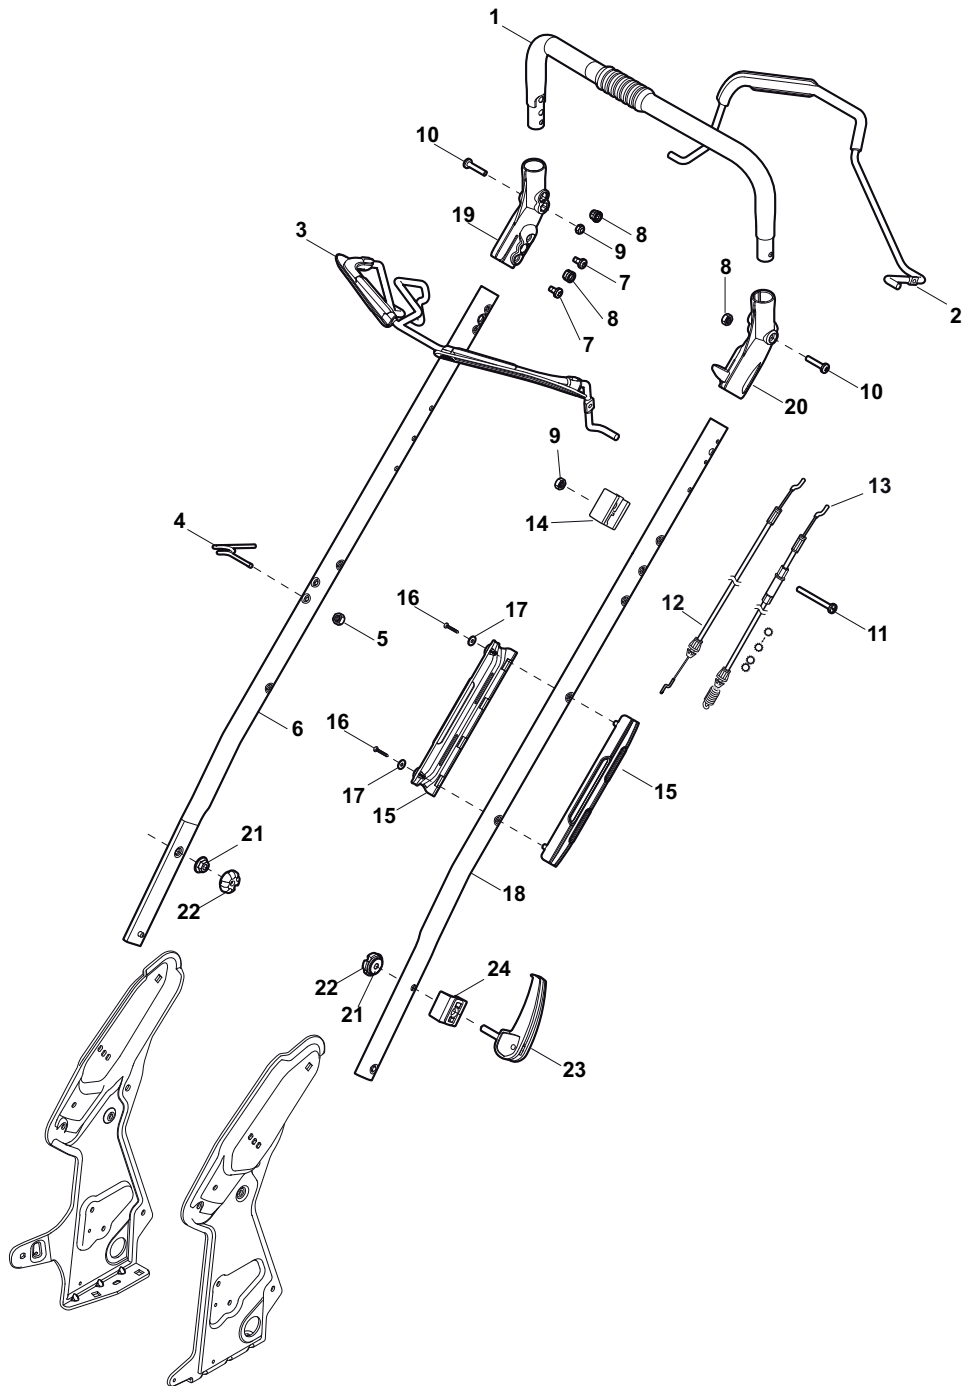

Side Discharge				
POS	CODE	Q.TY	DESCRIPTION	NOTES
1	112727803/0	2	Screw	
2	322806635/1	1	Fulcrum Pin	
3	322783010/1	1	Button	
4	122450456/0	1	Spring	
5	122517864/0	1	Pin	
6	122450457/0	1	Spring	
7	122517866/0	1	Pin	
9	112728706/0	2	Screw	
10	322600200/0	1	Ejection Guard	
11	322393633/0	1	Handle	
15	322108289/0	1	Ejection Guard	

Handle				
POS	CODE	Q.TY	DESCRIPTION	NOTES
1	381006670/2	1	Handgrip	
2	381003349/0	1	Lever, Driving	
3	381003344/0	1	Lever, Engine Brake	
4	122430309/0	1	Spring	
5	112154330/0	1	Nut	
6	381006821/0	1	Handle Grey, Right	
7	112735662/1	4	Screw	
8	322041967/1	3	Bush	
9	112154510/0	3	Nut	
10	112728721/0	2	Screw	
11	112727784/0	1	Screw	
12	181030066/0	1	Cable, Thread Engine Brake	
13	381030068/0	1	Cable, Rear Drive	
14	322551639/0	1	Plate	
15	322806644/0	1	Protection	
16	112727812/0	2	Screw	
17	112523000/1	2	Washer	
18	381006823/0	1	Handle Grey, Left	
19	322488301/0	1	Support , R	
20	322488303/0	1	Support, L	
21	112154220/0	2	Nut	
22	322399835/0	2	Knob	
23	381003253/0	2	Handle	
24	322680017/0	2	Support	

Wheels and Hub Caps				
POS	CODE	Q.TY	DESCRIPTION	NOTES
1	381302801/0	1	Axle, Front Wheels	
2	112815205/0	4	Screw	
3	112154510/0	4	Nut	
4	112727799/0	2	Screw	
5	112523040/0	2	Washer	
6	112154510/0	2	Nut	
8	381007394/1	2	Wheel Ø 210	
9	119216035/0	4	Bearing	
10	112521350/0	2	Washer	
11	112155000/0	2	Nut	
12	322110597/0	2	Hub Cap	
13	381002035/0	1	Rod, Height Adjustment	
14	112436051/0	2	Plate	
15	122450459/1	1	Spring	
16	381003337/1	1	Lever, Height Adjustment	
17	322570202/0	1	Cover	
21	322602012/1	1	Button	
22	122450462/0	1	Spring	
23	112000930/0	1	Snap Ring	
24	122033351/1	1	Rod	
25	381002899/0	1	Axle, Rear Wheels	
26	322600179/0	2	Protection, Wheel	
27	112728691/0	6	Screw	
28	322120113/0	2	Ring Gear	
29	381007398/1	2	Wheel Ø 300	
30	119216035/0	4	Bearing	
31	112521350/0	2	Washer	
32	112155000/0	2	Nut	
33	322110599/0	2	Hub Cap	