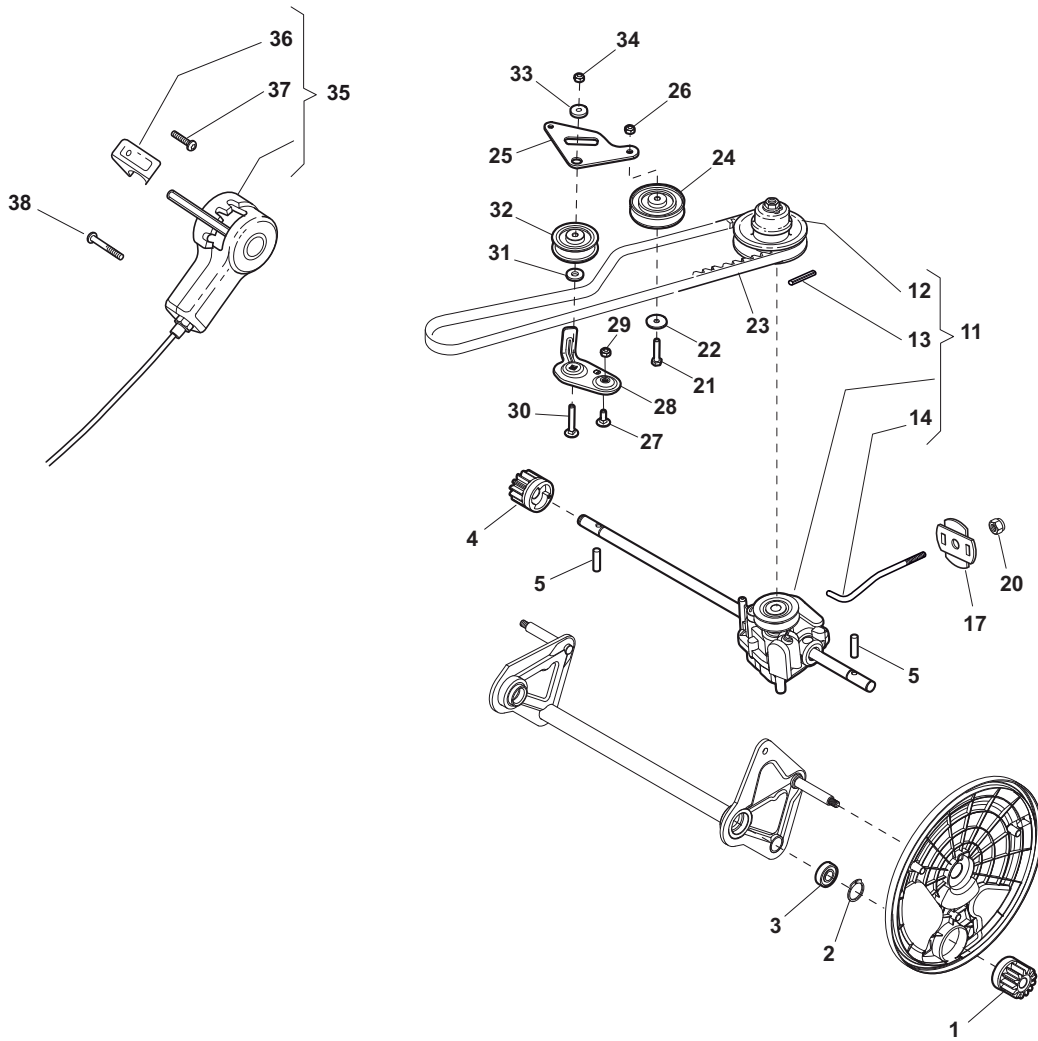

Rear Drive				
POS	CODE	Q.TY	DESCRIPTION	NOTES
1	122570132/0	1	Pinion L	
2	112608600/0	4	Seeger	
3	119216035/0	2	Bearing	
4	122570131/0	1	Pinion R	
5	122753000/0	2	Pin	
11	181003107/1	1	Gear Box	
12	122601925/0	1	Pulley	
13	112645700/0	1	Pin	
14	122033298/0	1	Adjustment Rod	
17	322675113/0	2	Washer	
20	112154510/0	1	Nut	
21	112674550/0	1	Screw	
22	112523050/0	1	Washer	
23	135064386/0	1	Belt	
24	122601914/0	1	Pulley	
25	322322835/0	1	Lever	
26	112154510/0	1	Nut	
27	112815205/0	1	Screw	
28	322806637/1	1	Support	
29	112154510/0	1	Nut	
30	112815240/0	1	Screw	
31	122671653/0	1	Washer	
32	122601915/0	1	Pulley	
33	122671656/0	1	Washer	
34	112154510/0	1	Nut	
35	381007189/0	1	Cable, Speed Drive Control	
36	322399820/0	1	Knob	
37	112728702/0	2	Screw	
38	112728536/0	2	Screw