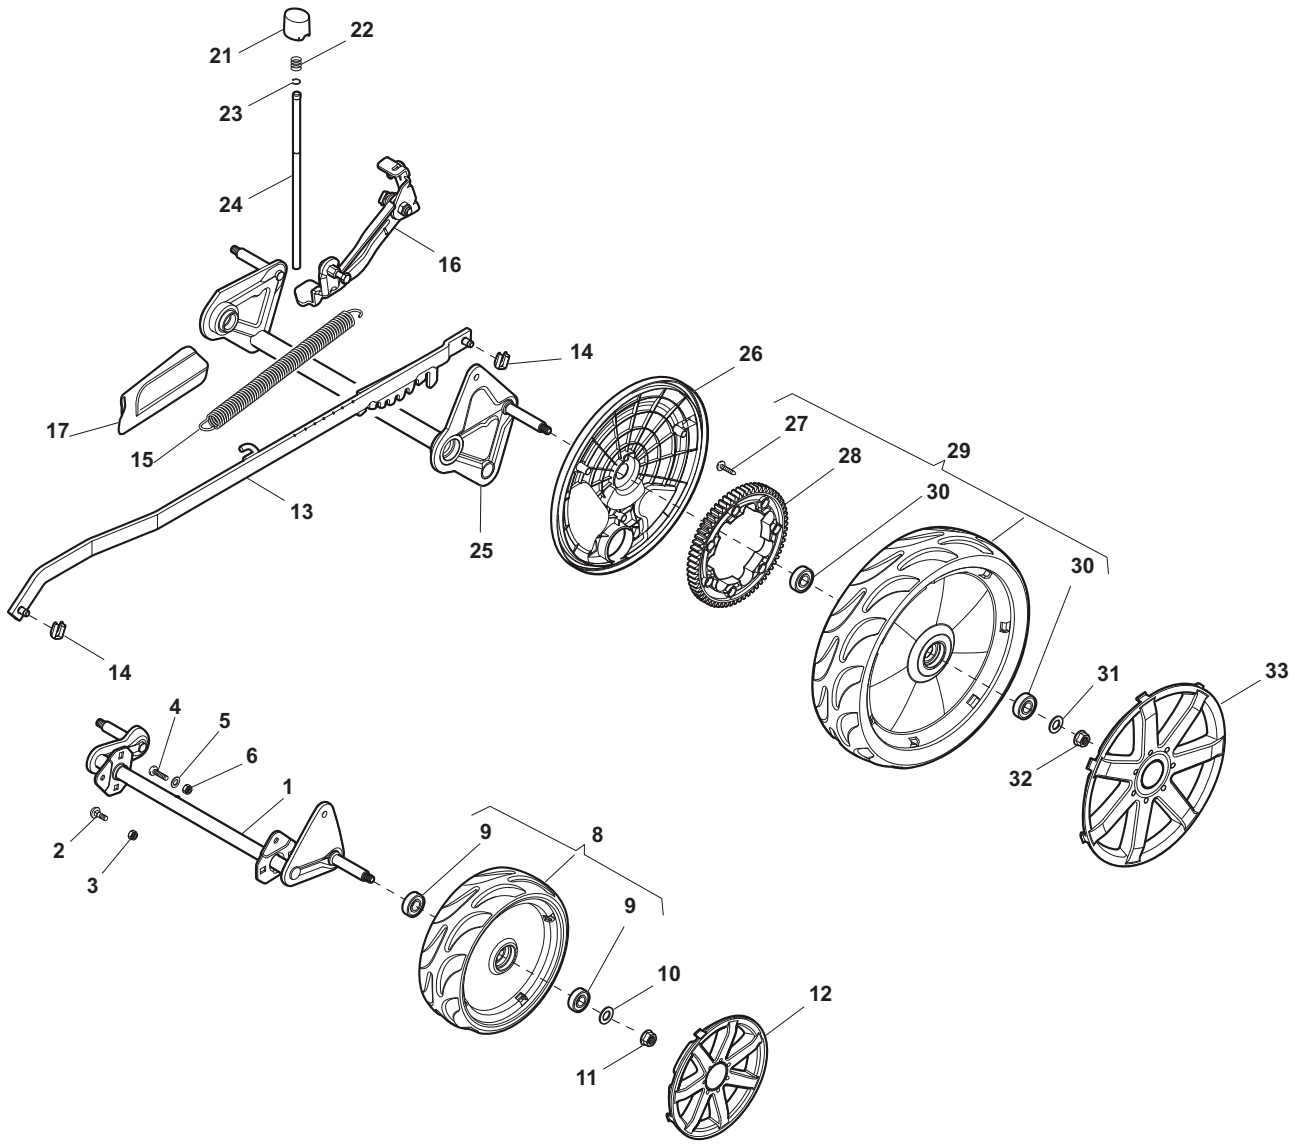

Wheels and Hub Caps				
POS	CODE	Q.TY	DESCRIPTION	NOTES
1	381302801/0	1	Axle, Front Wheels	
2	112815205/0	4	Screw	
3	112154510/0	4	Nut	
4	112727799/0	2	Screw	
5	112523040/0	2	Washer	
6	112154510/0	2	Nut	
8	381007394/1	2	Wheel Ø 210	
9	119216035/0	4	Bearing	
10	112521350/0	2	Washer	
11	112155000/0	2	Nut	
12	322110597/0	2	Hub Cap	
13	381002035/0	1	Rod, Height Adjustment	
14	112436051/0	2	Plate	
15	122450459/1	1	Spring	
16	381003337/1	1	Lever, Height Adjustment	
17	322570202/0	1	Cover	
21	322602012/1	1	Button	
22	122450462/0	1	Spring	
23	112000930/0	1	Snap Ring	
24	122033351/1	1	Rod	
25	381002899/0	1	Axle, Rear Wheels	
26	322600179/0	2	Protection, Wheel	
27	112728691/0	6	Screw	
28	322120113/0	2	Ring Gear	
29	381007398/1	2	Wheel Ø 300	
30	119216035/0	4	Bearing	
31	112521350/0	2	Washer	
32	112155000/0	2	Nut	
33	322110599/0	2	Hub Cap