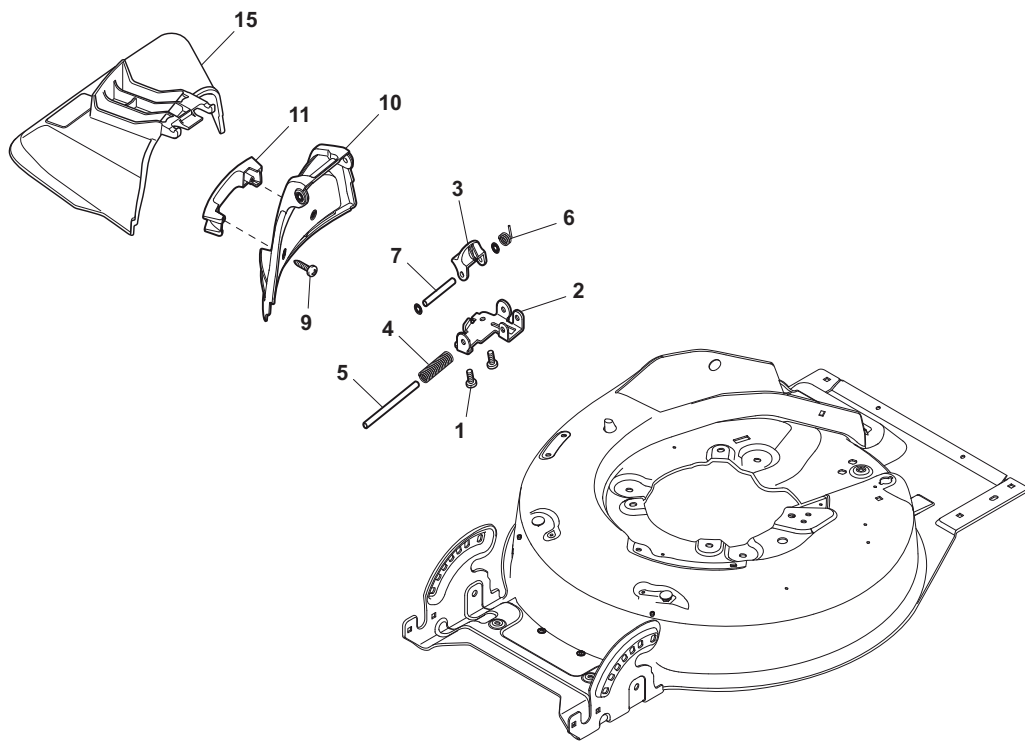

THIS INFORMATION IS NOT INTENDED FOR SALE OR RESALE, AND THIS NOTICE MUST REMAIN ON ALL COPIES.

[www.ggp-group.com](http://www.ggp-group.com)

Deck And Height Adjusting				
POS	CODE	Q.TY	DESCRIPTION	NOTES
1	381004740/0	1	Deck Grey	
2	322034001/1	1	Washing Connection	
3	125943004/0	5	Screw	
4	112727802/0	2	Screw	
5	322108294/0	1	Conveyor Yellow	
6	112437507/0	12	Plate	
7	112727802/0	8	Screw	
8	381545321/1	1	Rear Plate	
9	322785282/0	1	Support	
10	381545333/0	1	Bracket, L	
11	322545191/0	1	Support	
12	112727803/0	2	Screw	
13	112154510/0	4	Nut	
14	112521330/0	1	Washer	
15	112815200/0	1	Screw	
16	112818690/0	4	Screw	
17	112521350/0	4	Washer	
18	112155000/0	4	Nut	
19	112727801/0	2	Screw	
21	381545331/0	1	Bracket, R	
22	112735662/1	2	Screw	
23	122534128/0	2	Pin	
25	381393702/0	2	Protection	
26	112815205/0	2	Screw	
27	112154510/0	2	Nut	
28	381102203/0	1	Protection Mulching	
29	125943004/0	2	Screw	
30	112735115/0	3	Screw	
31	322500052/2	1	Shoe	
32	112731580/0	2	Screw	
33	112521331/0	2	Washer	
34	381003338/0	1	Lever	
35	321660100/0	1	Washer	
36	112521370/0	1	Washer	
37	112154210/0	1	Nut	
38	322320009/0	1	Lever	
39	122042022/0	1	Bush	
40	125943004/0	3	Screw	
41	322109830/0	1	Guard Black	
42	322109825/0	1	Guard Black	
45	322500101/0	1	Front Combi	
46	112728703/0	2	Screw	
48	322226200/0	1	Mask, Grey	
49	112727801/0	2	Screw	
50	112815270/0	2	Screw	
51	122671664/0	2	Spacer	
52	112540040/0	2	Washer	
53	325160039/0	6	Spacer	
54	112794986/0	1	Screw	
55	112727799/0	2	Screw	
56	112521350/0	1	Washer	
57	112155000/0	1	Nut	
58	381608501/0	1	Stiffening Lower	
59	118203853/0	1	Protection	

Side Discharge				
POS	CODE	Q.TY	DESCRIPTION	NOTES
1	112727803/0	2	Screw	
2	322806635/1	1	Fulcrum Pin	
3	322783010/1	1	Button	
4	122450456/0	1	Spring	
5	122517864/0	1	Pin	
6	122450457/0	1	Spring	
7	122517866/0	1	Pin	
9	112728706/0	2	Screw	
10	322600200/0	1	Ejection Guard	
11	322393633/0	1	Handle	
15	322108289/0	1	Ejection Guard	