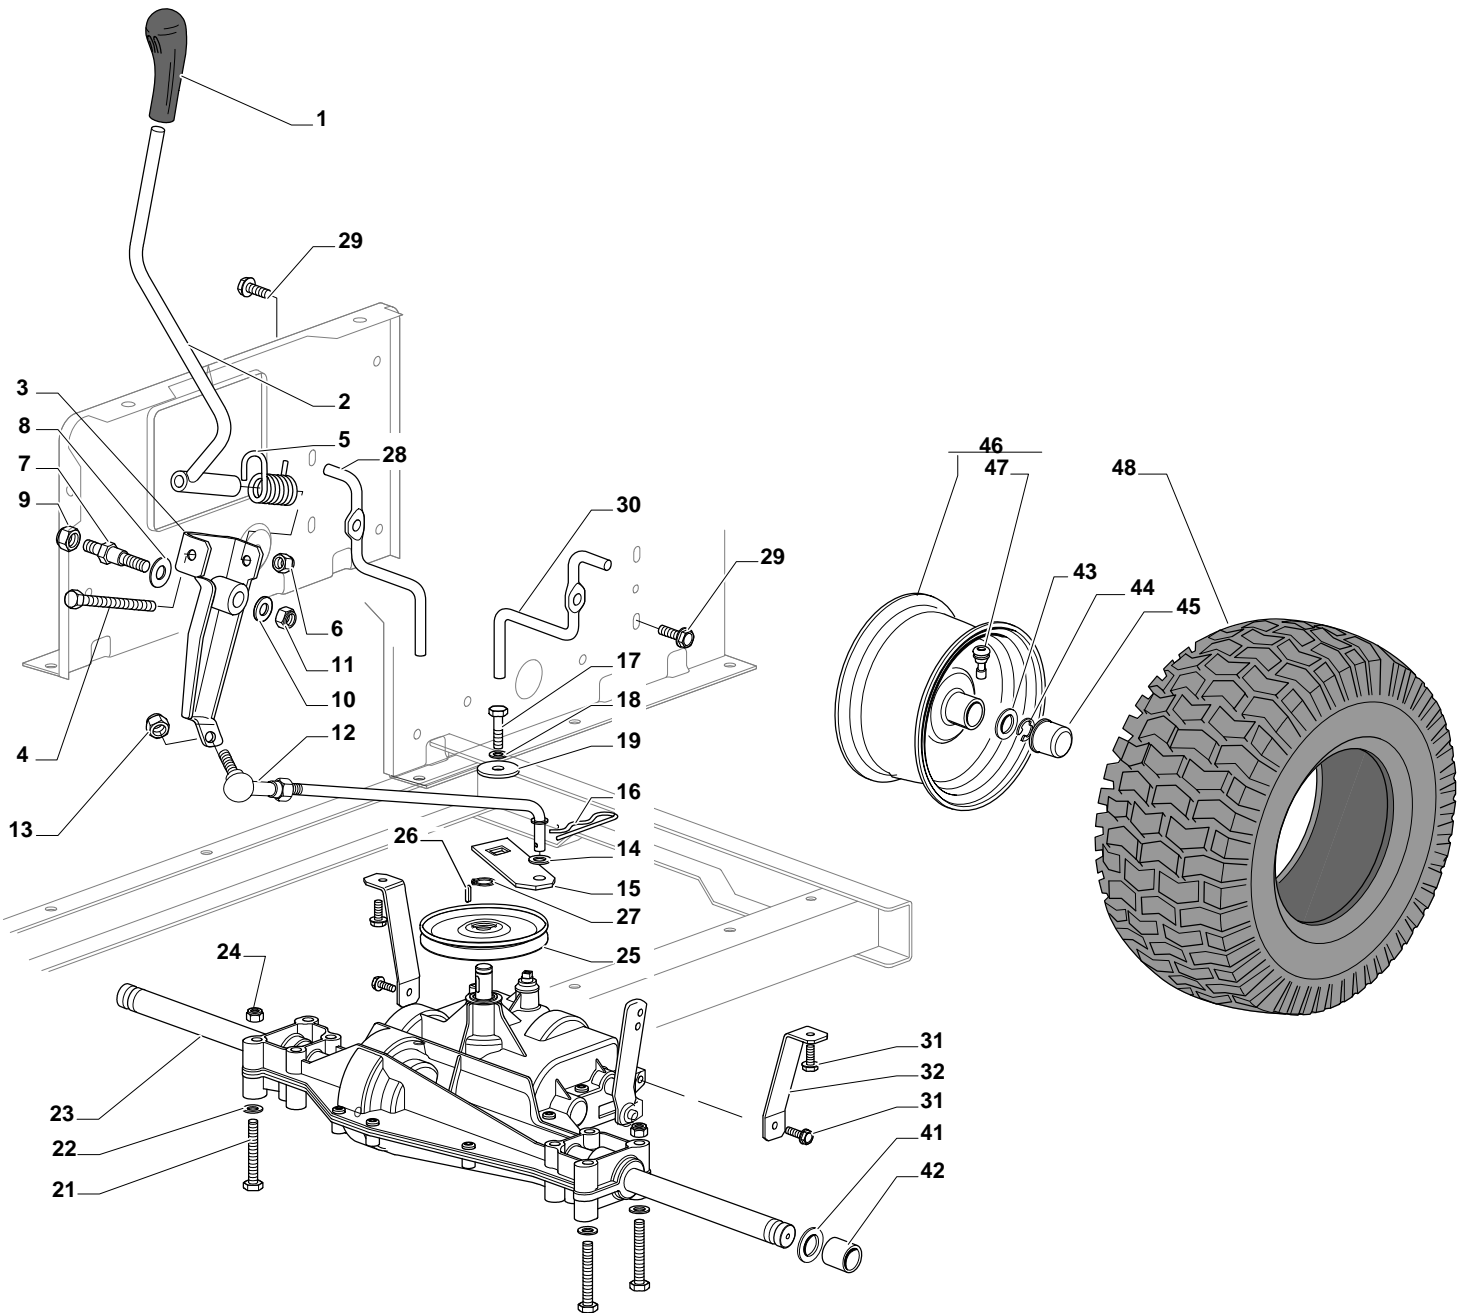

ESTATE TORNADO - Model Year 2009

Pos. Fig.	Antal Quantity	Art No Part No	Benämning	Description	Anmärkning Notes
1	1	325394532/0	Knopp	Knob	
2	1	382318233/0	Arm	Lever	
3	1	382774259/0	Fäste	Clamp	
4	1	12692050/0	Skruv	Screw	
5	1	25430226/0	Fjäder	Spring	
6	1	12155000/0	Mutter	Nut	
7	1	25510035/0	Sprint	Pin	
8	1	22672151/0	Bricka	Washer	
9	1	12293201/0	Mutter	Nut	
10	1	12523060/0	Bricka	Washer	
11	1	12155010/0	Mutter	Nut	
12	1	382000567/0	Länk	Rod	
13	1	12293201/0	Mutter	Nut	
14	1	12521340/0	Bricka	Washer	
15	1	325318235/0	Arm	Lever	
16	1	12141418/0	Låsnål	Cotter Pin	
17	1	12735520/0	Skruv	Screw	
18	1	12540040/0	Bricka	Washer	
19	1	22680009/0	Bricka	Washer	
21	4	12691600/0	Skruv	Screw	
22	4	12521350/0	Bricka	Washer	
23	1	18400912/0	Rear Axle Dana 4360-211	Rear Axle Dana 4360-211	
24	4	12155000/0	Mutter	Nut	
25	1	82601509/0	Remskiva	Pulley	
26	1	12139430/0	Kil	Key	
27	1	12608950/0	Låsring	Snap Ring	
28	1	125270329/0	Remstyrning	Belt Guide	
29	2	12735599/0	Skruv	Screw	
30	1	125270330/0	Remstyrning	Belt Guide	
31	4	125493009/0	Skruv	Screw	
32	2	325785315/0	Stöd	Support	
41	2	25670005/1	Bricka	Washer	
42	2	125160055/0	Distans	Spacer	
43	6	25670005/1	Bricka	Washer	
44	2	12001010/0	Låsring	Snap Ring	
45	2	322110233/0	Navkapsel	Hub Cover	
46	2	382000597/0	Rimm	Rimm	
47	2	25950000/0	Ventil	Valve	
48	2	125590015/0	Shoe Kenda	Shoe Kenda