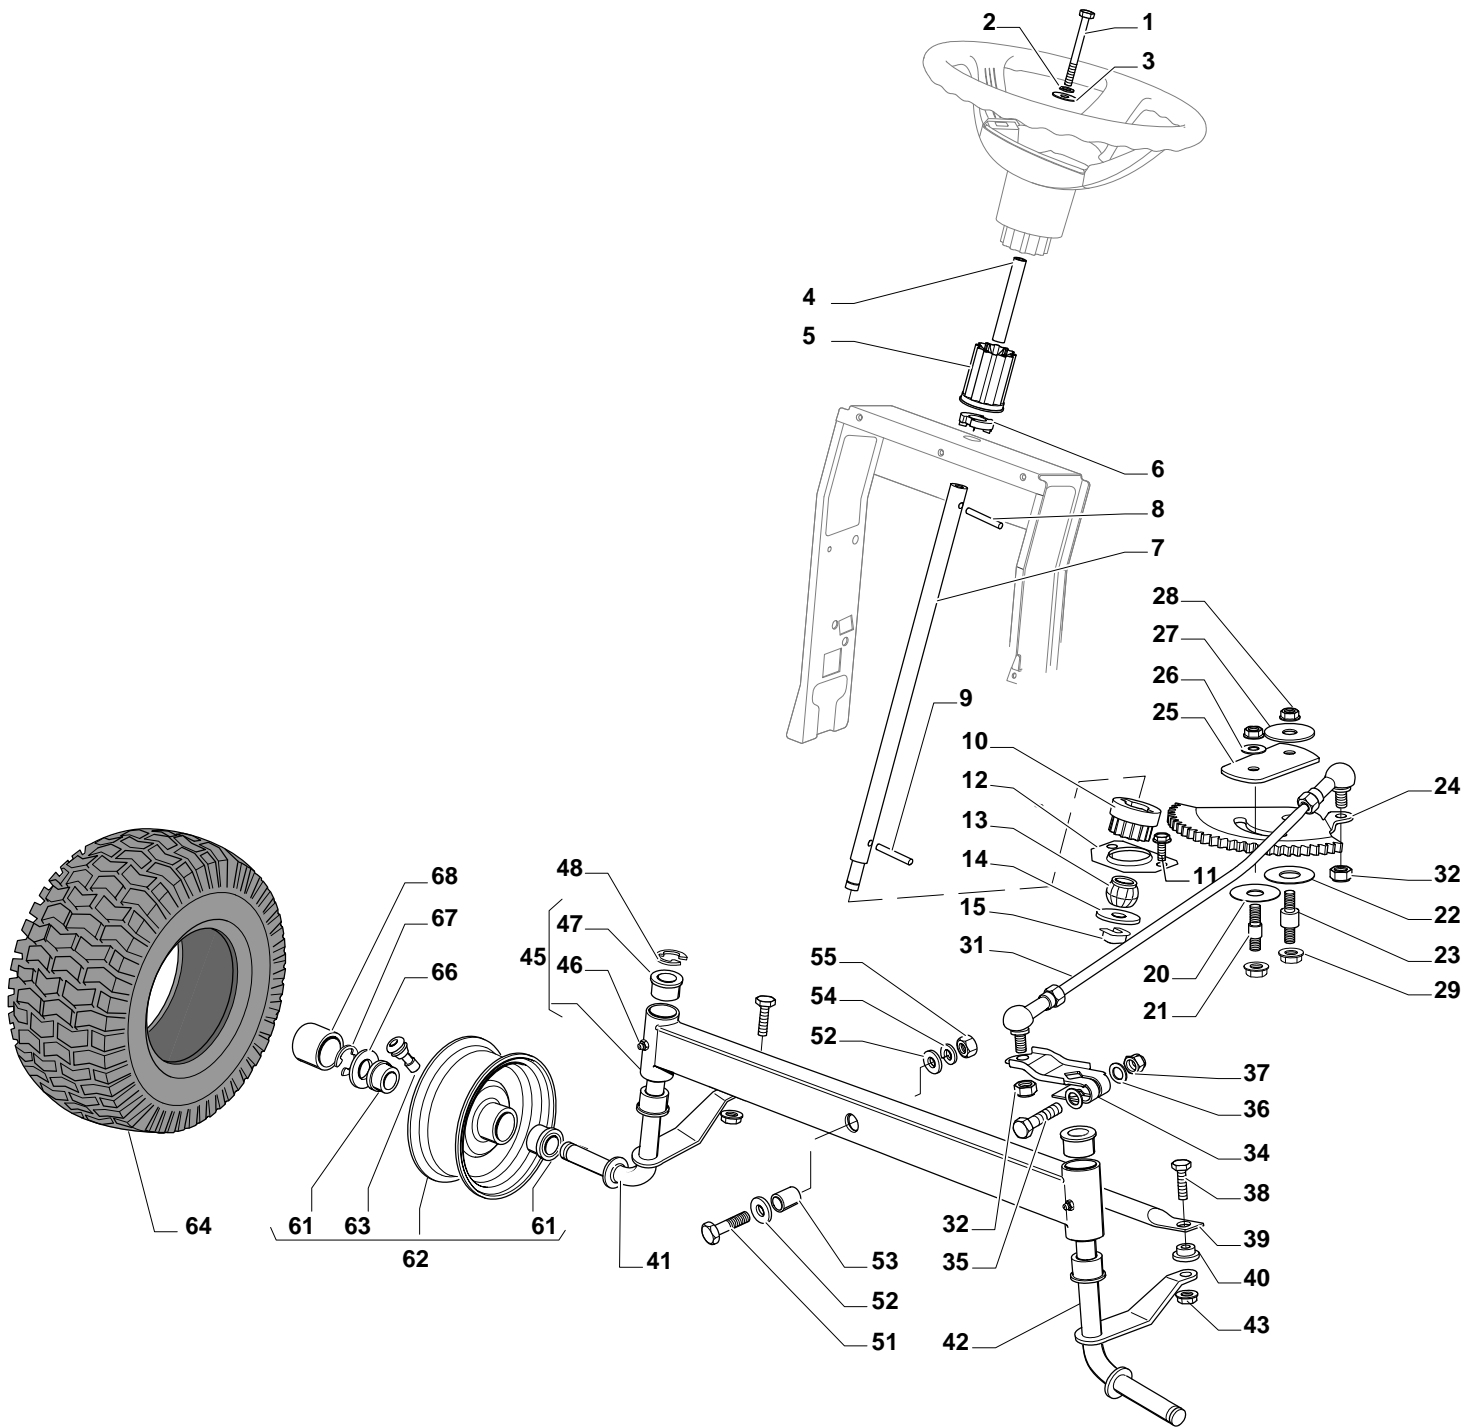

ESTATE TORNADO - Model Year 2009

Pos. Fig.	Antal Quantity	Art No Part No	Benämning	Description	Anmärkning Notes
1	1	12692050/0	Skruv	Screw	
2	1	12540260/0	Bricka	Grower	
3	1	12523070/0	Bricka	Washer	
4	1	125160047/0	Distans	Spacer	
5	1	325785318/0	Stöd	Support	
6	1	325038008/0	Bussning	Bush	
7	1	125520007/0	Steering Column	Steering Column	
8	1	112620300/0	Stift	Pin	
9	1	12622650/0	Stift	Pin	
10	1	125570003/0	Drev	Pinion	
11	2	27943051/0	Skruv	Screw	
12	1	25785213/0	Stöd	Support	
13	1	25743000/0	Ledklpa, vä+hö	Joint	
14	1	12521370/0	Bricka	Washer	
15	1	12436030/0	Platta	Plate	
20	1	22672151/0	Bricka	Washer	
21	1	125510104/0	Sprint	Pin	
22	1	125670023/0	Bricka	Washer	
23	1	125510109/0	Sprint	Pin	
24	1	325735519/0	Sector	Steering Shaft	
25	1	325547233/0	Mothäll	Plate	
26	1	12369500/0	Bricka	Washer	
27	1	22160400/0	Bricka	Elastic Washer	
28	2	12155010/0	Mutter	Nut	
29	2	12293201/0	Mutter	Nut	
31	1	382000566/0	Stång	Steering Rod	
32	2	12156602/0	Mutter	Nut	
34	1	325318243/0	Arm	Lever	
35	1	12692390/0	Skruv	Screw	
36	2	12521360/0	Bricka	Washer	
37	1	12156602/0	Mutter	Nut	
38	2	125510103/0	Sprint	Pin	
39	1	325840029/0	Gasreglagelänk	Tie Rod	
40	2	325038007/0	Bussning	Bush	
41	1	382230373/0	"Right Stub Axle 15""	"Right Stub Axle 15""	
42	1	382230375/0	"Left Stub Axle 15""	"Left Stub Axle 15""	
43	2	12155000/0	Mutter	Nut	
45	1	382034030/0	Equalizer With Bush And Lubricator	Equalizer With Bush And Lubricator	
46	2	12379511/0	Smörjnippl	Grease Dispenser	
47	4	25034002/1	Bussning	Brass	
48	1	12001010/0	Låsring	Snap Ring	
51	1	12692695/0	Skruv	Screw	
52	2	12523100/0	Bricka	Washer	
53	1	25160016/0	Distans	Spacer	
54	1	12587100/0	Grower	Grower	
55	1	12295300/0	Mutter	Nut	
61	4	25122200/2	Lager	Bearing	
62	2	182000598/0	Rimm	Rimm	
63	2	25950000/0	Ventil	Valve	
64	2	127590066/0	Tire 15"	Tire 15"	
66	2	25670005/1	Bricka	Washer	
67	2	12001010/0	Låsring	Snap Ring	
68	2	322110233/0	Navkapsel	Hub Cover