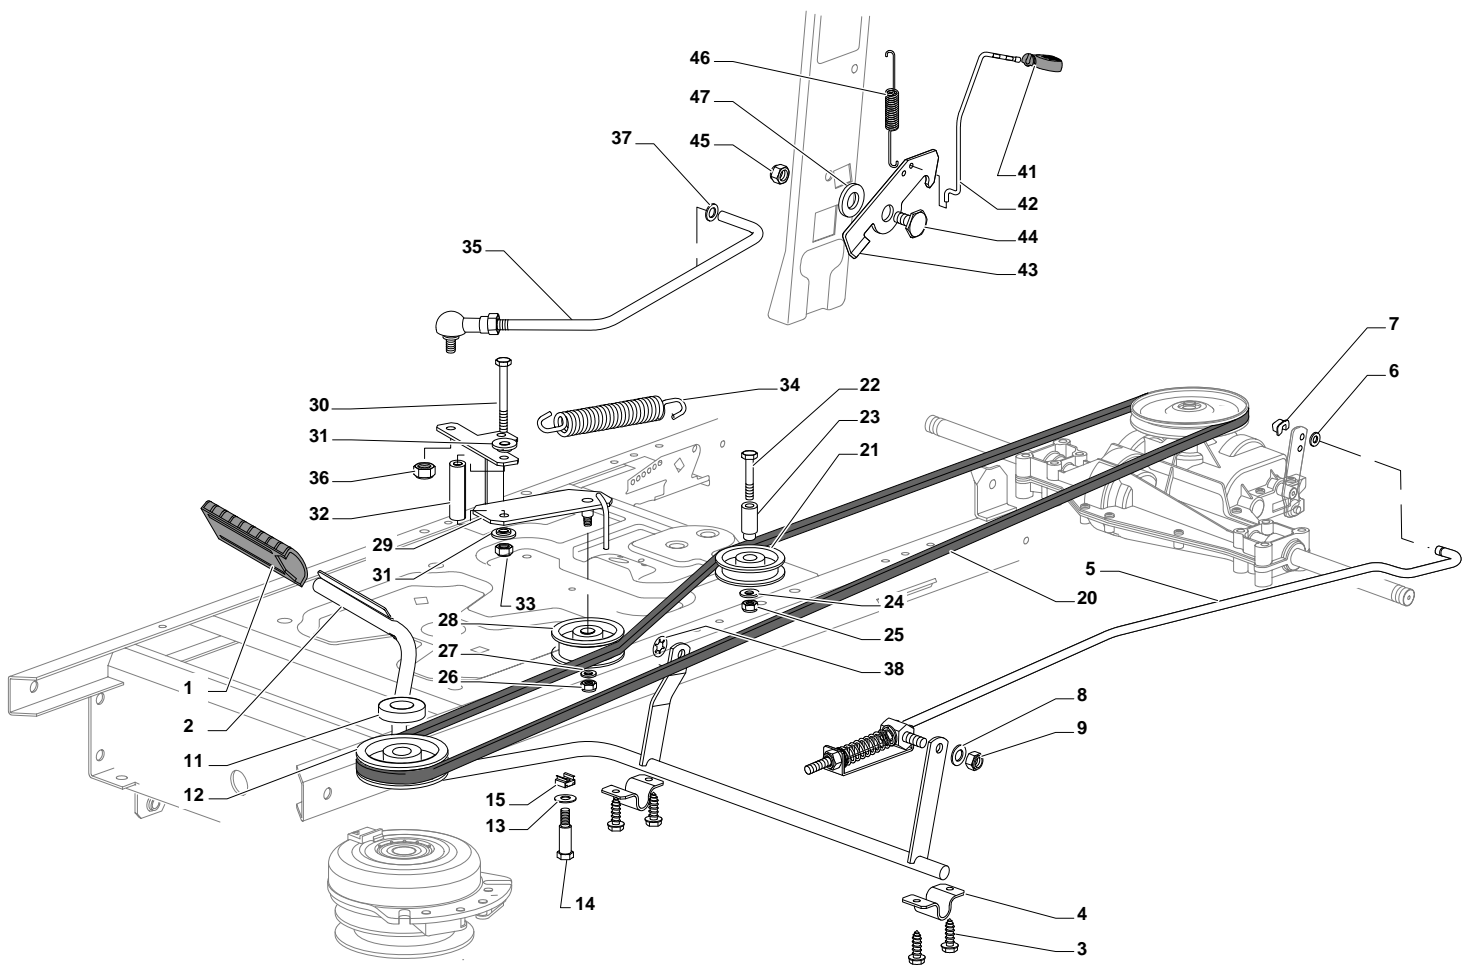

ESTATE TORNADO - Model Year 2009

Pos. Fig.	Antal Quantity	Art No Part No	Benämning	Description	Anmärkning Notes
1	1	325110391/0	Clamp Cover	Clamp Cover	
2	1	382500033/0	Pedal	Pedal	
3	4	12735599/0	Skruv	Screw	
4	2	325547231/0	Mothill	Plate	
5	1	382000568/0	Länk	Rod	
6	1	12521350/0	Bricka	Washer	
7	1	12436050/0	Lisplatta	Plate	
8	1	25670011/0	Bricka	Washer	
9	1	12155000/0	Mutter	Nut	
11	1	25160021/0	Distans	Spacer	
12	1	25601567/0	Remskiva	Pulley	
13	2	12524010/0	Bricka	Washer	
14	2	25580018/0	Remstyrning	Belt Guide	
15	2	12360425/0	Mutter	Nut	
20	1	135062013/0	Drivrem	Belt	
21	1	25601555/0	Remskiva	Pulley	
22	1	12691400/0	Skruv	Right Screw	
23	1	125160051/0	Distans	Spacer	
24	1	12523060/0	Bricka	Washer	
25	1	12155000/0	Mutter	Nut	
26	1	12155000/0	Mutter	Nut	
27	1	12523060/0	Bricka	Washer	
28	1	25601554/0	Remskiva	Pulley	
29	1	382318235/0	Arm	Lever	
30	1	12691600/0	Skruv	Screw	
31	2	25038002/1	Bussning	Bush	
32	1	25160027/0	Distans	Spacer	
33	1	12155000/0	Mutter	Nut	
34	1	125430262/0	Fjäder	Spring	
35	1	382820016/0	Tie Rod Ass.Y	Tie Rod Ass.Y	
36	1	12293201/0	Mutter	Nut	
37	1	12521350/0	Bricka	Washer	
38	1	12604899/0	Lisbricka	Crown Fastener	
41	1	325394534/0	Knopp	Knob	
42	1	125033083/0	Stång	Rod	
43	1	325253011/0	Hake	Hook	
44	1	22524970/2	Sprint	Pin	
45	1	12155000/0	Mutter	Nut	
46	1	25430213/0	Fjäder	Spring	
47	1	12523060/0	Bricka	Washer