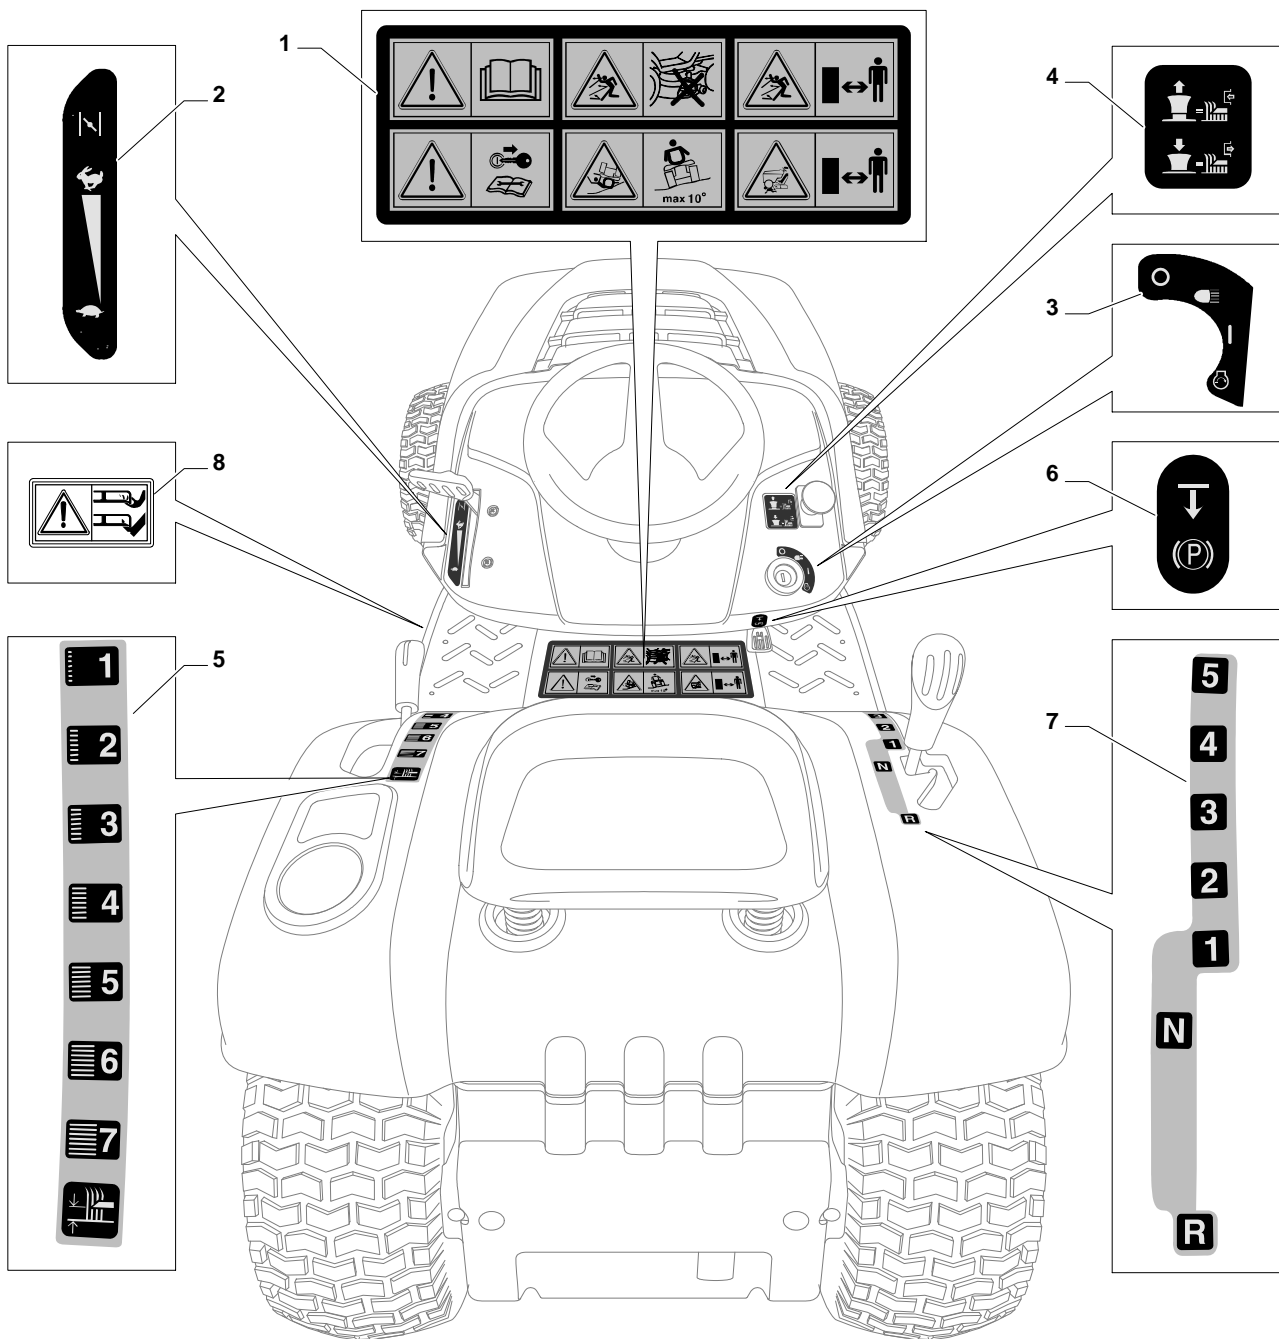

ESTATE TORNADO - Model Year 2009

Pos. Fig.	Antal Quantity	Art No Part No	Benämning	Description	Anmärkning Notes
1	1	114362365/1	Dekal	Label	
2	1	114363697/0	Dekal	Label	
3	1	114363699/0	Dekal	Label	
4	1	14361438/0	Dekal	Label	
5	1	114363701/0	Dekal	Label	
6	1	114363700/0	Dekal	Label	
7	1	114363451/0	Dekal	Label	
8	1	114356699/1	Dekal	Label