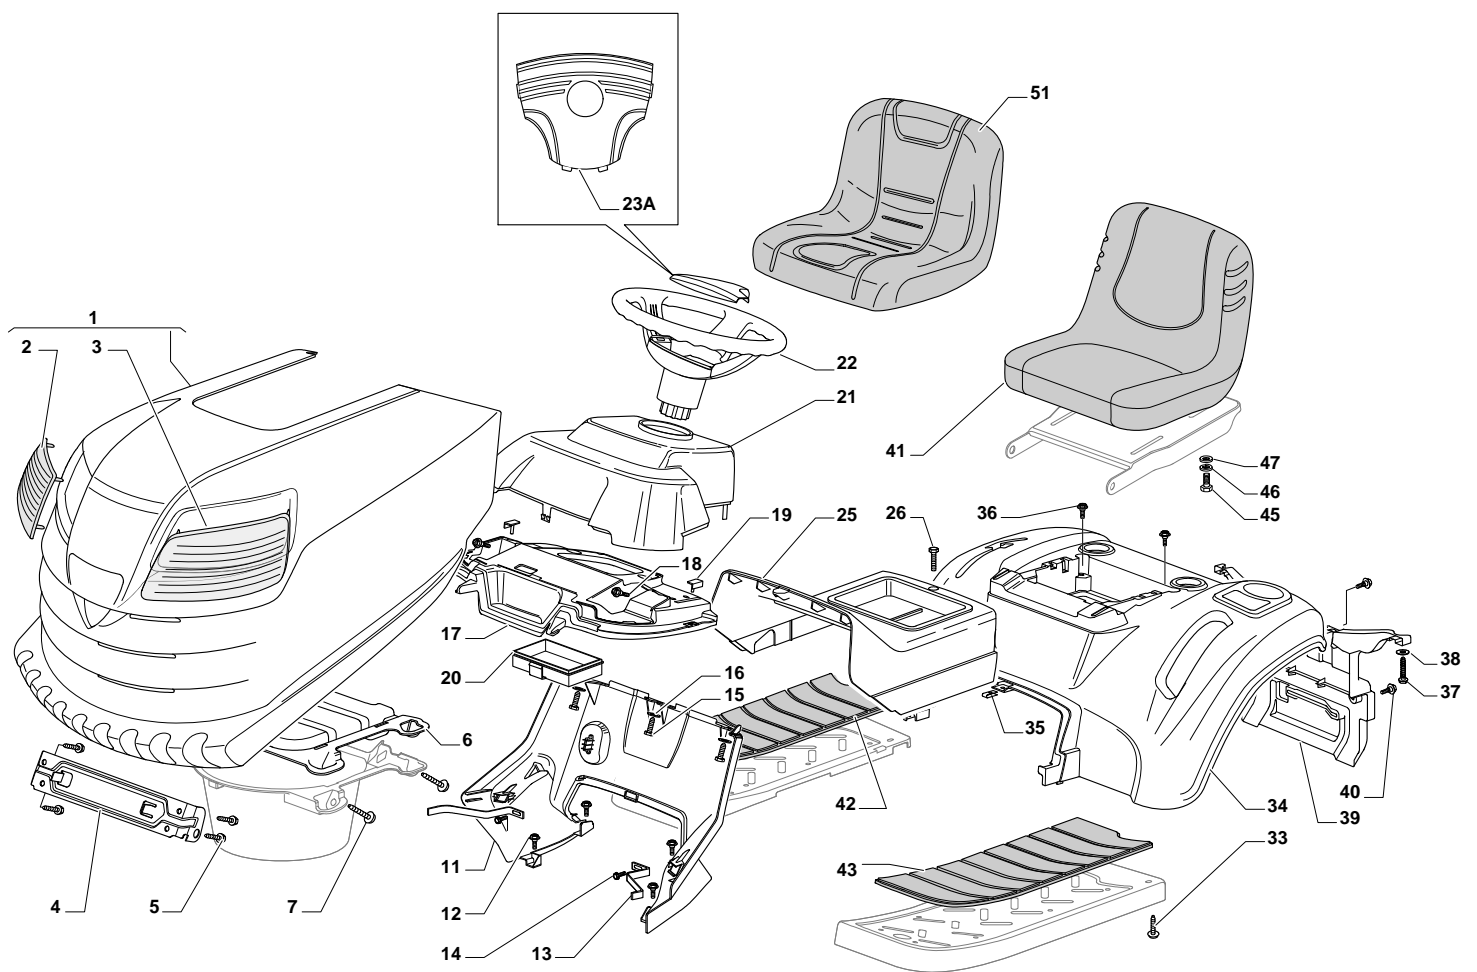

Genuine Spare Parts

**ESTATE
TORNADO**

ESTATE TORNADO - Model Year 2009

Pos. Fig.	Antal Quantity	Art No Part No	Benämning	Description	Anmärkning Notes
1	1	24487998/0	Låsnål	Cotter Pin	
2	2	25510079/0	Sprint	Pin	
3	2	12293201/0	Mutter	Nut	
4	2	12735599/0	Skruv	Screw	
5	1	325547225/0	Plåt	Right Plate	
6	1	325547227/0	Platta	Left Plate	
11	1	382785169/0	Steering Column Support	Steering Column Support	
12	4	125943009/0	Skruv	Screw	
13	1	325785331/0	Right Seat Support	Right Seat Support	
14	1	325785333/0	Left Seat Support	Left Seat Support	
15	6	125943009/0	Skruv	Screw	
16	1	382785179/0	Footboard Support	Footboard Support	
17	2	125943009/0	Skruv	Screw	
18	2	125943009/0	Skruv	Screw	
20	1	325500041/0	Right Footboard	Right Footboard	
21	1	325500043/0	Left Footboard	Left Footboard	
22	2	12735599/0	Skruv	Screw	
25	2	12293201/0	Mutter	Nut	
26	1	325820109/0	Seat Support	Seat Support	
27	2	125160048/0	Distans	Spacer	
28	2	125430263/0	Fjäder	Spring	
29	1	325060038/0	Fäste	Cam	
30	1	325820105/0	Stöd	Support	
31	2	125430264/0	Fjäder	Spring	
32	2	12521350/0	Bricka	Washer	
33	2	12691400/0	Skruv	Right Screw	
34	2	325122002/0	Styrning	Hood	
35	1	382547061/0	Mothåll	Plate	
36	2	22524970/2	Sprint	Pin	
37	1	382820151/0	Seat Support	Seat Support	
38	2	12155010/0	Mutter	Nut	
39	2	118203854/0	Tätningshylsa	Protection	
40	4	125943009/0	Skruv	Screw	