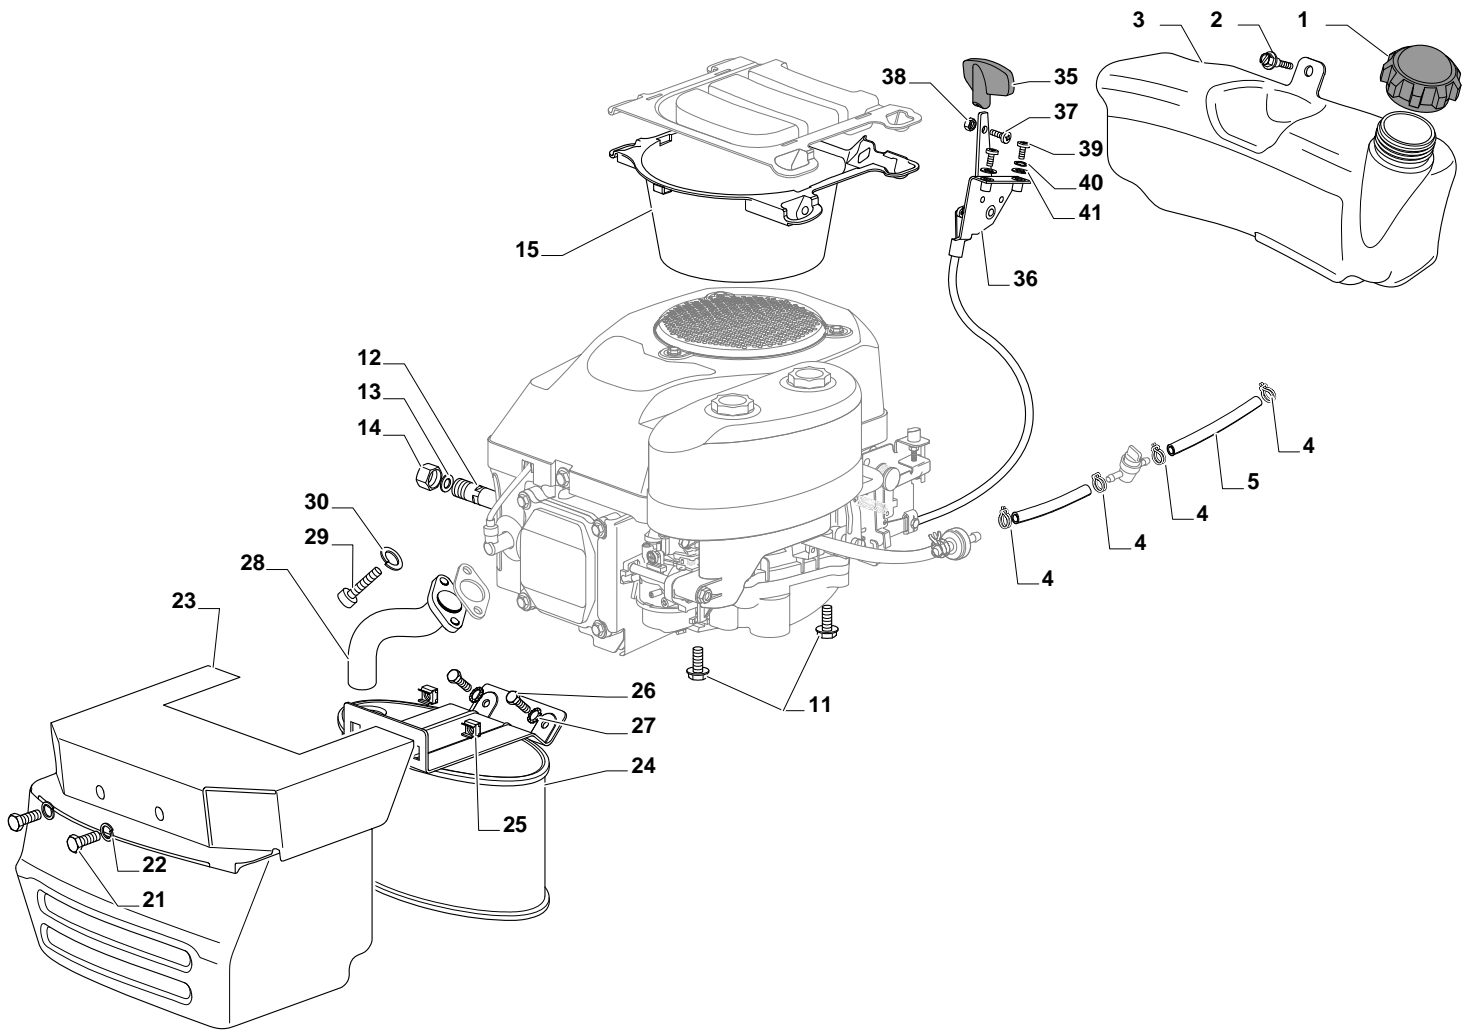

ESTATE TORNADO - Model Year 2009

Pos. Fig.	Antal Quantity	Art No Part No	Benämning	Description	Anmärkning Notes
1	1	25795001/1	Lock	Cap	
2	4	125943006/0	Skruv	Screw	
3	1	325735126/0	Tank	Tank	
4	4	18375051/1	Slangklämma	Fair Led	
5	1	25869057/0	Vevstake	Connecting Tube (1000 Mm)	
11	4	112735108/1	Skruv	Screw	
12	1	27598060/0	Oil Discharge Extension	Oil Discharge Extension	
13	1	18401001/1	Tätningring	Oil Seal	
14	1	18737849/0	Lock	Oil Cap	
15	1	325108044/0	Inmatningstratt	Conveyor	
21	2	12792611/0	Skruv	Screw	
22	2	12540260/0	Bricka	Grower	
23	1	382598045/0	Ljuddämparskydd	Muffler Protection	
24	1	82750004/0	Ljuddämpare	Muffler	
25	2	12360425/0	Mutter	Nut	
26	2	12792611/0	Skruv	Screw	
27	2	12540260/0	Bricka	Grower	
28	1	118738231/1	Avgasrör	Exhaust Connecting Tube	
29	2	12737450/0	Skruv	Screw	
30	2	12540260/0	Bricka	Grower	
35	1	325394531/0	Knopp	Knob	
36	1	182000215/0	Gasreglage	Accelerator	
37	1	112726389/0	Skruv	Screw	
38	1	12290800/0	Mutter	Nut	
39	2	112726389/0	Skruv	Screw	
40	2	12540020/0	Bricka	Washer	
41	2	12521310/0	Bricka	Washer