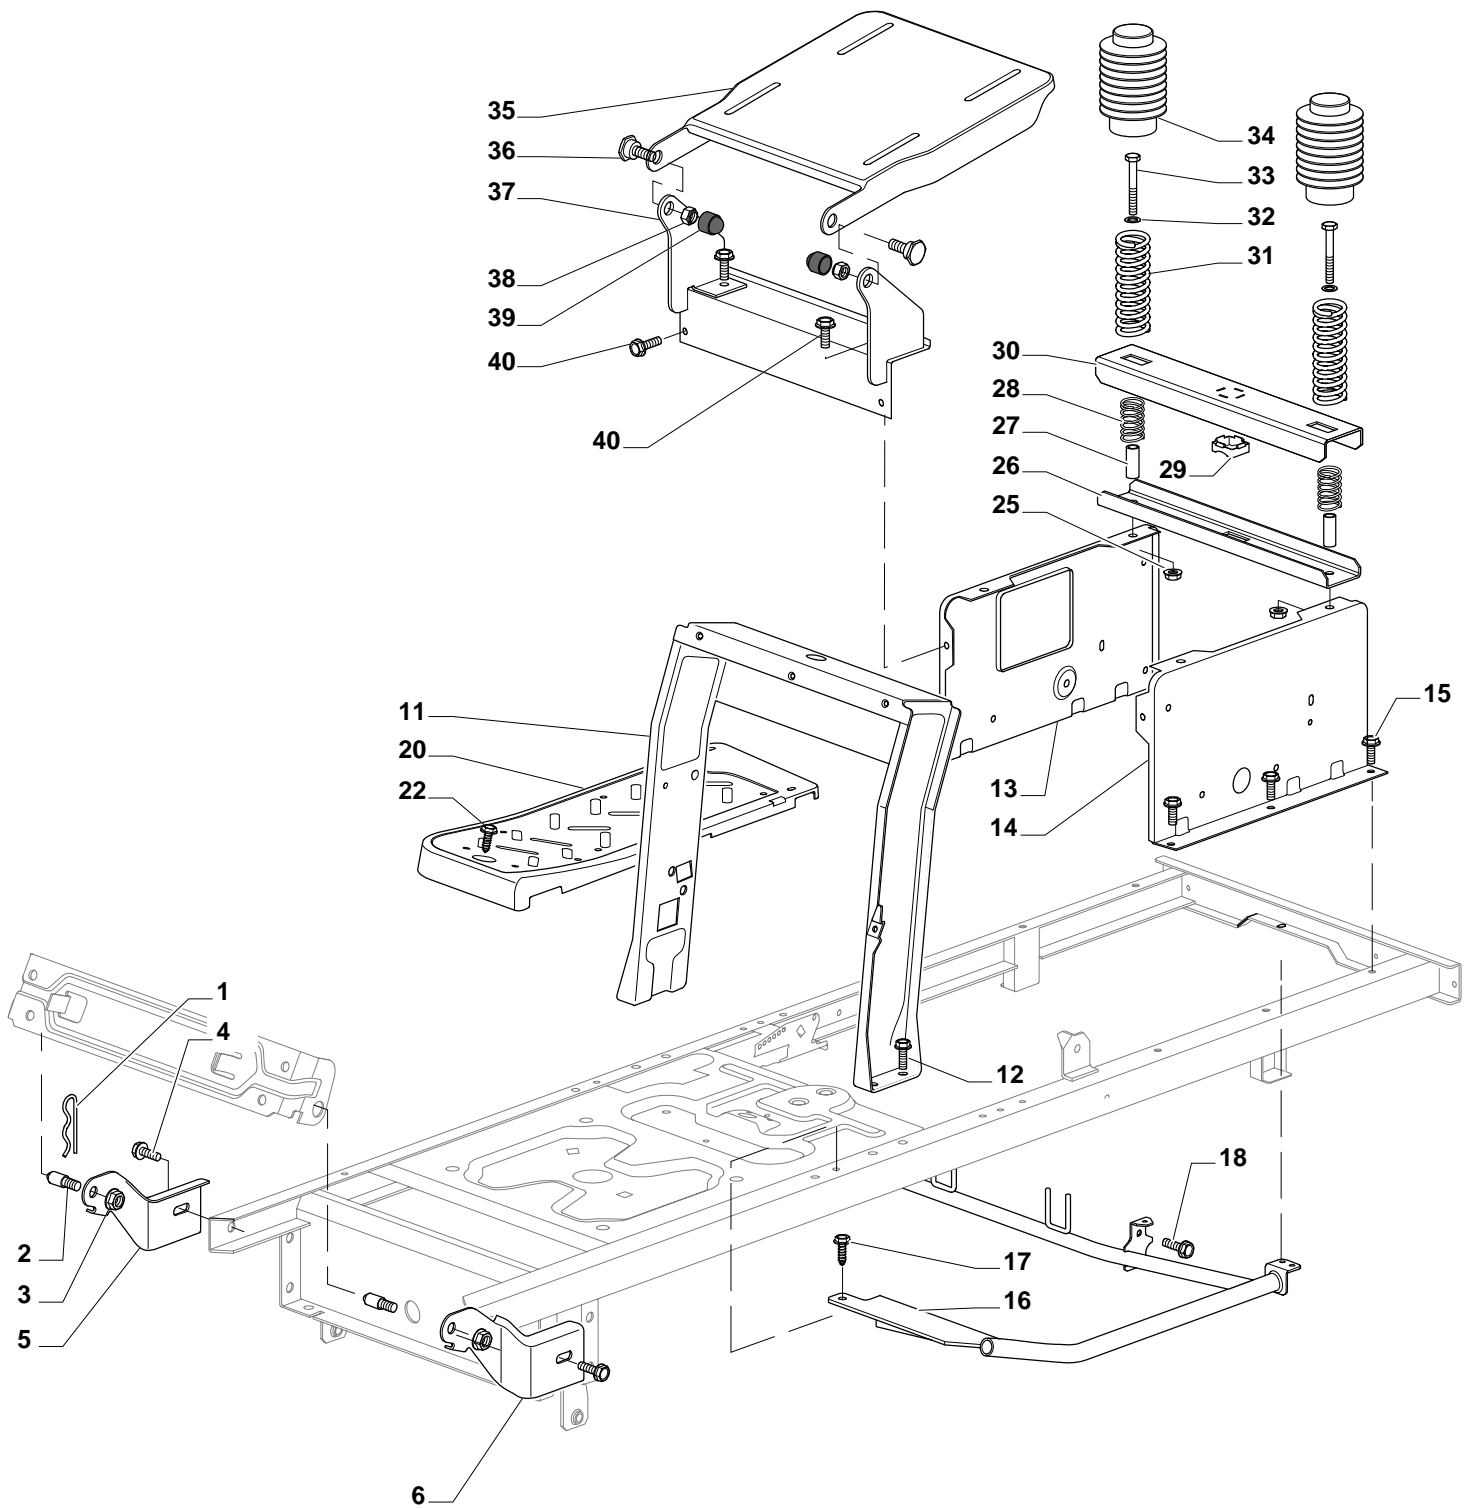

Genuine Spare Parts

**ESTATE
TORNADO**

ESTATE TORNADO - Model Year 2009

Pos. Fig.	Antal Quantity	Art No Part No	Benämning	Description	Anmärkning Notes
1	1	24487998/0	Låsnål	Cotter Pin	
2	2	25510079/0	Sprint	Pin	
3	2	12293201/0	Mutter	Nut	
4	2	12735599/0	Skruv	Screw	
5	1	325547225/0	Plåt	Right Plate	
6	1	325547227/0	Platta	Left Plate	
11	1	382785169/0	Steering Column Support	Steering Column Support	
12	4	125943009/0	Skruv	Screw	
13	1	325785331/0	Right Seat Support	Right Seat Support	
14	1	325785333/0	Left Seat Support	Left Seat Support	
15	6	125943009/0	Skruv	Screw	
16	1	382785179/0	Footboard Support	Footboard Support	
17	2	125943009/0	Skruv	Screw	
18	2	125943009/0	Skruv	Screw	
20	1	325500041/0	Right Footboard	Right Footboard	
21	1	325500043/0	Left Footboard	Left Footboard	
22	2	12735599/0	Skruv	Screw	
25	2	12293201/0	Mutter	Nut	
26	1	325820109/0	Seat Support	Seat Support	
27	2	125160048/0	Distans	Spacer	
28	2	125430263/0	Fjäder	Spring	
29	1	325060038/0	Fäste	Cam	
30	1	325820105/0	Stöd	Support	
31	2	125430264/0	Fjäder	Spring	
32	2	12521350/0	Bricka	Washer	
33	2	12691400/0	Skruv	Right Screw	
34	2	325122002/0	Styrning	Hood	
35	1	382547061/0	Mothåll	Plate	
36	2	22524970/2	Sprint	Pin	
37	1	382820151/0	Seat Support	Seat Support	
38	2	12155010/0	Mutter	Nut	
39	2	118203854/0	Tätningshylsa	Protection	
40	4	125943009/0	Skruv	Screw	