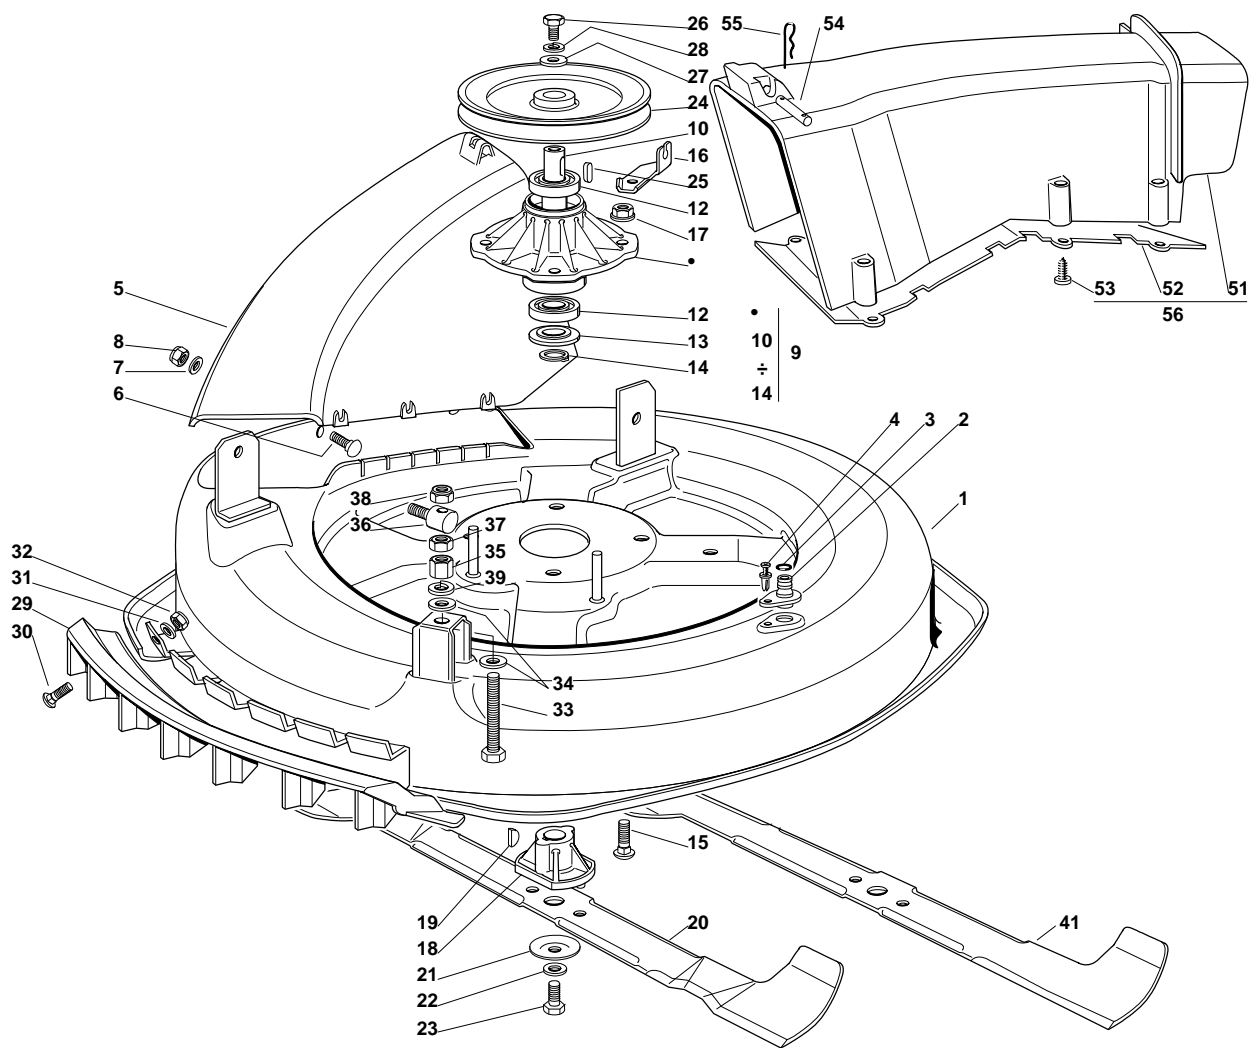

GARDEN COMBI - Model Year 2009

GARDEN COMBI - Model Year 2009

Pos. Fig.	Antal Quantity	Art No Part No	Benämning	Description	Anmärkning Notes
1	1	384564075/1	Plate, Black	Plate, Black	
2	1	25033060/0	Water Hose Connection	Water Hose Connection	
3	1	19035000/0	O-ring	Or Ring	
4	1	12500030/0	Rivet	Rivet	
5	1	27045000/1	Inmatningshus	Conveyor Inlet	
6	6	12815210/0	Skruv	Screw	
7	6	12523040/0	Bricka	Washer	
8	6	12154510/0	Mutter	Nut	
9	1	84207250/0	Fläns	Flange Ass.Y (10÷14)	
10	1	27023000/0	Axel	Shaft	
12	2	19216032/0	Kullager	Bearing	
13	1	25160501/0	Dammskydd	Dust Cover	
14	1	12609260/0	Seegerring	Seeger	
15	4	12818700/0	Skruv	Screw	
16	1	27787067/0	Lagerskydd	Support (Ggp)	
17	4	12154210/0	Mutter	Nut	
18	1	25463200/0	Knivfäste	Blade Hub	
19	1	12139100/0	Kil	Key	
20	1	84109503/0	Kniv	Blade Mulching, Winged	
21	1	22160400/0	Bricka	Elastic Washer	
22	1	12523080/0	Bricka	Washer	
23	1	12735694/0	Skruv	Screw	
24	1	27604009/0	Remskiva	Pulley	
25	1	12139480/0	Kil	Key	
26	1	12793102/0	Skruv	Screw	
27	1	25670007/0	Bricka	Washer	
28	1	12583500/0	Lisbricka	Grower	
29	1	27488000/0	Air Intake Grill	Air Intake Grill	
30	4	12815200/0	Skruv	Screw	
31	4	12521340/0	Bricka	Washer	
32	4	12154510/0	Mutter	Nut	
33	1	12794970/0	Skruv	Screw	
34	2	12523080/0	Bricka	Washer	
35	1	12154250/0	Mutter	Nut	
36	1	25510007/1	Sprint	Pin	
37	1	12295200/0	Mutter	Nut	
38	1	12156602/0	Mutter	Nut	
39	1	12585100/0	Grower	Grower	
41	1	84109502/0	Kniv	Blade, Winged	
51	1	27107501/0	Inmatningstratt	Conveyor	
52	1	27140051/1	Deflektor	Deflector	
53	8	12735402/0	Skruv	Screw	
54	1	27510097/1	Sprint	Pin	
55	2	24487997/0	Lisnål	Cotter Pin	
56	1	84108051/0	Inmatningstratt	Conveyor Ass.Y (51, 52, 53)