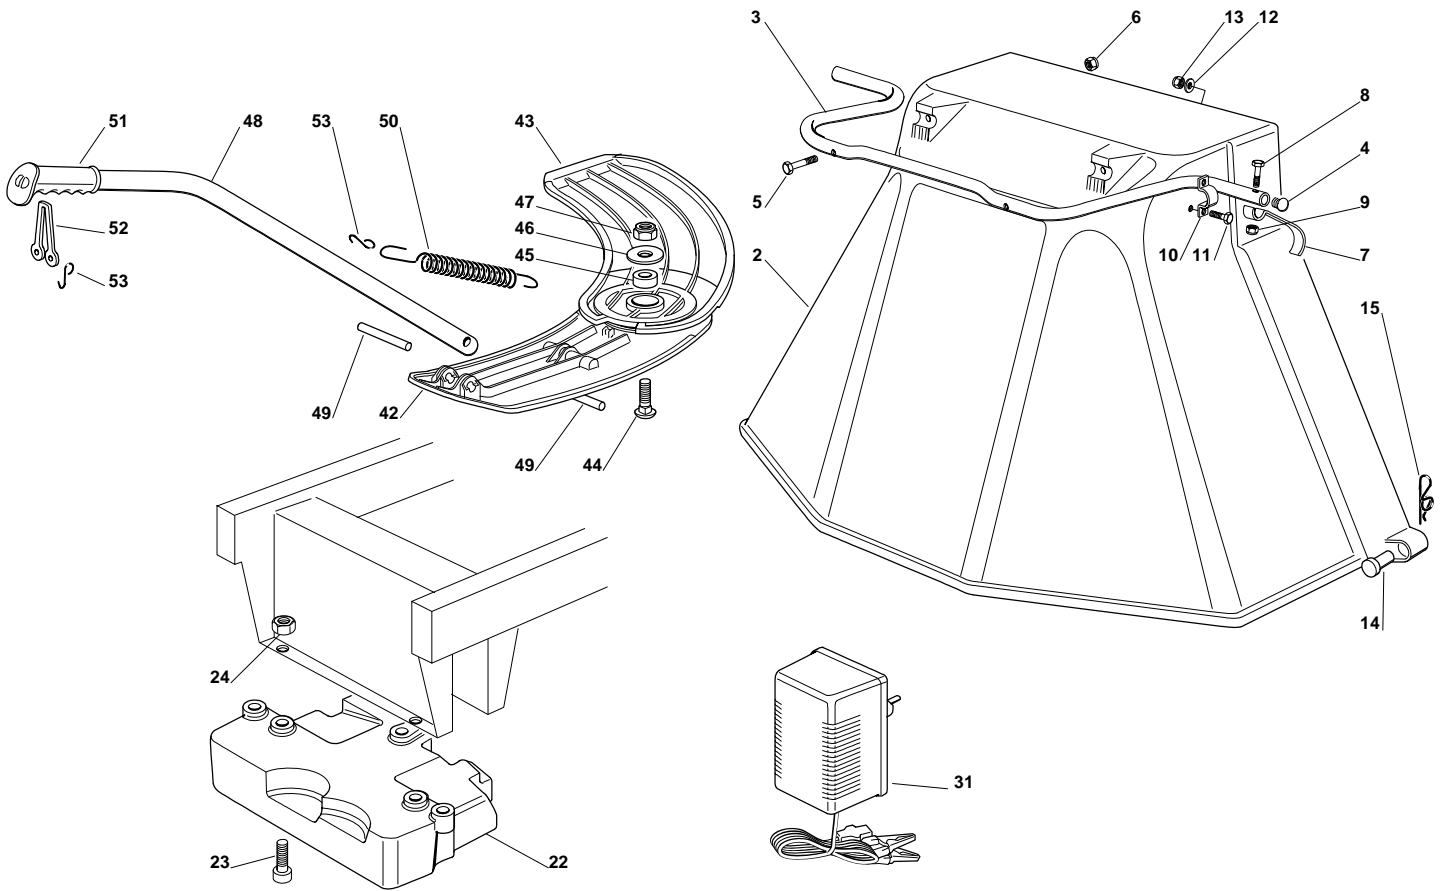

GARDEN COMBI - Model Year 2009

GARDEN COMBI - Model Year 2009

Pos. Fig.	Antal Quantity	Art No Part No	Benämning	Description	Anmärkning Notes
2	1	84598062/0	Ejection Guard	Ejection Guard	
3	1	27869053/0	Support	Support	
4	2	18566113/0	Plugg	Cap	
5	2	12674701/0	Skruv	Screw	
6	2	12154510/0	Mutter	Nut	
7	1	25547053/0	Plåt	Plate	
8	1	12791500/0	Skruv	Screw	
9	1	12154510/0	Mutter	Nut	
10	2	25547049/0	Bygel	Plate	
11	4	12788910/0	Skruv	Screw	
12	4	12523020/0	Bricka	Washer	
13	4	12154320/0	Mutter	Nut	
14	2	25510022/0	Sprint	Pin	
15	2	24487998/0	Låsnål	Cotter Pin	
22	1	25519997/1	Weight	Weight	
23	3	12760520/0	Skruv	Screw	
24	3	12155000/0	Mutter	Nut	
31	1	82180050/0	Batteriladdare	Battery Charger	
31	1	82180052/0	Batteriladdare	Battery Charger (U.K.)	
42	1	27140055/0	Deflektor	Deflector, Rear	
43	1	27140054/0	Deflektor	Deflector, Front	
44	1	12818700/0	Skruv	Screw	
45	1	27047013/0	Bussning	Bushing	
46	1	22672152/0	Bricka	Washer	
47	1	12155000/0	Mutter	Nut	
48	1	27394003/2	Styre	Handle	
49	2	27510116/0	Sprint	Pin	
50	1	25430229/1	Fjäder	Spring	
51	1	25280000/1	Handtag	Handgrip	
52	1	25840011/1		Elastic Tie-Rod	
53	3	25253004/0	Hake	Hook