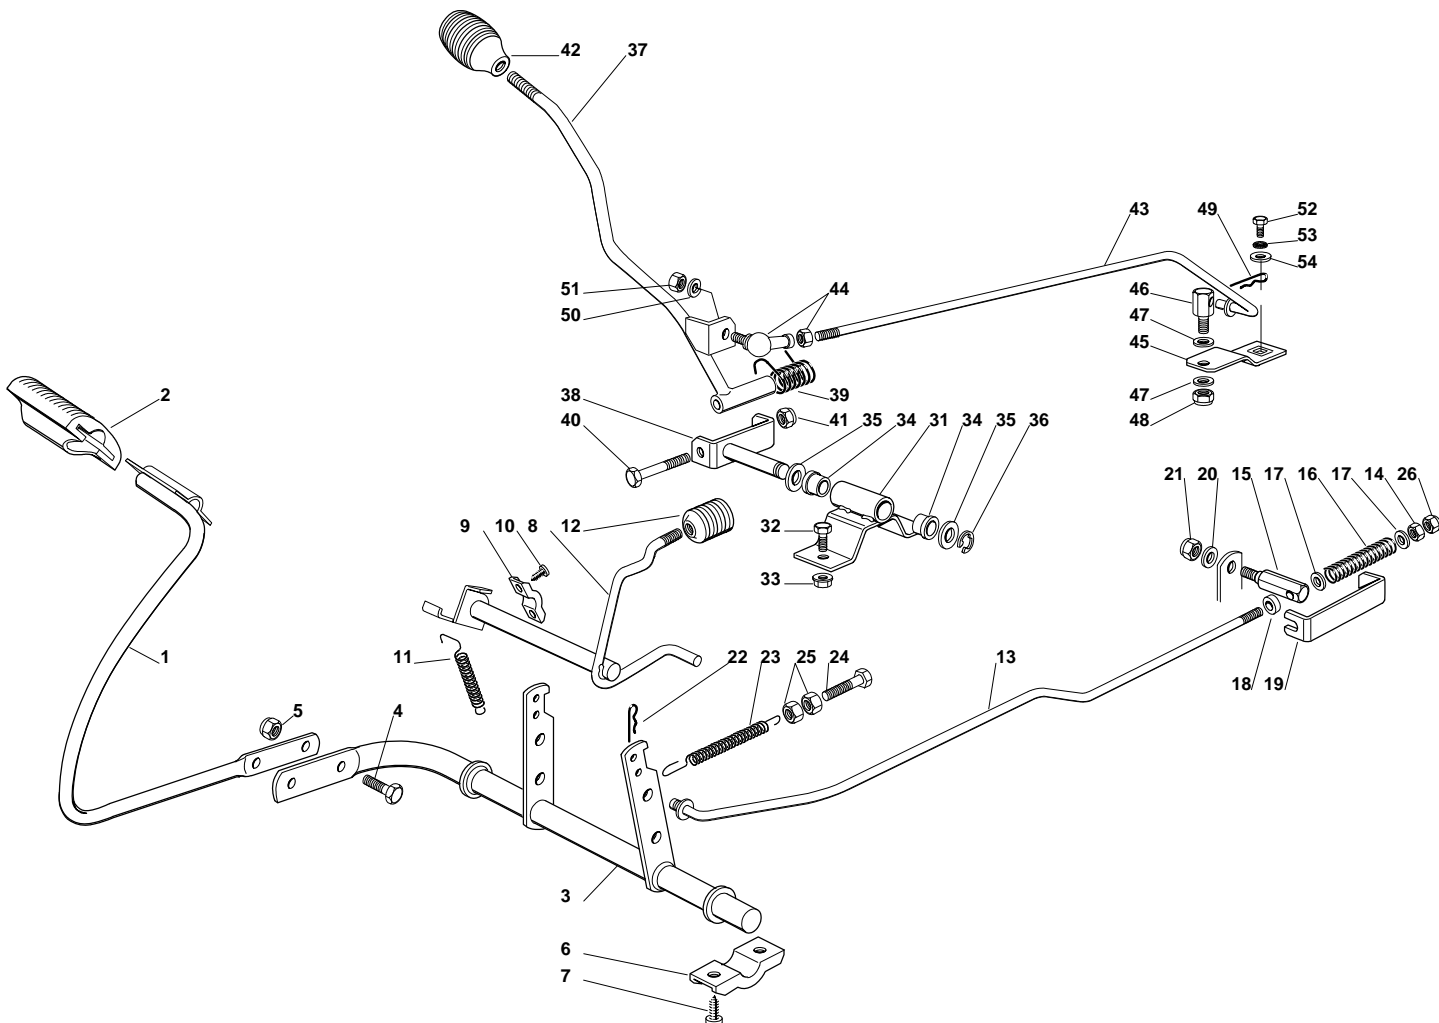

GARDEN COMBI - Model Year 2009

GARDEN COMBI - Model Year 2009

Pos. Fig.	Antal Quantity	Art No Part No	Benämning	Description	Anmärkning Notes
1	1	84503001/0	Pedal	Pedal	
2	1	25110269/0	Clamp Cover	Clamp Cover	
3	1	84001015/1	Axel	Axle	
4	2	12793301/0	Skruv	Screw	
5	2	12155000/0	Mutter	Nut	
6	2	27546015/1	Plåt	Plate	
7	4	12731350/0	Skruv	Screw	
8	1	84001011/2	Axel	Axle	
9	2	25547049/0	Bygel	Plate	
10	4	12731601/0	Skruv	Screw	
11	1	27430552/0	Fjäder	Spring	
12	1	27395050/1	Knopp	Knob	
13	1	27034060/0	Länk	Rod	
14	1	12293200/0	Mutter	Nut	
15	1	27510115/0	Sprint	Pin	
16	1	25430236/0	Fjäder	Spring	
17	2	12521350/0	Bricka	Washer	
18	1	22171001/0	Distans	Spacer	
19	1	25774275/0	Klämma	Clamp	
20	1	12523050/0	Bricka	Washer	
21	1	12154510/0	Mutter	Nut	
22	1	24487997/0	Låsnål	Cotter Pin	
23	1	25430220/0	Fjäder	Spring	
24	1	22943005/0	Skruv	Screw	
25	2	12293200/0	Mutter	Nut	
26	1	12155000/0	Mutter	Nut	
31	1	84773551/0	Klämma	Clamp	
32	2	12793102/0	Skruv	Screw	
33	2	12293201/0	Mutter	Nut	
34	2	27047002/0	Bussning	Bushing	
35	2	12521370/0	Bricka	Washer	
36	1	12608600/0	Låsring	Snap Ring	
37	1	84317051/2	Arm	Gearshift	
38	1	84773553/0	Klämma	Clamp	
39	1	25430226/0	Fjäder	Spring	
40	1	12692050/0	Skruv	Screw	
41	1	12155000/0	Mutter	Nut	
42	1	82394508/0	Knopp	Knob	
43	1	27034080/0	Länk	Rod (Dana)	
44	1	22746601/0	Ledklåpa, vä+hö	Joint	
45	1	27315109/0	Arm	Gearshift (Dana)	
46	1	25510040/1	Sprint	Pin	
47	2	25670011/0	Bricka	Washer	
48	1	12155000/0	Mutter	Nut	
49	1	24487997/0	Låsnål	Cotter Pin	
50	1	12583500/0	Låsbricka	Grower	
51	1	12293200/0	Mutter	Nut	
52	1	12735520/0	Skruv	Screw	
53	1	12540040/0	Bricka	Washer	
54	1	22680009/0	Bricka	Washer