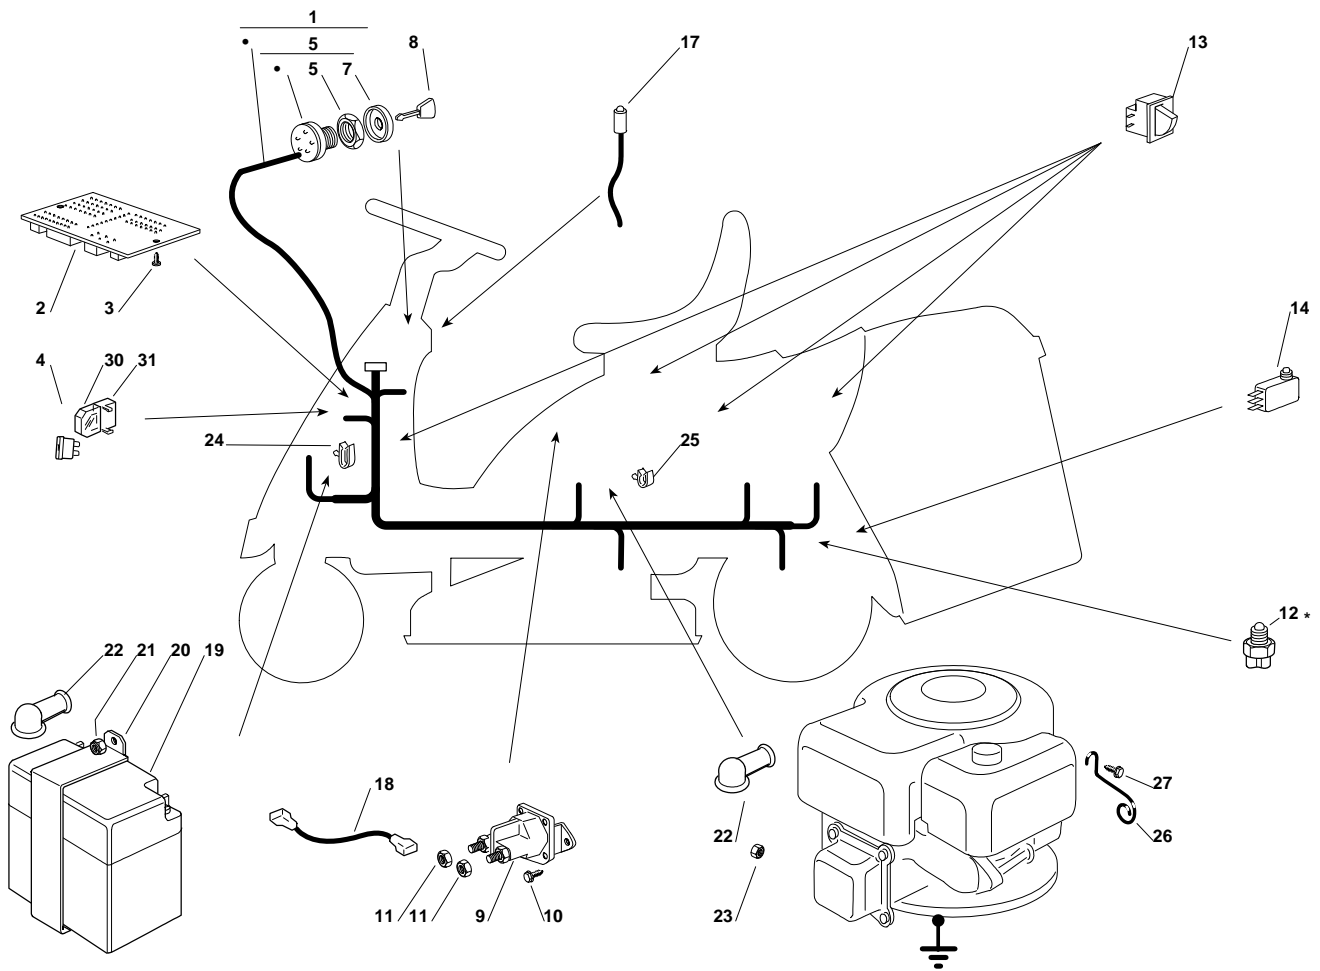

Pos. Fig.	Antal Quantity	Art No Part No	Benämning	Description	Anmärkning Notes
1	1	184040126/2	Kabel	Cables	
2	1	25722415/1	Electronic Card	Electronic Card	
3	2	12727810/0	Skruv	Screw	
4	1	33340036/0	Säkring	Fuse 25 A	
4	1	33340040/0	Säkring	Fuse 10 A	
5	1	18450065/1	Brytare	Starting Switch	
6	1	18400861/0	Ringmutter	Ringnut	
7	1	18565351/0	Hus	Ringnut Protection	
8	1	18210016/1	Starting Key	Starting Key	
9	1	18736110/0	Starter Relay	Starter Relay	
10	2	12735110/0	Skruv	Screw	
11	2	12360352/0	Mutter	Nut	
12	1	*	Motor	Engine	
13	4	19410606/0	Micro	Micro	
14	1	19410605/1	Brytare	Full Grasscat. Microsw.	
17	1	25065014/1	Kabel	Cable	
18	1	27065050/0	Kabel	Cable	
19	1	18120002/1	Batteri	Battery	
20	1	27772099/1	Klämma	Clamp	
21	1	12155000/0	Mutter	Nut	
22	2	18564861/1	Tätningshylsa	Protection	
23	1	12361005/0	Mutter	Nut	
24	3	33320506/0	Kabelhållare	Fairled	
25	1	33320504/0	Kabelhållare	Fairled	
26	1	27430561/0	Fjäder	Spring	
27	1	12735121/0	Skruv	Screw	
30	2	33215000/0	Klpa	Cover	
31	2	33500007/0	Säkring	Fuse Carrier