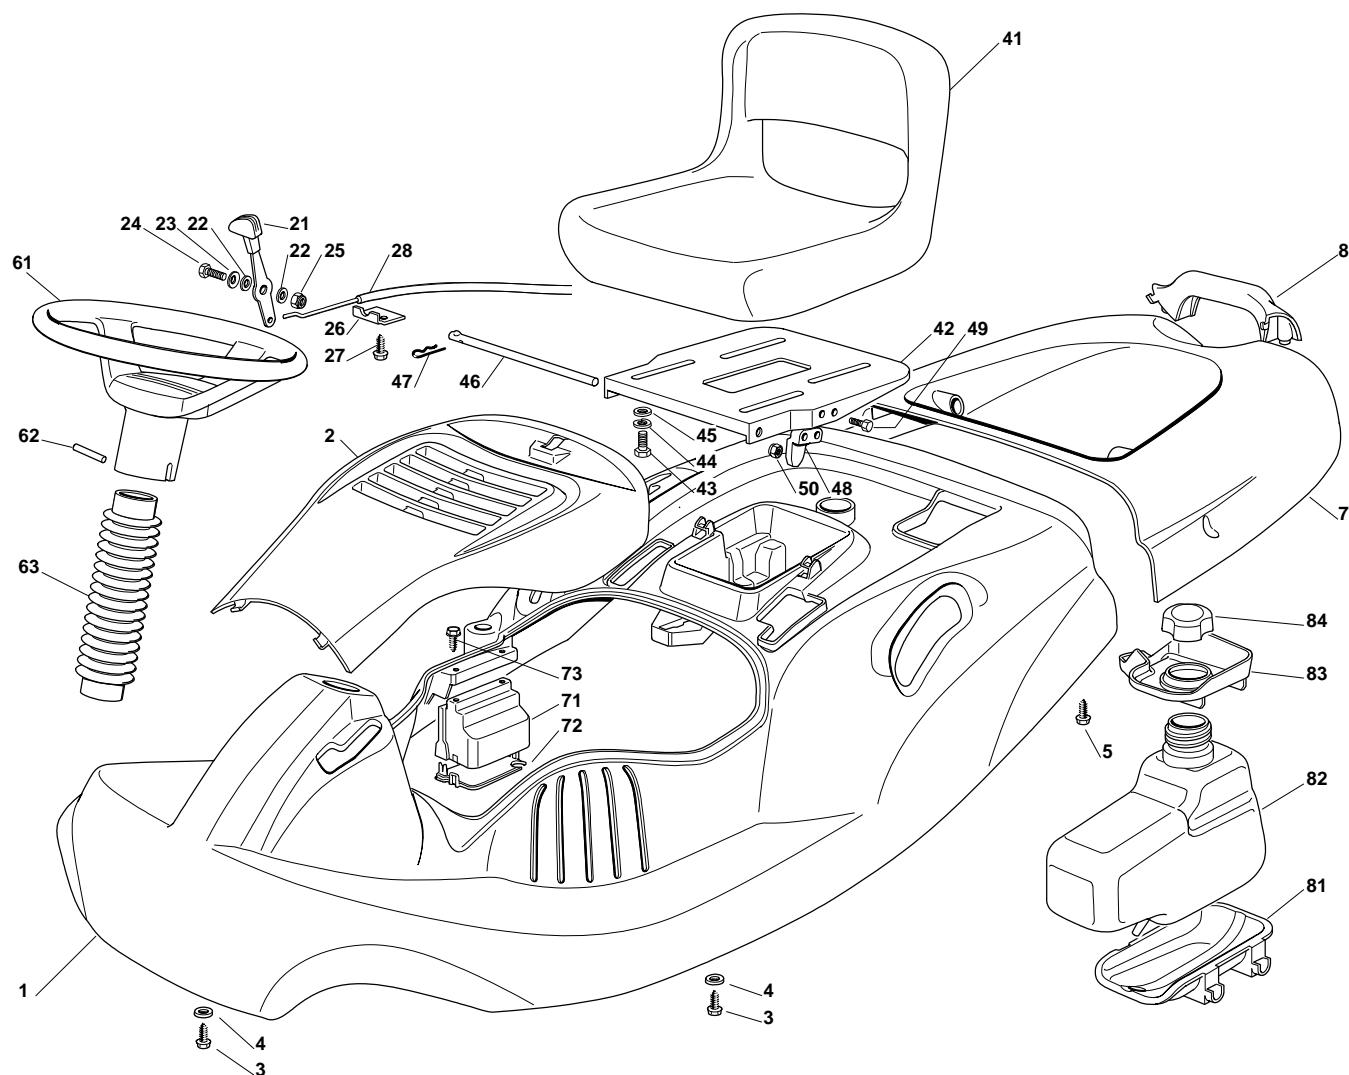

GARDEN COMPACT EV - Model Year 2009

Pos. Fig.	Antal Quantity	Art No Part No	Benämning	Description	Anmärkning Notes
1	1	27110371/0	Kípa	Wheels Cover Yellow	Garden Compact EV - Garden Compact Ethanol V
2	1	27110363/0	Kípa	Engine Cover Green	Garden Compact Ethanol V
2	1	27110409/0	Kípa	Engine Cover Grey	Garden Compact E V
3	4	12735410/0	Skruv	Screw	
4	4	12523040/0	Bricka	Washer	
5	2	12735402/0	Skruv	Screw	
7	1	27110373/0	Kípa	Grass-Catcher Cover, Yellow	Garden Compact EV - Garden Compact Ethanol V
8	1	27394000/0	Handtag	Handle	
21	1	81007280/2	Gasarm	Lever, Throttle	
22	2	12523040/0	Bricka	Washer	
23	1	12530060/0	Bricka	Elastic Washer	
24	1	12791500/0	Skruv	Screw	
25	1	12154510/0	Mutter	Nut	
26	1	22981467/0	Plåt	Plate	
27	2	12735105/0	Skruv	Screw	
28	1	84000253/1	Gaswire	Cable, Trottle	
41	1	27722480/0	Seat	Seat	Garden Compact EV - Garden Compact Ethanol V
42	1	27546039/1	Support	Support	
43	4	12793101/0	Skruv	Screw	
44	4	12583500/0	Lísbricka	Grower	
45	4	12523060/0	Bricka	Washer	
46	1	27864052/0	Sprint	Pin	
47	1	24487997/0	Lísnil	Cotter Pin	
48	1	27063021/1	Fäste	Cam	
49	2	12789100/0	Skruv	Screw	
50	2	12154330/0	Mutter	Nut	
61	1	25961218/0		Steering Wheel	Garden Compact EV - Garden Compact Ethanol V
62	1	12620305/0	Stift	Pin	
63	1	27600114/1	Skydd	Guard	
71	1	27600119/0	Skydd-röd	Guard	
72	1	27600118/0	Skydd-röd	Guard