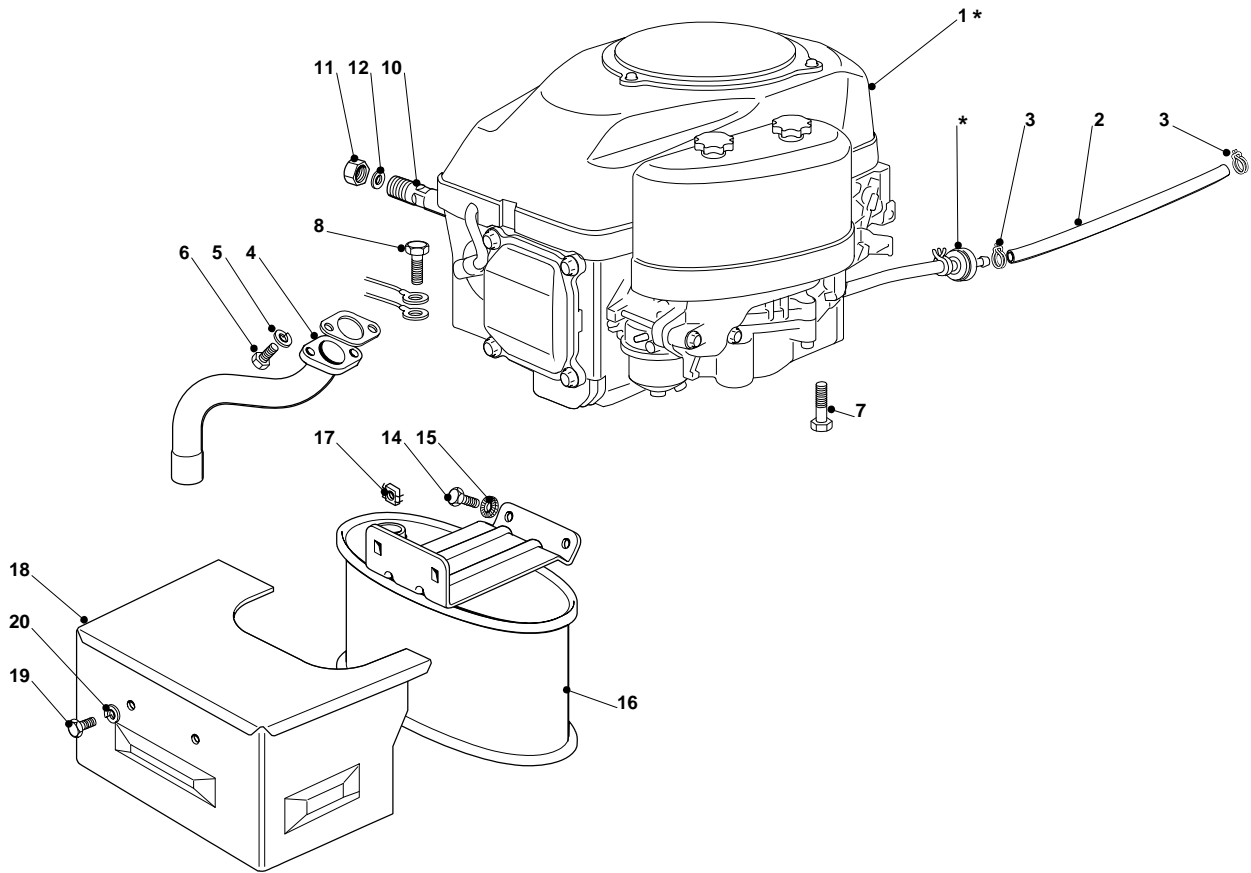

Pos. Fig.	Antal Quantity	Art No Part No	Benämning	Description	Anmärkning Notes
1	1	—	Motor kpl	Engine	
2	1	25869057/0	Vevstake	Connecting Tube (1000 Mm)	
3	4	18375051/1	Slangklämma	Fair Led	
4	1	118738231/0	Avgasrör	Exhaust Tube	
5	2	12583500/0	Låsbricka	Grower	
6	2	12737450/0	Skruv	Screw	
7	4	112735108/1	Skruv	Screw	
8	1	12735599/0	Skruv	Screw	
10	1	27598060/0	Oil Discharge Extension	Oil Discharge Extension	
11	1	18737849/0	Lock	Oil Cap	
12	1	18401001/1	Tätningring	Oil Seal	
14	2	12793102/0	Skruv	Screw	
15	2	12540260/0	Bricka	Grower	
16	1	82750004/0	Ljuddämpare	Muffler	
17	2	12360425/0	Mutter	Nut	
18	1	382598039/0	Skydd	Guard	
19	2	12792611/0	Skruv	Screw	
20	2	12583500/0	Låsbricka	Grower