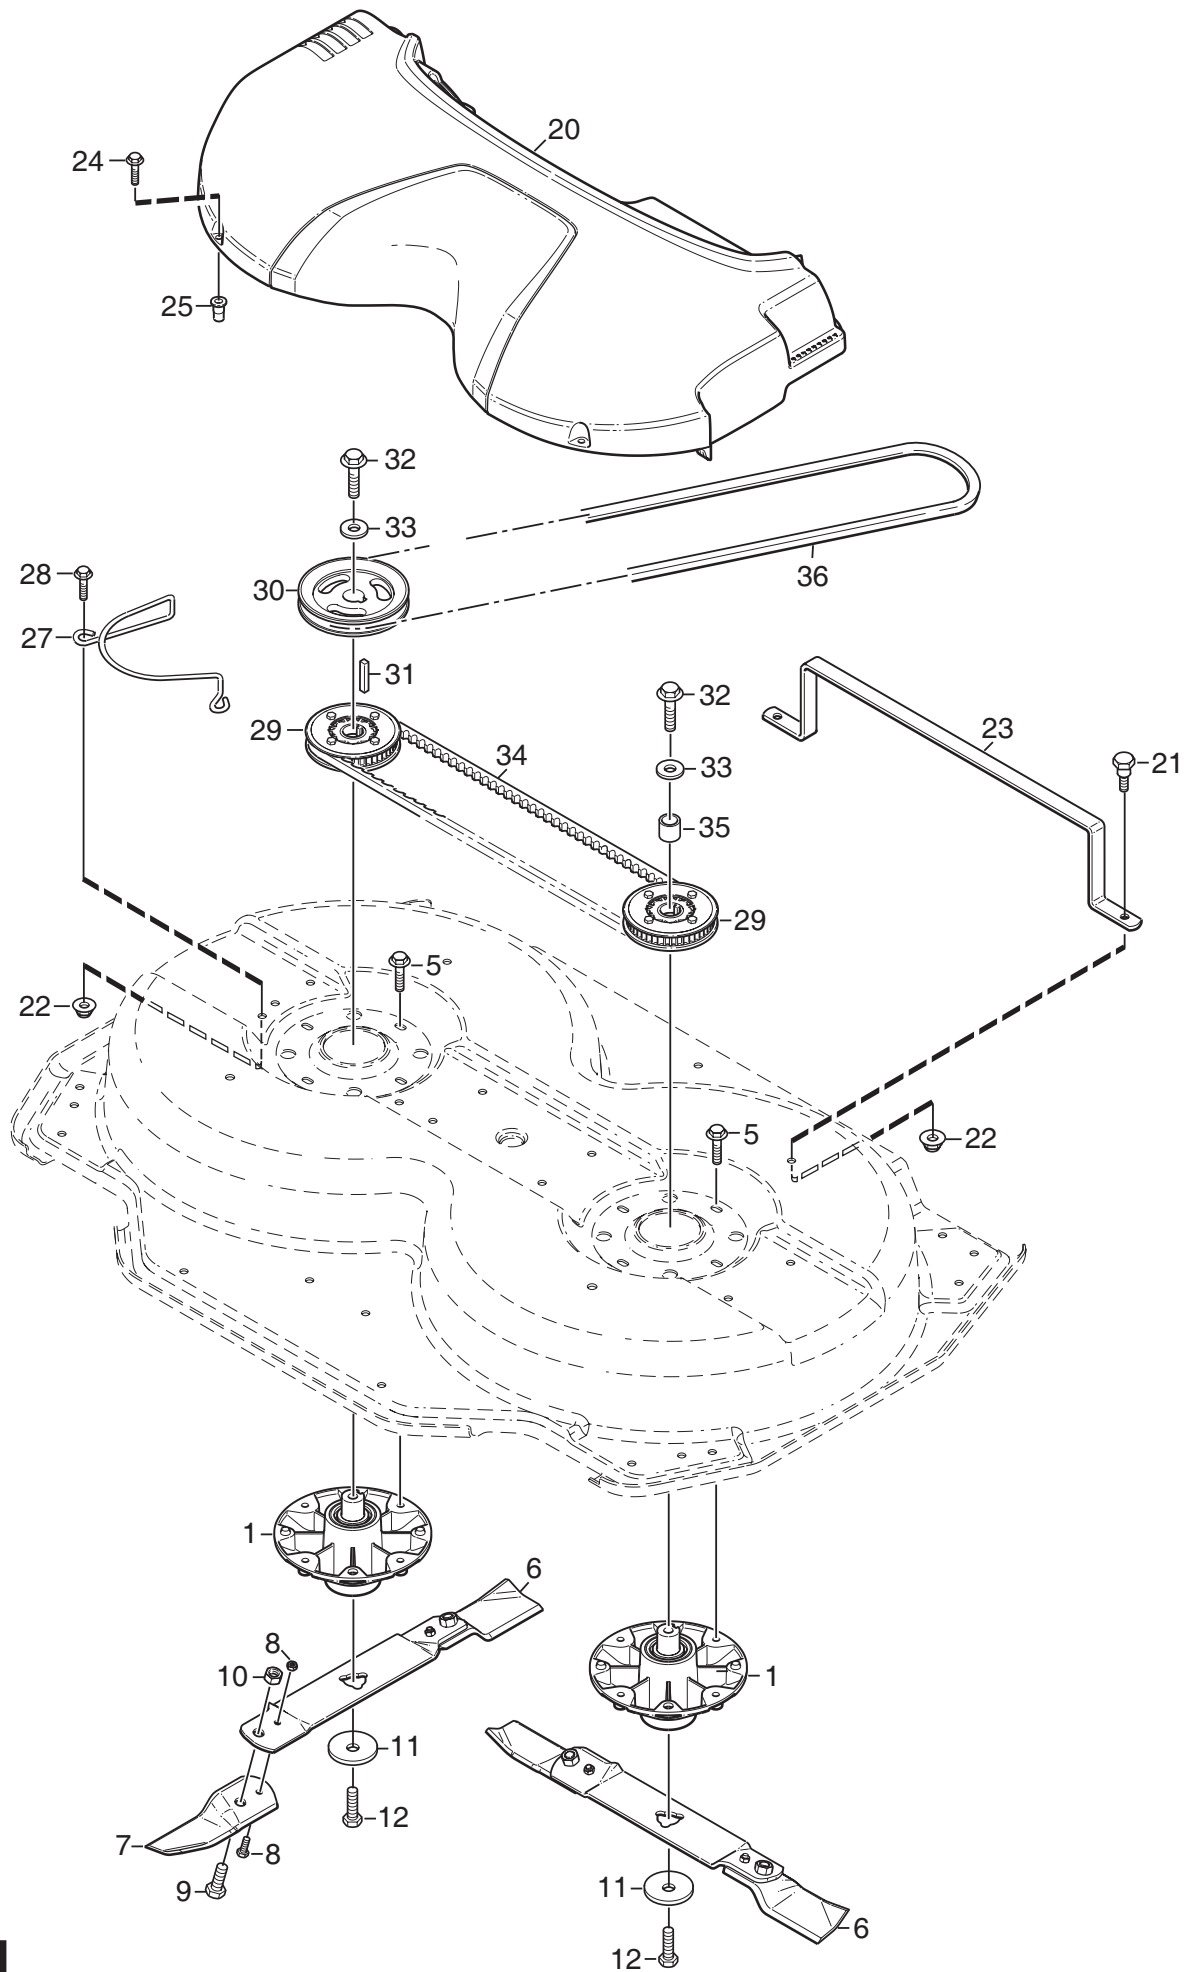

Utgåva Issue 2011-11		Bildnr Picture No 2138A		VILLA KLIPPAGGREGAT 105 COMBI TRANSMISSION		VILLA MOWER DECK 105 COMBI TRANSMISSION		Sida Page 334	
Pos. Fig.	Antal/Quantity				Art nr Part No	Benämning	Description	Sats Kit	Anmärkning Notes
	2970 -04 -14								
1	2				1134-5831-01 Lagerbox kpl.....	Bearing box assy.....			
5	8				9945-0825-16 Skruv.....	Screw.....			
6	1				1134-9118-01 Knivbalk kpl.....	Blade bar assy.....			Sats 2 st/kit of 2
7	1				1134-9119-01 • Knivsats kpl.....	• Blade kit.....			2 knivar/2 blade tips
8	1				1134-9054-01 •• Brytbultsats.....	•• Shear bolt kit.....			
9	2				1134-6311-01 •• Bult.....	•• Bolt.....			7/16" UNF
10	2				1134-6312-01 •• Låsmutter.....	•• Lock nut.....			7/16" UNF
11	2				1134-6211-01 Knivbricka.....	Blade washer.....			
12	2				9997-1060-12 Skruv.....	Screw.....			
20	1				1134-6280-01 Transm.kåpa- grå.....	Transm.cover- grey.....			
21	2				1134-0240-01 Ansatsskruv.....	Shoulder screw.....			
22	4				9739-0831-22 Mutter.....	Nut.....			
23	1				1134-6423-01 Bygel.....	Bracket.....			
24	2				9945-0825-16 Skruv.....	Screw.....			
25	2				1134-5595-01 Nitmutter.....	Riveting nut.....			
27	1				1134-6429-01 Remstyrning.....	Belt guide.....			
28	2				9959-0820-16 Skruv.....	Screw.....			
29	1				1134-9127-01 Kuggremskiva m.nav.....	Belt pulley w/hub.....			Sats 2 st/kit of 2
30	1				1137-0012-01 Remskiva.....	Belt pulley.....			Ø = 168 mm
31	1				9600-0168-01 Kil.....	Key.....			
32	2				9997-1060-12 Skruv.....	Screw.....			
33	2				1134-5406-01 Bricka.....	Washer.....			
34	1				9585-0163-01 Kuggrem.....	Toothed belt.....			
35	1				1134-5400-04 Distans.....	Spacer.....			
36	1				1134-9094-01 Drivrem.....	V- belt.....			= 9585-0146-01

X