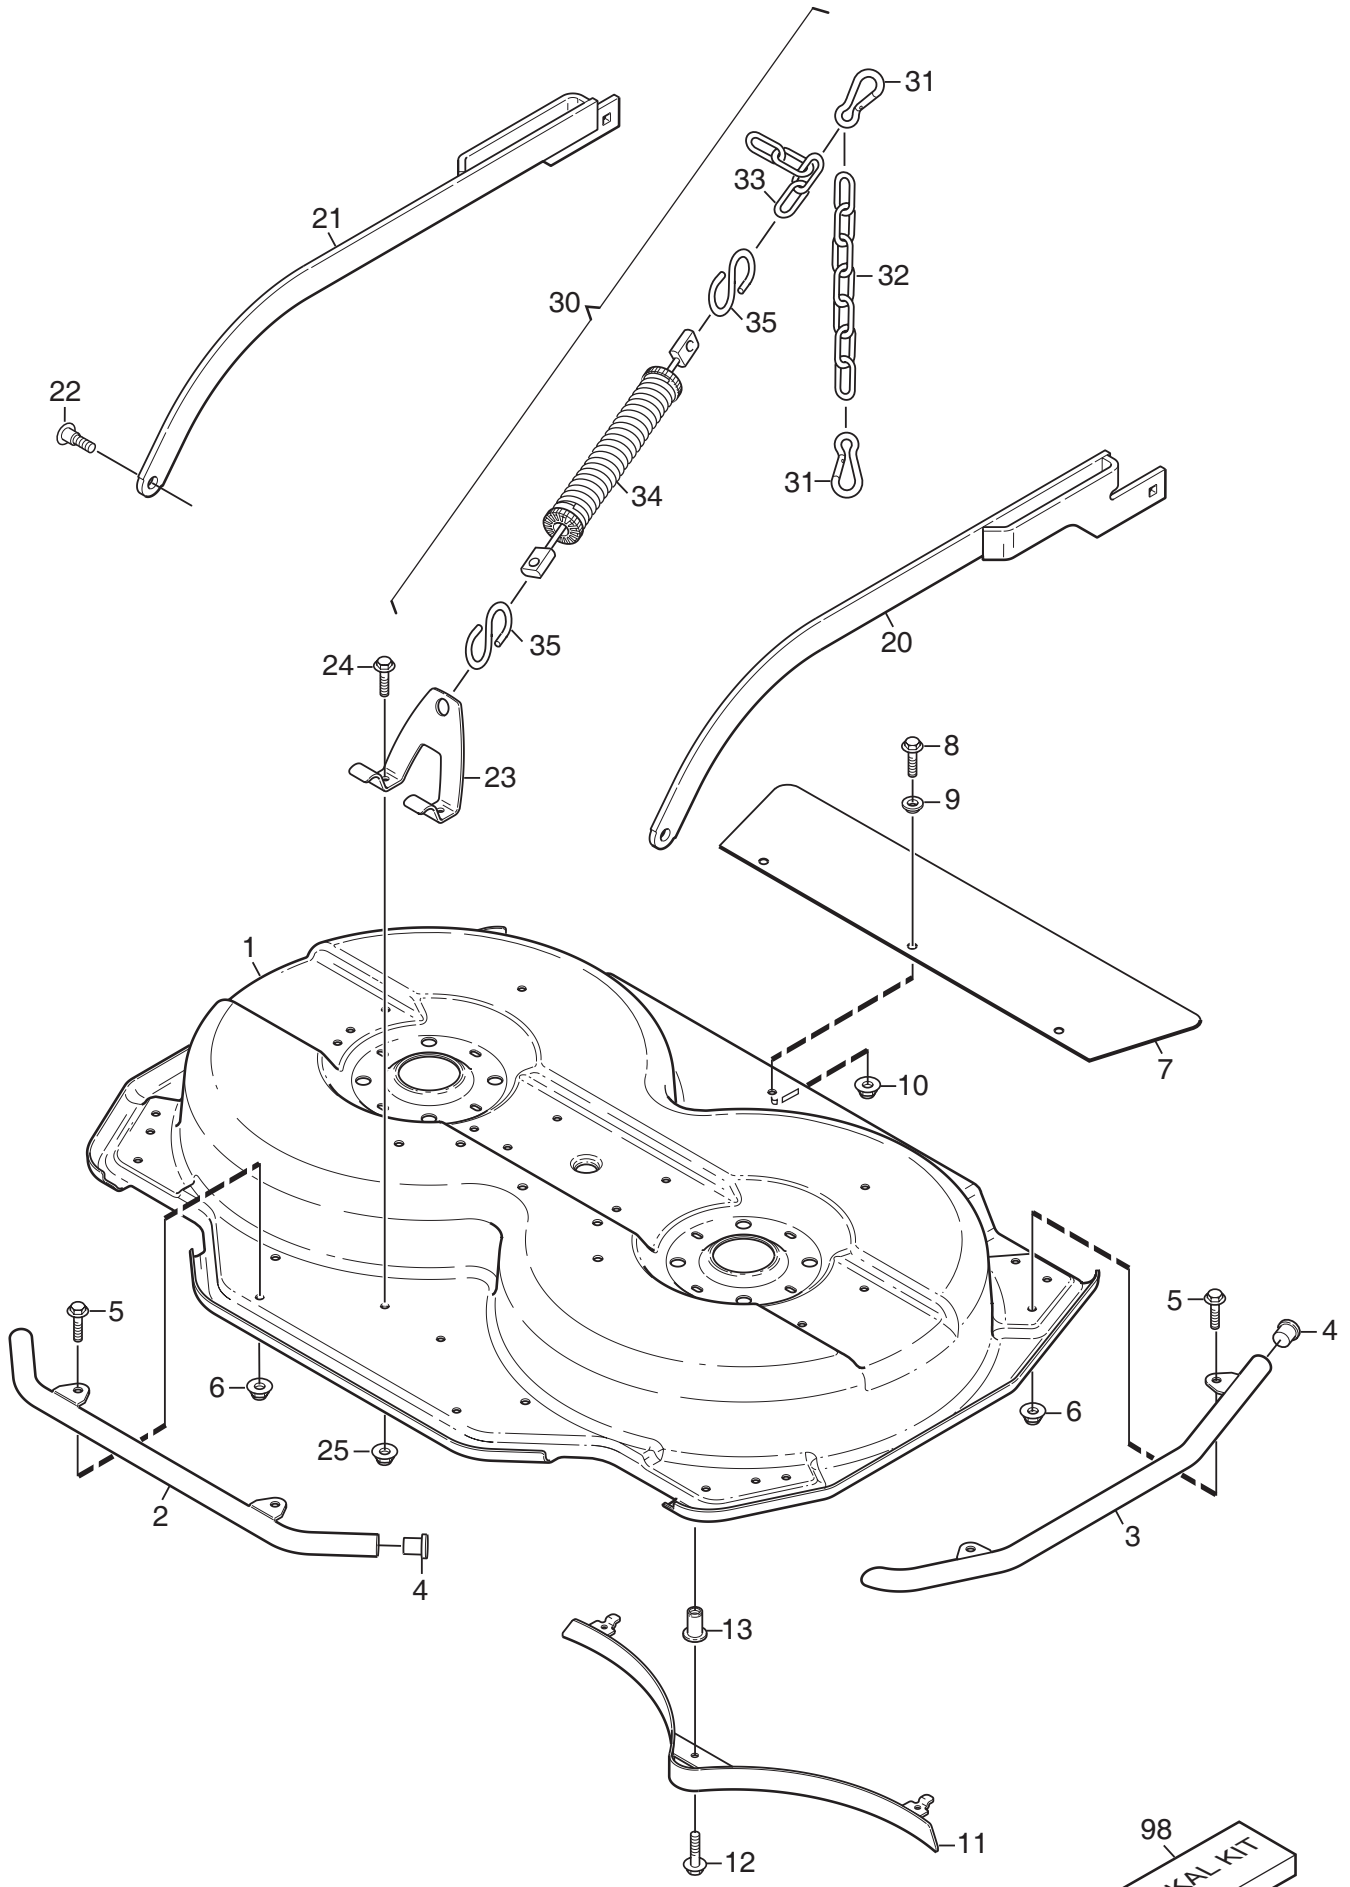

Utgåva Issue 2011-11		Bildnr Picture No 2369A		VILLA KLIPPAGGREGAT 105 COMBI RAM		VILLA MOWER DECK 105 COMBI FRAME		Sida Page 330		
Pos. Fig.	Antal/Quantity				Art nr Part No	Benämning	Description	Sats Kit	Anmärkning Notes	
	2970 -04 -14									
1	1				1134-6191-01	Kåpa- gul	Casing- yellow		Inkl. pos 13 (3 st)	
2	1				1134-6208-01	Frontskydd- grå	Front guard tube- grey			
3	2				1134-6223-01	Sidoskydd- grå	Side guard tube- grey			
4	4				9403-0025-80	Ändplugg- grå	End cap- grey			
5	6				9959-0816-16	Skruv	Screw			
6	6				9739-0831-22	Mutter	Nut			
7	1				1134-6281-03	Gummiskydd	Rubber guard			
8	3				9959-0816-16	Skruv	Screw			
9	3				1134-4185-01	Ansatsbricka	Flange washer			
10	3				9739-0831-22	Mutter	Nut			
11	1				1134-6231-01	Kombiplugg	Mulching plug			
12	1				9959-0816-16	Skruv	Screw			
13	3				1134-5595-01	• Nitmutter	• Riveting nut			
20	1				1134-6237-01	Aggregatsarm- vä, grå	Deck arm- LH, grey			
21	1				1134-6237-02	Aggregatsarm- hö, grå	Deck arm- RH, grey			
22	2				1134-6279-01	Ansatsskruv	Shoulder bolt			
23	1				1134-6315-01	Lyftfäste- grå	Lift bracket- grey			
24	2				9959-0816-16	Skruv	Screw			
25	2				9739-0831-22	Mutter	Nut			
30	1				1134-6362-01	Lyftfjäder kpl	Lift spring assy			
31	2				1134-5528-01	• Karbinhake	• Snap hook			
32	1				1134-6368-02	• Kedja	• Chain			
33	1				1134-6368-01	• Kedja	• Chain			
34	1				1134-6365-03	• Lyftfjäder	• Lift spring			
35	2				1134-4623-01	• S- krok	• S- hook			
98	1				1134-5594-02	Dekalsats	Label kit			
99	1				8211-7000-10	Bruksanvisning	Owner's manual			
										Inkl. pos 31 - 35
										7 links 4 links
										Ej ill/not ill.

X