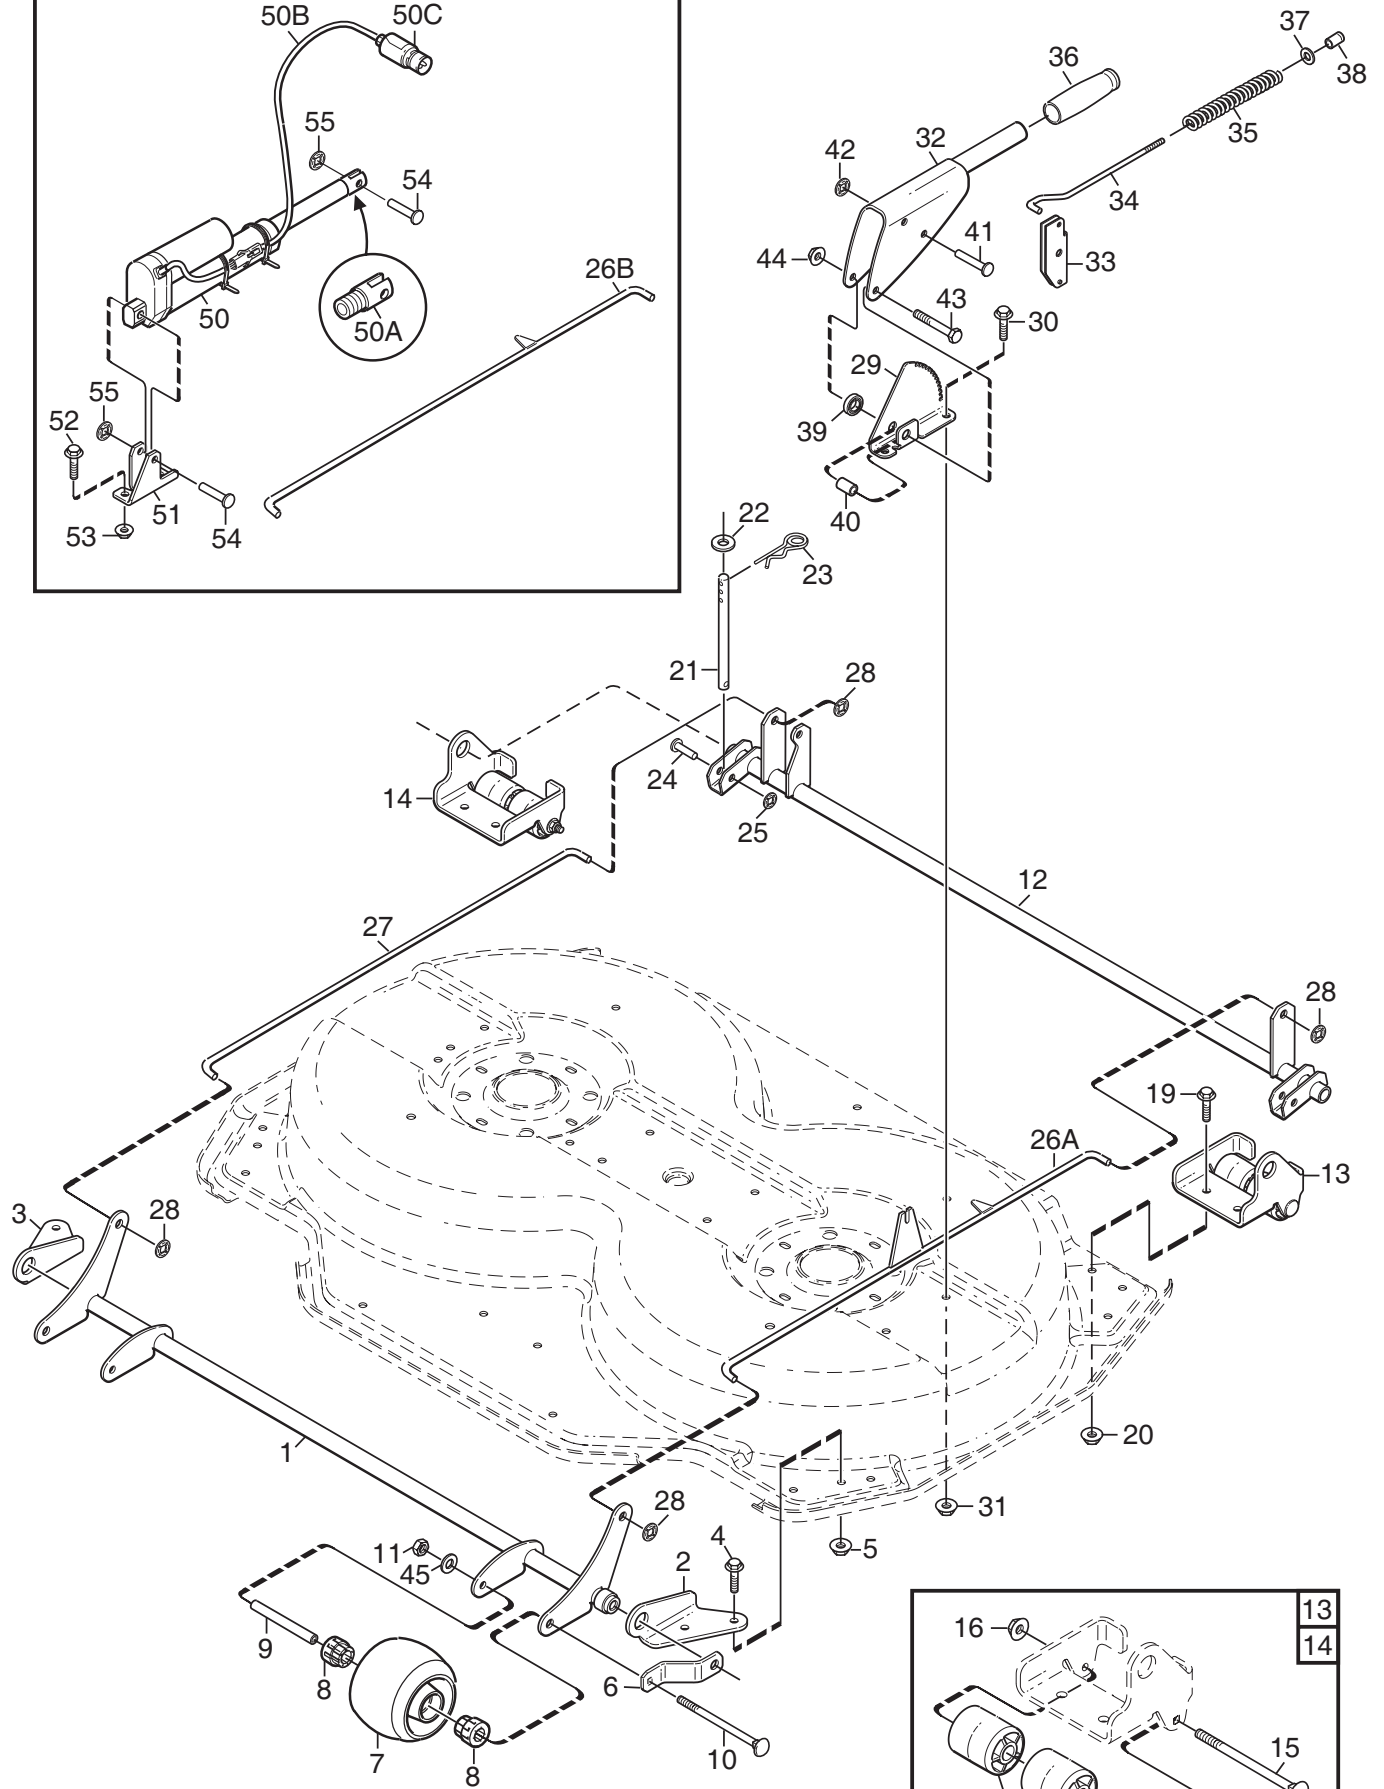

Utgåva Issue 2011-11		Bildnr Picture No 2136		VILLA KLIPPAGGREGAT 105 COMBI REGLAGE		VILLA MOWER DECK 105 COMBI CONTROLS		Sida Page 332	
Pos. Fig.	Antal/Quantity				Art nr Part No	Benämning	Description	Sats Kit	Anmärkning Notes
	2970 -14	2970 -04							
1	1	1			1134-6275-01	Framaxel- gul	Front axle- yellow		
2	1	1			1134-6215-01	Fäste fram- vä, gul	Bracket fr- LH, yellow		
3	1	1			1134-6215-02	Fäste fram- hö, gul	Bracket fr- RH, yellow		
4	4	4			9959-0816-16	Skruv	Screw		
5	4	4			9739-0831-22	Mutter	Nut		
6	2	2			1134-6278-01	Avbärare- grå	Guide- grey		
7	2	2			1134-4284-01	Hjul	Wheel		
8	4	4			1134-4319-01	Lager	Bearing		
9	2	2			1134-4318-01	Hylsa	Wheel axle		
10	2	2			9897-0813-02	Skruv	Screw		
11	2	2			9747-0831-02	Mutter	Lock nut		
12	1	1			1134-6197-01	Bakaxel- gul	Rear axle- yellow		
13	1	1			1134-6282-01	Rulle- vä, m- fäste	Roller- LH, w/bracket		Inkl. pos 15 - 18
14	1	1			1134-6282-02	Rulle- hö, m- fäste	Roller- RH, w/bracket		Inkl. pos 15 - 18
15	1	1			9897-0813-02	• Skruv	• Screw		
16	1	1			9739-0831-22	• Mutter	• Nut		
17	1	1			1134-4318-01	• Hylsa	• Wheel axle		
18	1	1			1134-9126-01	• Rulle	• Roller		Sats 2 st/kit of 2
19	4	4			9959-0816-16	Skruv	Screw		
20	4	4			9739-0831-22	Mutter	Nut		
21	2	2			1134-6198-01	Pinne	Stud		
22	2	2			9699-0104-02	Bricka	Washer		
23	2	2			9598-2001-02	Låsnål	Spring pin		
24	2	2			9646-0098-22	Nit	Rivet		
25	2	2			9675-0012-02	Starlock	Locking washer		
26 A	1				1134-6249-01	Tryckstång- vä	Push rod- LH		
26 B		1			1134-6250-01	Tryckstång- vä	Push rod- LH		
27	1	1			1134-6246-01	Tryckstång- hö	Push rod- RH		
28	4	4			9675-0015-02	Starlock	Lock washer		
29	1				1137-0259-01	Höjdinst.segment	Height adj. quadrant		
30	2				9959-0816-16	Skruv	Screw		
31	2				9739-0831-22	Mutter	Nut		
32	1				1134-6244-01	Höjdinst.spak- grå	Height adj.lever- grey		
33	1				1134-6254-01	Spärr	Catch		
34	1				1134-5444-01	Tryckstång	Push rod		
35	1				1134-5445-01	Fjäder	Spring		
36	1				1134-5503-01	Handtag	Handle		
37	1				9699-0087-02	Planbricka	Flat washer		
38	1				1134-3051-01	Spärrknapp	Locking knob		
39	1				1134-6286-03	Distans	Spacer		
40	1				1134-1565-16	Distans	Spacer		
41	2				9646-0105-22	Nit	Rivet		
42	2				9672-0006-02	Starlock	Lock washer		
43	1				9997-0850-16	Skruv	Screw		
44	1				9747-0831-02	Mutter	Lock nut		
45	2	2			9699-0028-02	Planbricka	Flat washer		
50		1			1134-6417-01	Ställdon	Actuator		
50 A		1			1134-6373-01	• Kolvstångsända	• Rod end		
50 B		1			1134-6418-02	• Kabel	• Cable		L = 490 mm
50 C		1			1134-6182-01	• • Hankontakt	• • Male terminal		
51		1			1134-6192-01	Fäste	Bracket		
52		2			9959-0816-16	Skruv	Screw		
53		2			9739-0831-22	Mutter	Nut		
54		2			9646-0098-22	Nit	Rivet		
55		2			9675-0012-02	Starlock	Locking washer		

X