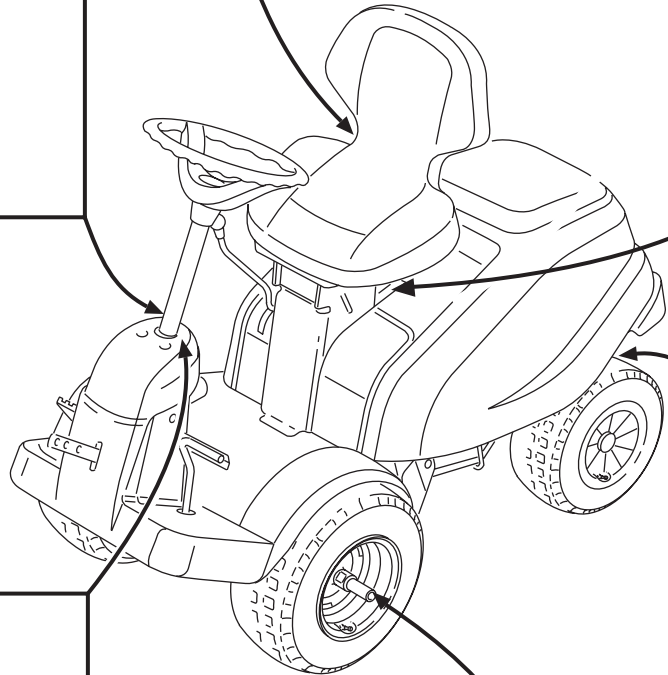

21

Utgåva Issue		Bildnr Picture No		VILLA MONTERINGSDETALJER		VILLA ASSEMBLY PARTS		Sida Page	
2011-11		2196A						260	
Pos. Fig.	Antal/Quantity			Art nr Part No	Benämning	Description	Sats Kit	Anmärkning Notes	
	2717 -15 -55	2717 -35							
1	1	1		9595-0262-00	Spännstift	Locating pin			
2A	1	1		9699-0103-02	Shims	Flat washer		0.5 mm	
2B	1	1		9699-0114-02	Shims	Flat washer		1.0 mm	
3	2	2		1134-4185-01	Ansatsbricka	Flange washer			
5	4	4		9699-0056-02	Planbricka	Flat washer			
6	2	2		1134-4481-01	Vingmutter	Wing nut			
7	1	1		1134-4627-01	Dragögla	Tow bar			
8	2	2		9959-0820-16	Skruv	Screw			
9	4	4		9997-0820-16	Skruv	Screw			
10A	1	1		1134-4734-01	Tändningsnyckel	Ignition key			
10B	1	1		1134-6125-01	Tändningsnyckel	Ignition key			
11	1	1		1134-5245-01	Batterirem	Battery strap			
12	1	1		1134-6113-01	Batteriskruvar	Battery screws			
13	2	2		9898-1035-16	Skruv	Screw			
14	2	2		9739-1031-22	Mutter	Nut			
X X X X X X	21	1		8211-0011-10	Bruksanvisning	Owner's manual			
	21	1		8211-0049-10	Bruksanvisning	Owner's manual		France	
	21	1		8211-0603-10	Monteringsanvisning	Assy instructions			
	21	1		8211-0701-10	Säkerhetsföreskrifter	Safety regulations			
	21	1	1	8211-0960-10	Garantikort	Warranty card