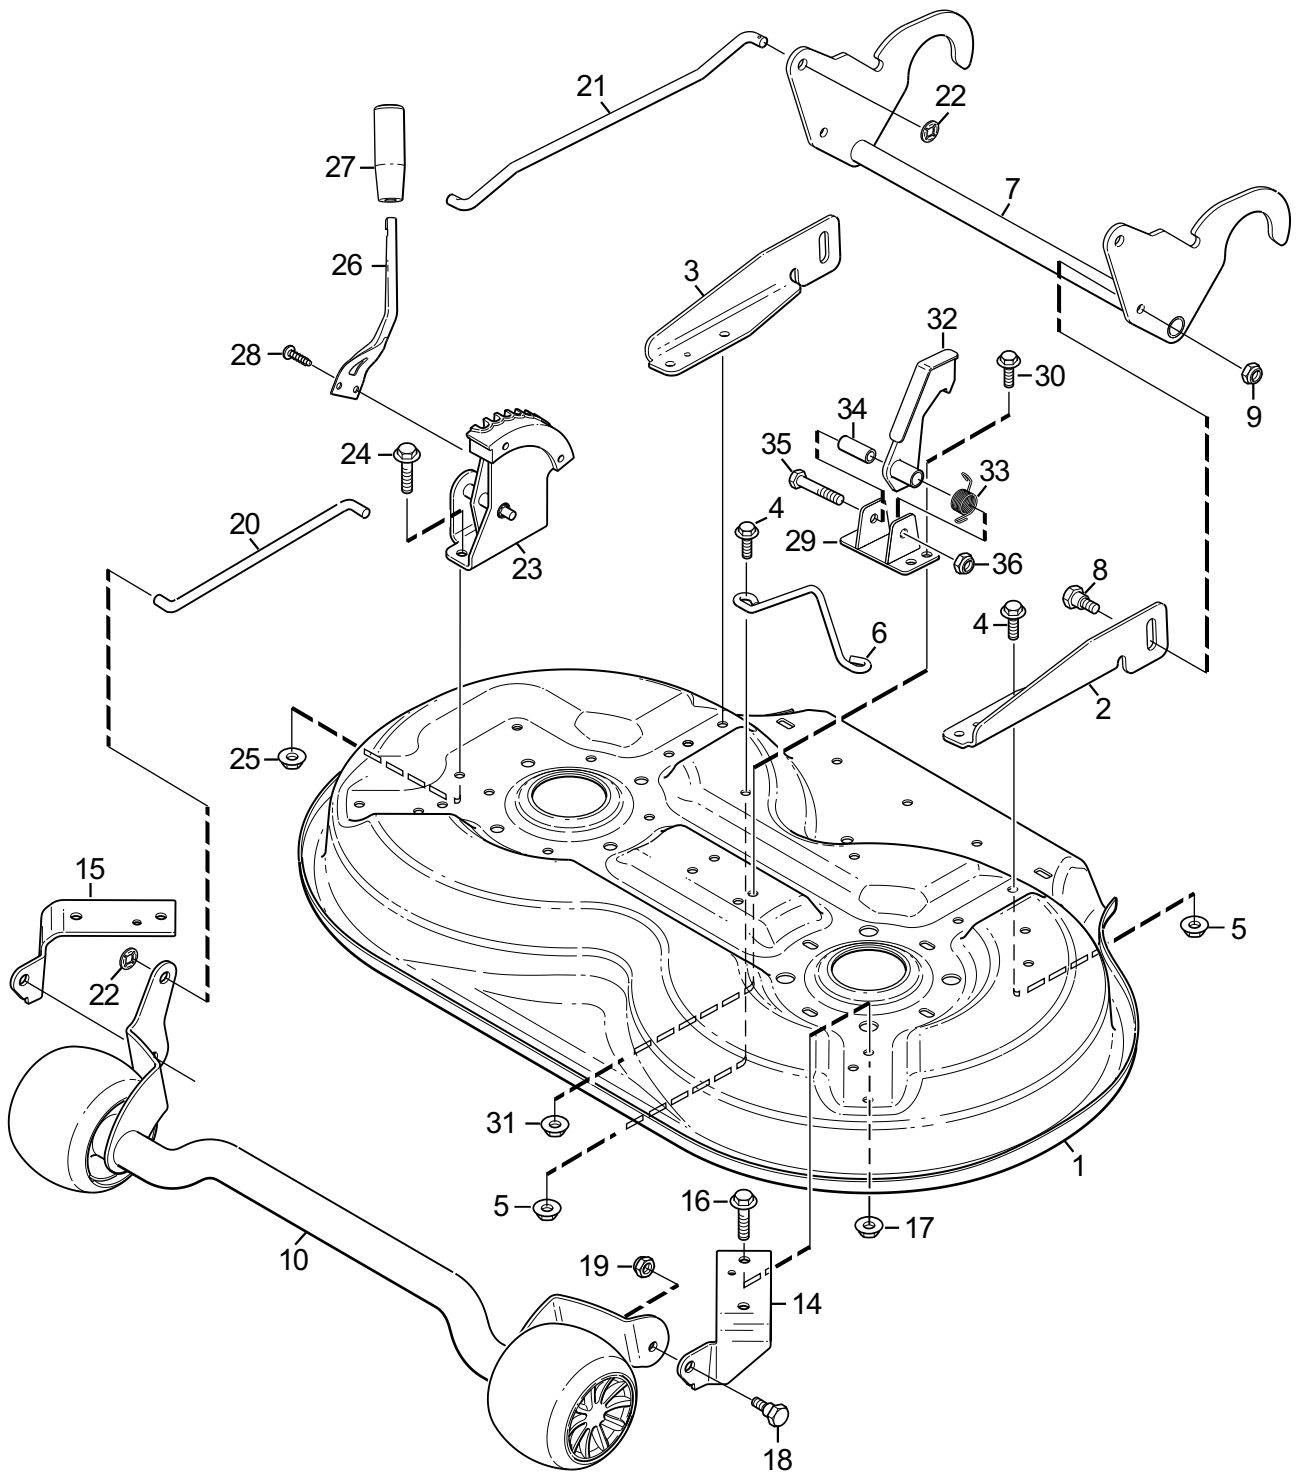

Utgåva Issue 2013-11		Bildnr Picture No 2307		VILLA RAM		VILLA FRAME		Sida Page 2	
Pos. Fig.	Antal/Quantity				Art nr Part No	Benämning	Description	Sats Kit	Anmärkning Notes
	5811								
1	1				1137-0994-01	Klippkåpa	Deck		
2	1				1137-0942-01	Flytfäste-vä	Holder-LH		
3	1				1137-0942-02	Flytfäste-hö	Holder-RH		
4	6				9959-0820-16	Skruv	Screw		
5	6				9739-0831-22	Mutter	Nut		
6	1				1137-0929-01	Fäste	Bracket		
7	1				1137-0943-01	Infästningsram	Mounting frame		
8	2				1134-0240-00	Ansatssskruv	Shoulder screw		
9	2				9747-0831-02	Mutter	Nut		
10	1				1134-6735-02	Frontrör kpl.	Front tube assy		
11	2				1134-9139-01	Stödhjulssats	Support wheel kit		
12	1				1134-9024-01	Lager	Bearing		
13	1				9650-0020-04	Spärring	Circlip		
14	1				1134-6594-01	Konsol-vä	Bracket-LH		
15	1				1134-6594-02	Konsol-hö	Bracket-RH		
16	4				9959-0820-16	Skruv	Screw		
17	4				9739-0831-22	Mutter	Nut		
18	2				1134-0240-00	Ansatssskruv	Shoulder screw		
19	2				9747-0831-02	Mutter	Nut		
20	1				1134-6599-01	Stag	Strut		
21	1				1137-0949-01	Stag	Strut		
22	4				9675-0015-01	Starlock	Lock washer		
23	1				1134-6755-01	Nivåkonsol	Level bracket assy		
24	2				9959-0820-16	Skruv	Screw		
25	2				9739-0831-22	Mutter	Nut		
26	1				1111-2816-01	Spak	Height adj.lever		
27	1				1111-2817-01	Handtag	Lever knob		
28	2				9893-0616-16	Skruv	Screw		
29	1				1137-1019-01	Fästvinkel	Bracket		Tvätt/washing
30	2				9959-0820-16	Skruv	Screw		
31	2				9739-0831-22	Mutter	Nut		
32	1				1137-1022-01	Hake	Hitch		
33	1				1137-1025-01	Fjäder	Spring		
34	1				1134-1565-16	Distans	Spacer		
35	1				9997-0840-16	Skruv	Screw		
36	1				9747-0831-02	Mutter	Nut