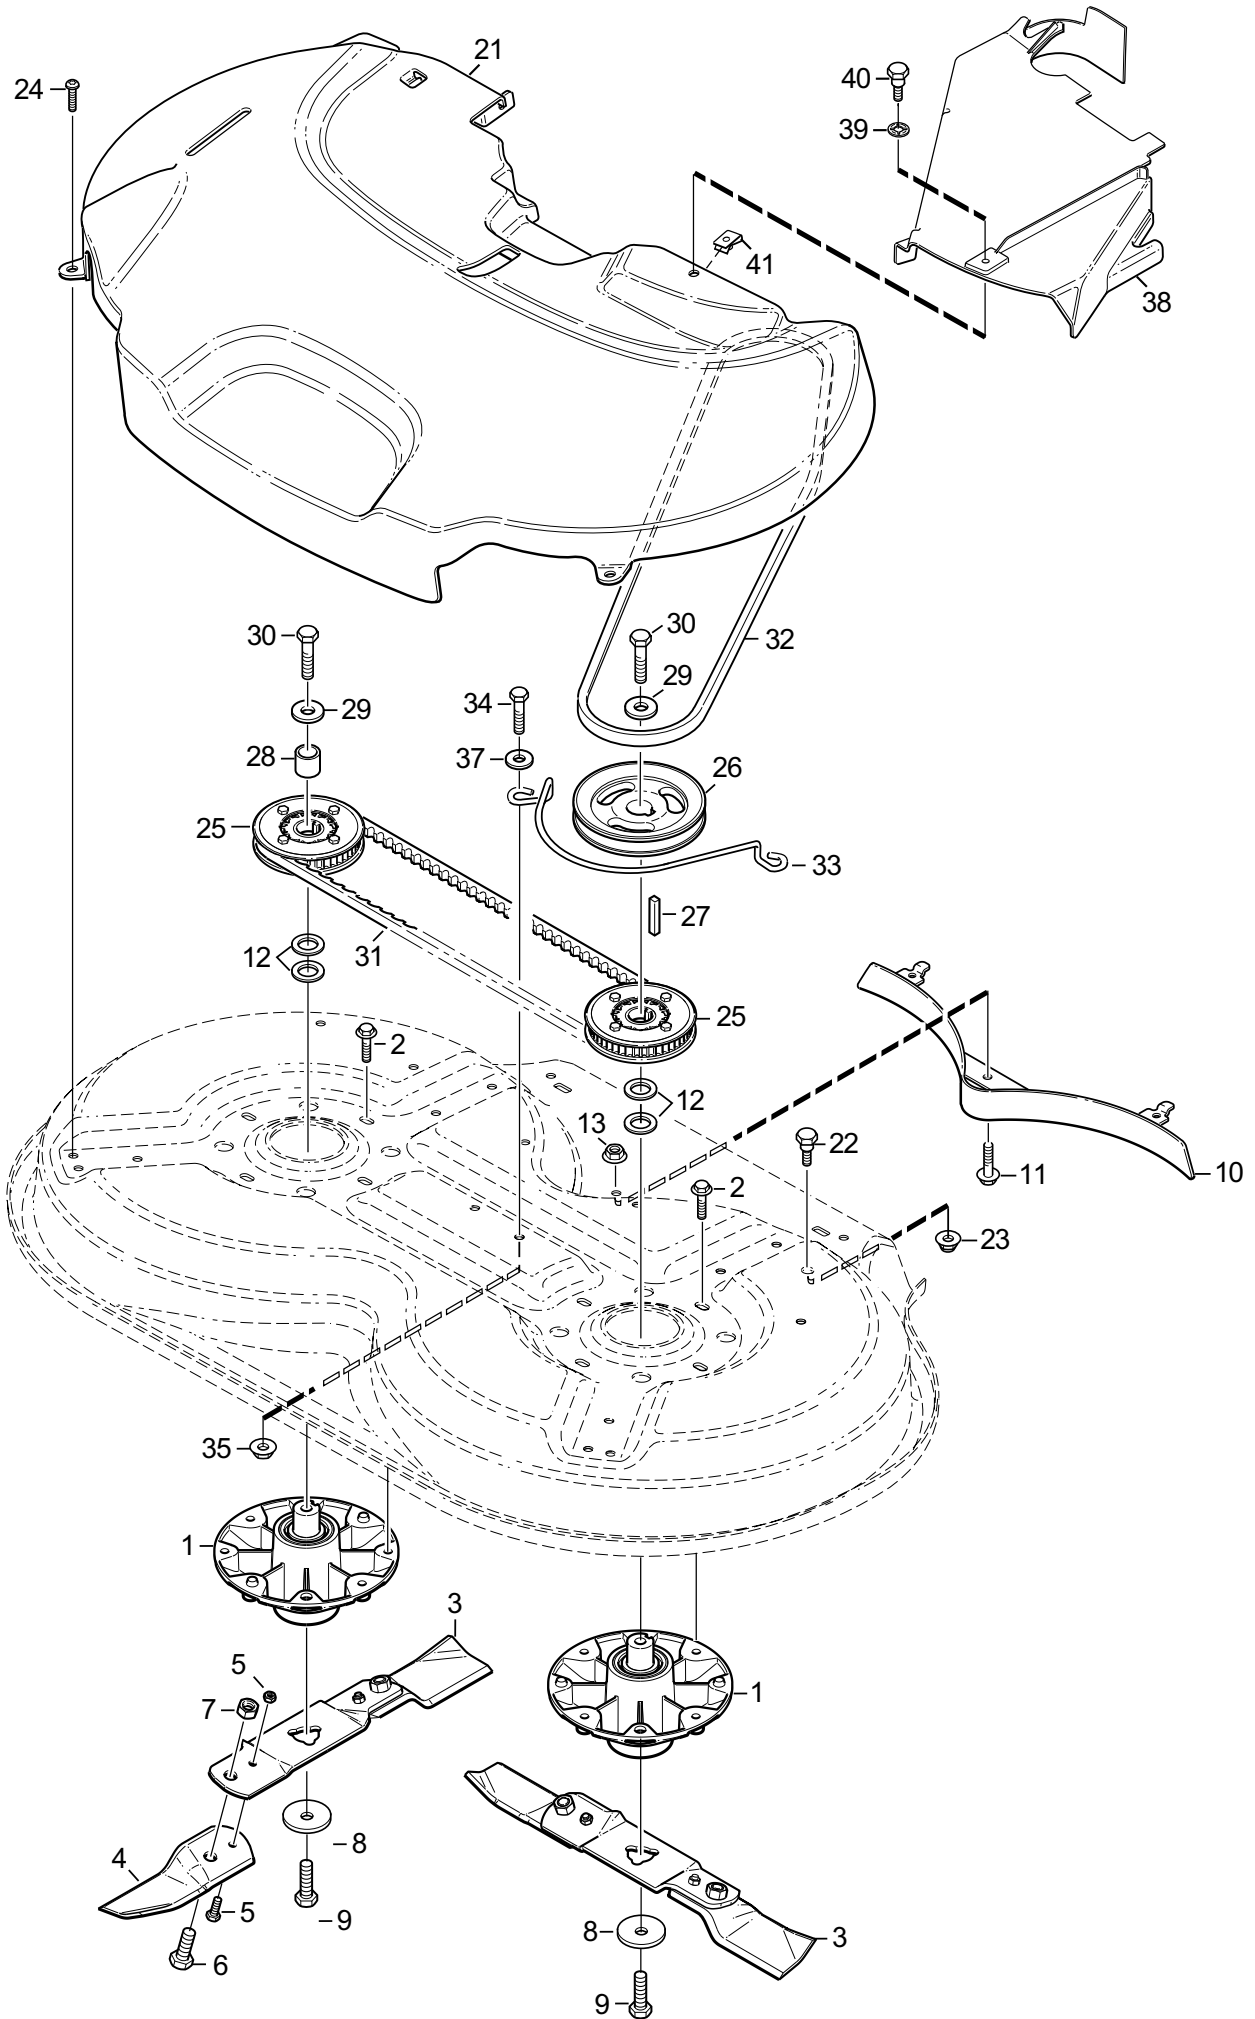

Utgåva Issue 2013-11		Bildnr Picture No 2870		VILLA TRANSMISSION KNIVAR		VILLA TRANSMISSION BLADES		Sida Page 4	
Pos. Fig.	Antal/Quantity				Art nr Part No	Benämning	Description	Sats Kit	Anmärkning Notes
	5811								
1	2				1134-6613-02 Lagerbox kpl.....	Bearing box assy			
2	8				9945-0825-16 Skruv.....	Screw.....			
3	1				1134-9129-01 Knivbalk kpl.....	Blade bar assy			Sats 2 st/ Kit of 2
4	1				1134-9130-01 Knivsats	Blade kit.....			
5	1				1134-9054-01 Brytbultssats	Shear bolt kit.....			
6	2				1134-6311-01 Bult	Bolt.....			
7	2				1134-6312-01 Låsmutter	Lock nut			
8	2				1134-6211-01 Knivbricka	Blade washer.....			
9	2				9997-1050-16 Skruv.....	Screw.....			
10	1				1134-6590-01 Combiplugg	Mulch plug.....			
11	1				9959-0820-16 Skruv.....	Screw.....			
12	4				1134-0341-01 Stödbricka.....	Washer.....			
13	1				9739-0831-22 Mutter	Nut.....			
21	1				1137-1041-01 Transmissionskåpa.....	Trans.cover.....			Gul/Yellow
22	1				1134-0240-00 Ansatsskruv	Shoulder screw.....			
23	1				9739-0831-22 Mutter	Nut.....			
24	3				9893-0616-16 Skruv.....	Screw.....			
25	1				1134-9137-01 Kuggremskiva.....	Toothed belt pulley.....			Sats 2 st/ Kit of 2
26	1				1137-0950-01 Remskiva	Belt pulley.....			
27	1				9600-0168-01 Kil	Key.....			
28	1				1134-5124-02 Distans	Spacer.....			
29	2				1134-5406-01 Bricka	Washer.....			
30	2				9997-0850-12 Skruv.....	Screw.....			
31	1				1134-9133-01 Kuggrem	Timing belt.....			
32	1				1134-9169-01 Kilrem.....	V-belt.....			
33	1				1134-7017-01 Remstyrning	Belt guide.....			
34	2				9959-0820-16 Skruv.....	Screw.....			
35	2				9739-0831-22 Mutter	Nut.....			
37	4				9699-0056-02 Bricka	Washer.....			
38	1				1137-1016-01 Plastkåpa.....	Cover.....			
39	1				9675-0016-02 Starlock.....	Lock washer.....			
40	1				1134-0240-00 Ansatsskruv	Shoulder screw.....			
41	1				1134-4620-02 Clips.....	Clip.....