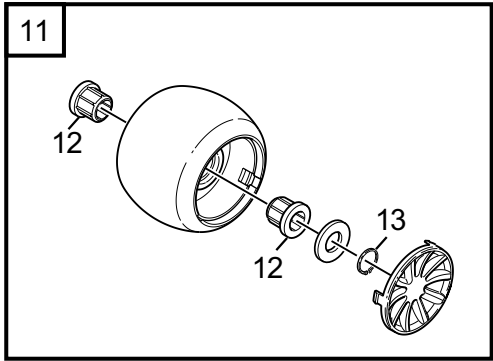

Utgåva Issue 2013-11		Bildnr Picture No 2307		VILLA RAM		VILLA FRAME		Sida Page 2	
Pos. Fig.	Antal/Quantity				Art nr Part No	Benämning	Description	Sats Kit	Anmärkning Notes
	5811								
1	1				1137-0994-01	Klippkåpa	Deck		
2	1				1137-0942-01	Flytfäste-vä	Holder-LH		
3	1				1137-0942-02	Flytfäste-hö	Holder-RH		
4	6				9959-0820-16	Skruv	Screw		
5	6				9739-0831-22	Mutter	Nut		
6	1				1137-0929-01	Fäste	Bracket		
7	1				1137-0943-01	Infästningsram	Mounting frame		
8	2				1134-0240-00	Ansatssskruv	Shoulder screw		
9	2				9747-0831-02	Mutter	Nut		
10	1				1134-6735-02	Frontrör kpl.	Front tube assy		
11	2				1134-9139-01	Stödhjulssats	Support wheel kit		
12	1				1134-9024-01	Lager	Bearing		
13	1				9650-0020-04	Spärring	Circlip		
14	1				1134-6594-01	Konsol-vä	Bracket-LH		
15	1				1134-6594-02	Konsol-hö	Bracket-RH		
16	4				9959-0820-16	Skruv	Screw		
17	4				9739-0831-22	Mutter	Nut		
18	2				1134-0240-00	Ansatssskruv	Shoulder screw		
19	2				9747-0831-02	Mutter	Nut		
20	1				1134-6599-01	Stag	Strut		
21	1				1137-0949-01	Stag	Strut		
22	4				9675-0015-01	Starlock	Lock washer		
23	1				1134-6755-01	Nivåkonsol	Level bracket assy		
24	2				9959-0820-16	Skruv	Screw		
25	2				9739-0831-22	Mutter	Nut		
26	1				1111-2816-01	Spak	Height adj.lever		
27	1				1111-2817-01	Handtag	Lever knob		
28	2				9893-0616-16	Skruv	Screw		
29	1				1137-1019-01	Fästvinkel	Bracket		Tvätt/washing
30	2				9959-0820-16	Skruv	Screw		
31	2				9739-0831-22	Mutter	Nut		
32	1				1137-1022-01	Hake	Hitch		
33	1				1137-1025-01	Fjäder	Spring		
34	1				1134-1565-16	Distans	Spacer		
35	1				9997-0840-16	Skruv	Screw		
36	1				9747-0831-02	Mutter	Nut