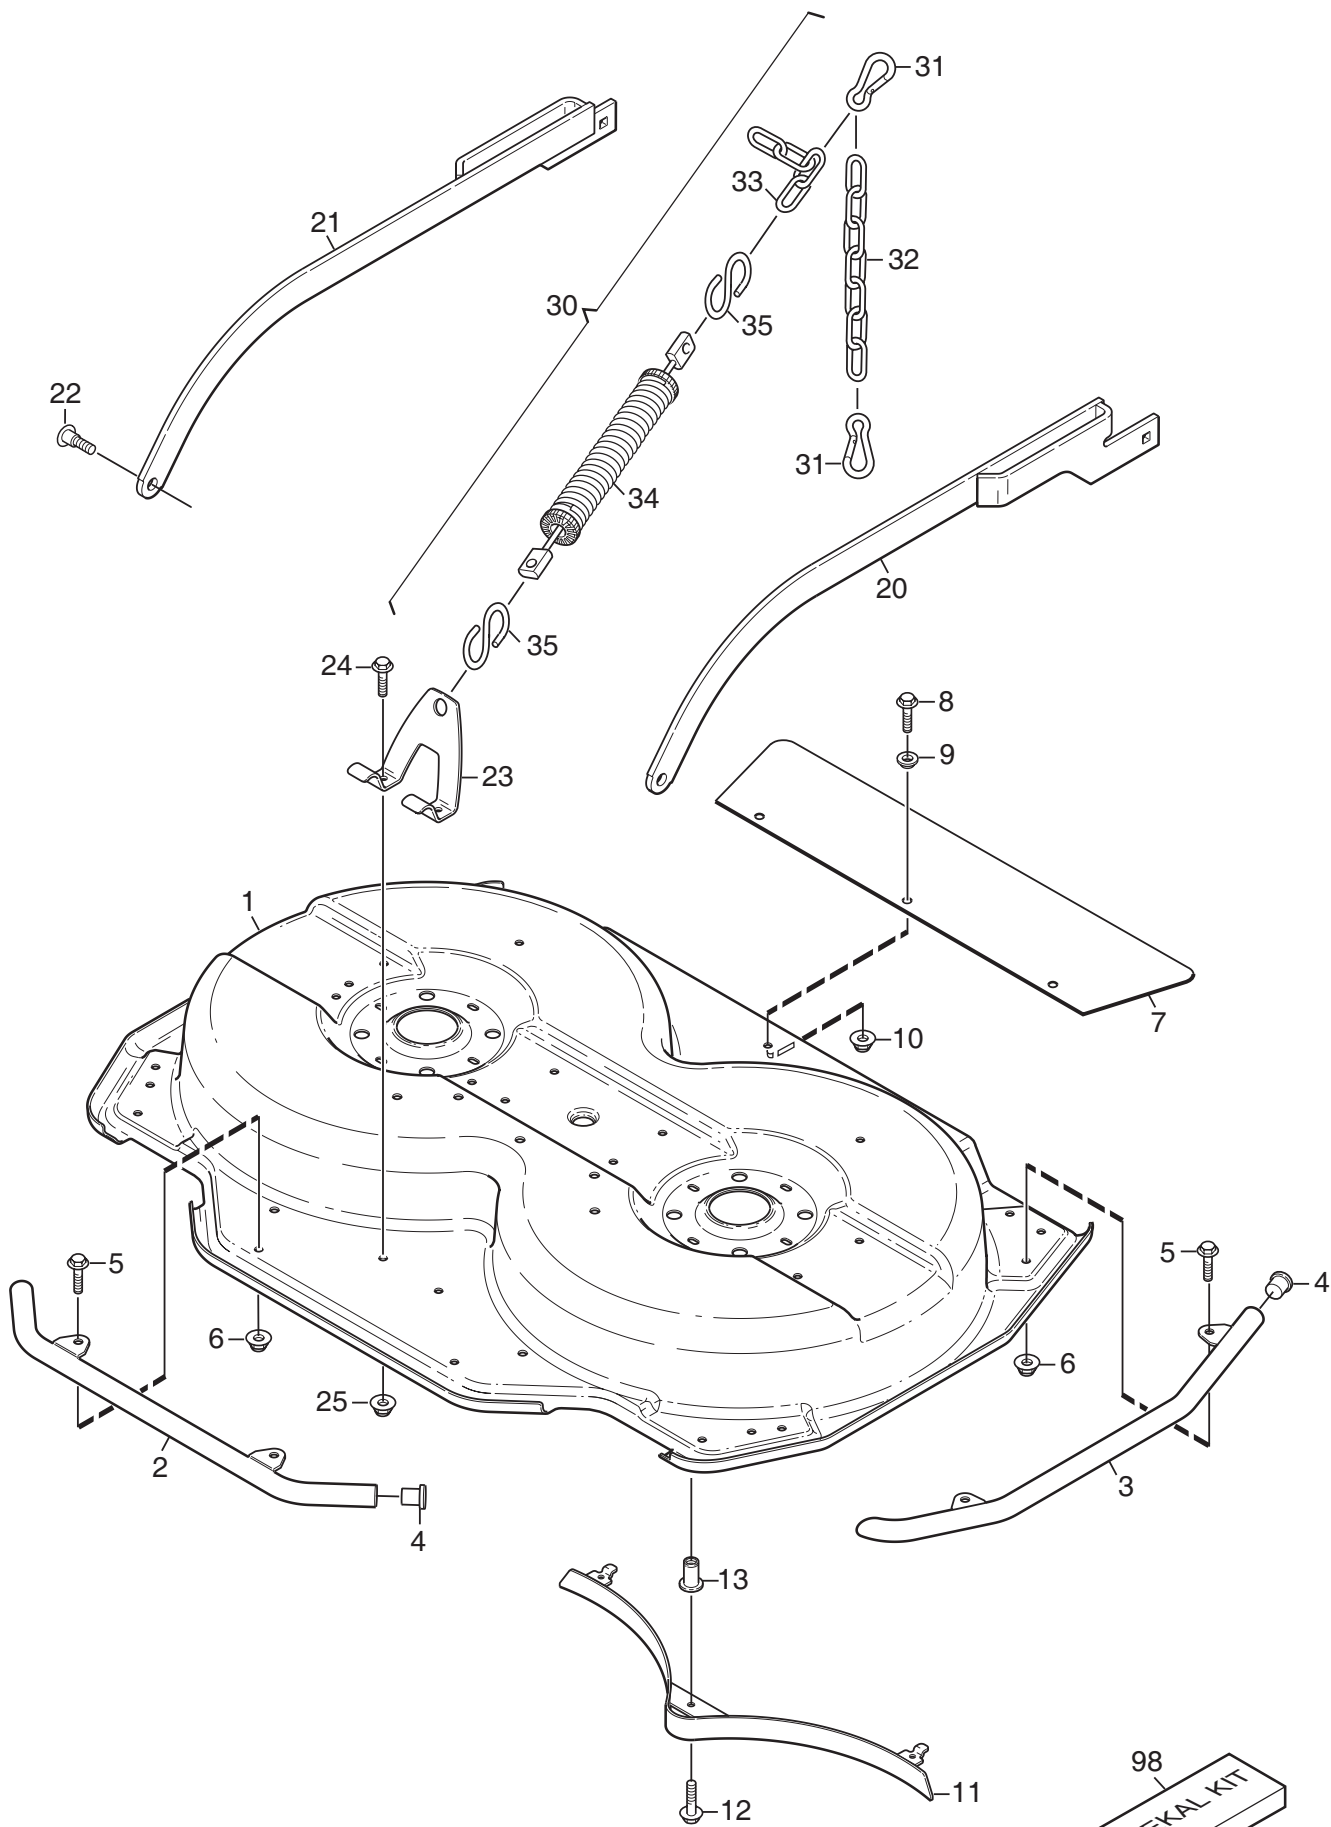

Utgåva Issue 2011- 11		Bildnr Picture No 2135A		PARK KLIPPAGGREGAT 105 COMBI RAM		PARK MOWER DECK 105 COMBI FRAME		Sida Page 198		
Pos. Fig.	Antal/Quantity				Art nr Part No	Benämning	Description	Sats Kit	Anmärkning Notes	
	2972 2974 -34									
1	1				1134-6191-01	Kåpa- gul	Casing- yellow		Inkl. pos 13 (3 st)	
2	1				1134-6208-01	Frontskydd- grå	Front guard tube- grey			
3	2				1134-6223-01	Sidoskydd- grå	Side guard tube- grey			
4	4				9403-0025-80	Ändplugg- grå	End cap- grey			
5	6				9959-0816-16	Skruv	Screw			
6	6				9739-0831-22	Mutter	Nut			
7	1				1134-6281-03	Gummiskydd	Rubber guard			
8	3				9959-0816-16	Skruv	Screw			
9	3				1134-4185-01	Ansatsbricka	Flange washer			
10	3				9739-0831-22	Mutter	Nut			
11	1				1134-6231-01	Kombiplugg	Mulching plug			
12	1				9959-0816-16	Skruv	Screw			
13	3				1134-5595-01	• Nitmutter	• Riveting nut			
20	1				1134-6237-01	Aggregatsarm- vä, grå	Deck arm- LH, grey			
21	1				1134-6237-02	Aggregatsarm- hö, grå	Deck arm- RH, grey			
22	2				1134-6279-01	Ansatsskruv	Shoulder bolt			
23	1				1134-6315-01	Lyftfäste- grå	Lift bracket- grey			
24	2				9959-0816-16	Skruv	Screw			
25	2				9739-0831-22	Mutter	Nut			
30	1				1134-6362-01	Lyftfjäder kpl	Lift spring assy			
31	2				1134-5528-01	• Karbinhake	• Snap hook			
32	1				1134-6368-02	• Kedja	• Chain			
33	1				1134-6368-01	• Kedja	• Chain			
34	1				1134-6365-03	• Lyftfjäder	• Lift spring			
35	2				1134-4623-01	• S- krok	• S- hook			
98	1				1134-5594-02	Dekalsats	Label kit			
99	1				8211-7000-10	Bruksanvisning	Owner's manual			
										Inkl. pos 31 - 35
										7 links 4 links
										Ej ill/not ill.

X