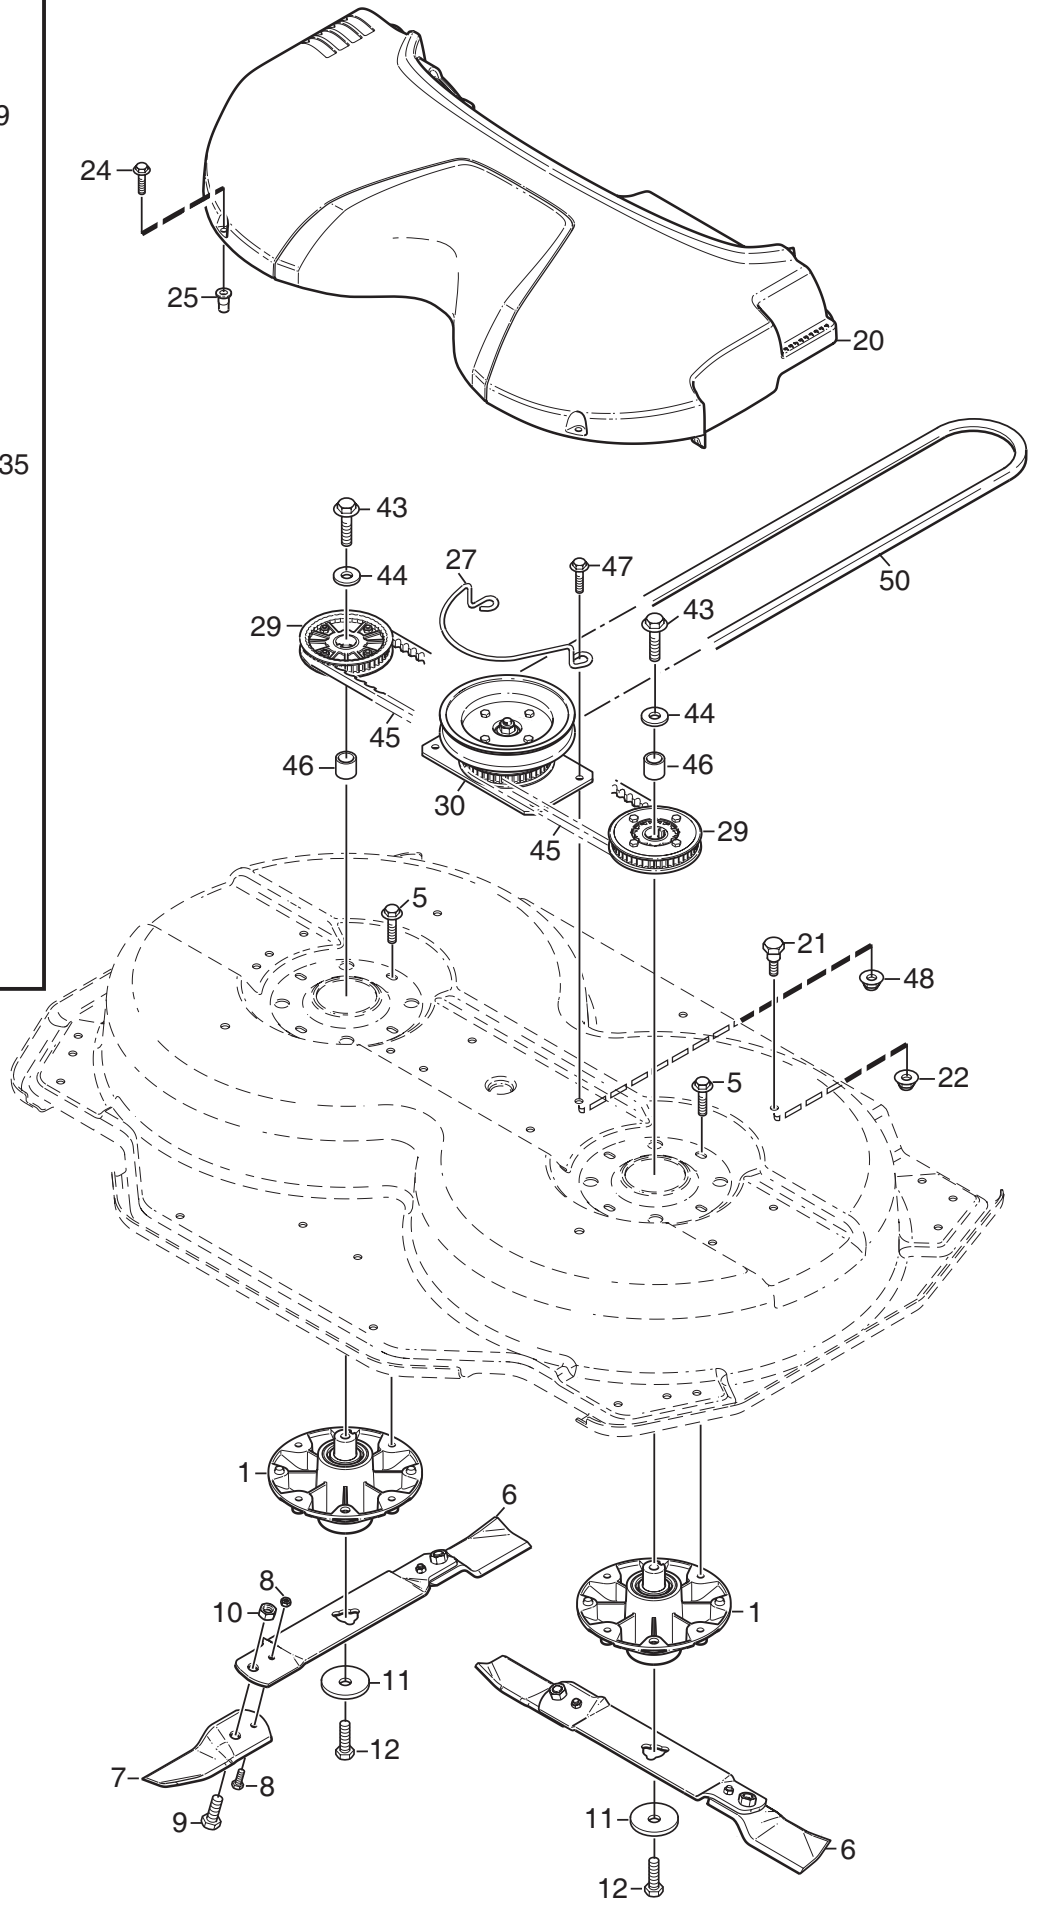

Utgåva Issue 2011- 11		Bildnr Picture No 2137B		PARK KLIPPAGGREGAT 105 COMBI TRANSMISSION		PARK MOWER DECK 105 COMBI TRANSMISSION		Sida Page 202	
Pos. Fig.	Antal/Quantity				Art nr Part No	Benämning	Description	Sats Kit	Anmärkning Notes
	2972 2974 -34								
1	2				1134-5831-01 Lagerbox kpl.....	Bearing box assy.....			
5	8				9945-0825-16 Skruv.....	Screw.....			
6	1				1134-9118-01 Knivbalk kpl.....	Blade bar assy.....			Sats 2 st/kit of 2
7	1				1134-9119-01 • Knivsats kpl.....	• Blade kit.....			2 knivar/2 blade tips
8	1				1134-9054-01 •• Brytbultsats.....	•• Shear bolt kit.....			
9	2				1134-6311-01 •• Bult.....	•• Bolt.....			7/16" UNF
10	2				1134-6312-01 •• Låsmutter.....	•• Lock nut.....			7/16" UNF
11	2				1134-6211-01 Knivbricka.....	Blade washer.....			
12	2				9997-1060-12 Skruv.....	Screw.....			
20	1				1134-6280-01 Transm.kåpa- grå.....	Transm.cover- grey.....			
21	2				1134-0240-01 Ansattsskruv.....	Shoulder screw.....			
22	2				9739-0831-22 Mutter.....	Nut.....			
24	2				9945-0825-16 Skruv.....	Screw.....			
25	2				1134-5595-01 Nitmutter.....	Riveting nut.....			
27	1				1134-6431-01 Remstyrning.....	Belt guide.....			
29	1				1134-9127-01 Kuggremskiva m.nav.....	Belt pulley w/hub.....			Sats 2 st/kit of 2
30	1				1137-0116-02 Remskiva kpl.....	Belt pulley.....			Inkl. pos 31 - 42
31	1				9997-1070-12 • Skruv.....	• Screw.....			
32	1				1134-6209-01 • Fästplåt.....	• Bracket.....			
33	1				1134-6205-02 • Tapp.....	• Shaft.....			
34	4				9747-0631-02 • Låsmutter.....	• Lock nut.....			
35	1				1134-9128-02 • Kuggremskiva.....	• Belt pulley.....			
36	4				9699-0060-02 • Planbricka.....	• Flat washer.....			
37	1				1134-3725-06 • Distans.....	• Spacer.....			H = 1.5 mm
38	3				9549-0019-00 • Kullager.....	• Ball bearing.....			
39	1				1137-0014-01 • Remskiva.....	• Belt pulley.....			Ø = 168 mm
40	4				9997-0650-12 • Skruv.....	• Screw.....			
41	1				9699-0030-02 • Planbricka.....	• Flat washer.....			
42	1				9731-1031-22 • Mutter.....	• Nut.....			
43	2				9997-1060-12 Skruv.....	Screw.....			
44	2				1134-5406-01 Bricka.....	Washer.....			
45	2				9585-0165-01 Kuggrem.....	Toothed belt.....			
46	2				1134-5400-04 Distans.....	Spacer.....			
47	4				9959-0820-16 Skruv.....	Screw.....			
48	4				9739-0831-22 Mutter.....	Nut.....			
50	1				1134-9149-01 Drivrem (4WD).....	V- belt (4WD).....			= 9585- 0199- 01
50	1				1134-9150-01 Drivrem (2WD).....	V- belt (2WD).....			= 9585- 0200- 01

X