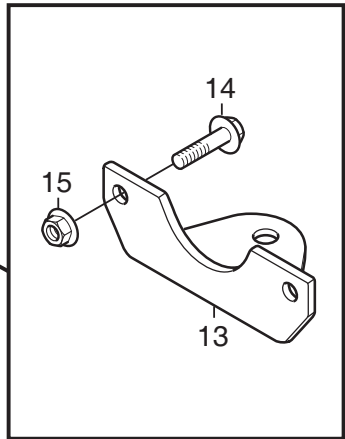

# Illustrated Parts List

**for model:**

**Park Compact 2 WD**

- Use GLOBAL GARDEN PRODUCT genuine spare parts specified in the parts list for repair and/or replacement.
- Then contents described in the parts list may change due to improvement.
- The drawings of the spare part are only indicative and might not represent the part in question exactly.
- The indications "right" - "left" - "front" - "rear" refer to the position of the operator when using the machine.
- When placing orders of parts for repair and/or replacement, make sure that the illustrated parts list is the one applying to the machine's year of manufacture, as shown on the identification plate attached to the machine.

THIS INFORMATION IS NOT INTENDED FOR SALE OR RESALE, AND THIS NOTICE MUST REMAIN ON ALL COPIES.

[www.ggp-group.com](http://www.ggp-group.com)

Utgåva Issue 2014-11		Bildnr Picture No 1638D		PARK 2WD MONTERINGSDETALJER		PARK 2WD ASSEMBLY PARTS		Sida Page 2	
Pos. Fig.	Antal/Quantity				Art nr Part No	Benämning	Description	Sats Kit	Anmärkning Notes
	6102	6103	6100						
2	1				1134-6113-01	Batteriskruvar .....	Battery screws .....		
4	2				9595-0262-00	Spännstift.....	Locating pin .....		
5A	1				9699-0103-02	Shims .....	Flat washer .....		0.5 mm
5B	1				9699-0114-02	Shims .....	Flat washer .....		1.0 mm
6	2				1134-4185-01	Ansatsbricka .....	Flange washer .....		
7	2				9959-0820-16	Skruv.....	Screw.....		
8	2				1134-4481-01	Vingmutter .....	Wing nut.....		
9	4				9699-0056-02	Planbricka.....	Flat washer .....		
10	2				1134-4734-01	Tändningsnyckel.....	Ignition key .....		
12	2				9997-0820-16	Skruv.....	Screw.....		
13	1				1134-5512-01	Dragplåt .....	Towing plate.....		
14	2				9959-0820-16	Skruv.....	Screw.....		
15	2				9739-0831-22	Mutter .....	Nut.....		
18	2				9898-1035-16	Skruv.....	Screw.....		
19	2				9739-1031-22	Mutter .....	Nut.....		
31	1					Bruksanvisning.....	Owners manual .....		As PDF