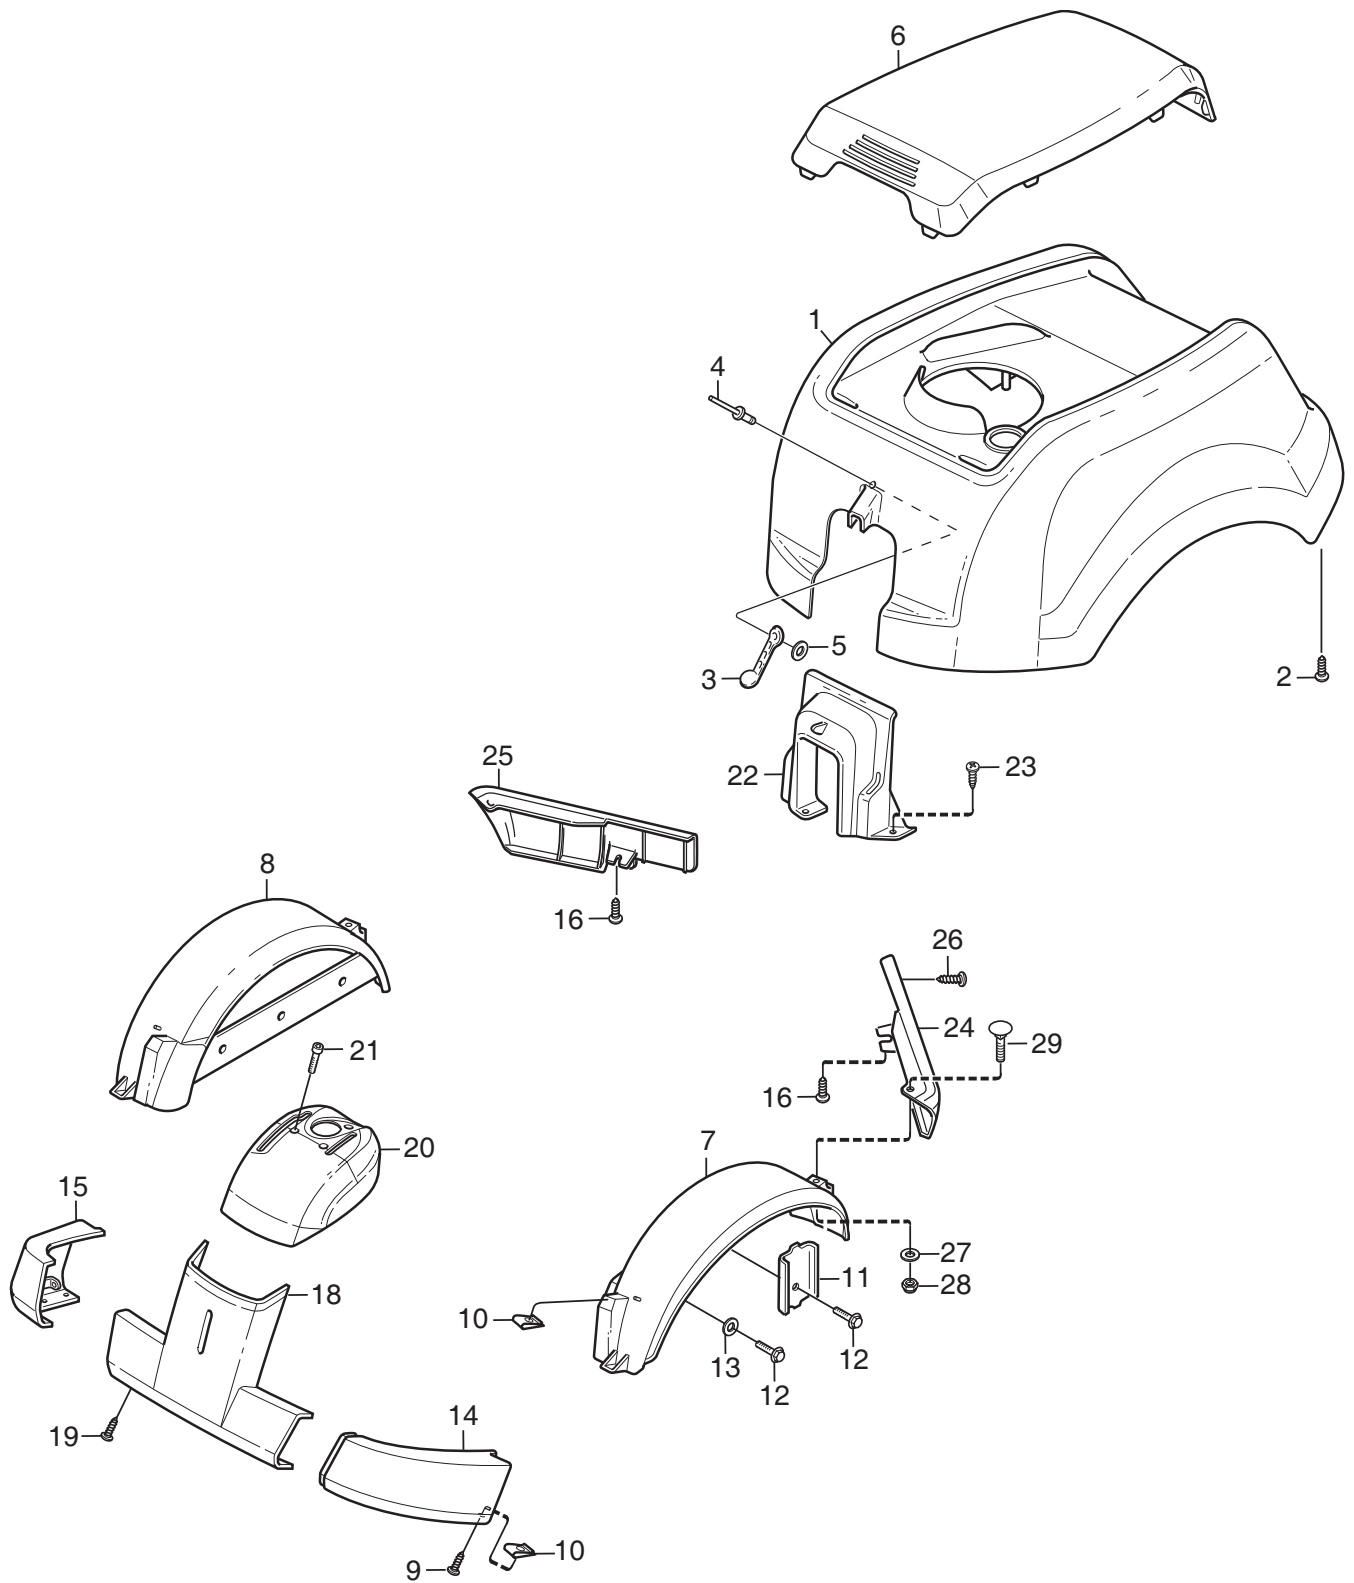

# Illustrated Parts List

**for model:**

**Park Compact 2 WD**

- Use GLOBAL GARDEN PRODUCT genuine spare parts specified in the parts list for repair and/or replacement.
- Then contents described in the parts list may change due to improvement.
- The drawings of the spare part are only indicative and might not represent the part in question exactly.
- The indications "right" - "left" - "front" - "rear" refer to the position of the operator when using the machine.
- When placing orders of parts for repair and/or replacement, make sure that the illustrated parts list is the one applying to the machine's year of manufacture, as shown on the identification plate attached to the machine.

THIS INFORMATION IS NOT INTENDED FOR SALE OR RESALE, AND THIS NOTICE MUST REMAIN ON ALL COPIES.

[www.ggp-group.com](http://www.ggp-group.com)

Utgåva Issue 2014-11		Bildnr Picture No 1638D		PARK 2WD MONTERINGSDETALJER		PARK 2WD ASSEMBLY PARTS		Sida Page 2	
Pos. Fig.	Antal/Quantity				Art nr Part No	Benämning	Description	Sats Kit	Anmärkning Notes
	6102	6103	6100						
2	1				1134-6113-01	Batteriskruvar .....	Battery screws .....		
4	2				9595-0262-00	Spännstift.....	Locating pin .....		
5A	1				9699-0103-02	Shims .....	Flat washer .....		0.5 mm
5B	1				9699-0114-02	Shims .....	Flat washer .....		1.0 mm
6	2				1134-4185-01	Ansatsbricka .....	Flange washer .....		
7	2				9959-0820-16	Skruv.....	Screw.....		
8	2				1134-4481-01	Vingmutter .....	Wing nut.....		
9	4				9699-0056-02	Planbricka.....	Flat washer .....		
10	2				1134-4734-01	Tändningsnyckel.....	Ignition key .....		
12	2				9997-0820-16	Skruv.....	Screw.....		
13	1				1134-5512-01	Dragplåt .....	Towing plate.....		
14	2				9959-0820-16	Skruv.....	Screw.....		
15	2				9739-0831-22	Mutter .....	Nut.....		
18	2				9898-1035-16	Skruv.....	Screw.....		
19	2				9739-1031-22	Mutter .....	Nut.....		
31	1					Bruksanvisning.....	Owners manual .....		As PDF