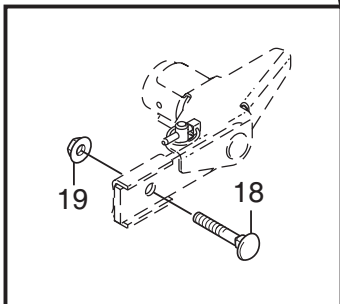

# Illustrated Parts List

**for model:**

**Park Compact 2 WD**

- Use GLOBAL GARDEN PRODUCT genuine spare parts specified in the parts list for repair and/or replacement.
- Then contents described in the parts list may change due to improvement.
- The drawings of the spare part are only indicative and might not represent the part in question exactly.
- The indications "right" - "left" - "front" - "rear" refer to the position of the operator when using the machine.
- When placing orders of parts for repair and/or replacement, make sure that the illustrated parts list is the one applying to the machine's year of manufacture, as shown on the identification plate attached to the machine.

THIS INFORMATION IS NOT INTENDED FOR SALE OR RESALE, AND THIS NOTICE MUST REMAIN ON ALL COPIES.

[www.ggp-group.com](http://www.ggp-group.com)

Utgåva Issue 2014-11		Bildnr Picture No 1638D		PARK 2WD MONTERINGSDETALJER		PARK 2WD ASSEMBLY PARTS		Sida Page 2	
Pos. Fig.	Antal/Quantity				Art nr Part No	Benämning	Description	Sats Kit	Anmärkning Notes
	6102	6103	6100						
2	1				1134-6113-01	Batteriskruvar .....	Battery screws .....		
4	2				9595-0262-00	Spännstift.....	Locating pin .....		
5A	1				9699-0103-02	Shims .....	Flat washer .....		0.5 mm
5B	1				9699-0114-02	Shims .....	Flat washer .....		1.0 mm
6	2				1134-4185-01	Ansatsbricka .....	Flange washer .....		
7	2				9959-0820-16	Skruv.....	Screw.....		
8	2				1134-4481-01	Vingmutter .....	Wing nut.....		
9	4				9699-0056-02	Planbricka.....	Flat washer .....		
10	2				1134-4734-01	Tändningsnyckel.....	Ignition key .....		
12	2				9997-0820-16	Skruv.....	Screw.....		
13	1				1134-5512-01	Dragplåt .....	Towing plate.....		
14	2				9959-0820-16	Skruv.....	Screw.....		
15	2				9739-0831-22	Mutter .....	Nut.....		
18	2				9898-1035-16	Skruv.....	Screw.....		
19	2				9739-1031-22	Mutter .....	Nut.....		
31	1					Bruksanvisning.....	Owners manual .....		As PDF