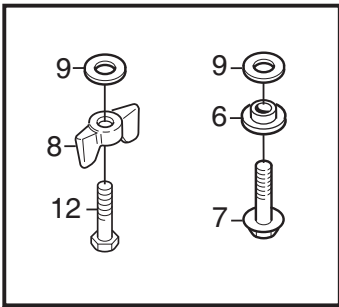

# Illustrated Parts List

**for model:**

**Park Compact 2 WD**

- Use GLOBAL GARDEN PRODUCT genuine spare parts specified in the parts list for repair and/or replacement.
- Then contents described in the parts list may change due to improvement.
- The drawings of the spare part are only indicative and might not represent the part in question exactly.
- The indications "right" - "left" - "front" - "rear" refer to the position of the operator when using the machine.
- When placing orders of parts for repair and/or replacement, make sure that the illustrated parts list is the one applying to the machine's year of manufacture, as shown on the identification plate attached to the machine.

THIS INFORMATION IS NOT INTENDED FOR SALE OR RESALE, AND THIS NOTICE MUST REMAIN ON ALL COPIES.

[www.ggp-group.com](http://www.ggp-group.com)

Utgåva Issue 2014-11		Bildnr Picture No 1638D		PARK 2WD MONTERINGSDETALJER		PARK 2WD ASSEMBLY PARTS		Sida Page 2	
Pos. Fig.	Antal/Quantity				Art nr Part No	Benämning	Description	Sats Kit	Anmärkning Notes
	6102	6103	6100						
2	1				1134-6113-01	Batteriskruvar .....	Battery screws .....		
4	2				9595-0262-00	Spännstift.....	Locating pin .....		
5A	1				9699-0103-02	Shims .....	Flat washer .....		0.5 mm
5B	1				9699-0114-02	Shims .....	Flat washer .....		1.0 mm
6	2				1134-4185-01	Ansatsbricka .....	Flange washer .....		
7	2				9959-0820-16	Skruv.....	Screw.....		
8	2				1134-4481-01	Vingmutter .....	Wing nut.....		
9	4				9699-0056-02	Planbricka.....	Flat washer .....		
10	2				1134-4734-01	Tändningsnyckel.....	Ignition key .....		
12	2				9997-0820-16	Skruv.....	Screw.....		
13	1				1134-5512-01	Dragplåt .....	Towing plate.....		
14	2				9959-0820-16	Skruv.....	Screw.....		
15	2				9739-0831-22	Mutter .....	Nut.....		
18	2				9898-1035-16	Skruv.....	Screw.....		
19	2				9739-1031-22	Mutter .....	Nut.....		
31	1					Bruksanvisning.....	Owners manual .....		As PDF